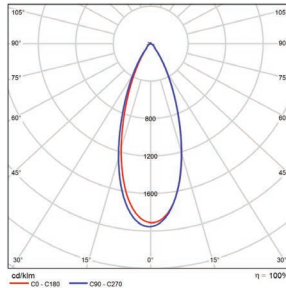

32.6-lbs

400 Watt (5000K) with Slip Fitter

with Slip Fitter

PHOTOMETRICS CHART

400 Watt (4x4)
DLC Premium

Illuminance at a Distance			
Center Beam fc	Beam Width		
8.3ft	2,273 fc	4.2 ft	4.2 ft
16.7ft	561 fc	8.6 ft	8.4 ft
25.0ft	251 fc	12.8 ft	12.6 ft
33.3ft	141 fc	17.1 ft	16.8 ft
41.7ft	90.0 fc	21.4 ft	21.0 ft
50.0ft	62.6 fc	25.6 ft	25.2 ft

■ Vert. Spread: 28.7°
■ Horiz. Spread: 28.3°

400 Watt (5x5)
DLC Premium

Illuminance at a Distance			
Center Beam fc	Beam Width		
8.3ft	2,800 fc	4.3 ft	4.2 ft
16.7ft	692 fc	8.7 ft	8.5 ft
25.0ft	309 fc	13.0 ft	12.7 ft
33.3ft	174 fc	17.3 ft	16.9 ft
41.7ft	111 fc	21.6 ft	21.2 ft
50.0ft	77.2 fc	25.9 ft	25.4 ft

■ Vert. Spread: 29.1°
■ Horiz. Spread: 28.5°

500 Watt (4x4)
DLC Premium

Illuminance at a Distance			
Center Beam fc	Beam Width		
8.3ft	2,800 fc	4.3 ft	4.2 ft
16.7ft	692 fc	8.7 ft	8.5 ft
25.0ft	309 fc	13.0 ft	12.7 ft
33.3ft	174 fc	17.3 ft	16.9 ft
41.7ft	111 fc	21.6 ft	21.2 ft
50.0ft	77.2 fc	25.9 ft	25.4 ft