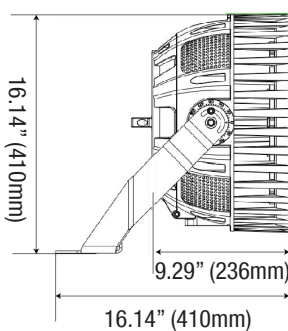

Photocell & Receptacle

K141030 REC3PLK/PHO
(Twist-lock Photocell/Receptacle Mount 120-277V 3 Prong)

K141223 REC3PLK/PHO/480
(Twist-lock Photocell/Receptacle Mount 480V 3 Prong)

DIMENSIONS

400 Watt (5000K)

32.6-lbs

400 Watt (5000K) with Slip Fitter

with Slip Fitter

PHOTOMETRICS CHART

400 Watt (4x4)
DLC Premium

Illuminance at a Distance			
Center Beam fc	Beam Width		
8.3ft	2,273 fc	4.2 ft	4.2 ft
16.7ft	561 fc	8.6 ft	8.4 ft
25.0ft	251 fc	12.8 ft	12.6 ft
33.3ft	141 fc	17.1 ft	16.8 ft
41.7ft	90.0 fc	21.4 ft	21.0 ft
50.0ft	62.6 fc	25.6 ft	25.2 ft

■ Vert. Spread: 28.7°
■ Horiz. Spread: 28.3°

400 Watt (5x5)
DLC Premium

Illuminance at a Distance			
Center Beam fc	Beam Width		
8.3ft	2,800 fc	4.3 ft	4.2 ft
16.7ft	692 fc	8.7 ft	8.5 ft
25.0ft	309 fc	13.0 ft	12.7 ft
33.3ft	174 fc	17.3 ft	16.9 ft
41.7ft	111 fc	21.6 ft	21.2 ft
50.0ft	77.2 fc	25.9 ft	25.4 ft