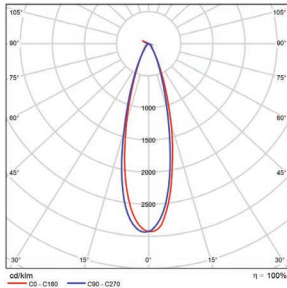

32.6-lbs

400 Watt (5000K) with Slip Fitter

with Slip Fitter

PHOTOMETRICS CHART

400 Watt (4x4)
DLC Premium

Illuminance at a Distance			
Center Beam fc	Beam Width		
8.3ft	2,273 fc	4.2 ft	4.2 ft
16.7ft	561 fc	8.6 ft	8.4 ft
25.0ft	251 fc	12.8 ft	12.6 ft
33.3ft	141 fc	17.1 ft	16.8 ft
41.7ft	90.0 fc	21.4 ft	21.0 ft
50.0ft	62.6 fc	25.6 ft	25.2 ft

■ Vert. Spread: 28.7°
■ Horiz. Spread: 28.3°

400 Watt (5x5)
DLC Premium

Illuminance at a Distance			
Center Beam fc	Beam Width		
8.3ft	2,800 fc	4.3 ft	4.2 ft
16.7ft	692 fc	8.7 ft	8.5 ft
25.0ft	309 fc	13.0 ft	12.7 ft
33.3ft	174 fc	17.3 ft	16.9 ft
41.7ft	111 fc	21.6 ft	21.2 ft
50.0ft	77.2 fc	25.9 ft	25.4 ft

■ Vert. Spread: 29.1°
■ Horiz. Spread: 28.5°

500 Watt (4x4)
DLC Premium

Illuminance at a Distance			
Center Beam fc	Beam Width		
8.3ft	2,800 fc	4.3 ft	4.2 ft
16.7ft	692 fc	8.7 ft	8.5 ft
25.0ft	309 fc	13.0 ft	12.7 ft
33.3ft	174 fc	17.3 ft	16.9 ft
41.7ft	111 fc	21.6 ft	21.2 ft
50.0ft	77.2 fc	25.9 ft	25.4 ft