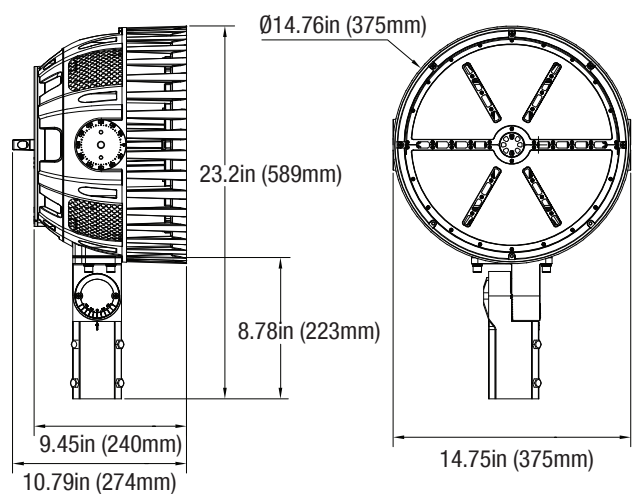

Photocell & Receptacle

K141030 REC3PLK/PHO
(Twist-lock Photocell/Receptacle Mount 120-277V 3 Prong)

K141223 REC3PLK/PHO/480
(Twist-lock Photocell/Receptacle Mount 480V 3 Prong)

DIMENSIONS

400 Watt (5000K)

32.6-lbs

400 Watt (5000K) with Slip Fitter

with Slip Fitter

PHOTOMETRICS CHART

400 Watt (4x4)
DLC Premium

Illuminance at a Distance			
Center Beam fc	Beam Width		
8.3ft	2,273 fc	4.2 ft	4.2 ft
16.7ft	561 fc	8.6 ft	8.4 ft
25.0ft	251 fc	12.8 ft	12.6 ft
33.3ft	141 fc	17.1 ft	16.8 ft
41.7ft	90.0 fc	21.4 ft	21.0 ft
50.0ft	62.6 fc	25.6 ft	25.2 ft

■ Vert. Spread: 28.7°
■ Horiz. Spread: 28.3°

400 Watt (5x5)
DLC Premium

Illuminance at a Distance			
Center Beam fc	Beam Width		
8.3ft	2,800 fc	4.3 ft	4.2 ft
16.7ft	692 fc	8.7 ft	8.5 ft
25.0ft	309 fc	13.0 ft	12.7 ft
33.3ft	174 fc	17.3 ft	16.9 ft
41.7ft	111 fc	21.6 ft	21.2 ft
50.0ft	77.2 fc	25.9 ft	25.4 ft

■ Vert. Spread: 29.1°
■ Horiz. Spread: 28.5°

500 Watt (4x4)
DLC Premium

Illuminance at a Distance			
Center Beam fc	Beam Width		
8.3ft	2,800 fc	4.3 ft	4.2 ft
16.7ft	692 fc	8.7 ft	8.5 ft
25.0ft	309 fc	13.0 ft	12.7 ft
33.3ft	174 fc	17.3 ft	16.9 ft
41.7ft	111 fc	21.6 ft	21.2 ft
50.0ft	77.2 fc	25.9 ft	25.4 ft