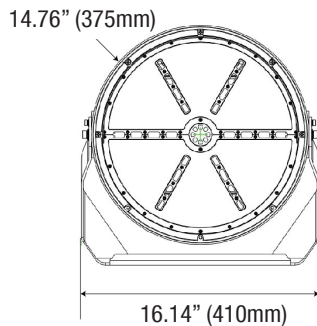

Photocell & Receptacle

K141030 REC3PLK/PHO
(Twist-lock Photocell/Receptacle Mount 120-277V 3 Prong)

K141223 REC3PLK/PHO/480
(Twist-lock Photocell/Receptacle Mount 480V 3 Prong)

DIMENSIONS

400 Watt (5000K)

32.6-lbs

400 Watt (5000K) with Slip Fitter

with Slip Fitter

PHOTOMETRICS CHART

400 Watt (4x4)
DLC Premium

Illuminance at a Distance			
Center Beam fc	Beam Width		
8.3ft	2,273 fc	4.2 ft	4.2 ft
16.7ft	561 fc	8.6 ft	8.4 ft
25.0ft	251 fc	12.8 ft	12.6 ft
33.3ft	141 fc	17.1 ft	16.8 ft
41.7ft	90.0 fc	21.4 ft	21.0 ft
50.0ft	62.6 fc	25.6 ft	25.2 ft

■ Vert. Spread: 28.7°
■ Horiz. Spread: 28.3°

400 Watt (5x5)
DLC Premium

Illuminance at a Distance			
Center Beam fc	Beam Width		
8.3ft	2,800 fc	4.3 ft	4.2 ft
16.7ft	692 fc	8.7 ft	8.5 ft
25.0ft	309 fc	13.0 ft	12.7 ft
33.3ft	174 fc	17.3 ft	16.9 ft
41.7ft	111 fc	21.6 ft	21.2 ft
50.0ft	77.2 fc	25.9 ft	25.4 ft

■ Vert. Spread: 29.1°
■ Horiz. Spread: 28.5°

500 Watt (4x4)
DLC Premium

Illuminance at a Distance			
Center Beam fc	Beam Width		
8.3ft	2,800 fc	4.3 ft	4.2 ft
16.7ft	692 fc	8.7 ft	8.5 ft
25.0ft	309 fc	13.0 ft	12.7 ft
33.3ft	174 fc	17.3 ft	16.9 ft
41.7ft	111 fc	21.6 ft	21.2 ft
50.0ft	77.2 fc	25.9 ft	25.4 ft