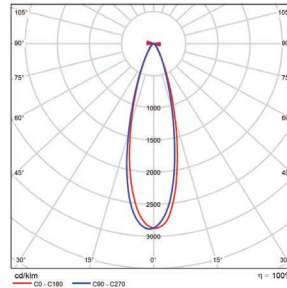

32.6-lbs

400 Watt (5000K) with Slip Fitter

with Slip Fitter

PHOTOMETRICS CHART

400 Watt (4x4)
DLC Premium

Illuminance at a Distance			
Center Beam fc	Beam Width		
8.3ft	2,273 fc	4.2 ft	4.2 ft
16.7ft	561 fc	8.6 ft	8.4 ft
25.0ft	251 fc	12.8 ft	12.6 ft
33.3ft	141 fc	17.1 ft	16.8 ft
41.7ft	90.0 fc	21.4 ft	21.0 ft
50.0ft	62.6 fc	25.6 ft	25.2 ft

■ Vert. Spread: 28.7°
■ Horiz. Spread: 28.3°

400 Watt (5x5)
DLC Premium

Illuminance at a Distance			
Center Beam fc	Beam Width		
8.3ft	2,800 fc	4.3 ft	4.2 ft
16.7ft	692 fc	8.7 ft	8.5 ft
25.0ft	309 fc	13.0 ft	12.7 ft
33.3ft	174 fc	17.3 ft	16.9 ft
41.7ft	111 fc	21.6 ft	21.2 ft
50.0ft	77.2 fc	25.9 ft	25.4 ft

■ Vert. Spread: 29.1°
■ Horiz. Spread: 28.5°

500 Watt (4x4)
DLC Premium

Illuminance at a Distance			
Center Beam fc	Beam Width		
8.3ft	2,800 fc	4.3 ft	4.2 ft
16.7ft	692 fc	8.7 ft	8.5 ft
25.0ft	309 fc	13.0 ft	12.7 ft
33.3ft	174 fc	17.3 ft	16.9 ft
41.7ft	111 fc	21.6 ft	21.2 ft
50.0ft	77.2 fc	25.9 ft	25.4 ft