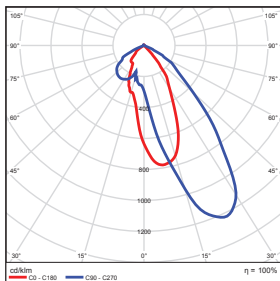

ACCESSORIES (Ordered Separately)

Daylight Motion Sensor

P10118 SEN-ES-180NX3-2VR/BK
(Security floodlight motion sensor)

DIMENSIONS

20W (with Sensor)
2.43-lbs

PHOTOMETRICS CHART

20 Watt
Energy Star

Center Beam fc	Beam Width
17.0ft	2.17 fc 6.8 ft 10.3 ft
34.0ft	0.54 fc 13.6 ft 20.5 ft
51.0ft	0.24 fc 20.5 ft 30.8 ft
68.0ft	0.14 fc 27.3 ft 41.1 ft
85.0ft	0.09 fc 34.1 ft 51.3 ft
102.0ft	0.06 fc 40.9 ft 61.6 ft

Vert. Spread: 22.7°
Horiz. Spread: 33.6°

PACKAGE

Case Qty 5 pcs