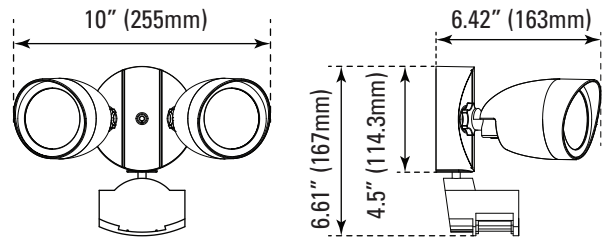

SECURITY BULLET FLOODLIGHT

WALL & SECURITY LUMINAIRES

ORDERING

Watts (W)	Ordering Code	Description	CCT (K)	Lumens (Lm)	Equiv. Wattage	Color/Sensor	Wet Location	Energy Star
20	7082	LED-FXBFD20/830/BK	3000K	1,400	180W	Black	•	•
20	7083	LED-FXBFD20/850/BK	5000K	1,400	180W	Black	•	•
20	7672	LED-FXBFD20/830/WH	3000K	1,400	180W	White	•	•
20	7673	LED-FXBFD20/850/WH	5000K	1,400	180W	White	•	•
20	7030	LED-FXBFD20/830/BK-SEN	3000K	1,400	180W	Black/ Sensor	•	•
20	7031	LED-FXBFD20/850/BK-SEN	5000K	1,400	180W	Black/ Sensor	•	•
20	7066	LED-FXBFD20/830/WH-SEN	3000K	1,400	180W	White/ Sensor	•	•
20	7067	LED-FXBFD20/850/WH-SEN	5000K	1,400	180W	White/ Sensor	•	•
20	7032	LED-FXSFD20/830/WH-SEN	3000K	1,400	180W	White/ Sensor	•	•
20	7033	LED-FXSFD20/850/WH-SEN	5000K	1,400	180W	White/ Sensor	•	•

ACCESSORIES (Ordered Separately)

Daylight Motion Sensor

P10118 SEN-ES-180NX3-2VR/BK
(Security floodlight motion sensor)

DIMENSIONS

20W (with Sensor)
2.43-lbs

PHOTOMETRICS CHART

20 Watt
Energy Star

Center Beam fc	Beam Width
17.0ft	2.17 fc 6.8 ft 10.3 ft
34.0ft	0.54 fc 13.6 ft 20.5 ft
51.0ft	0.24 fc 20.5 ft 30.8 ft
68.0ft	0.14 fc 27.3 ft 41.1 ft
85.0ft	0.09 fc 34.1 ft 51.3 ft
102.0ft	0.06 fc 40.9 ft 61.6 ft

Vert. Spread: 22.7°
Horiz. Spread: 33.6°

PACKAGE

Case Qty 5 pcs