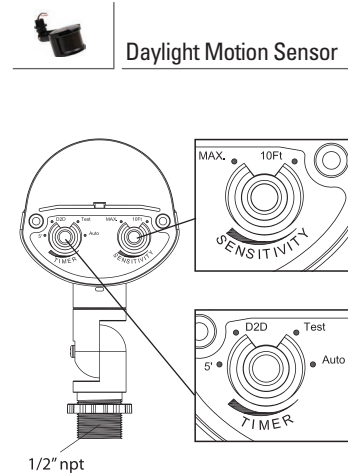

BFD SECURITY BULLET FLOODLIGHT

PROJECT: _____

SCHEDULE: _____ DATE: _____

PREPARE BY: _____

NOTES: _____

DESCRIPTION

naturaLED® Security Wall Lights double head bullet with motion sensor. Our security floodlights come in 20-watt to replace your existing incandescent up to 180-watt, saving up to 70% of energy. Super energy efficient and lasts up to 50,000+ hours average life. naturaLED® security lights are ideal solution for security lights, both residential, commercial and many other outdoor applications.

ACCESSORIES

SAMPLE NUMBER LED-FXBFD20/830/BK-SEN

STYLE	SERIES	FAMILY	WATTAGE	CRI/COLOR TEMP	COLOR	ACCESSORY
LED LED Lighting	FX Fixture	BFD Bullet Floodlight	20 20 Watt	830 CRI 80 3000K	BK Black (WH) White	SEN Motion Sensor