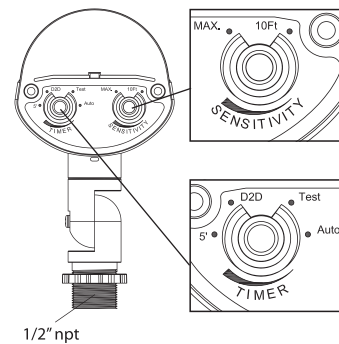

**MOTION SENSOR CONTROL**

**SAMPLE NUMBER BFD/20/830/WH-SEN**

FAMILY	WATTAGE	CRI/COLOR TEMP	COLOR	ACCESSORY
BFD	20	830	WH	SEN
Bullet Floodlight	20 Watt	CRI 80 3000K	White (BK) Black	Motion Sensor

## DIMENSIONS

20W (with Sensor)  
1.40-lbs