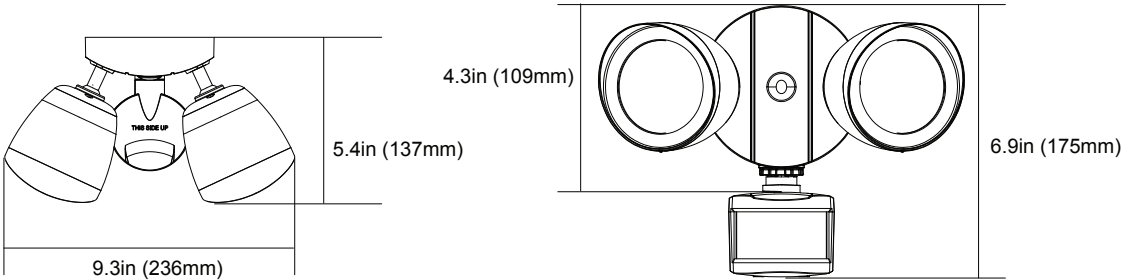

## DIMENSIONS

20W (with Sensor)  
1.40-lbs