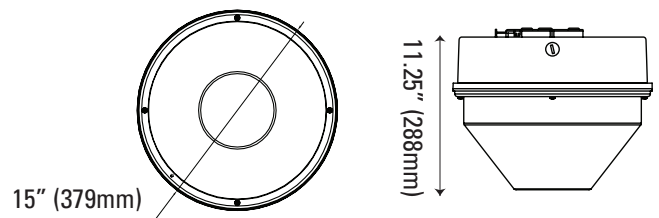

ACCESSORIES (Ordered Separately)

Emergency Driver

7336 BAEM4-60BC/MV-A
(4W Emergency Driver for 40W)

7334 BAEM15-48BC/MV-A
(15W Emergency Driver for 60W)

DIMENSIONS

40W
4.70-lbs

60W
7.72-lbs

60W
13.00-lbs