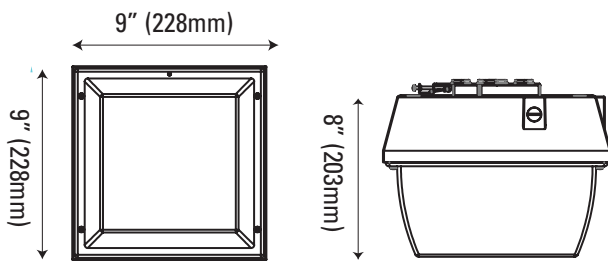

ACCESSORIES (Ordered Separately)

Emergency Driver

7336 BAEM4-60BC/MV-A
(4W Emergency Driver for 40W)

7334 BAEM15-48BC/MV-A
(15W Emergency Driver for 60W)

DIMENSIONS

40W
4.70-lbs

60W
7.72-lbs

60W
13.00-lbs