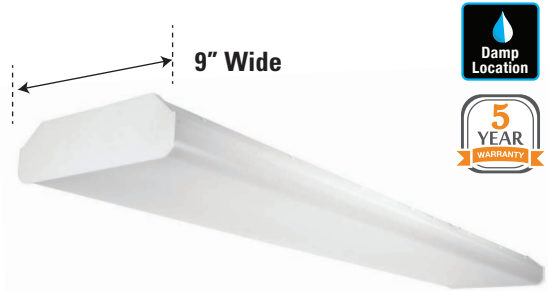

CWS COMMERCIAL WRAP CCT3

PROJECT: _____

SCHEDULE: _____ DATE: _____

PREPARE BY: _____

NOTES: _____

DESCRIPTION

naturaLED® Commercial Wrap (CWS) now offers the perfect solution for your lighting needs. The Commercial utility wrap fixtures are designed for saving energy and easy installation. Available in selectable wattage and selectable CCT; delivering up to 6,000 lumens with excellent and consistent color. Our Commercial Utility Wrap features a full wrap-around lens and is 48 inches long; designed for junction box installation and works great in parking garages, stairwells, offices, hallways, industrial, commercial and residential, ceiling or wall mounted. This fixture is versatile and efficient.