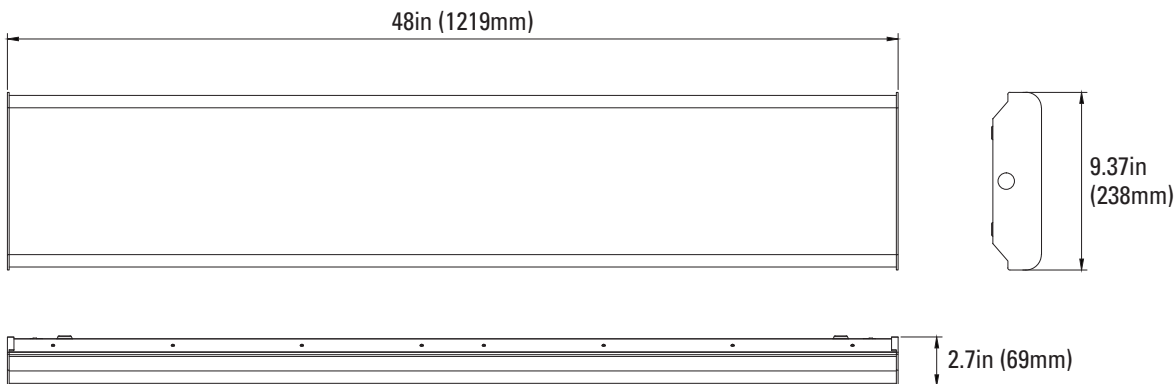

DIMENSIONS

(48-inch)

11.02-lbs

PHOTOMETRICS CHART

(48-inch)

DLC Standard

	Illuminance at a Distance	
	Center Beam fc	Beam Width
4.3ft	118 fc	12.7 ft 11.2 ft
8.7ft	28.8 fc	25.7 ft 22.7 ft
13.0ft	12.9 fc	38.4 ft 33.9 ft
17.3ft	7.30 fc	51.1 ft 45.1 ft
21.7ft	4.64 fc	64.1 ft 56.6 ft
26.0ft	3.23 fc	76.8 ft 67.8 ft