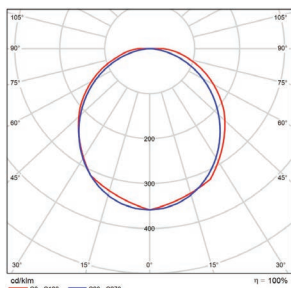

DIMENSIONS

(48-inch)

11.02-lbs

PHOTOMETRICS CHART

(48-inch)

DLC Standard

	Illuminance at a Distance	
	Center Beam fc	Beam Width
4.3ft	118 fc	12.7 ft 11.2 ft
8.7ft	28.8 fc	25.7 ft 22.7 ft
13.0ft	12.9 fc	38.4 ft 33.9 ft
17.3ft	7.30 fc	51.1 ft 45.1 ft
21.7ft	4.64 fc	64.1 ft 56.6 ft
26.0ft	3.23 fc	76.8 ft 67.8 ft

■ Vert. Spread: 111.8°
■ Horiz. Spread: 105.0°

PACKAGE

Case Qty
1 pc