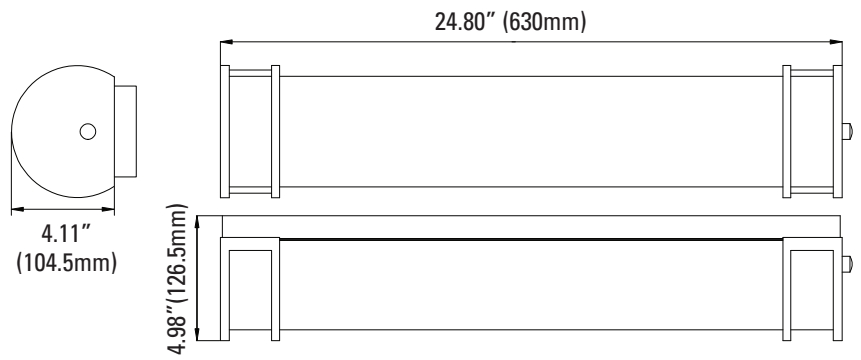

ORDERING

Watts (W)	Ordering Code	Description	CCT (K)	Lumens (Lm)	Equiv. Wattage (W)	Size	Damp Location	Energy Star
23	7018	LED-FXDAL23/12FR/830/NI	3000K	1,610	150	12"	•	•
23	7019	LED-FXDAL23/12FR/840/NI	4000K	1,610	150	12"	•	•
23	7020	LED-FXDAL23/24FR/830/NI	3000K	2,000	200	24"	•	•
23	7021	LED-FXDAL23/24FR/840/NI	4000K	2,000	200	24"	•	•

DIMENSIONS

23W (12-inch)
2.49-lbs

23W (24-inch)
3.79-lbs

PHOTOMETRICS CHART

23W (12-inch)
Energy Star

Illuminance at a Distance
Center Beam f.c. Beam Width:

5.0ft	1.51 fc	16.5 ft	20.9 ft
10.0ft	0.39 fc	33.1 ft	41.8 ft
15.0ft	0.17 fc	49.6 ft	62.8 ft
20.0ft	0.09 fc	66.2 ft	83.7 ft
25.0ft	0.06 fc	82.7 ft	104.6 ft
30.0ft	0.04 fc	99.3 ft	125.5 ft

Vert. Spread: 117.7°
Horiz. Spread: 128.9°

23W (24-inch)
Energy Star

Illuminance at a Distance
Center Beam f.c. Beam Width:

5.0ft	0.09 fc	11.8 ft	47.2 ft
10.0ft	0.02 fc	23.5 ft	94.4 ft
15.0ft	0.01 fc	35.3 ft	141.6 ft
20.0ft	0.01 fc	47.0 ft	188.9 ft
25.0ft	0.00 fc	58.8 ft	236.1 ft
30.0ft	0.00 fc	70.6 ft	283.3 ft