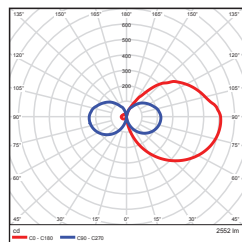

DIMENSIONS

23W (12-inch)
2.49-lbs

23W (24-inch)
3.79-lbs

PHOTOMETRICS CHART

23W (12-inch)
Energy Star

Illuminance at a Distance
Center Beam f.c. Beam Width:

5.0ft	1.51 fc	16.5 ft	20.9 ft
10.0ft	0.39 fc	33.1 ft	41.8 ft
15.0ft	0.17 fc	49.6 ft	62.8 ft
20.0ft	0.09 fc	66.2 ft	83.7 ft
25.0ft	0.06 fc	82.7 ft	104.6 ft
30.0ft	0.04 fc	99.3 ft	125.5 ft

Vert. Spread: 117.7°
Horiz. Spread: 128.9°

23W (24-inch)
Energy Star

Illuminance at a Distance
Center Beam f.c. Beam Width:

5.0ft	0.09 fc	11.8 ft	47.2 ft
10.0ft	0.02 fc	23.5 ft	94.4 ft
15.0ft	0.01 fc	35.3 ft	141.6 ft
20.0ft	0.01 fc	47.0 ft	188.9 ft
25.0ft	0.00 fc	58.8 ft	236.1 ft
30.0ft	0.00 fc	70.6 ft	283.3 ft