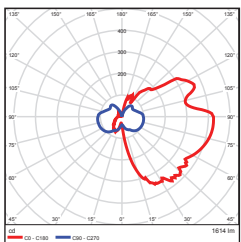

DIMENSIONS

23W (12-inch)
2.49-lbs

23W (24-inch)
3.79-lbs

PHOTOMETRICS CHART

23W (12-inch)
Energy Star

Illuminance at a Distance
Center Beam f.c. Beam Width:

5.0ft	1.51 fc	16.5 ft	20.9 ft
10.0ft	0.39 fc	33.1 ft	41.8 ft
15.0ft	0.17 fc	49.6 ft	62.8 ft
20.0ft	0.09 fc	66.2 ft	83.7 ft
25.0ft	0.06 fc	82.7 ft	104.6 ft
30.0ft	0.04 fc	99.3 ft	125.5 ft

Vert. Spread: 117.7°
Horiz. Spread: 128.9°

23W (24-inch)
Energy Star

Illuminance at a Distance
Center Beam f.c. Beam Width:

5.0ft	0.09 fc	11.8 ft	47.2 ft
10.0ft	0.02 fc	23.5 ft	94.4 ft
15.0ft	0.01 fc	35.3 ft	141.6 ft
20.0ft	0.01 fc	47.0 ft	188.9 ft
25.0ft	0.00 fc	58.8 ft	236.1 ft
30.0ft	0.00 fc	70.6 ft	283.3 ft

Vert. Spread: 99.0°
Horiz. Spread: 156.1°

PACKAGE

Case Qty
2 pcs