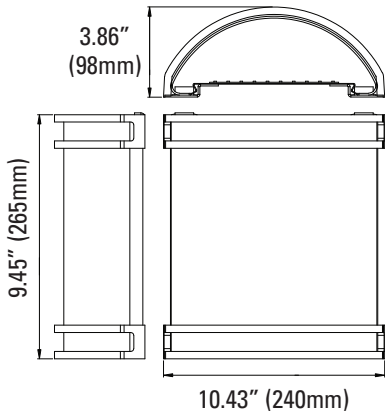

DIMENSIONS

23W (12-inch)
2.49-lbs

23W (24-inch)
3.79-lbs

PHOTOMETRICS CHART

23W (12-inch)
Energy Star

Illuminance at a Distance
Center Beam f.c. Beam Width:

5.0ft	1.51 fc	16.5 ft	20.9 ft
10.0ft	0.39 fc	33.1 ft	41.8 ft
15.0ft	0.17 fc	49.6 ft	62.8 ft
20.0ft	0.09 fc	66.2 ft	83.7 ft
25.0ft	0.06 fc	82.7 ft	104.6 ft
30.0ft	0.04 fc	99.3 ft	125.5 ft

Vert. Spread: 117.7°
Horiz. Spread: 128.9°

23W (24-inch)
Energy Star

Illuminance at a Distance
Center Beam f.c. Beam Width:

5.0ft	0.09 fc	11.8 ft	47.2 ft
10.0ft	0.02 fc	23.5 ft	94.4 ft
15.0ft	0.01 fc	35.3 ft	141.6 ft
20.0ft	0.01 fc	47.0 ft	188.9 ft
25.0ft	0.00 fc	58.8 ft	236.1 ft
30.0ft	0.00 fc	70.6 ft	283.3 ft