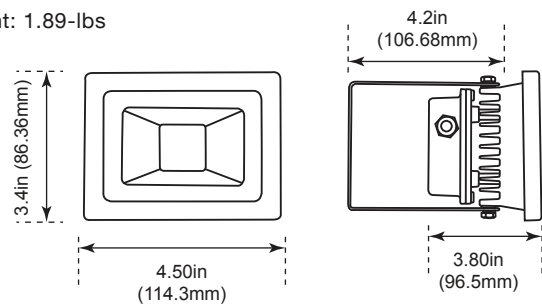

ACCESSORIES (Ordered Separately)

Photocell

P10036 SEN-PHO-BT-MT/MV
(Button Photocell 120V-277 for FDL #7179,7181,7182)

DIMENSIONS

29/58 Watt

Weight: 7.0-lbs

13 Watt

Weight: 1.89-lbs

28 Watt

Weight: 3.42-lbs

PHOTOMETRICS CHART

29 Watt
KNC

5.0ft	Illuminance at a Distance	
	Center Beam (f)	Beam Width (ft)
5.0ft	46.2 fc	15.6 ft 15.6 ft
10.0ft	11.6 fc	31.2 ft 31.3 ft
15.0ft	5.14 fc	46.9 ft 46.9 ft
20.0ft	2.89 fc	62.5 ft 62.6 ft
25.0ft	1.85 fc	78.1 ft 78.2 ft
30.0ft	1.28 fc	93.7 ft 93.9 ft

■ Vert. Spread: 114.7°
■ Horiz. Spread: 114.8°

58 Watt
KNC

5.0ft	Illuminance at a Distance	
	Center Beam (f)	Beam Width (ft)
5.0ft	91.3 fc	15.7 ft 15.7 ft
10.0ft	22.8 fc	31.4 ft 31.5 ft
15.0ft	10.1 fc	47.1 ft 47.2 ft
20.0ft	5.70 fc	62.9 ft 63.0 ft
25.0ft	3.65 fc	78.6 ft 78.7 ft
30.0ft	2.53 fc	94.3 ft 94.4 ft