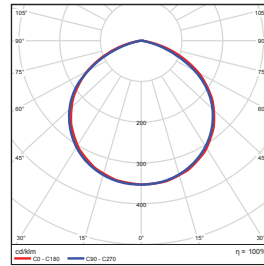

28 Watt

Weight: 3.42-lbs

PHOTOMETRICS CHART

29 Watt
KNC

5.0ft	Illuminance at a Distance	
	Center Beam (f)	Beam Width (ft)
5.0ft	46.2 fc	15.6 ft 15.6 ft
10.0ft	11.6 fc	31.2 ft 31.3 ft
15.0ft	5.14 fc	46.9 ft 46.9 ft
20.0ft	2.89 fc	62.5 ft 62.6 ft
25.0ft	1.85 fc	78.1 ft 78.2 ft
30.0ft	1.28 fc	93.7 ft 93.9 ft

■ Vert. Spread: 114.7°
■ Horiz. Spread: 114.8°

58 Watt
KNC

5.0ft	Illuminance at a Distance	
	Center Beam (f)	Beam Width (ft)
5.0ft	91.3 fc	15.7 ft 15.7 ft
10.0ft	22.8 fc	31.4 ft 31.5 ft
15.0ft	10.1 fc	47.1 ft 47.2 ft
20.0ft	5.70 fc	62.9 ft 63.0 ft
25.0ft	3.65 fc	78.6 ft 78.7 ft
30.0ft	2.53 fc	94.3 ft 94.4 ft

■ Vert. Spread: 115.1°
■ Horiz. Spread: 115.1°

13 Watt
Yoke

5.0ft	Illuminance at a Distance	
	Center Beam (f)	Beam Width (ft)
5.0ft	26.3 fc	13.2 ft 9.4 ft
10.0ft	6.58 fc	26.3 ft 18.9 ft
15.0ft	2.92 fc	39.5 ft 28.3 ft
20.0ft	1.65 fc	52.7 ft 37.8 ft
25.0ft	1.05 fc	65.9 ft 47.2 ft
30.0ft	0.73 fc	79.0 ft 56.6 ft