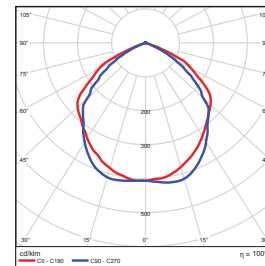

28 Watt

Weight: 3.42-lbs

PHOTOMETRICS CHART

29 Watt
KNC

5.0ft	Illuminance at a Distance	
	Center Beam (f)	Beam Width (ft)
5.0ft	46.2 fc	15.6 ft 15.6 ft
10.0ft	11.6 fc	31.2 ft 31.3 ft
15.0ft	5.14 fc	46.9 ft 46.9 ft
20.0ft	2.89 fc	62.5 ft 62.6 ft
25.0ft	1.85 fc	78.1 ft 78.2 ft
30.0ft	1.28 fc	93.7 ft 93.9 ft

■ Vert. Spread: 114.7°
■ Horiz. Spread: 114.8°

58 Watt
KNC

5.0ft	Illuminance at a Distance	
	Center Beam (f)	Beam Width (ft)
5.0ft	91.3 fc	15.7 ft 15.7 ft
10.0ft	22.8 fc	31.4 ft 31.5 ft
15.0ft	10.1 fc	47.1 ft 47.2 ft
20.0ft	5.70 fc	62.9 ft 63.0 ft
25.0ft	3.65 fc	78.6 ft 78.7 ft
30.0ft	2.53 fc	94.3 ft 94.4 ft

■ Vert. Spread: 115.1°
■ Horiz. Spread: 115.1°

13 Watt
Yoke

5.0ft	Illuminance at a Distance	
	Center Beam (f)	Beam Width (ft)
5.0ft	26.3 fc	13.2 ft 9.4 ft
10.0ft	6.58 fc	26.3 ft 18.9 ft
15.0ft	2.92 fc	39.5 ft 28.3 ft
20.0ft	1.65 fc	52.7 ft 37.8 ft
25.0ft	1.05 fc	65.9 ft 47.2 ft
30.0ft	0.73 fc	79.0 ft 56.6 ft

■ Vert. Spread: 105.6°
■ Horiz. Spread: 86.7°

28 Watt
Yoke

5.0ft	Illuminance at a Distance	
	Center Beam (f)	Beam Width (ft)
5.0ft	48.9 fc	14.4 ft 11.7 ft
10.0ft	12.2 fc	28.8 ft 23.4 ft
15.0ft	5.44 fc	43.2 ft 35.1 ft
20.0ft	3.06 fc	57.6 ft 46.9 ft
25.0ft	1.96 fc	72.1 ft 58.6 ft
30.0ft	1.36 fc	86.5 ft 70.3 ft