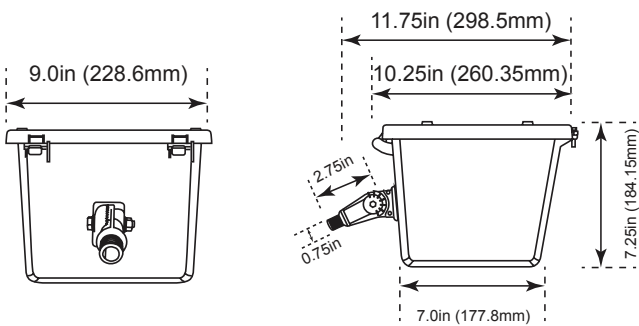

ACCESSORIES (Ordered Separately)

Photocell

P10036 SEN-PHO-BT-MT/MV
(Button Photocell 120V-277 for FDL #7179,7181,7182)

DIMENSIONS

29/58 Watt

Weight: 7.0-lbs

13 Watt

Weight: 1.89-lbs

28 Watt

Weight: 3.42-lbs

PHOTOMETRICS CHART

29 Watt
KNC

5.0ft	Illuminance at a Distance	
	Center Beam (f)	Beam Width (ft)
5.0ft	46.2 fc	15.6 ft 15.6 ft
10.0ft	11.6 fc	31.2 ft 31.3 ft
15.0ft	5.14 fc	46.9 ft 46.9 ft
20.0ft	2.89 fc	62.5 ft 62.6 ft
25.0ft	1.85 fc	78.1 ft 78.2 ft
30.0ft	1.28 fc	93.7 ft 93.9 ft