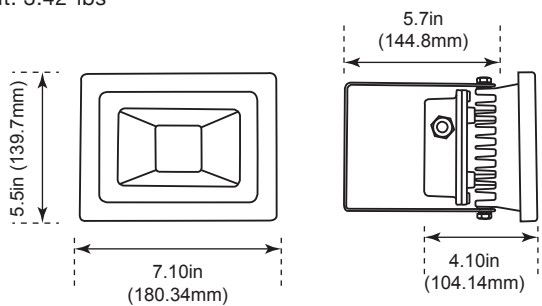

ACCESSORIES (Ordered Separately)

Photocell

P10036 SEN-PHO-BT-MT/MV
(Button Photocell 120V-277 for FDL #7179,7181,7182)

DIMENSIONS

29/58 Watt

Weight: 7.0-lbs

13 Watt

Weight: 1.89-lbs

28 Watt

Weight: 3.42-lbs

PHOTOMETRICS CHART

29 Watt
KNC

5.0ft	Illuminance at a Distance	
	Center Beam (f)	Beam Width (ft)
5.0ft	46.2 fc	15.6 ft 15.6 ft
10.0ft	11.6 fc	31.2 ft 31.3 ft
15.0ft	5.14 fc	46.9 ft 46.9 ft
20.0ft	2.89 fc	62.5 ft 62.6 ft
25.0ft	1.85 fc	78.1 ft 78.2 ft
30.0ft	1.28 fc	93.7 ft 93.9 ft

■ Vert. Spread: 114.7°
■ Horiz. Spread: 114.8°

58 Watt
KNC

5.0ft	Illuminance at a Distance	
	Center Beam (f)	Beam Width (ft)
5.0ft	91.3 fc	15.7 ft 15.7 ft
10.0ft	22.8 fc	31.4 ft 31.5 ft
15.0ft	10.1 fc	47.1 ft 47.2 ft
20.0ft	5.70 fc	62.9 ft 63.0 ft
25.0ft	3.65 fc	78.6 ft 78.7 ft
30.0ft	2.53 fc	94.3 ft 94.4 ft