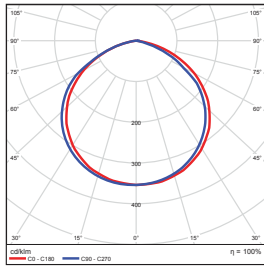

ORDERING

Watts (W)	Ordering Code	Description	CCT (K)	Lumens (Lm)	Equiv. Wattage (W)	NPT	Color	IP65/66 Rated
29	7179	LED-FXFDL29/40K/DB-KNC	4000K	3,521	175	1/2"KNC	Bronze	IP66
58	7182	LED-FXFDL58/50K/DB-KNC	5000K	7,008	250	1/2"KNC	Bronze	IP66
13	7543	LED-FXFDL13/27K/BK	2700K	1,319	75	Yoke	Black	IP65
13	7514	LED-FXFDL13/50K/BK	5000K	1,319	75	Yoke	Black	IP65
13	7544	LED-FXFDL13/40K/WH	4000K	1,301	75	Yoke	White	IP65
13	7545	LED-FXFDL13/50K/WH	5000K	1,319	75	Yoke	White	IP65
28	7546	LED-FXFDL28/40K/WH	4000K	3,010	175	Yoke	White	IP65

ACCESSORIES (Ordered Separately)

Photocell

P10036 SEN-PHO-BT-MT/MV
(Button Photocell 120V-277 for FDL #7179,7181,7182)

DIMENSIONS

29/58 Watt

Weight: 7.0-lbs

13 Watt

Weight: 1.89-lbs

28 Watt

Weight: 3.42-lbs

PHOTOMETRICS CHART

29 Watt
KNC

5.0ft	Illuminance at a Distance	
	Center Beam (f)	Beam Width (ft)
5.0ft	46.2 fc	15.6 ft 15.6 ft
10.0ft	11.6 fc	31.2 ft 31.3 ft
15.0ft	5.14 fc	46.9 ft 46.9 ft
20.0ft	2.89 fc	62.5 ft 62.6 ft
25.0ft	1.85 fc	78.1 ft 78.2 ft
30.0ft	1.28 fc	93.7 ft 93.9 ft

■ Vert. Spread: 114.7°
■ Horiz. Spread: 114.8°

58 Watt
KNC

5.0ft	Illuminance at a Distance	
	Center Beam (f)	Beam Width (ft)
5.0ft	91.3 fc	15.7 ft 15.7 ft
10.0ft	22.8 fc	31.4 ft 31.5 ft
15.0ft	10.1 fc	47.1 ft 47.2 ft
20.0ft	5.70 fc	62.9 ft 63.0 ft
25.0ft	3.65 fc	78.6 ft 78.7 ft
30.0ft	2.53 fc	94.3 ft 94.4 ft