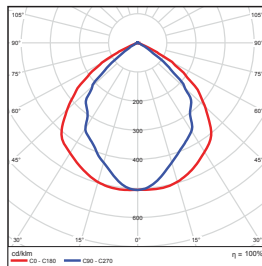

28 Watt

Weight: 3.42-lbs

PHOTOMETRICS CHART

29 Watt
KNC

5.0ft	Illuminance at a Distance	
	Center Beam (f)	Beam Width (ft)
5.0ft	46.2 fc	15.6 ft 15.6 ft
10.0ft	11.6 fc	31.2 ft 31.3 ft
15.0ft	5.14 fc	46.9 ft 46.9 ft
20.0ft	2.89 fc	62.5 ft 62.6 ft
25.0ft	1.85 fc	78.1 ft 78.2 ft
30.0ft	1.28 fc	93.7 ft 93.9 ft

■ Vert. Spread: 114.7°
■ Horiz. Spread: 114.8°

58 Watt
KNC

5.0ft	Illuminance at a Distance	
	Center Beam (f)	Beam Width (ft)
5.0ft	91.3 fc	15.7 ft 15.7 ft
10.0ft	22.8 fc	31.4 ft 31.5 ft
15.0ft	10.1 fc	47.1 ft 47.2 ft
20.0ft	5.70 fc	62.9 ft 63.0 ft
25.0ft	3.65 fc	78.6 ft 78.7 ft
30.0ft	2.53 fc	94.3 ft 94.4 ft

■ Vert. Spread: 115.1°
■ Horiz. Spread: 115.1°

13 Watt
Yoke

5.0ft	Illuminance at a Distance	
	Center Beam (f)	Beam Width (ft)
5.0ft	26.3 fc	13.2 ft 9.4 ft
10.0ft	6.58 fc	26.3 ft 18.9 ft
15.0ft	2.92 fc	39.5 ft 28.3 ft
20.0ft	1.65 fc	52.7 ft 37.8 ft
25.0ft	1.05 fc	65.9 ft 47.2 ft
30.0ft	0.73 fc	79.0 ft 56.6 ft