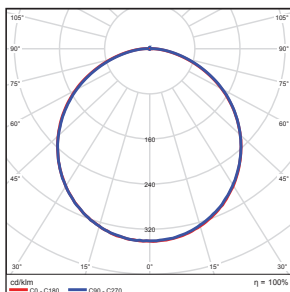

ORDERING

Watts (W)	Ordering Code	Description	Color Temp (K)	Lumens (lm)	Voltage	Equiv. Wattage (W)	Rated Hrs	Damp/Wet Location	Energy Star
10	7454	LED7FMC-70L830	3000K	700	120V	75	50,000	D	•
10	7455	LED7FMC-70L840	4000K	700	120V	75	50,000	D	•
10	7456	LED7FMC-70L850	5000K	700	120V	75	50,000	D	•
17	7056	LED7FMC-110L840	4000K	1,150	120V	120	50,000	W	•
17	7057	LED7FMC-110L850	5000K	1,180	120V	120	50,000	W	•

SPECIFICATIONS

Wattage	Diameter (D)	Height (H)	Weight (lbs)
10W	7" (178mm)	1.75" (44.5mm)	1.02
17W	7.25" (184mm)	1.25" (32mm)	1.00

PHOTOMETRICS CHART

10 Watt (700 Lumens)

Illuminance at a Distance		
Center Beam f.c.	Beam Width f.	
1.7ft	97.0 fc	3.9 ft 3.9 ft
3.3ft	25.7 fc	7.6 ft 7.5 ft
5.0ft	11.2 fc	11.5 ft 11.4 ft
6.7ft	6.24 fc	15.4 ft 15.3 ft
8.3ft	4.07 fc	19.1 ft 18.9 ft
10.0ft	2.80 fc	23.0 ft 22.8 ft

■ Vert. Spread: 97.9°
■ Horiz. Spread: 97.4°

17 Watt (1,100+ Lumens)

Illuminance at a Distance		
Center Beam f.c.	Beam Width f.	
1.7ft	141 fc	5.2 ft 5.2 ft
3.3ft	37.4 fc	10.1 ft 10.0 ft
5.0ft	16.3 fc	15.3 ft 15.2 ft
6.7ft	9.07 fc	20.5 ft 20.4 ft
8.3ft	5.91 fc	25.4 ft 25.2 ft
10.0ft	4.07 fc	30.6 ft 30.4 ft