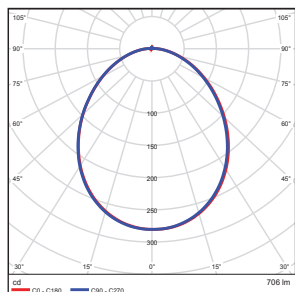

ORDERING

Watts (W)	Ordering Code	Description	Color Temp (K)	Lumens (lm)	Voltage	Equiv. Wattage (W)	Rated Hrs	Damp/Wet Location	Energy Star
10	7454	LED7FMC-70L830	3000K	700	120V	75	50,000	D	•
10	7455	LED7FMC-70L840	4000K	700	120V	75	50,000	D	•
10	7456	LED7FMC-70L850	5000K	700	120V	75	50,000	D	•
17	7056	LED7FMC-110L840	4000K	1,150	120V	120	50,000	W	•
17	7057	LED7FMC-110L850	5000K	1,180	120V	120	50,000	W	•

SPECIFICATIONS

Wattage	Diameter (D)	Height (H)	Weight (lbs)
10W	7" (178mm)	1.75" (44.5mm)	1.02
17W	7.25" (184mm)	1.25" (32mm)	1.00

PHOTOMETRICS CHART

10 Watt (700 Lumens)

Illuminance at a Distance		
Center Beam f.c.	Beam Width f.	
1.7ft	97.0 fc	3.9 ft 3.9 ft
3.3ft	25.7 fc	7.6 ft 7.5 ft
5.0ft	11.2 fc	11.5 ft 11.4 ft
6.7ft	6.24 fc	15.4 ft 15.3 ft
8.3ft	4.07 fc	19.1 ft 18.9 ft
10.0ft	2.80 fc	23.0 ft 22.8 ft

■ Vert. Spread: 97.9°
■ Horiz. Spread: 97.4°

17 Watt (1,100+ Lumens)

Illuminance at a Distance		
Center Beam f.c.	Beam Width f.	
1.7ft	141 fc	5.2 ft 5.2 ft
3.3ft	37.4 fc	10.1 ft 10.0 ft
5.0ft	16.3 fc	15.3 ft 15.2 ft
6.7ft	9.07 fc	20.5 ft 20.4 ft
8.3ft	5.91 fc	25.4 ft 25.2 ft
10.0ft	4.07 fc	30.6 ft 30.4 ft