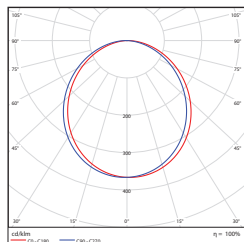

## DIMENSIONS

**14W (6-inch)**  
1.10-lbs

**12W (12-inch)**  
2.18-lbs

## PHOTOMETRICS CHART

## PACKAGE

**14W (6-inch)**  
Energy Star

**12W (12-inch)**  
Energy Star

**Case Qty**  
5 pcs

**Case Qty**  
10 pcs

Illuminance at a Distance			
Center Beam fc	Beam Width		
1.3R	246 fc	3.5 ft	3.5 ft
2.7R	57.0 fc	7.4 ft	7.3 ft
4.0R	26.0 fc	10.9 ft	10.8 ft
5.3R	14.8 fc	14.5 ft	14.4 ft
6.7R	9.26 fc	18.3 ft	18.2 ft
8.0R	6.49 fc	21.8 ft	21.7 ft

■ Vert. Spread: 107.5°  
■ Horiz. Spread: 107.2°

Illuminance at a Distance			
Center Beam fc	Beam Width		
1.5R	165 fc	4.3 ft	4.3 ft
3.0R	41.3 fc	8.6 ft	8.7 ft
4.5R	18.3 fc	12.9 ft	13.0 ft
6.0R	10.3 fc	17.2 ft	17.4 ft
7.5R	6.60 fc	21.5 ft	21.7 ft
9.0R	4.58 fc	25.8 ft	26.0 ft