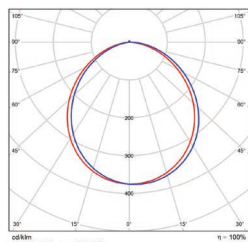

## DIMENSIONS

**14W (6-inch)**  
1.10-lbs

**12W (12-inch)**  
2.18-lbs

## PHOTOMETRICS CHART

## PACKAGE

**14W (6-inch)**  
Energy Star

**12W (12-inch)**  
Energy Star

**Case Qty**  
5 pcs

**Case Qty**  
10 pcs

Illuminance at a Distance			
Center Beam fc	Beam Width		
1.3R	246 fc	3.5 ft	3.5 ft
2.7R	57.0 fc	7.4 ft	7.3 ft
4.0R	26.0 fc	10.9 ft	10.8 ft
5.3R	14.8 fc	14.5 ft	14.4 ft
6.7R	9.26 fc	18.3 ft	18.2 ft
8.0R	6.49 fc	21.8 ft	21.7 ft