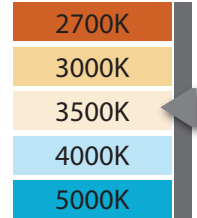

FMD FLUSH MOUNT DISK CCT5

DESCRIPTION

naturaLED® ultra-low profile flush mount disk (FMD), promoting an even light distribution with CRI 90 ratings. With versatile installation methods, our FMD can be install flush mount into standard junctions box or retrofit for recessed down light housings. Featuring “selectable color temperature” can easily adjust the color temperature by the color switch to 2700K, 3000K, 3500K, 4000K, or 5000K.

APPLICATIONS

Kitchen, Decoration, Hallway, Bedroom, Ceiling Mount Lighting

FEATURES

- Energy Star
- Wet Location (Indoor usage only)
- UL Listed
- Selectable Color Temp: 5CCT(27K, 30K, 35K, 40K, 50K), 4000K
- Voltage: 120V
- Input Current: 0.12A
- Powerfactor >0.9
- Surge Protection: 2.5KV
- Beam Angle: Flood
- Incandescent Dimming
- CRI: 90
- Operating temperature: - 4°F - 104°F
- Uniform light distribution and consistent color
- Lightweight and easy installation
- Size available in 6” and 12”
- Recommended ceiling height: 9-10ft
- Color: White
- 5 Year Warranty

PROJECT:

SCHEDULE:

DATE:

PREPARE BY:

NOTES:

Rated Life 50,000 Hours
Warranty 5 Years

SAMPLE NUMBER LED6FMD-110L9CCT5

STYLE	DIAMETER	SERIES	LUMENS	CRI	COLOR TEMP
LED	6	FMD	110L	9	CCT5
LED Lighting	6 inch	Flush Mount Disk	1,100 Lumens	CRI 90	Selectable Color Temp 27K,30K,35K,40K,50K