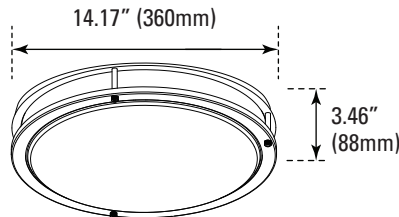

ACCESSORIES (Ordered Separately)

Emergency Driver

7337 BAEM25-170BC/347-C
(25W Micro Inverter for 120-347 with 12" Conduit)

DIMENSIONS

18W (12-inch)
1.72-lbs

24W (14-inch)
2.49-lbs

24W (16-inch)
3.01-lbs

PHOTOMETRICS CHART

PACKAGE

18W (12-inch)
Energy Star

Center Beam fc	Beam Width
1.3R: 237 fc	3.8 ft 3.9 ft
2.7R: 55.1 fc	7.9 ft 8.1 ft
4.0R: 25.1 fc	11.8 ft 12.0 ft
5.3R: 14.3 fc	15.6 ft 15.8 ft
6.7R: 8.94 fc	19.7 ft 20.0 ft
8.0R: 6.27 fc	23.5 ft 23.9 ft

Vert. Spread: 111.6°
Horiz. Spread: 112.4°

24W (14-inch)
Energy Star

Center Beam fc	Beam Width
1.3R: 328 fc	4.0 ft 4.0 ft
2.7R: 76.1 fc	8.3 ft 8.3 ft
4.0R: 34.7 fc	12.2 ft 12.2 ft
5.3R: 19.7 fc	16.2 ft 16.2 ft
6.7R: 12.4 fc	20.5 ft 20.5 ft
8.0R: 8.67 fc	24.5 ft 24.5 ft

Vert. Spread: 113.7°
Horiz. Spread: 113.6°

24W (16-inch)
Energy Star

Center Beam fc	Beam Width
1.3R: 347 fc	4.3 ft 4.3 ft
2.7R: 80.4 fc	8.9 ft 9.0 ft
4.0R: 36.6 fc	13.2 ft 13.3 ft
5.3R: 20.9 fc	17.5 ft 17.6 ft
6.7R: 13.0 fc	22.2 ft 22.3 ft
8.0R: 9.15 fc	25.5 ft 26.6 ft