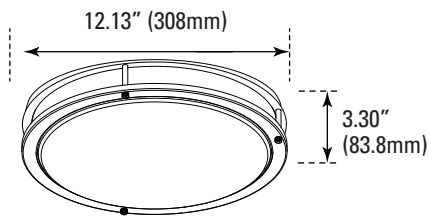

ACCESSORIES (Ordered Separately)

Emergency Driver

7337 BAEM25-170BC/347-C
(25W Micro Inverter for 120-347 with 12" Conduit)

DIMENSIONS

18W (12-inch)
1.72-lbs

24W (14-inch)
2.49-lbs

24W (16-inch)
3.01-lbs

PHOTOMETRICS CHART

PACKAGE

18W (12-inch)
Energy Star

Center Beam fc	Beam Width
1.3R: 237 fc	3.8 ft 3.9 ft
2.7R: 55.1 fc	7.9 ft 8.1 ft
4.0R: 25.1 fc	11.8 ft 12.0 ft
5.3R: 14.3 fc	15.6 ft 15.8 ft
6.7R: 8.94 fc	19.7 ft 20.0 ft
8.0R: 6.27 fc	23.5 ft 23.9 ft

Vert. Spread: 111.6°
Horiz. Spread: 112.4°

24W (14-inch)
Energy Star

Center Beam fc	Beam Width
1.3R: 328 fc	4.0 ft 4.0 ft
2.7R: 76.1 fc	8.3 ft 8.3 ft
4.0R: 34.7 fc	12.2 ft 12.2 ft
5.3R: 19.7 fc	16.2 ft 16.2 ft
6.7R: 12.4 fc	20.5 ft 20.5 ft
8.0R: 8.67 fc	24.5 ft 24.5 ft

Vert. Spread: 113.7°
Horiz. Spread: 113.6°

24W (16-inch)
Energy Star

Center Beam fc	Beam Width
1.3R: 347 fc	4.3 ft 4.3 ft
2.7R: 80.4 fc	8.9 ft 9.0 ft
4.0R: 36.6 fc	13.2 ft 13.3 ft
5.3R: 20.9 fc	17.5 ft 17.6 ft
6.7R: 13.0 fc	22.2 ft 22.3 ft
8.0R: 9.15 fc	25.5 ft 26.6 ft