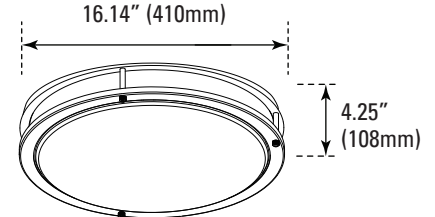

ACCESSORIES (Ordered Separately)

Emergency Driver

7337 BAEM25-170BC/347-C
(25W Micro Inverter for 120-347 with 12" Conduit)

DIMENSIONS

18W (12-inch)
1.72-lbs

24W (14-inch)
2.49-lbs

24W (16-inch)
3.01-lbs

PHOTOMETRICS CHART

PACKAGE

18W (12-inch)
Energy Star

Center Beam fc	Beam Width
1.3R: 237 fc	3.8 ft 3.9 ft
2.7R: 55.1 fc	7.9 ft 8.1 ft
4.0R: 25.1 fc	11.8 ft 12.0 ft
5.3R: 14.3 fc	15.6 ft 15.8 ft
6.7R: 8.94 fc	19.7 ft 20.0 ft
8.0R: 6.27 fc	23.5 ft 23.9 ft

Vert. Spread: 111.6°
Horiz. Spread: 112.4°

24W (14-inch)
Energy Star

Center Beam fc	Beam Width
1.3R: 328 fc	4.0 ft 4.0 ft
2.7R: 76.1 fc	8.3 ft 8.3 ft
4.0R: 34.7 fc	12.2 ft 12.2 ft
5.3R: 19.7 fc	16.2 ft 16.2 ft
6.7R: 12.4 fc	20.5 ft 20.5 ft
8.0R: 8.67 fc	24.5 ft 24.5 ft

Vert. Spread: 113.7°
Horiz. Spread: 113.6°

24W (16-inch)
Energy Star

Center Beam fc	Beam Width
1.3R: 347 fc	4.3 ft 4.3 ft
2.7R: 80.4 fc	8.9 ft 9.0 ft
4.0R: 36.6 fc	13.2 ft 13.3 ft
5.3R: 20.9 fc	17.5 ft 17.6 ft
6.7R: 13.0 fc	22.2 ft 22.3 ft
8.0R: 9.15 fc	25.5 ft 26.6 ft