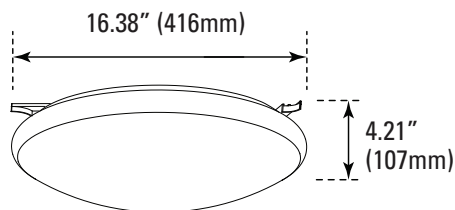

FLUSH MOUNT ROUND CCT5

CEILING & AREA LUMINAIRES

ORDERING

Watts (W)	Ordering Code	Description	CCT (K)	Lumens (Lm)	Equiv. Wattage (W)	Size	Damp Location	Energy Star
14	9359	LED12FMR-112L9CCT5	5CCT	1,120	100	12"	•	•
24	9360	LED16FMR-200L9CCT5	5CCT	2,000	150	16"	•	•

DIMENSIONS

14W (12-inch)
1.12-lbs

24W (16-inch)
2.34-lbs

PHOTOMETRICS CHART

14W (12-inch)
Energy Star

Center Beam Fc	Beam Width	
201 fc	4.5 ft	4.5 ft
46.5 fc	9.4 ft	9.4 ft
21.2 fc	13.9 ft	13.9 ft
12.1 fc	18.4 ft	18.4 ft
7.56 fc	23.3 ft	23.3 ft
5.30 fc	27.8 ft	27.8 ft

■ Vert. Spread: 120.2°
■ Horiz. Spread: 120.1°

24W (16-inch)
Energy Star

Center Beam Fc	Beam Width	
387 fc	4.5 ft	4.5 ft
89.7 fc	9.3 ft	9.3 ft
40.9 fc	13.8 ft	13.7 ft
23.3 fc	18.3 ft	18.2 ft
14.6 fc	23.1 ft	23.0 ft
10.2 fc	27.6 ft	27.5 ft