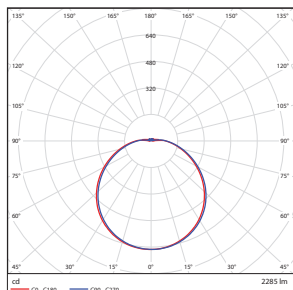

FLUSH MOUNT ROUND CCT5

CEILING & AREA LUMINAIRES

ORDERING

Watts (W)	Ordering Code	Description	CCT (K)	Lumens (Lm)	Equiv. Wattage (W)	Size	Damp Location	Energy Star
14	9359	LED12FMR-112L9CCT5	5CCT	1,120	100	12"	•	•
24	9360	LED16FMR-200L9CCT5	5CCT	2,000	150	16"	•	•

DIMENSIONS

14W (12-inch)
1.12-lbs

24W (16-inch)
2.34-lbs

PHOTOMETRICS CHART

14W (12-inch)
Energy Star

Center Beam Fc	Beam Width	
201 fc	4.5 ft	4.5 ft
46.5 fc	9.4 ft	9.4 ft
21.2 fc	13.9 ft	13.9 ft
12.1 fc	18.4 ft	18.4 ft
7.56 fc	23.3 ft	23.3 ft
5.30 fc	27.8 ft	27.8 ft

■ Vert. Spread: 120.2°
■ Horiz. Spread: 120.1°

24W (16-inch)
Energy Star

Center Beam Fc	Beam Width	
387 fc	4.5 ft	4.5 ft
89.7 fc	9.3 ft	9.3 ft
40.9 fc	13.8 ft	13.7 ft
23.3 fc	18.3 ft	18.2 ft
14.6 fc	23.1 ft	23.0 ft
10.2 fc	27.6 ft	27.5 ft