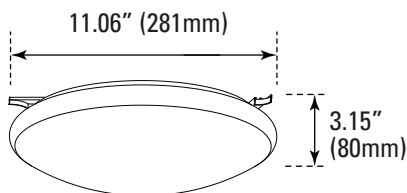

FLUSH MOUNT ROUND CCT5

CEILING & AREA LUMINAIRES

ORDERING

Watts (W)	Ordering Code	Description	CCT (K)	Lumens (Lm)	Equiv. Wattage (W)	Size	Damp Location	Energy Star
14	9359	LED12FMR-112L9CCT5	5CCT	1,120	100	12"	•	•
24	9360	LED16FMR-200L9CCT5	5CCT	2,000	150	16"	•	•

DIMENSIONS

14W (12-inch)
1.12-lbs

24W (16-inch)
2.34-lbs

PHOTOMETRICS CHART

14W (12-inch)
Energy Star

Center Beam Fc	Beam Width	
201 fc	4.5 ft	4.5 ft
46.5 fc	9.4 ft	9.4 ft
21.2 fc	13.9 ft	13.9 ft
12.1 fc	18.4 ft	18.4 ft
7.56 fc	23.3 ft	23.3 ft
5.30 fc	27.8 ft	27.8 ft

■ Vert. Spread: 120.2°
■ Horiz. Spread: 120.1°

24W (16-inch)
Energy Star

Center Beam Fc	Beam Width	
387 fc	4.5 ft	4.5 ft
89.7 fc	9.3 ft	9.3 ft
40.9 fc	13.8 ft	13.7 ft
23.3 fc	18.3 ft	18.2 ft
14.6 fc	23.1 ft	23.0 ft
10.2 fc	27.6 ft	27.5 ft