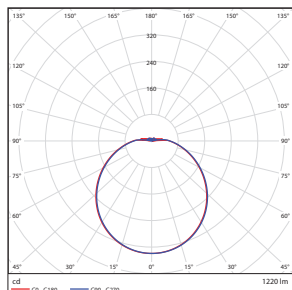

FLUSH MOUNT ROUND CCT5

CEILING & AREA LUMINAIRES

ORDERING

Watts (W)	Ordering Code	Description	CCT (K)	Lumens (Lm)	Equiv. Wattage (W)	Size	Damp Location	Energy Star
14	9359	LED12FMR-112L9CCT5	5CCT	1,120	100	12"	•	•
24	9360	LED16FMR-200L9CCT5	5CCT	2,000	150	16"	•	•

DIMENSIONS

14W (12-inch)
1.12-lbs

24W (16-inch)
2.34-lbs

PHOTOMETRICS CHART

14W (12-inch)
Energy Star

Center Beam Fc	Beam Width	
201 fc	4.5 ft	4.5 ft
46.5 fc	9.4 ft	9.4 ft
21.2 fc	13.9 ft	13.9 ft
12.1 fc	18.4 ft	18.4 ft
7.56 fc	23.3 ft	23.3 ft
5.30 fc	27.8 ft	27.8 ft

■ Vert. Spread: 120.2°
■ Horiz. Spread: 120.1°

24W (16-inch)
Energy Star

Center Beam Fc	Beam Width	
387 fc	4.5 ft	4.5 ft
89.7 fc	9.3 ft	9.3 ft
40.9 fc	13.8 ft	13.7 ft
23.3 fc	18.3 ft	18.2 ft
14.6 fc	23.1 ft	23.0 ft
10.2 fc	27.6 ft	27.5 ft