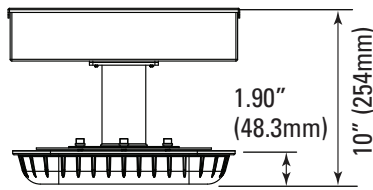

ORDERING

Watts (W)	Ordering Code	Description	CCT (K)	Lumens (Lm)	Equiv. Wattage (W)	Size	IP65 Rated
46	7440	LED-FXGSC45/50K/WH	5000K	5,513	250	13"x13"	•
75	7441	LED-FXGSC75/50K/WH	5000K	8,997	320	13"x13"	•

DIMENSIONS

46W / 75W
15-lbs