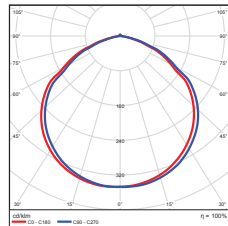

ORDERING

Watts (W)	Ordering Code	Description	CCT (K)	Lumens (Lm)	Equiv. Wattage (W)	Size	IP65 Rated
46	7440	LED-FXGSC45/50K/WH	5000K	5,513	250	13"x13"	•
75	7441	LED-FXGSC75/50K/WH	5000K	8,997	320	13"x13"	•

DIMENSIONS

46W / 75W
15-lbs

PHOTOMETRICS CHART

75 Watt

PACKAGE

Case Qty 1 pc