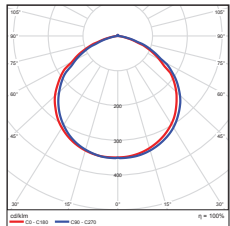

PHOTOMETRICS CHART

46 Watt