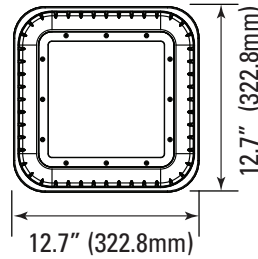

ORDERING

Watts (W)	Ordering Code	Description	CCT (K)	Lumens (Lm)	Equiv. Wattage (W)	Size	IP65 Rated
46	7440	LED-FXGSC45/50K/WH	5000K	5,513	250	13"x13"	•
75	7441	LED-FXGSC75/50K/WH	5000K	8,997	320	13"x13"	•

DIMENSIONS

46W / 75W
15-lbs