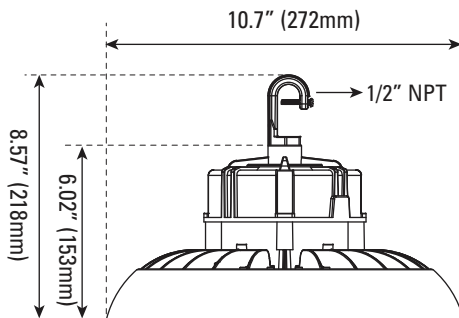

PROJECT:	
SCHEDULE:	DATE:
PREPARE BY:	
NOTES:	

Rated Life Hours 50,000
Warranty 5 Years

SAMPLE NUMBER LED-FX11HBR90/110/850/IP65

STYLE	FAMILY	DIAMETER	SERIES	WATTAGE	BEAM ANGLE	CRI/COLOR TEMP	RATINGS
LED	FX	11	HBR	90	110	850	IP65
LED Lighting	Fixture	11-inch	High Bay Round	90 Watt	110°	CRI 80 5000K	IP65 Rated

HIGH BAY ROUND IP65 (SANITATION)

HIGHLOW BAY & AREA LUMINAIRES

ORDERING

Watts (W)	Ordering Code	Description	CCT (K)	Lumens (Lm)	Diameter	Equiv. Wattage (W)	IP65 Rated
90	7759	LED-FX11HBR90/110/850/IP65	5000K	13,631	11-inch	400	•

DIMENSIONS

11" - 90 Watt
6.91-lbs

PHOTOMETRICS CHART

11" - 90 Watt

Distance (ft)	Illuminance at a Distance	
	Center Beam Fc	Beam Width
5.0R	186 fc	14.9 ft 15.2 ft
10.0R	46.4 fc	29.8 ft 30.4 ft
15.0R	20.6 fc	44.6 ft 45.5 ft
20.0R	11.6 fc	59.5 ft 60.7 ft
25.0R	7.42 fc	74.4 ft 75.9 ft
30.0R	5.15 fc	89.3 ft 91.1 ft