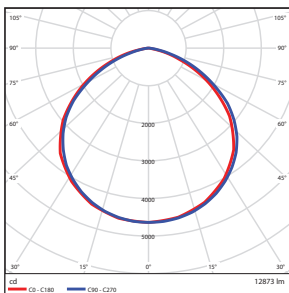

PROJECT:	
SCHEDULE:	DATE:
PREPARE BY:	
NOTES:	

Rated Life Hours 50,000
Warranty 5 Years

SAMPLE NUMBER LED-FX11HBR90/110/850/IP65

STYLE	FAMILY	DIAMETER	SERIES	WATTAGE	BEAM ANGLE	CRI/COLOR TEMP	RATINGS
LED	FX	11	HBR	90	110	850	IP65
LED Lighting	Fixture	11-inch	High Bay Round	90 Watt	110°	CRI 80 5000K	IP65 Rated

HIGH BAY ROUND IP65 (SANITATION)

HIGHLOW BAY & AREA LUMINAIRES

ORDERING

Watts (W)	Ordering Code	Description	CCT (K)	Lumens (Lm)	Diameter	Equiv. Wattage (W)	IP65 Rated
90	7759	LED-FX11HBR90/110/850/IP65	5000K	13,631	11-inch	400	•

DIMENSIONS

11" - 90 Watt
6.91-lbs

PHOTOMETRICS CHART

11" - 90 Watt

Distance (ft)	Illuminance at a Distance	
	Center Beam Fc	Beam Width
5.0R	186 fc	14.9 ft 15.2 ft
10.0R	46.4 fc	29.8 ft 30.4 ft
15.0R	20.6 fc	44.6 ft 45.5 ft
20.0R	11.6 fc	59.5 ft 60.7 ft
25.0R	7.42 fc	74.4 ft 75.9 ft
30.0R	5.15 fc	89.3 ft 91.1 ft

■ Vert. Spread: 112.2°
■ Horiz. Spread: 113.3°

PACKAGE

Case Qty 1 pc