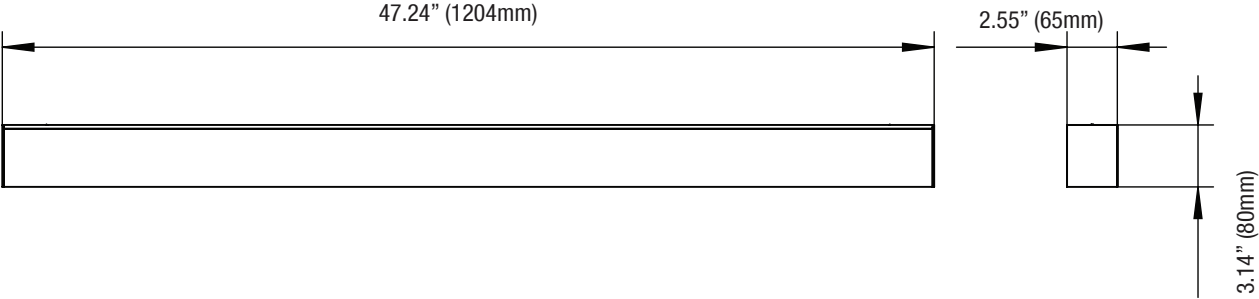

X-Shape

T-Shape

DIMENSIONS

2-ft
1.98-lbs

4-ft
3.96-lbs

CONNECTORS

Linkable Connector	L-Shape	X-Shape	T-Shape
<p>1.55" (39.5mm)</p>	<p>3.15" (80mm)</p>	<p>3.15" (80mm)</p>	<p>3.15" (80mm)</p>
<p>6.34" (161mm)</p> <p>2.44" (62mm)</p>	<p>7.64" (194mm)</p> <p>7.64" (194mm)</p>	<p>12.56" (319mm)</p> <p>12.72" (323mm)</p>	<p>7.64" (194mm)</p> <p>12.72" (323mm)</p>