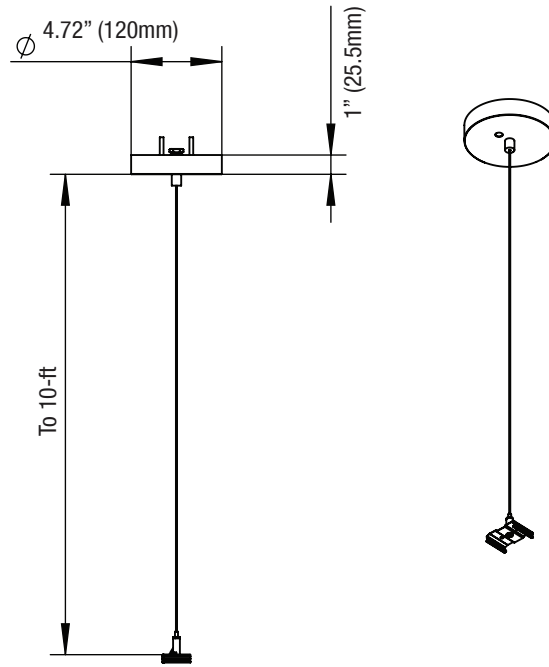

SUSPENSION