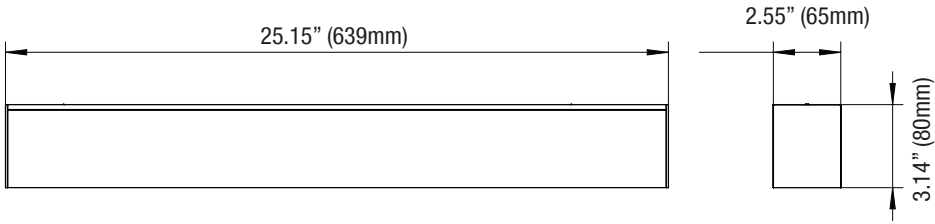

X-Shape

T-Shape

DIMENSIONS

2-ft
1.98-lbs

4-ft
3.96-lbs

CONNECTORS

Linkable Connector	L-Shape	X-Shape	T-Shape
<p>1.55" (39.5mm)</p>	<p>3.15" (80mm)</p>	<p>3.15" (80mm)</p>	<p>3.15" (80mm)</p>
<p>6.34" (161mm)</p> <p>2.44" (62mm)</p>	<p>7.64" (194mm)</p> <p>7.64" (194mm)</p>	<p>12.56" (319mm)</p> <p>12.72" (323mm)</p>	<p>7.64" (194mm)</p> <p>12.72" (323mm)</p>