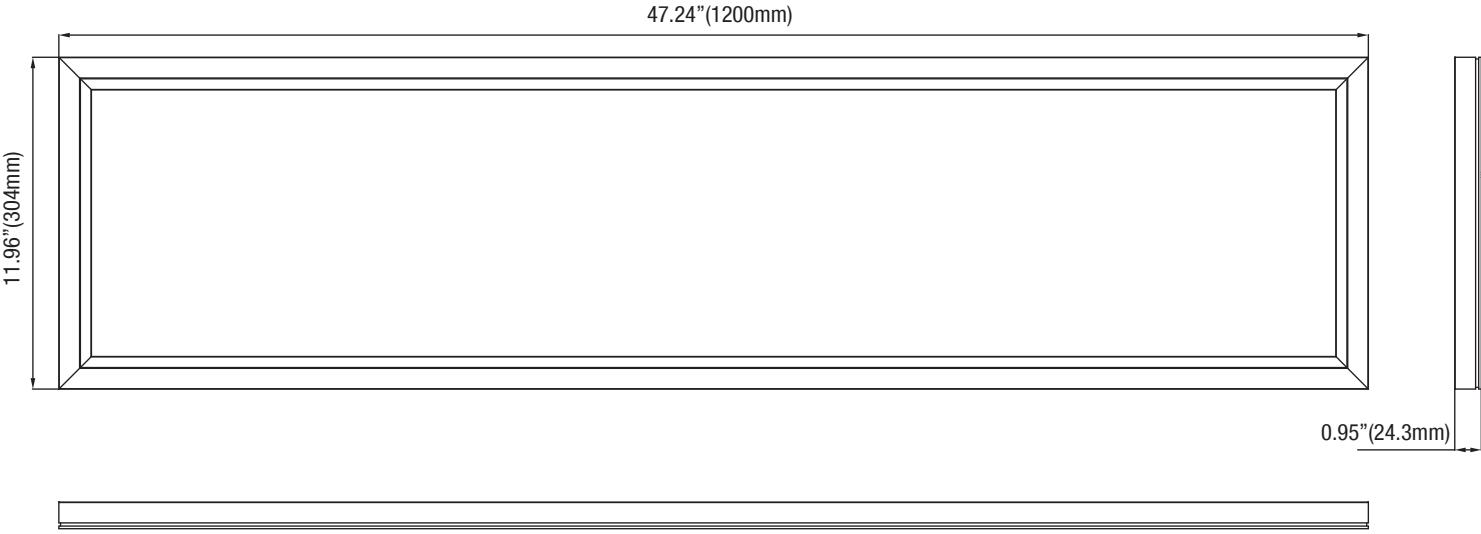

SAMPLE NUMBER FXPNL50/1X4/9CCT3/120

FAMILY	SERIES	WATTAGE	SIZE	CRI	COLOR TEMP	VOLTAGE
FX	PNL	50	1X4	9	CCT3	120
Fixture	Flat Panel	<50 Watt	1ft x 4ft	CRI 90	Selectable 3000K, 4000K, 5000K	120V

LED SURFACE MOUNT CCT3

CEILING & AREA LUMINAIRES

ORDERING

Watts (W)	Ordering Code	Description	CCT (K)	Lumens (Lm)	Size	Equiv. Wattage (W)	Beam Angle	Voltage	Energy Star
45	7103	FXPNL45/1X4/9CCT3/120	3000/4000/5000K	3,600	1'x4'	90-100	110°	120V	•

DIMENSIONS

Weight: 6.00-lbs

PHOTOMETRICS CHART

45 Watt - 1'x4'
Energy Star

Center Beam fc	Illuminance at a Distance	
	Beam Width	Beam Width
2.5ft	198 fc	7.3 ft 7.4 ft
5.0ft	49.4 fc	14.7 ft 14.8 ft
7.5ft	22.0 fc	22.0 ft 22.1 ft
10.0ft	12.4 fc	29.3 ft 29.5 ft
12.5ft	7.91 fc	36.7 ft 36.9 ft
15.0ft	5.49 fc	44.0 ft 44.3 ft