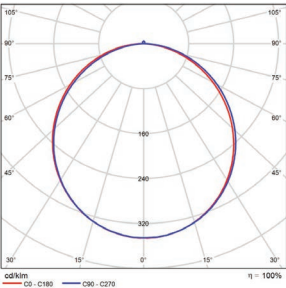

CCT SELECTABLE

Select Color Temperature by the color switch

Rated Life Hours 50,000
Warranty 5 Years

APPLICATIONS

Conference Room, Meeting Rooms, Offices, Schools, Apartments & Condos, Kitchens

FEATURES

- Energy Star
- Damp Location
- ETL Listed
- ColorTemp: 3CCT (3000K, 4000K, 5000K)
- Voltage: 120V
- Power Factor: >0.9
- Surge Protection: 2.5KV
- Beam Angle: 110°
- Dimmable
- CRI: >90
- Operating temperature: - 4°F - 104°F
- Lighter weight housing for easy installation
- Uniform and consistent color from edge to edge
- 5Year Warranty

SAMPLE NUMBER FXPNL50/1X4/9CCT3/120

FAMILY	SERIES	WATTAGE	SIZE	CRI	COLOR TEMP	VOLTAGE
FX	PNL	50	1X4	9	CCT3	120
Fixture	Flat Panel	<50 Watt	1ft x 4ft	CRI 90	Selectable 3000K, 4000K, 5000K	120V

LED SURFACE MOUNT CCT3

CEILING & AREA LUMINAIRES

ORDERING

Watts (W)	Ordering Code	Description	CCT (K)	Lumens (Lm)	Size	Equiv. Wattage (W)	Beam Angle	Voltage	Energy Star
45	7103	FXPNL45/1X4/9CCT3/120	3000/4000/5000K	3,600	1'x4'	90-100	110°	120V	•

DIMENSIONS

Weight: 6.00-lbs

PHOTOMETRICS CHART

45 Watt - 1'x4'
Energy Star

Center Beam fc	Illuminance at a Distance	
	Beam Width	Beam Width
2.5ft	198 fc	7.3 ft 7.4 ft
5.0ft	49.4 fc	14.7 ft 14.8 ft
7.5ft	22.0 fc	22.0 ft 22.1 ft
10.0ft	12.4 fc	29.3 ft 29.5 ft
12.5ft	7.91 fc	36.7 ft 36.9 ft
15.0ft	5.49 fc	44.0 ft 44.3 ft