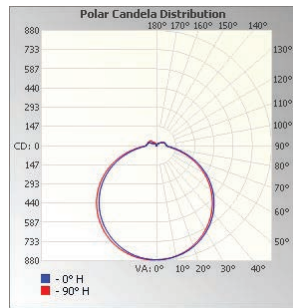

ROUND CANOPY

WALL & AREA LUMINAIRES

ORDERING

*P= Premium DLC / *S = Standard DLC

Watts (W)	Ordering Code	Description	CCT (K)	Lumens (Lm)	Equiv. Wattage (W)	Color	IP65 Rated	DLC (S/P)
14	7670	FX10RCM29SW/9CCT3/DB	3CCT	1,610	150W	Dark Bronze	•	S
22			(3000/4000/	2,530				
29			5000K)	3,335				
14	7671	FX10RCM29SW/9CCT3/WH	3CCT	1,610	150W	White	•	S
22			(3000/4000/	2,530				
29			5000K)	3,335				

Remote Control

P10323 SEN-HD06R
(Remote Programmer for P10438)

DIMENSIONS

14/22/29W

5.95-lbs

PHOTOMETRIC

Black RCM

White RCM

Illuminance at a Distance

Center Beam fc	Beam Width	
1.3ft	515 fc	4.6 ft 4.6 ft
2.7ft	119 fc	9.5 ft 9.6 ft
4.0ft	54.4 fc	14.1 ft 14.2 ft
5.3ft	31.0 fc	18.6 ft 18.8 ft
6.7ft	19.4 fc	23.5 ft 23.7 ft
8.0ft	13.6 fc	28.1 ft 28.3 ft

■ Vert. Spread: 120.7°
■ Horiz. Spread: 121.1°

Illuminance at a Distance

Center Beam fc	Beam Width	
1.3ft	515 fc	4.6 ft 4.6 ft
2.7ft	119 fc	9.5 ft 9.6 ft
4.0ft	54.4 fc	14.1 ft 14.2 ft
5.3ft	31.0 fc	18.6 ft 18.8 ft
6.7ft	19.4 fc	23.5 ft 23.7 ft
8.0ft	13.6 fc	28.1 ft 28.3 ft