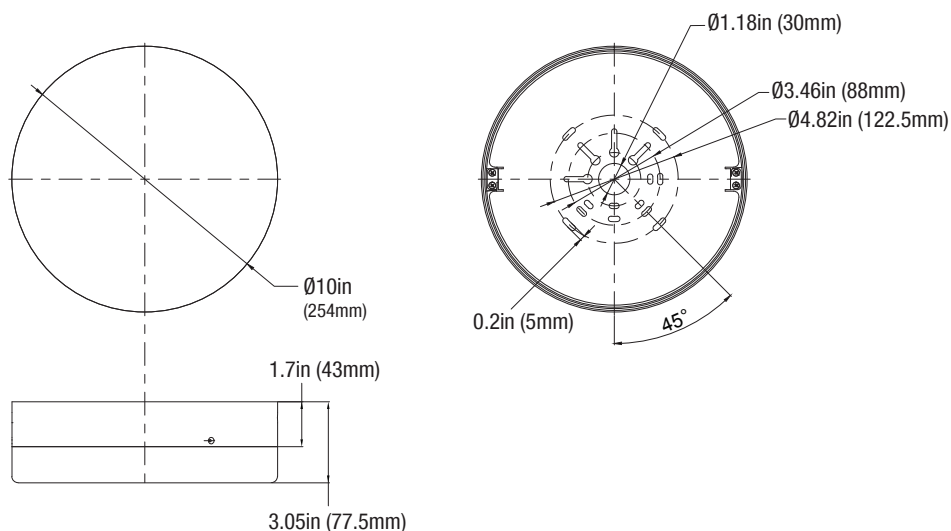

ROUND CANOPY

WALL & AREA LUMINAIRES

ORDERING

*P= Premium DLC / *S = Standard DLC

Watts (W)	Ordering Code	Description	CCT (K)	Lumens (Lm)	Equiv. Wattage (W)	Color	IP65 Rated	DLC (S/P)
14	7670	FX10RCM29SW/9CCT3/DB	3CCT	1,610	150W	Dark Bronze	•	S
22			(3000/4000/	2,530				
29			5000K)	3,335				
14	7671	FX10RCM29SW/9CCT3/WH	3CCT	1,610	150W	White	•	S
22			(3000/4000/	2,530				
29			5000K)	3,335				

Remote Control

P10323 SEN-HD06R
(Remote Programmer for P10438)

DIMENSIONS

14/22/29W

5.95-lbs

PHOTOMETRIC

Black RCM

White RCM

Illuminance at a Distance

Center Beam fc	Beam Width	
1.3ft	515 fc	4.6 ft 4.6 ft
2.7ft	119 fc	9.5 ft 9.6 ft
4.0ft	54.4 fc	14.1 ft 14.2 ft
5.3ft	31.0 fc	18.6 ft 18.8 ft
6.7ft	19.4 fc	23.5 ft 23.7 ft
8.0ft	13.6 fc	28.1 ft 28.3 ft

■ Vert. Spread: 120.7°
■ Horiz. Spread: 121.1°

Illuminance at a Distance

Center Beam fc	Beam Width	
1.3ft	515 fc	4.6 ft 4.6 ft
2.7ft	119 fc	9.5 ft 9.6 ft
4.0ft	54.4 fc	14.1 ft 14.2 ft
5.3ft	31.0 fc	18.6 ft 18.8 ft
6.7ft	19.4 fc	23.5 ft 23.7 ft
8.0ft	13.6 fc	28.1 ft 28.3 ft