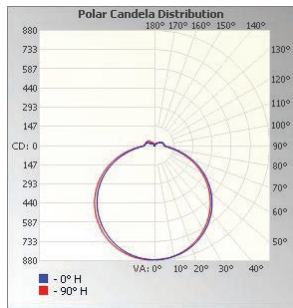

ROUND CANOPY

WALL & AREA LUMINAIRES

ORDERING

*P= Premium DLC / *S = Standard DLC

Watts (W)	Ordering Code	Description	CCT (K)	Lumens (Lm)	Equiv. Wattage (W)	Color	IP65 Rated	DLC (S/P)
14	7670	FX10RCM29SW/9CCT3/DB	3CCT	1,610	150W	Dark Bronze	•	S
22			(3000/4000/	2,530				
29			5000K)	3,335				
14	7671	FX10RCM29SW/9CCT3/WH	3CCT	1,610	150W	White	•	S
22			(3000/4000/	2,530				
29			5000K)	3,335				

Remote Control

P10323 SEN-HD06R
(Remote Programmer for P10438)

DIMENSIONS

14/22/29W

5.95-lbs

PHOTOMETRIC

Black RCM

White RCM

Illuminance at a Distance

Center Beam fc	Beam Width	
1.3ft	515 fc	4.6 ft 4.6 ft
2.7ft	119 fc	9.5 ft 9.6 ft
4.0ft	54.4 fc	14.1 ft 14.2 ft
5.3ft	31.0 fc	18.6 ft 18.8 ft
6.7ft	19.4 fc	23.5 ft 23.7 ft
8.0ft	13.6 fc	28.1 ft 28.3 ft

■ Vert. Spread: 120.7°
■ Horiz. Spread: 121.1°

Illuminance at a Distance

Center Beam fc	Beam Width	
1.3ft	515 fc	4.6 ft 4.6 ft
2.7ft	119 fc	9.5 ft 9.6 ft
4.0ft	54.4 fc	14.1 ft 14.2 ft
5.3ft	31.0 fc	18.6 ft 18.8 ft
6.7ft	19.4 fc	23.5 ft 23.7 ft
8.0ft	13.6 fc	28.1 ft 28.3 ft