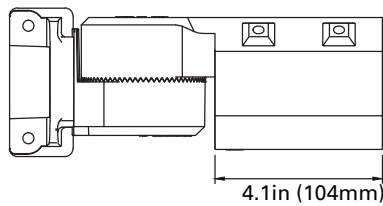

Slip Fitter

P10455 MT-AL/SF/BZ

P10460 MT-AL/SF/WH

P10470 MT-AL/SF/BK