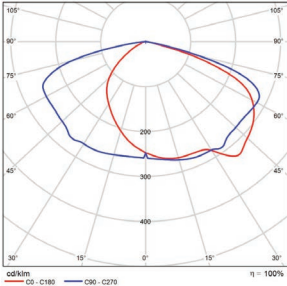

■ Vert. Spread: 79.4°
■ Horiz. Spread: 118.1°

240 Watt - Type 4
DLC Premium

Center Beam fc	Beam Width	
2.5R	1,340 fc	6.2 ft 8.9 ft
5.0R	335 fc	12.3 ft 17.9 ft
7.5R	149 fc	18.5 ft 26.8 ft
10.0R	83.7 fc	24.7 ft 35.7 ft
12.5R	53.6 fc	30.9 ft 44.6 ft
15.0R	37.2 fc	37.0 ft 53.6 ft

■ Vert. Spread: 102.0°
■ Horiz. Spread: 121.5°

240 Watt - Type 5
DLC Premium

Center Beam fc	Beam Width	
2.5R	1,688 fc	10.9 ft 10.9 ft
5.0R	422 fc	21.9 ft 21.8 ft
7.5R	188 fc	32.8 ft 32.7 ft
10.0R	106 fc	43.8 ft 43.5 ft
12.5R	67.5 fc	54.7 ft 54.4 ft
15.0R	46.9 fc	65.7 ft 65.3 ft

■ Vert. Spread: 130.9°
■ Horiz. Spread: 130.7°

320 Watt - Type 3
DLC Premium

Center Beam fc	Beam Width	
2.5R	1,864 fc	4.2 ft 8.3 ft
5.0R	466 fc	8.3 ft 16.7 ft
7.5R	207 fc	12.5 ft 25.0 ft
10.0R	116 fc	16.6 ft 33.3 ft
12.5R	74.5 fc	20.8 ft 41.7 ft
15.0R	51.8 fc	24.9 ft 50.0 ft

■ Vert. Spread: 79.4°
■ Horiz. Spread: 118.1°

320 Watt - Type 4
DLC Premium

Center Beam fc	Beam Width	
2.5R	1,775 fc	6.2 ft 8.9 ft
5.0R	444 fc	12.3 ft 17.9 ft
7.5R	197 fc	18.5 ft 26.8 ft
10.0R	111 fc	24.7 ft 35.7 ft
12.5R	71.0 fc	30.9 ft 44.6 ft
15.0R	49.3 fc	37.0 ft 53.6 ft