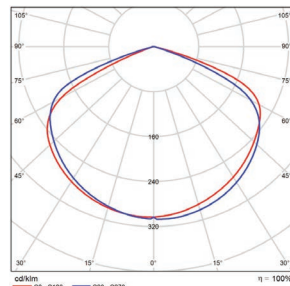

■ Vert. Spread: 106.3°
■ Horiz. Spread: 117.6°

100 Watt - Type 5
DLC Premium

Illuminance at a Distance		
Center Beam fc	Beam Width	
2.5R	11.2 ft	11.3 ft
5.0R	22.4 ft	22.7 ft
7.5R	33.6 ft	34.0 ft
10.0R	44.8 ft	45.3 ft
12.5R	56.0 ft	56.6 ft
15.0R	67.1 ft	68.0 ft

■ Vert. Spread: 131.9°
■ Horiz. Spread: 132.4°

150 Watt - Type 3
DLC Premium

Illuminance at a Distance		
Center Beam fc	Beam Width	
2.5R	4.7 ft	8.8 ft
5.0R	9.3 ft	17.6 ft
7.5R	14.0 ft	26.4 ft
10.0R	18.7 ft	35.2 ft
12.5R	23.3 ft	44.0 ft
15.0R	28.0 ft	52.8 ft

■ Vert. Spread: 86.0°
■ Horiz. Spread: 120.8°

150 Watt - Type 4
DLC Premium

Illuminance at a Distance		
Center Beam fc	Beam Width	
2.5R	6.7 ft	8.3 ft
5.0R	13.3 ft	16.5 ft
7.5R	20.0 ft	24.8 ft
10.0R	26.7 ft	33.0 ft
12.5R	33.4 ft	41.3 ft
15.0R	40.0 ft	49.5 ft

■ Vert. Spread: 106.3°
■ Horiz. Spread: 117.6°

150 Watt - Type 5
DLC Premium

Illuminance at a Distance		
Center Beam fc	Beam Width	
2.5R	11.2 ft	11.3 ft
5.0R	22.4 ft	22.7 ft
7.5R	33.6 ft	34.0 ft
10.0R	44.8 ft	45.3 ft
12.5R	56.0 ft	56.6 ft
15.0R	67.1 ft	68.0 ft