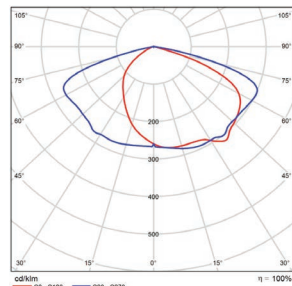

■ Vert. Spread: 106.3°
■ Horiz. Spread: 117.6°

100 Watt - Type 5
DLC Premium

Illuminance at a Distance		
Center Beam fc	Beam Width	
2.5R	11.2 ft	11.3 ft
5.0R	22.4 ft	22.7 ft
7.5R	33.6 ft	34.0 ft
10.0R	44.8 ft	45.3 ft
12.5R	56.0 ft	56.6 ft
15.0R	67.1 ft	68.0 ft

■ Vert. Spread: 131.9°
■ Horiz. Spread: 132.4°

150 Watt - Type 3
DLC Premium

Illuminance at a Distance		
Center Beam fc	Beam Width	
2.5R	4.7 ft	8.8 ft
5.0R	9.3 ft	17.6 ft
7.5R	14.0 ft	26.4 ft
10.0R	18.7 ft	35.2 ft
12.5R	23.3 ft	44.0 ft
15.0R	28.0 ft	52.8 ft

■ Vert. Spread: 86.0°
■ Horiz. Spread: 120.8°

150 Watt - Type 4
DLC Premium

Illuminance at a Distance		
Center Beam fc	Beam Width	
2.5R	6.7 ft	8.3 ft
5.0R	13.3 ft	16.5 ft
7.5R	20.0 ft	24.8 ft
10.0R	26.7 ft	33.0 ft
12.5R	33.4 ft	41.3 ft
15.0R	40.0 ft	49.5 ft