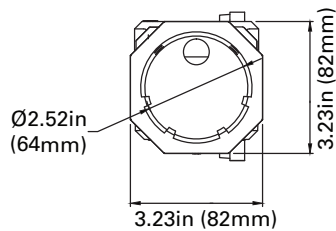

Slip Fitter

P10455 MT-AL/SF/BZ

P10460 MT-AL/SF/WH

P10470 MT-AL/SF/BK