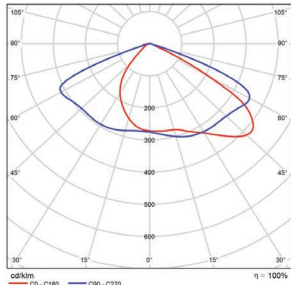

■ Vert. Spread: 86.0°
■ Horiz. Spread: 120.8°

75 Watt - Type 4
DLC Premium

Illuminance at a Distance		
Center Beam fc	Beam Width	
2.5R	6.7 ft	8.3 ft
5.0R	13.3 ft	16.5 ft
7.5R	20.0 ft	24.8 ft
10.0R	26.7 ft	33.0 ft
12.5R	33.4 ft	41.3 ft
15.0R	40.0 ft	49.5 ft

■ Vert. Spread: 106.3°
■ Horiz. Spread: 117.6°

75 Watt - Type 5
DLC Premium

Illuminance at a Distance		
Center Beam fc	Beam Width	
2.5R	11.3 ft	11.1 ft
5.0R	22.6 ft	22.1 ft
7.5R	33.9 ft	33.2 ft
10.0R	45.2 ft	44.2 ft
12.5R	56.5 ft	55.3 ft
15.0R	67.9 ft	66.3 ft

■ Vert. Spread: 132.3°
■ Horiz. Spread: 131.3°

100 Watt - Type 3
DLC Premium

Illuminance at a Distance		
Center Beam fc	Beam Width	
2.5R	4.7 ft	8.8 ft
5.0R	9.3 ft	17.6 ft
7.5R	14.0 ft	26.4 ft
10.0R	18.7 ft	35.2 ft
12.5R	23.3 ft	44.0 ft
15.0R	28.0 ft	52.8 ft