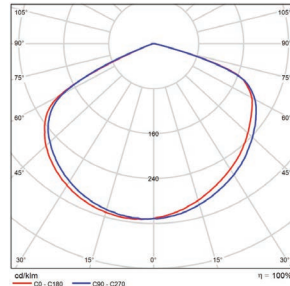

P10471 MT-SAL/YK12/BK

Wall Mount

P10473 MT-AL/WM/BZ

P10474 MT-AL/WM/WH

P10475 MT-AL/WM/BK

PHOTOMETRICS CHART

75 Watt - Type 3
DLC Premium

Illuminance at a Distance		
Center Beam fc	Beam Width	
2.5R	4.7 ft	8.8 ft
5.0R	9.3 ft	17.6 ft
7.5R	14.0 ft	26.4 ft
10.0R	18.7 ft	35.2 ft
12.5R	23.3 ft	44.0 ft
15.0R	28.0 ft	52.8 ft

■ Vert. Spread: 86.0°
■ Horiz. Spread: 120.8°

75 Watt - Type 4
DLC Premium

Illuminance at a Distance		
Center Beam fc	Beam Width	
2.5R	6.7 ft	8.3 ft
5.0R	13.3 ft	16.5 ft
7.5R	20.0 ft	24.8 ft
10.0R	26.7 ft	33.0 ft
12.5R	33.4 ft	41.3 ft
15.0R	40.0 ft	49.5 ft

■ Vert. Spread: 106.3°
■ Horiz. Spread: 117.6°

75 Watt - Type 5
DLC Premium

Illuminance at a Distance		
Center Beam fc	Beam Width	
2.5R	11.3 ft	11.1 ft
5.0R	22.6 ft	22.1 ft
7.5R	33.9 ft	33.2 ft
10.0R	45.2 ft	44.2 ft
12.5R	56.5 ft	55.3 ft
15.0R	67.9 ft	66.3 ft