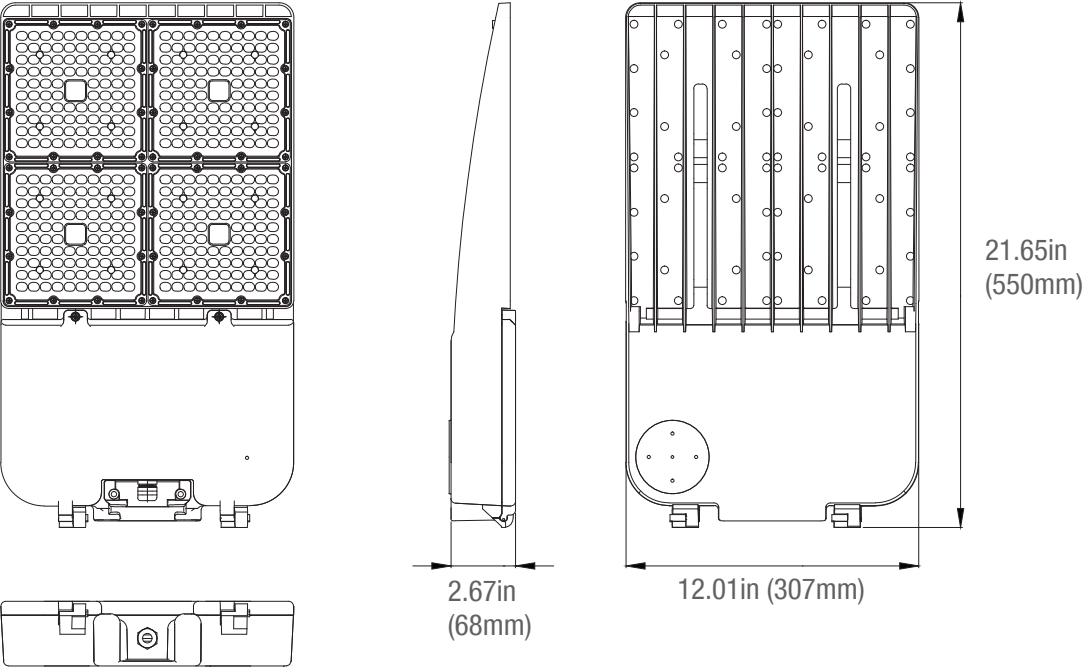

Angled Mount Bracket - 90°
P10364 MT-4WM2.5-190/BZ
(90° Angled Wall Mount with 2-3/8" Tenon)

Light Pole Cap
P10354 MT-4STC/BK
(4" Square Pole Cap)

Bullhorns with Triple -120°
P10358 MT-2.5RTBV2.5-3120/BZ
(Bullhorn with triple 2-3/8" Tenon-120°)

DIMENSIONS

25/42/50/75/100/150W
8.00-lbs

240/320W
15.50-lbs

MOUNTINGS (Ordered Separately)

Pole Mount 6"

P10453 MT-AL/PM6/BZ

P10458 MT-AL/PM6/WH

P10468 MT-AL/PM6/BK