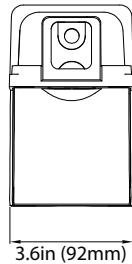

DIMENSIONS

25/42/50/75/100/150W
8.00-lbs

240/320W
15.50-lbs

MOUNTINGS (Ordered Separately)

Pole Mount 6"

P10453 MT-AL/PM6/BZ

P10458 MT-AL/PM6/WH

P10468 MT-AL/PM6/BK