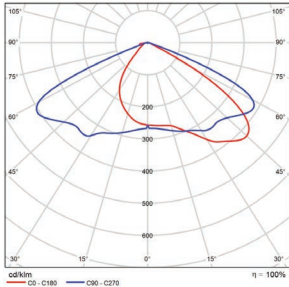

■ Vert. Spread: 86.0°
■ Horiz. Spread: 120.8°

150 Watt - Type 4
DLC Premium

Illuminance at a Distance		
Center Beam fc	Beam Width	
2.5R	6.7 ft	8.3 ft
5.0R	13.3 ft	16.5 ft
7.5R	20.0 ft	24.8 ft
10.0R	26.7 ft	33.0 ft
12.5R	33.4 ft	41.3 ft
15.0R	40.0 ft	49.5 ft

■ Vert. Spread: 106.3°
■ Horiz. Spread: 117.6°

150 Watt - Type 5
DLC Premium

Illuminance at a Distance		
Center Beam fc	Beam Width	
2.5R	11.2 ft	11.3 ft
5.0R	22.4 ft	22.7 ft
7.5R	33.6 ft	34.0 ft
10.0R	44.8 ft	45.3 ft
12.5R	56.0 ft	56.6 ft
15.0R	67.1 ft	68.0 ft

■ Vert. Spread: 131.9°
■ Horiz. Spread: 132.4°

PHOTOMETRICS CHART

240 Watt - Type 3
DLC Premium

Center Beam fc	Beam Width	
2.5R	1,407 fc	4.2 ft 8.3 ft
5.0R	352 fc	8.3 ft 16.7 ft
7.5R	156 fc	12.5 ft 25.0 ft
10.0R	87.9 fc	16.6 ft 33.3 ft
12.5R	56.3 fc	20.8 ft 41.7 ft
15.0R	39.1 fc	24.9 ft 50.0 ft