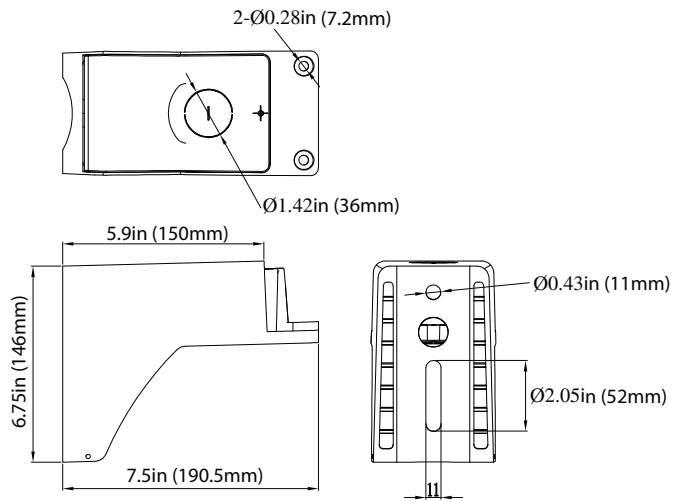

DIMENSIONS

25/42/50/75/100/150W
8.00-lbs

240/320W
15.50-lbs

MOUNTINGS (Ordered Separately)

Pole Mount 6"

P10453 MT-AL/PM6/BZ

P10458 MT-AL/PM6/WH

P10468 MT-AL/PM6/BK