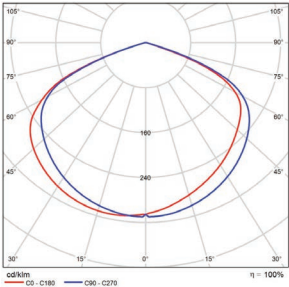

■ Vert. Spread: 131.9°
■ Horiz. Spread: 132.4°

PHOTOMETRICS CHART

240 Watt - Type 3
DLC Premium

Center Beam fc	Beam Width	
2.5R	1,407 fc	4.2 ft 8.3 ft
5.0R	352 fc	8.3 ft 16.7 ft
7.5R	156 fc	12.5 ft 25.0 ft
10.0R	87.9 fc	16.6 ft 33.3 ft
12.5R	56.3 fc	20.8 ft 41.7 ft
15.0R	39.1 fc	24.9 ft 50.0 ft

■ Vert. Spread: 79.4°
■ Horiz. Spread: 118.1°

240 Watt - Type 4
DLC Premium

Center Beam fc	Beam Width	
2.5R	1,340 fc	6.2 ft 8.9 ft
5.0R	335 fc	12.3 ft 17.9 ft
7.5R	149 fc	18.5 ft 26.8 ft
10.0R	83.7 fc	24.7 ft 35.7 ft
12.5R	53.6 fc	30.9 ft 44.6 ft
15.0R	37.2 fc	37.0 ft 53.6 ft

■ Vert. Spread: 102.0°
■ Horiz. Spread: 121.5°

240 Watt - Type 5
DLC Premium

Center Beam fc	Beam Width	
2.5R	1,688 fc	10.9 ft 10.9 ft
5.0R	422 fc	21.9 ft 21.8 ft
7.5R	188 fc	32.8 ft 32.7 ft
10.0R	106 fc	43.8 ft 43.5 ft
12.5R	67.5 fc	54.7 ft 54.4 ft
15.0R	46.9 fc	65.7 ft 65.3 ft