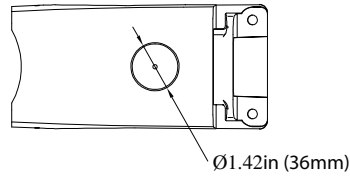

DIMENSIONS

25/42/50/75/100/150W
8.00-lbs

240/320W
15.50-lbs

MOUNTINGS (Ordered Separately)

Pole Mount 6"

P10453 MT-AL/PM6/BZ

P10458 MT-AL/PM6/WH

P10468 MT-AL/PM6/BK