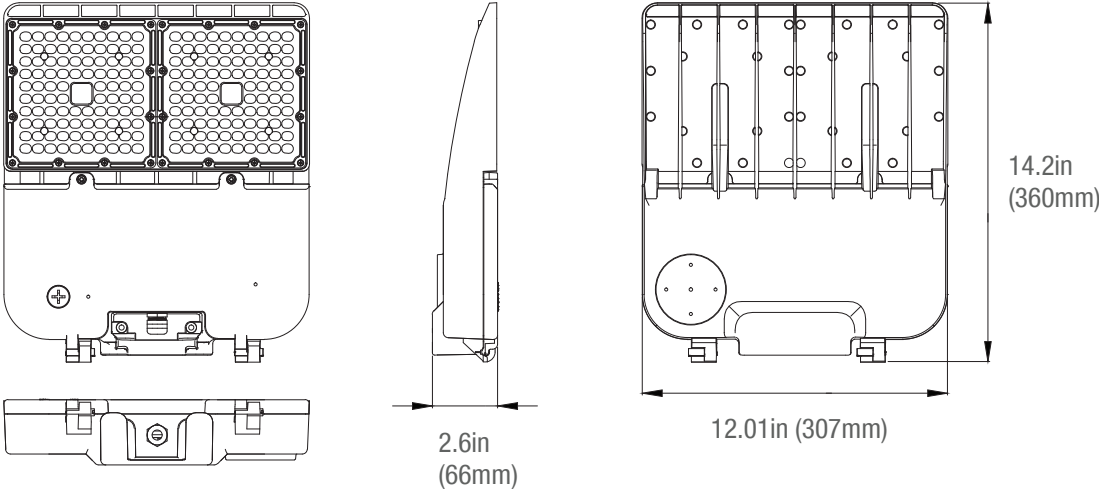

Angled Mount Bracket - 90°
P10364 MT-4WM2.5-190/BZ
(90° Angled Wall Mount with 2-3/8" Tenon)

Light Pole Cap
P10354 MT-4STC/BK
(4" Square Pole Cap)

Bullhorns with Triple -120°
P10358 MT-2.5RTBV2.5-3120/BZ
(Bullhorn with triple 2-3/8" Tenon-120°)

DIMENSIONS

25/42/50/75/100/150W
8.00-lbs

240/320W
15.50-lbs

MOUNTINGS (Ordered Separately)

Pole Mount 6"

P10453 MT-AL/PM6/BZ

P10458 MT-AL/PM6/WH

P10468 MT-AL/PM6/BK