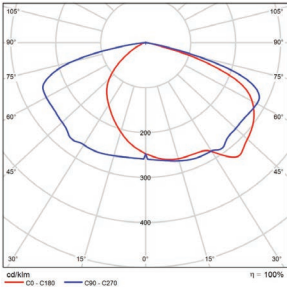

■ Vert. Spread: 106.3°
■ Horiz. Spread: 117.6°

150 Watt - Type 5
DLC Premium

Illuminance at a Distance		
Center Beam fc	Beam Width	
2.5R	11.2 ft	11.3 ft
5.0R	22.4 ft	22.7 ft
7.5R	33.6 ft	34.0 ft
10.0R	44.8 ft	45.3 ft
12.5R	56.0 ft	56.6 ft
15.0R	67.1 ft	68.0 ft

■ Vert. Spread: 131.9°
■ Horiz. Spread: 132.4°

PHOTOMETRICS CHART

240 Watt - Type 3
DLC Premium

Center Beam fc	Beam Width	
2.5R	1,407 fc	4.2 ft 8.3 ft
5.0R	352 fc	8.3 ft 16.7 ft
7.5R	156 fc	12.5 ft 25.0 ft
10.0R	87.9 fc	16.6 ft 33.3 ft
12.5R	56.3 fc	20.8 ft 41.7 ft
15.0R	39.1 fc	24.9 ft 50.0 ft

■ Vert. Spread: 79.4°
■ Horiz. Spread: 118.1°

240 Watt - Type 4
DLC Premium

Center Beam fc	Beam Width	
2.5R	1,340 fc	6.2 ft 8.9 ft
5.0R	335 fc	12.3 ft 17.9 ft
7.5R	149 fc	18.5 ft 26.8 ft
10.0R	83.7 fc	24.7 ft 35.7 ft
12.5R	53.6 fc	30.9 ft 44.6 ft
15.0R	37.2 fc	37.0 ft 53.6 ft