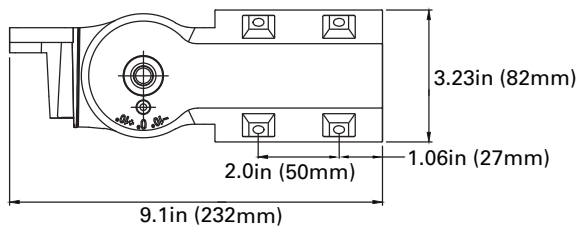

Slip Fitter

P10455 MT-AL/SF/BZ

P10460 MT-AL/SF/WH

P10470 MT-AL/SF/BK