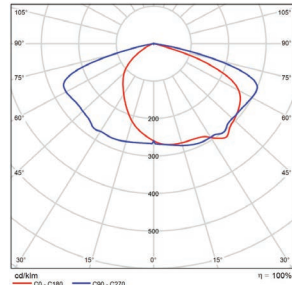

■ Vert. Spread: 106.3°
■ Horiz. Spread: 117.6°

75 Watt - Type 5
DLC Premium

Illuminance at a Distance		
Center Beam fc	Beam Width	
2.5R	11.3 ft	11.1 ft
5.0R	22.6 ft	22.1 ft
7.5R	33.9 ft	33.2 ft
10.0R	45.2 ft	44.2 ft
12.5R	56.5 ft	55.3 ft
15.0R	67.9 ft	66.3 ft

■ Vert. Spread: 132.3°
■ Horiz. Spread: 131.3°

100 Watt - Type 3
DLC Premium

Illuminance at a Distance		
Center Beam fc	Beam Width	
2.5R	4.7 ft	8.8 ft
5.0R	9.3 ft	17.6 ft
7.5R	14.0 ft	26.4 ft
10.0R	18.7 ft	35.2 ft
12.5R	23.3 ft	44.0 ft
15.0R	28.0 ft	52.8 ft

■ Vert. Spread: 86.0°
■ Horiz. Spread: 120.8°

100 Watt - Type 4
DLC Premium

Illuminance at a Distance		
Center Beam fc	Beam Width	
2.5R	6.7 ft	8.3 ft
5.0R	13.3 ft	16.5 ft
7.5R	20.0 ft	24.8 ft
10.0R	26.7 ft	33.0 ft
12.5R	33.4 ft	41.3 ft
15.0R	40.0 ft	49.5 ft