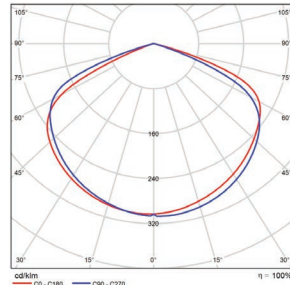

■ Vert. Spread: 132.3°
■ Horiz. Spread: 131.3°

100 Watt - Type 3
DLC Premium

Illuminance at a Distance		
Center Beam fc	Beam Width	
2.5R	4.7 ft	8.8 ft
5.0R	9.3 ft	17.6 ft
7.5R	14.0 ft	26.4 ft
10.0R	18.7 ft	35.2 ft
12.5R	23.3 ft	44.0 ft
15.0R	28.0 ft	52.8 ft

■ Vert. Spread: 86.0°
■ Horiz. Spread: 120.8°

100 Watt - Type 4
DLC Premium

Illuminance at a Distance		
Center Beam fc	Beam Width	
2.5R	6.7 ft	8.3 ft
5.0R	13.3 ft	16.5 ft
7.5R	20.0 ft	24.8 ft
10.0R	26.7 ft	33.0 ft
12.5R	33.4 ft	41.3 ft
15.0R	40.0 ft	49.5 ft

■ Vert. Spread: 106.3°
■ Horiz. Spread: 117.6°

100 Watt - Type 5
DLC Premium

Illuminance at a Distance		
Center Beam fc	Beam Width	
2.5R	11.2 ft	11.3 ft
5.0R	22.4 ft	22.7 ft
7.5R	33.6 ft	34.0 ft
10.0R	44.8 ft	45.3 ft
12.5R	56.0 ft	56.6 ft
15.0R	67.1 ft	68.0 ft