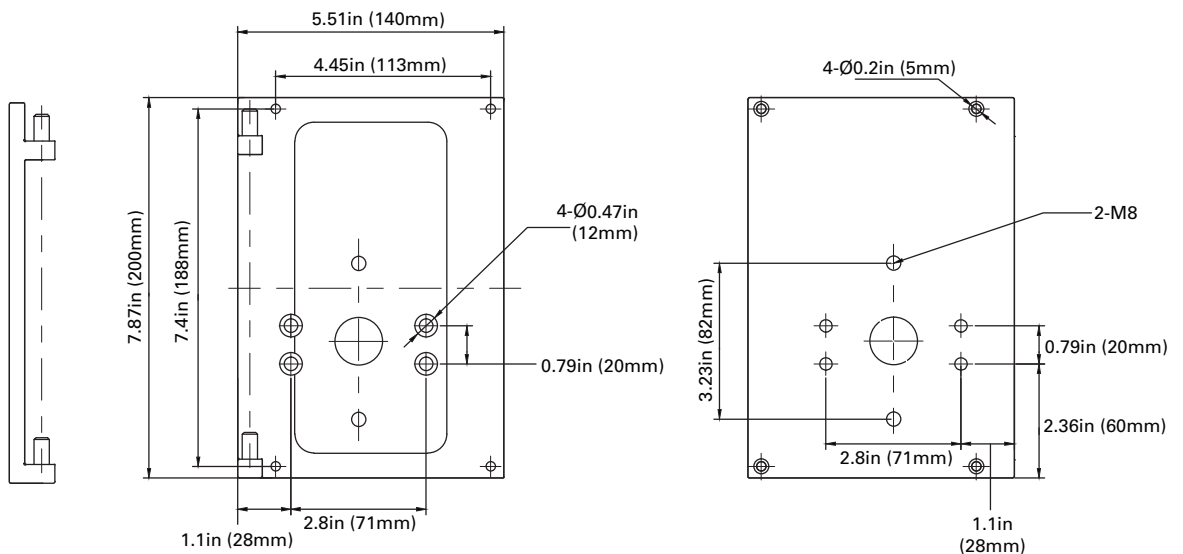

P10471 MT-SAL/YK12/BK

Wall Mount

P10473 MT-AL/WM/BZ

P10474 MT-AL/WM/WH

P10475 MT-AL/WM/BK

PHOTOMETRICS CHART

75 Watt - Type 3
DLC Premium

Illuminance at a Distance		
Center Beam fc	Beam Width	
2.5R	4.7 ft	8.8 ft
5.0R	9.3 ft	17.6 ft
7.5R	14.0 ft	26.4 ft
10.0R	18.7 ft	35.2 ft
12.5R	23.3 ft	44.0 ft
15.0R	28.0 ft	52.8 ft

■ Vert. Spread: 86.0°
■ Horiz. Spread: 120.8°

75 Watt - Type 4
DLC Premium

Illuminance at a Distance		
Center Beam fc	Beam Width	
2.5R	6.7 ft	8.3 ft
5.0R	13.3 ft	16.5 ft
7.5R	20.0 ft	24.8 ft
10.0R	26.7 ft	33.0 ft
12.5R	33.4 ft	41.3 ft
15.0R	40.0 ft	49.5 ft