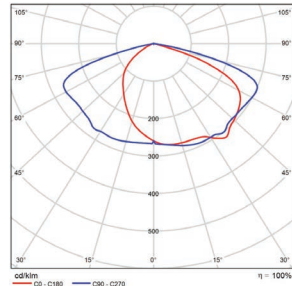

P10471 MT-SAL/YK12/BK

Wall Mount

P10473 MT-AL/WM/BZ

P10474 MT-AL/WM/WH

P10475 MT-AL/WM/BK

PHOTOMETRICS CHART

75 Watt - Type 3
DLC Premium

Illuminance at a Distance		
Center Beam fc	Beam Width	
2.5R	4.7 ft	8.8 ft
5.0R	9.3 ft	17.6 ft
7.5R	14.0 ft	26.4 ft
10.0R	18.7 ft	35.2 ft
12.5R	23.3 ft	44.0 ft
15.0R	28.0 ft	52.8 ft

■ Vert. Spread: 86.0°
■ Horiz. Spread: 120.8°

75 Watt - Type 4
DLC Premium

Illuminance at a Distance		
Center Beam fc	Beam Width	
2.5R	6.7 ft	8.3 ft
5.0R	13.3 ft	16.5 ft
7.5R	20.0 ft	24.8 ft
10.0R	26.7 ft	33.0 ft
12.5R	33.4 ft	41.3 ft
15.0R	40.0 ft	49.5 ft