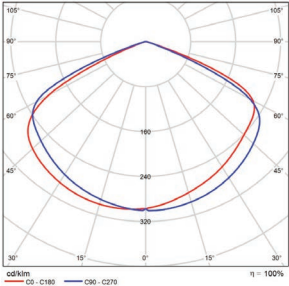

■ Vert. Spread: 102.0°
■ Horiz. Spread: 121.5°

240 Watt - Type 5
DLC Premium

Center Beam fc	Beam Width	
2.5R	1,688 fc	10.9 ft 10.9 ft
5.0R	422 fc	21.9 ft 21.8 ft
7.5R	188 fc	32.8 ft 32.7 ft
10.0R	106 fc	43.8 ft 43.5 ft
12.5R	67.5 fc	54.7 ft 54.4 ft
15.0R	46.9 fc	65.7 ft 65.3 ft

■ Vert. Spread: 130.9°
■ Horiz. Spread: 130.7°

320 Watt - Type 3
DLC Premium

Center Beam fc	Beam Width	
2.5R	1,864 fc	4.2 ft 8.3 ft
5.0R	466 fc	8.3 ft 16.7 ft
7.5R	207 fc	12.5 ft 25.0 ft
10.0R	116 fc	16.6 ft 33.3 ft
12.5R	74.5 fc	20.8 ft 41.7 ft
15.0R	51.8 fc	24.9 ft 50.0 ft

■ Vert. Spread: 79.4°
■ Horiz. Spread: 118.1°

320 Watt - Type 4
DLC Premium

Center Beam fc	Beam Width	
2.5R	1,775 fc	6.2 ft 8.9 ft
5.0R	444 fc	12.3 ft 17.9 ft
7.5R	197 fc	18.5 ft 26.8 ft
10.0R	111 fc	24.7 ft 35.7 ft
12.5R	71.0 fc	30.9 ft 44.6 ft
15.0R	49.3 fc	37.0 ft 53.6 ft

■ Vert. Spread: 102.0°
■ Horiz. Spread: 121.5°

320 Watt - Type 5
DLC Premium

Center Beam fc	Beam Width	
2.5R	2,092 fc	10.7 ft 10.8 ft
5.0R	523 fc	21.4 ft 21.6 ft
7.5R	232 fc	32.1 ft 32.5 ft
10.0R	131 fc	42.7 ft 43.3 ft
12.5R	83.7 fc	53.4 ft 54.1 ft
15.0R	58.1 fc	64.1 ft 64.9 ft