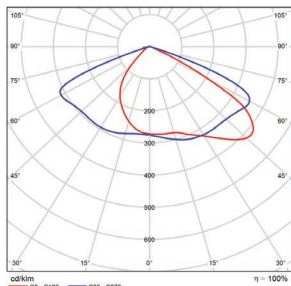

150 Watt - Type 3
DLC Premium

Illuminance at a Distance		
Center Beam fc	Beam Width	
2.5R	4.7 ft	8.8 ft
5.0R	9.3 ft	17.6 ft
7.5R	14.0 ft	26.4 ft
10.0R	18.7 ft	35.2 ft
12.5R	23.3 ft	44.0 ft
15.0R	28.0 ft	52.8 ft

■ Vert. Spread: 86.0°
■ Horiz. Spread: 120.8°