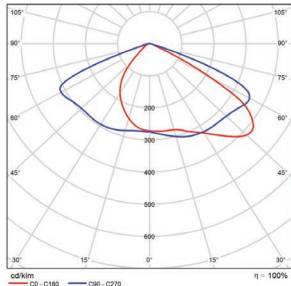

P10471 MT-SAL/YK12/BK

Wall Mount

P10473 MT-AL/WM/BZ

P10474 MT-AL/WM/WH

P10475 MT-AL/WM/BK

PHOTOMETRICS CHART

75 Watt - Type 3
DLC Premium

Illuminance at a Distance		
Center Beam fc	Beam Width	
2.5R	4.7 ft	8.8 ft
5.0R	9.3 ft	17.6 ft
7.5R	14.0 ft	26.4 ft
10.0R	18.7 ft	35.2 ft
12.5R	23.3 ft	44.0 ft
15.0R	28.0 ft	52.8 ft

■ Vert. Spread: 86.0°
■ Horiz. Spread: 120.8°

75 Watt - Type 4
DLC Premium

Illuminance at a Distance		
Center Beam fc	Beam Width	
2.5R	6.7 ft	8.3 ft
5.0R	13.3 ft	16.5 ft
7.5R	20.0 ft	24.8 ft
10.0R	26.7 ft	33.0 ft
12.5R	33.4 ft	41.3 ft
15.0R	40.0 ft	49.5 ft