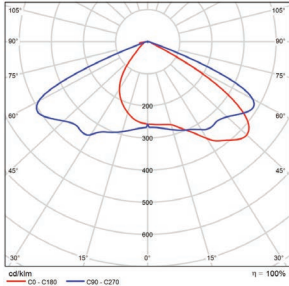

■ Vert. Spread: 131.9°
■ Horiz. Spread: 132.4°

PHOTOMETRICS CHART

240 Watt - Type 3
DLC Premium

Center Beam fc	Beam Width	
2.5R	1,407 fc	4.2 ft 8.3 ft
5.0R	352 fc	8.3 ft 16.7 ft
7.5R	156 fc	12.5 ft 25.0 ft
10.0R	87.9 fc	16.6 ft 33.3 ft
12.5R	56.3 fc	20.8 ft 41.7 ft
15.0R	39.1 fc	24.9 ft 50.0 ft

■ Vert. Spread: 79.4°
■ Horiz. Spread: 118.1°

240 Watt - Type 4
DLC Premium

Center Beam fc	Beam Width	
2.5R	1,340 fc	6.2 ft 8.9 ft
5.0R	335 fc	12.3 ft 17.9 ft
7.5R	149 fc	18.5 ft 26.8 ft
10.0R	83.7 fc	24.7 ft 35.7 ft
12.5R	53.6 fc	30.9 ft 44.6 ft
15.0R	37.2 fc	37.0 ft 53.6 ft

■ Vert. Spread: 102.0°
■ Horiz. Spread: 121.5°

240 Watt - Type 5
DLC Premium

Center Beam fc	Beam Width	
2.5R	1,688 fc	10.9 ft 10.9 ft
5.0R	422 fc	21.9 ft 21.8 ft
7.5R	188 fc	32.8 ft 32.7 ft
10.0R	106 fc	43.8 ft 43.5 ft
12.5R	67.5 fc	54.7 ft 54.4 ft
15.0R	46.9 fc	65.7 ft 65.3 ft

■ Vert. Spread: 130.9°
■ Horiz. Spread: 130.7°

320 Watt - Type 3
DLC Premium

Center Beam fc	Beam Width	
2.5R	1,864 fc	4.2 ft 8.3 ft
5.0R	466 fc	8.3 ft 16.7 ft
7.5R	207 fc	12.5 ft 25.0 ft
10.0R	116 fc	16.6 ft 33.3 ft
12.5R	74.5 fc	20.8 ft 41.7 ft
15.0R	51.8 fc	24.9 ft 50.0 ft