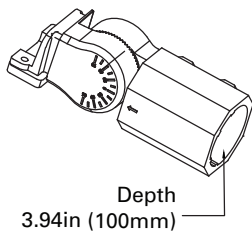

Slip Fitter

P10455 MT-AL/SF/BZ

P10460 MT-AL/SF/WH

P10470 MT-AL/SF/BK