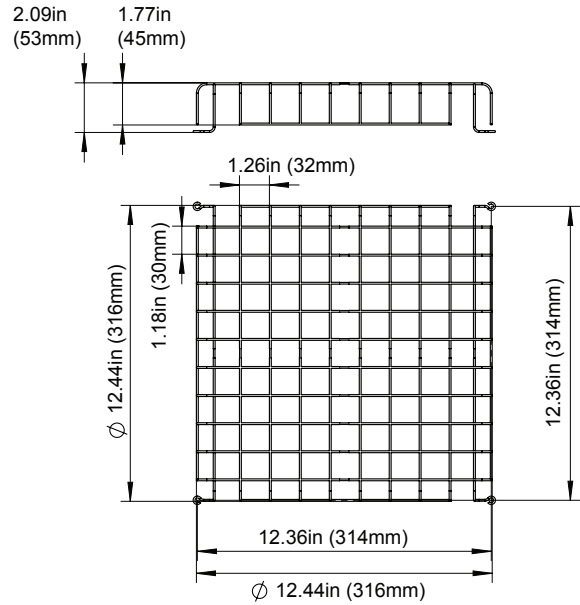

P10391 SPD-L-20KV-480
(Surge Protection 20KV 347-480V)

Wireguard

P10574 WG-SCM10
(Wireguard for 10" SCM)

P10575 WG-SCM13
(Wireguard for 13" SCM)

DIMENSIONS

60SW- 10"x10"
5.51-lbs

100SW-13"x13"
7.72-lbs

60SW with Frosted Lens Cover (P10125)

60SW with Drop Lens (P10126)

DIMENSIONS

Wireguard for 10" SCM

Wireguard for 13" SCM

PHOTOMETRICS CHART

28/45/57 Watt
10" Canopy DLC Premium

Center Beam fc	Beam Width	
300 fc	14.3 ft	12.6 ft
75.1 fc	28.6 ft	25.3 ft
33.4 fc	42.9 ft	37.9 ft
18.8 fc	57.1 ft	50.5 ft
12.0 fc	71.4 ft	63.1 ft
8.35 fc	85.7 ft	75.8 ft

■ Vert. Spread: 141.4°
■ Horiz. Spread: 136.8°

28/45/57 Watt
10" Canopy + P10125 Frosted Lens

Center Beam fc	Beam Width	
314 fc	8.4 ft	8.5 ft
78.5 fc	16.9 ft	17.0 ft
34.9 fc	25.3 ft	25.5 ft
19.6 fc	33.7 ft	33.9 ft
12.6 fc	42.2 ft	42.4 ft
8.72 fc	50.6 ft	50.9 ft

■ Vert. Spread: 118.7°
■ Horiz. Spread: 119.0°

28/45/57 Watt
10" Canopy + P10126 Drop Lens

Center Beam fc	Beam Width	
319 fc	5.6 ft	5.5 ft
79.8 fc	11.3 ft	11.1 ft
35.4 fc	16.9 ft	16.6 ft
19.9 fc	22.5 ft	22.1 ft
12.8 fc	28.2 ft	27.7 ft
8.86 fc	33.8 ft	33.2 ft