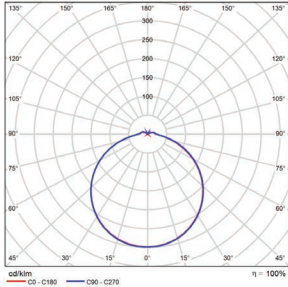

P10391 SPD-L-20KV-480
(Surge Protection 20KV 347-480V)

Wireguard

P10574 WG-SCM10
(Wireguard for 10" SCM)

P10575 WG-SCM13
(Wireguard for 13" SCM)

DIMENSIONS

60SW- 10"x10"
5.51-lbs

100SW-13"x13"
7.72-lbs

60SW with Frosted Lens Cover (P10125)

60SW with Drop Lens (P10126)

DIMENSIONS

Wireguard for 10" SCM

Wireguard for 13" SCM

PHOTOMETRICS CHART

28/45/57 Watt
10" Canopy DLC Premium

Center Beam fc	Beam Width	
300 fc	14.3 ft	12.6 ft
75.1 fc	28.6 ft	25.3 ft
33.4 fc	42.9 ft	37.9 ft
18.8 fc	57.1 ft	50.5 ft
12.0 fc	71.4 ft	63.1 ft
8.35 fc	85.7 ft	75.8 ft

■ Vert. Spread: 141.4°
■ Horiz. Spread: 136.8°

28/45/57 Watt
10" Canopy + P10125 Frosted Lens

Center Beam fc	Beam Width	
314 fc	8.4 ft	8.5 ft
78.5 fc	16.9 ft	17.0 ft
34.9 fc	25.3 ft	25.5 ft
19.6 fc	33.7 ft	33.9 ft
12.6 fc	42.2 ft	42.4 ft
8.72 fc	50.6 ft	50.9 ft

■ Vert. Spread: 118.7°
■ Horiz. Spread: 119.0°

28/45/57 Watt
10" Canopy + P10126 Drop Lens

Center Beam fc	Beam Width	
319 fc	5.6 ft	5.5 ft
79.8 fc	11.3 ft	11.1 ft
35.4 fc	16.9 ft	16.6 ft
19.9 fc	22.5 ft	22.1 ft
12.8 fc	28.2 ft	27.7 ft
8.86 fc	33.8 ft	33.2 ft