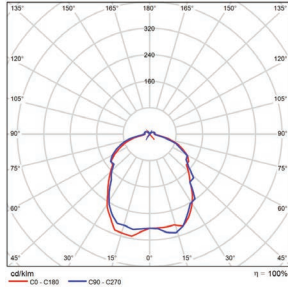

60SW with Drop Lens (P10126)

DIMENSIONS

Wireguard for 10" SCM

Wireguard for 13" SCM

PHOTOMETRICS CHART

28/45/57 Watt
10" Canopy DLC Premium

Center Beam fc	Beam Width	
300 fc	14.3 ft	12.6 ft
75.1 fc	28.6 ft	25.3 ft
33.4 fc	42.9 ft	37.9 ft
18.8 fc	57.1 ft	50.5 ft
12.0 fc	71.4 ft	63.1 ft
8.35 fc	85.7 ft	75.8 ft

■ Vert. Spread: 141.4°
■ Horiz. Spread: 136.8°

28/45/57 Watt
10" Canopy + P10125 Frosted Lens

Center Beam fc	Beam Width	
314 fc	8.4 ft	8.5 ft
78.5 fc	16.9 ft	17.0 ft
34.9 fc	25.3 ft	25.5 ft
19.6 fc	33.7 ft	33.9 ft
12.6 fc	42.2 ft	42.4 ft
8.72 fc	50.6 ft	50.9 ft

■ Vert. Spread: 118.7°
■ Horiz. Spread: 119.0°

28/45/57 Watt
10" Canopy + P10126 Drop Lens

Center Beam fc	Beam Width	
319 fc	5.6 ft	5.5 ft
79.8 fc	11.3 ft	11.1 ft
35.4 fc	16.9 ft	16.6 ft
19.9 fc	22.5 ft	22.1 ft
12.8 fc	28.2 ft	27.7 ft
8.86 fc	33.8 ft	33.2 ft

■ Vert. Spread: 96.9°
■ Horiz. Spread: 95.8°

60/80/100 Watt
13" Canopy DLC Premium

Center Beam fc	Beam Width	
374 fc	19.0 ft	16.4 ft
93.5 fc	37.9 ft	32.8 ft
41.6 fc	56.9 ft	49.2 ft
23.4 fc	75.9 ft	65.6 ft
15.0 fc	94.9 ft	82.0 ft
10.4 fc	113.8 ft	98.4 ft