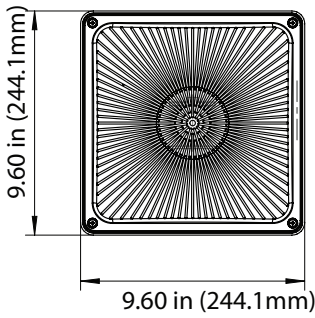

P10391 SPD-L-20KV-480
(Surge Protection 20KV 347-480V)

Wireguard

P10574 WG-SCM10
(Wireguard for 10" SCM)

P10575 WG-SCM13
(Wireguard for 13" SCM)

DIMENSIONS

60SW- 10"x10"
5.51-lbs

100SW-13"x13"
7.72-lbs

60SW with Frosted Lens Cover (P10125)

60SW with Drop Lens (P10126)

DIMENSIONS

Wireguard for 10" SCM

Wireguard for 13" SCM

PHOTOMETRICS CHART

28/45/57 Watt
10" Canopy DLC Premium

Center Beam fc	Beam Width	
300 fc	14.3 ft	12.6 ft
75.1 fc	28.6 ft	25.3 ft
33.4 fc	42.9 ft	37.9 ft
18.8 fc	57.1 ft	50.5 ft
12.0 fc	71.4 ft	63.1 ft
8.35 fc	85.7 ft	75.8 ft

■ Vert. Spread: 141.4°
■ Horiz. Spread: 136.8°

28/45/57 Watt
10" Canopy + P10125 Frosted Lens

Center Beam fc	Beam Width	
314 fc	8.4 ft	8.5 ft
78.5 fc	16.9 ft	17.0 ft
34.9 fc	25.3 ft	25.5 ft
19.6 fc	33.7 ft	33.9 ft
12.6 fc	42.2 ft	42.4 ft
8.72 fc	50.6 ft	50.9 ft

■ Vert. Spread: 118.7°
■ Horiz. Spread: 119.0°

28/45/57 Watt
10" Canopy + P10126 Drop Lens

Center Beam fc	Beam Width	
319 fc	5.6 ft	5.5 ft
79.8 fc	11.3 ft	11.1 ft
35.4 fc	16.9 ft	16.6 ft
19.9 fc	22.5 ft	22.1 ft
12.8 fc	28.2 ft	27.7 ft
8.86 fc	33.8 ft	33.2 ft