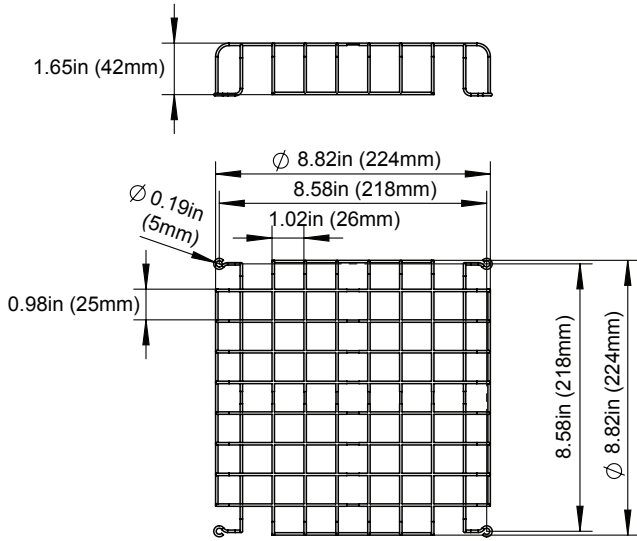

P10391 SPD-L-20KV-480
(Surge Protection 20KV 347-480V)

Wireguard

P10574 WG-SCM10
(Wireguard for 10" SCM)

P10575 WG-SCM13
(Wireguard for 13" SCM)

DIMENSIONS

60SW- 10"x10"
5.51-lbs

100SW-13"x13"
7.72-lbs

60SW with Frosted Lens Cover (P10125)

60SW with Drop Lens (P10126)

DIMENSIONS

Wireguard for 10" SCM

Wireguard for 13" SCM

PHOTOMETRICS CHART

28/45/57 Watt
10" Canopy DLC Premium

Center Beam fc	Beam Width	
300 fc	14.3 ft	12.6 ft
75.1 fc	28.6 ft	25.3 ft
33.4 fc	42.9 ft	37.9 ft
18.8 fc	57.1 ft	50.5 ft
12.0 fc	71.4 ft	63.1 ft
8.35 fc	85.7 ft	75.8 ft

■ Vert. Spread: 141.4°
■ Horiz. Spread: 136.8°

28/45/57 Watt
10" Canopy + P10125 Frosted Lens

Center Beam fc	Beam Width	
314 fc	8.4 ft	8.5 ft
78.5 fc	16.9 ft	17.0 ft
34.9 fc	25.3 ft	25.5 ft
19.6 fc	33.7 ft	33.9 ft
12.6 fc	42.2 ft	42.4 ft
8.72 fc	50.6 ft	50.9 ft

■ Vert. Spread: 118.7°
■ Horiz. Spread: 119.0°

28/45/57 Watt
10" Canopy + P10126 Drop Lens

Center Beam fc	Beam Width	
319 fc	5.6 ft	5.5 ft
79.8 fc	11.3 ft	11.1 ft
35.4 fc	16.9 ft	16.6 ft
19.9 fc	22.5 ft	22.1 ft
12.8 fc	28.2 ft	27.7 ft
8.86 fc	33.8 ft	33.2 ft