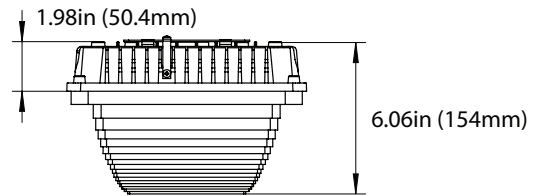

SLIM CANOPY CCT3

CEILING & AREA LUMINAIRES

ORDERING

*P= Premium DLC / *S = Standard DLC

Watts (W)	Ordering Code	Description	CCT (K)	Lumens (Lm)	Equiv. Wattage (W)	Size	Color	IP65 Rated	DLC (S/P)	
28	9545	FX10SCM60SW/8CCT3/BK	3CCT	3,584	100-250	10" x 10"	Black	•	P	
45				(30/40/50K)						5,760
57										7,318
28	9547	FX10SCM60SW/8CCT3/WH	3CCT	3,584	100-250	10" x 10"	White	•	P	
45				(30/40/50K)						5,760
57										7,318
60	9546	FX13SCM100SW/8CCT3/BK	3CCT	7,506	>400	13" x 13"	Black	•	P	
80				(30/40/50K)						10,008
100										12,533

P10391 SPD-L-20KV-480
(Surge Protection 20KV 347-480V)

Wireguard

P10574 WG-SCM10
(Wireguard for 10" SCM)

P10575 WG-SCM13
(Wireguard for 13" SCM)

DIMENSIONS

60SW- 10"x10"
5.51-lbs

100SW-13"x13"
7.72-lbs

60SW with Frosted Lens Cover (P10125)

60SW with Drop Lens (P10126)

DIMENSIONS

Wireguard for 10" SCM

Wireguard for 13" SCM

PHOTOMETRICS CHART

28/45/57 Watt
10" Canopy DLC Premium

Center Beam fc	Beam Width	
300 fc	14.3 ft	12.6 ft
75.1 fc	28.6 ft	25.3 ft
33.4 fc	42.9 ft	37.9 ft
18.8 fc	57.1 ft	50.5 ft
12.0 fc	71.4 ft	63.1 ft
8.35 fc	85.7 ft	75.8 ft