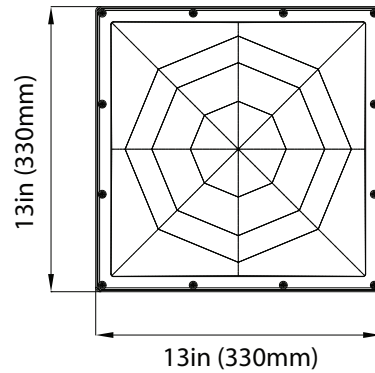

P10391 SPD-L-20KV-480
(Surge Protection 20KV 347-480V)

Wireguard

P10574 WG-SCM10
(Wireguard for 10" SCM)

P10575 WG-SCM13
(Wireguard for 13" SCM)

DIMENSIONS

60SW- 10"x10"
5.51-lbs

100SW-13"x13"
7.72-lbs

60SW with Frosted Lens Cover (P10125)

60SW with Drop Lens (P10126)

DIMENSIONS

Wireguard for 10" SCM

Wireguard for 13" SCM

PHOTOMETRICS CHART

28/45/57 Watt
10" Canopy DLC Premium

Center Beam fc	Beam Width	
300 fc	14.3 ft	12.6 ft
75.1 fc	28.6 ft	25.3 ft
33.4 fc	42.9 ft	37.9 ft
18.8 fc	57.1 ft	50.5 ft
12.0 fc	71.4 ft	63.1 ft
8.35 fc	85.7 ft	75.8 ft

■ Vert. Spread: 141.4°
■ Horiz. Spread: 136.8°

28/45/57 Watt
10" Canopy + P10125 Frosted Lens

Center Beam fc	Beam Width	
314 fc	8.4 ft	8.5 ft
78.5 fc	16.9 ft	17.0 ft
34.9 fc	25.3 ft	25.5 ft
19.6 fc	33.7 ft	33.9 ft
12.6 fc	42.2 ft	42.4 ft
8.72 fc	50.6 ft	50.9 ft

■ Vert. Spread: 118.7°
■ Horiz. Spread: 119.0°

28/45/57 Watt
10" Canopy + P10126 Drop Lens

Center Beam fc	Beam Width	
319 fc	5.6 ft	5.5 ft
79.8 fc	11.3 ft	11.1 ft
35.4 fc	16.9 ft	16.6 ft
19.9 fc	22.5 ft	22.1 ft
12.8 fc	28.2 ft	27.7 ft
8.86 fc	33.8 ft	33.2 ft