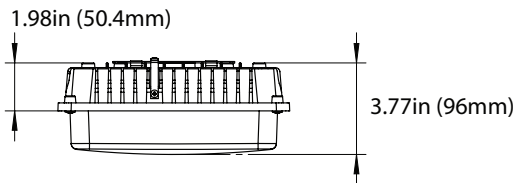

P10391 SPD-L-20KV-480
(Surge Protection 20KV 347-480V)

Wireguard

P10574 WG-SCM10
(Wireguard for 10" SCM)

P10575 WG-SCM13
(Wireguard for 13" SCM)

DIMENSIONS

60SW- 10"x10"
5.51-lbs

100SW-13"x13"
7.72-lbs

60SW with Frosted Lens Cover (P10125)

60SW with Drop Lens (P10126)

DIMENSIONS

Wireguard for 10" SCM

Wireguard for 13" SCM

PHOTOMETRICS CHART

28/45/57 Watt
10" Canopy DLC Premium

Center Beam fc	Beam Width	
300 fc	14.3 ft	12.6 ft
75.1 fc	28.6 ft	25.3 ft
33.4 fc	42.9 ft	37.9 ft
18.8 fc	57.1 ft	50.5 ft
12.0 fc	71.4 ft	63.1 ft
8.35 fc	85.7 ft	75.8 ft