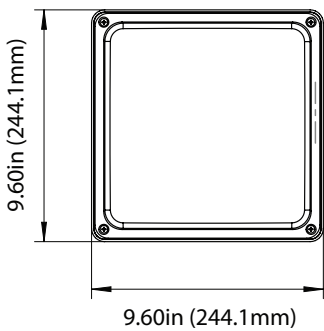

P10391 SPD-L-20KV-480
(Surge Protection 20KV 347-480V)

Wireguard

P10574 WG-SCM10
(Wireguard for 10" SCM)

P10575 WG-SCM13
(Wireguard for 13" SCM)

DIMENSIONS

60SW- 10"x10"
5.51-lbs

100SW-13"x13"
7.72-lbs

60SW with Frosted Lens Cover (P10125)

60SW with Drop Lens (P10126)

DIMENSIONS

Wireguard for 10" SCM

Wireguard for 13" SCM

PHOTOMETRICS CHART

28/45/57 Watt
10" Canopy DLC Premium

Center Beam fc	Beam Width	
300 fc	14.3 ft	12.6 ft
75.1 fc	28.6 ft	25.3 ft
33.4 fc	42.9 ft	37.9 ft
18.8 fc	57.1 ft	50.5 ft
12.0 fc	71.4 ft	63.1 ft
8.35 fc	85.7 ft	75.8 ft

■ Vert. Spread: 141.4°
■ Horiz. Spread: 136.8°

28/45/57 Watt
10" Canopy + P10125 Frosted Lens

Center Beam fc	Beam Width	
314 fc	8.4 ft	8.5 ft
78.5 fc	16.9 ft	17.0 ft
34.9 fc	25.3 ft	25.5 ft
19.6 fc	33.7 ft	33.9 ft
12.6 fc	42.2 ft	42.4 ft
8.72 fc	50.6 ft	50.9 ft