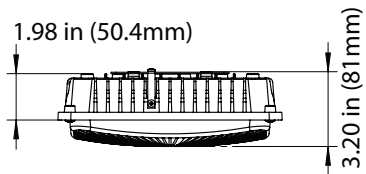

P10391 SPD-L-20KV-480
(Surge Protection 20KV 347-480V)

Wireguard

P10574 WG-SCM10
(Wireguard for 10" SCM)

P10575 WG-SCM13
(Wireguard for 13" SCM)

DIMENSIONS

60SW- 10"x10"
5.51-lbs

100SW-13"x13"
7.72-lbs

60SW with Frosted Lens Cover (P10125)

60SW with Drop Lens (P10126)

DIMENSIONS

Wireguard for 10" SCM

Wireguard for 13" SCM

PHOTOMETRICS CHART

28/45/57 Watt
10" Canopy DLC Premium

Center Beam fc	Beam Width	
300 fc	14.3 ft	12.6 ft
75.1 fc	28.6 ft	25.3 ft
33.4 fc	42.9 ft	37.9 ft
18.8 fc	57.1 ft	50.5 ft
12.0 fc	71.4 ft	63.1 ft
8.35 fc	85.7 ft	75.8 ft