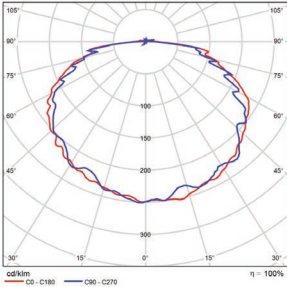

60SW with Drop Lens (P10126)

DIMENSIONS

Wireguard for 10" SCM

Wireguard for 13" SCM

PHOTOMETRICS CHART

28/45/57 Watt
10" Canopy DLC Premium

Center Beam fc	Beam Width	
300 fc	14.3 ft	12.6 ft
75.1 fc	28.6 ft	25.3 ft
33.4 fc	42.9 ft	37.9 ft
18.8 fc	57.1 ft	50.5 ft
12.0 fc	71.4 ft	63.1 ft
8.35 fc	85.7 ft	75.8 ft

■ Vert. Spread: 141.4°
■ Horiz. Spread: 136.8°

28/45/57 Watt
10" Canopy + P10125 Frosted Lens

Center Beam fc	Beam Width	
314 fc	8.4 ft	8.5 ft
78.5 fc	16.9 ft	17.0 ft
34.9 fc	25.3 ft	25.5 ft
19.6 fc	33.7 ft	33.9 ft
12.6 fc	42.2 ft	42.4 ft
8.72 fc	50.6 ft	50.9 ft

■ Vert. Spread: 118.7°
■ Horiz. Spread: 119.0°

28/45/57 Watt
10" Canopy + P10126 Drop Lens

Center Beam fc	Beam Width	
319 fc	5.6 ft	5.5 ft
79.8 fc	11.3 ft	11.1 ft
35.4 fc	16.9 ft	16.6 ft
19.9 fc	22.5 ft	22.1 ft
12.8 fc	28.2 ft	27.7 ft
8.86 fc	33.8 ft	33.2 ft