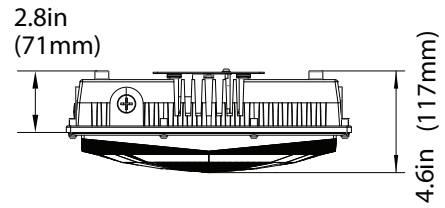

P10391 SPD-L-20KV-480
(Surge Protection 20KV 347-480V)

Wireguard

P10574 WG-SCM10
(Wireguard for 10" SCM)

P10575 WG-SCM13
(Wireguard for 13" SCM)

DIMENSIONS

60SW- 10"x10"
5.51-lbs

100SW-13"x13"
7.72-lbs

60SW with Frosted Lens Cover (P10125)

60SW with Drop Lens (P10126)

DIMENSIONS

Wireguard for 10" SCM

Wireguard for 13" SCM

PHOTOMETRICS CHART

28/45/57 Watt
10" Canopy DLC Premium

Center Beam fc	Beam Width	
300 fc	14.3 ft	12.6 ft
75.1 fc	28.6 ft	25.3 ft
33.4 fc	42.9 ft	37.9 ft
18.8 fc	57.1 ft	50.5 ft
12.0 fc	71.4 ft	63.1 ft
8.35 fc	85.7 ft	75.8 ft