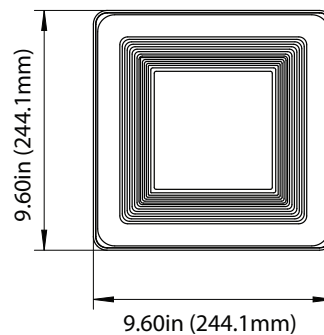

P10391 SPD-L-20KV-480
(Surge Protection 20KV 347-480V)

Wireguard

P10574 WG-SCM10
(Wireguard for 10" SCM)

P10575 WG-SCM13
(Wireguard for 13" SCM)

DIMENSIONS

60SW- 10"x10"
5.51-lbs

100SW-13"x13"
7.72-lbs

60SW with Frosted Lens Cover (P10125)

60SW with Drop Lens (P10126)

DIMENSIONS

Wireguard for 10" SCM

Wireguard for 13" SCM

PHOTOMETRICS CHART

28/45/57 Watt
10" Canopy DLC Premium

Center Beam fc	Beam Width	
300 fc	14.3 ft	12.6 ft
75.1 fc	28.6 ft	25.3 ft
33.4 fc	42.9 ft	37.9 ft
18.8 fc	57.1 ft	50.5 ft
12.0 fc	71.4 ft	63.1 ft
8.35 fc	85.7 ft	75.8 ft

■ Vert. Spread: 141.4°
■ Horiz. Spread: 136.8°

28/45/57 Watt
10" Canopy + P10125 Frosted Lens

Center Beam fc	Beam Width	
314 fc	8.4 ft	8.5 ft
78.5 fc	16.9 ft	17.0 ft
34.9 fc	25.3 ft	25.5 ft
19.6 fc	33.7 ft	33.9 ft
12.6 fc	42.2 ft	42.4 ft
8.72 fc	50.6 ft	50.9 ft

■ Vert. Spread: 118.7°
■ Horiz. Spread: 119.0°

28/45/57 Watt
10" Canopy + P10126 Drop Lens

Center Beam fc	Beam Width	
319 fc	5.6 ft	5.5 ft
79.8 fc	11.3 ft	11.1 ft
35.4 fc	16.9 ft	16.6 ft
19.9 fc	22.5 ft	22.1 ft
12.8 fc	28.2 ft	27.7 ft
8.86 fc	33.8 ft	33.2 ft