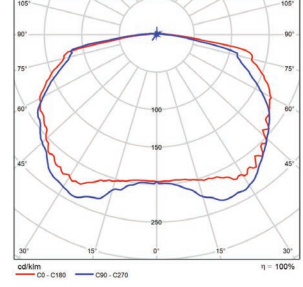

60SW with Drop Lens (P10126)

DIMENSIONS

Wireguard for 10" SCM

Wireguard for 13" SCM

PHOTOMETRICS CHART

28/45/57 Watt
10" Canopy DLC Premium

Center Beam fc	Beam Width	
300 fc	14.3 ft	12.6 ft
75.1 fc	28.6 ft	25.3 ft
33.4 fc	42.9 ft	37.9 ft
18.8 fc	57.1 ft	50.5 ft
12.0 fc	71.4 ft	63.1 ft
8.35 fc	85.7 ft	75.8 ft

■ Vert. Spread: 141.4°
■ Horiz. Spread: 136.8°

28/45/57 Watt
10" Canopy + P10125 Frosted Lens

Center Beam fc	Beam Width	
314 fc	8.4 ft	8.5 ft
78.5 fc	16.9 ft	17.0 ft
34.9 fc	25.3 ft	25.5 ft
19.6 fc	33.7 ft	33.9 ft
12.6 fc	42.2 ft	42.4 ft
8.72 fc	50.6 ft	50.9 ft

■ Vert. Spread: 118.7°
■ Horiz. Spread: 119.0°

28/45/57 Watt
10" Canopy + P10126 Drop Lens

Center Beam fc	Beam Width	
319 fc	5.6 ft	5.5 ft
79.8 fc	11.3 ft	11.1 ft
35.4 fc	16.9 ft	16.6 ft
19.9 fc	22.5 ft	22.1 ft
12.8 fc	28.2 ft	27.7 ft
8.86 fc	33.8 ft	33.2 ft

■ Vert. Spread: 96.9°
■ Horiz. Spread: 95.8°

60/80/100 Watt
13" Canopy DLC Premium

Center Beam fc	Beam Width	
374 fc	19.0 ft	16.4 ft
93.5 fc	37.9 ft	32.8 ft
41.6 fc	56.9 ft	49.2 ft
23.4 fc	75.9 ft	65.6 ft
15.0 fc	94.9 ft	82.0 ft
10.4 fc	113.8 ft	98.4 ft