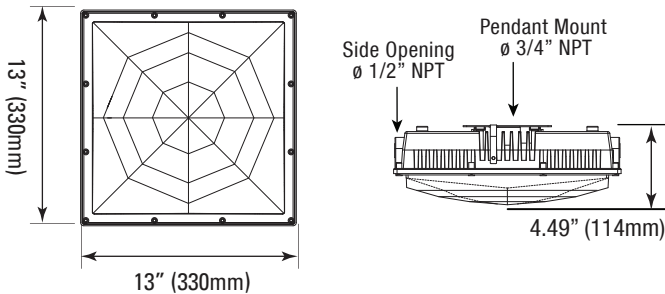

SLIM CANOPY LARGE 13" x 13"

CEILING & AREA LUMINAIRES

ORDERING

*P= Premium DLC / *S = Standard DLC

Watts (W)	Ordering Code	Description	CCT (K)	Lumens (Lm)	Equiv. Wattage (W)	Dim (V)	Size	IP65 Rated	DLC (S/P)
82	9248	LED-FXSCM85/40K/BK	4000K	10,062	400	1-10V	13"x13"	•	P
82	9249	LED-FXSCM85/50K/BK	5000K	10,259	400	1-10V	13"x13"	•	P
100	9211	LED-FXSCM100/40K/BK	4000K	12,795	>400	1-10V	13"x13"	•	P
100	9212	LED-FXSCM100/50K/BK	5000K	13,022	>400	1-10V	13"x13"	•	P

Surge Protection

P10389 SPD-L-10KV-277
(Surge Protection 10KV 120-277V)

P10390 SPD-L-20KV-277
(Surge Protection 20KV 120-277V)

Motion Sensor

P10234 SEN-MC605V-D
(Built-In Motion Sensor 120-277V)

DIMENSIONS

82W 8.45-lbs
100W 11.00-lbs

PHOTOMETRICS CHART

82 Watt
DLC Premium

Center Beam Fc	Beam Width	
3.3R	176 fC	21.9 ft 36.0 R
6.7R	42.7 fC	56.7 ft 73.1 R
10.0R	19.2 fC	84.6 ft 109.0 R
13.3R	10.8 fC	112.5 ft 145.0 R
16.7R	6.88 fC	141.3 ft 182.1 R
20.0R	4.80 fC	169.2 ft 218.1 R

■ Vert. Spread: 153.4°
■ Horiz. Spread: 159.2°

100 Watt
DLC Premium

Center Beam Fc	Beam Width	
3.3R	211 fC	31.1 ft 32.9 R
6.7R	51.1 fC	75.3 ft 66.0 R
10.0R	22.9 fC	112.4 ft 99.7 R
13.3R	13.0 fC	149.5 ft 132.6 R
16.7R	8.22 fC	187.8 ft 166.5 R
20.0R	5.73 fC	224.9 ft 199.4 R