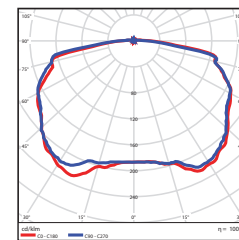

82W 8.45-lbs
100W 11.00-lbs

PHOTOMETRICS CHART

82 Watt
DLC Premium

Center Beam Fc	Beam Width	
3.3R	176 fC	21.9 ft 36.0 R
6.7R	42.7 fC	56.7 ft 73.1 R
10.0R	19.2 fC	84.6 ft 109.0 R
13.3R	10.8 fC	112.5 ft 145.0 R
16.7R	6.88 fC	141.3 ft 182.1 R
20.0R	4.80 fC	169.2 ft 218.1 R

■ Vert. Spread: 153.4°
■ Horiz. Spread: 159.2°

100 Watt
DLC Premium

Center Beam Fc	Beam Width	
3.3R	211 fC	31.1 ft 32.9 R
6.7R	51.1 fC	75.3 ft 66.0 R
10.0R	22.9 fC	112.4 ft 99.7 R
13.3R	13.0 fC	149.5 ft 132.6 R
16.7R	8.22 fC	187.8 ft 166.5 R
20.0R	5.73 fC	224.9 ft 199.4 R