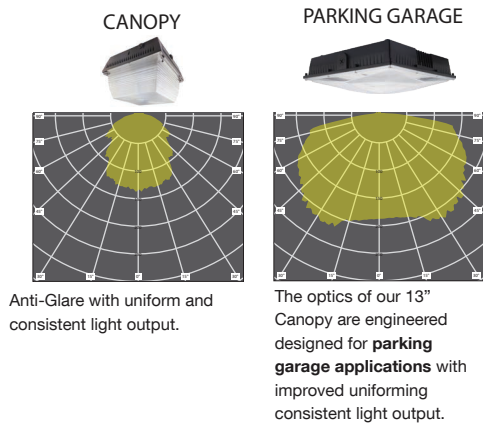

SCM SLIM CANOPY LARGE 13" x 13"

PROJECT: _____

SCHEDULE: _____ DATE: _____

PREPARE BY: _____

NOTES: _____

DESCRIPTION

naturaLED® slim canopy large is DLC Premium listed and ETL with a rating of IP65. Aesthetically pleasing construction, low-profile design with die-cast aluminum housing and shatter-resistant polycarbonate prismatic lens. Dustproof, sealed structure, 1/2" NPT threaded conduit entrances on each side. This fixture comes with optional motion sensor providing: step dimming, area sensitivity, standby time and on/off. The canopy supports both pendant mounting and direct surface mounting ceiling and wall. The Slim Canopy fixture can be Pendant Mounted and accepts a 3/4" NPT threaded and can be mounted to multiple types of J-boxes.

Rated Life 50,000 Hours
Warranty 5 Years

APPLICATIONS

Warehouses, Parking Garages, Offices, Factories, Hospitals, Hotels

FEATURES

- DLC Premium Qualified
- IP65 Rated
- ETL Listed
- ColorTemp: 4000K, 5000K
- Voltage: 120-277V
- Powerfactor >0.9
- Surge Protection: 4KV
- Beam Angle: 160°
- Dimmable: 1-10V
- CRI: >80
- Operating temperature: -22°F -131°F
- Material: aluminum die-cast
- Shatter-resistant polycarbonate lens
- Color: Black
- 5 Year Warranty
- Optional for Purchase: Emergency Driver, Motion Sensor, Beauty Plate

DISTRIBUTION PATTERN

ACCESSORIES

- Beauty Plate
- Emergency Driver
- Motion Sensor
- Surge Protection

SAMPLE NUMBER LED-FXSCM85/40K/BK

STYLE	FAMILY	SERIES	WATTAGE	COLOR TEMP	COLOR
LED LED Lighting	FX Fixture	SCM Slim Canopy	85 <85 Watt	40K 4000K	BK Black