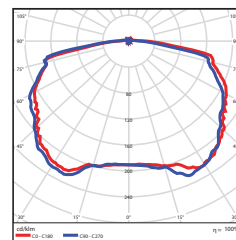

Surge Protection

P10389 SPD-L-10KV-277
(Surge Protection 10KV 120-277V)

P10390 SPD-L-20KV-277
(Surge Protection 20KV 120-277V)

Motion Sensor

P10234 SEN-MC605V-D
(Built-In Motion Sensor 120-277V)

DIMENSIONS

82W 8.45-lbs
100W 11.00-lbs

PHOTOMETRICS CHART

82 Watt
DLC Premium

Center Beam Fc	Beam Width	
3.3R	176 fC	21.9 ft 36.0 R
6.7R	42.7 fC	56.7 ft 73.1 R
10.0R	19.2 fC	84.6 ft 109.0 R
13.3R	10.8 fC	112.5 ft 145.0 R
16.7R	6.88 fC	141.3 ft 182.1 R
20.0R	4.80 fC	169.2 ft 218.1 R

■ Vert. Spread: 153.4°
■ Horiz. Spread: 159.2°

100 Watt
DLC Premium

Center Beam Fc	Beam Width	
3.3R	211 fC	31.1 ft 32.9 R
6.7R	51.1 fC	75.3 ft 66.0 R
10.0R	22.9 fC	112.4 ft 99.7 R
13.3R	13.0 fC	149.5 ft 132.6 R
16.7R	8.22 fC	187.8 ft 166.5 R
20.0R	5.73 fC	224.9 ft 199.4 R