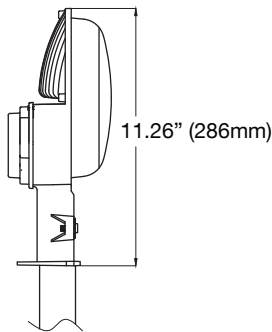

ACCESSORIES (Ordered Separately)

Extension Arm

P10054 MT-DEA16
(Dusk to Dawn 16" Extension Arm Pole)

DIMENSIONS

30 Watt
3.00-lbs

PHOTOMETRICS CHART

30 Watt
DLC Premium

Center Beam Fc	Beam Width
4.3R 79.8 fc	9.7 ft 9.3 ft
9.7R 19.5 fc	19.6 ft 18.7 ft
13.0R 8.74 fc	29.3 ft 28.0 ft
17.3R 4.93 fc	38.9 ft 37.2 ft
21.7R 3.14 fc	48.8 ft 46.7 ft
26.0R 2.18 fc	58.5 ft 56.0 ft

■ Vert. Spread: 96.7°
■ Horiz. Spread: 94.2°

PACKAGE

Case Qty 1 pc