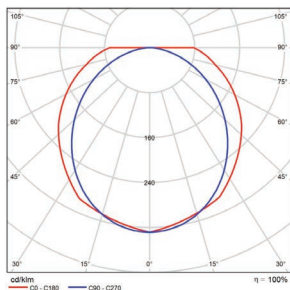

ACCESSORIES (Ordered Separately)

Extension Arm

P10054 MT-DEA16
(Dusk to Dawn 16" Extension Arm Pole)

DIMENSIONS

30 Watt
3.00-lbs

PHOTOMETRICS CHART

30 Watt
DLC Premium

Center Beam Fc	Beam Width
4.3R 79.8 fc	9.7 ft 9.3 ft
9.7R 19.5 fc	19.6 ft 18.7 ft
13.0R 8.74 fc	29.3 ft 28.0 ft
17.3R 4.93 fc	38.9 ft 37.2 ft
21.7R 3.14 fc	48.8 ft 46.7 ft
26.0R 2.18 fc	58.5 ft 56.0 ft

■ Vert. Spread: 96.7°
■ Horiz. Spread: 94.2°

PACKAGE

Case Qty 1 pc