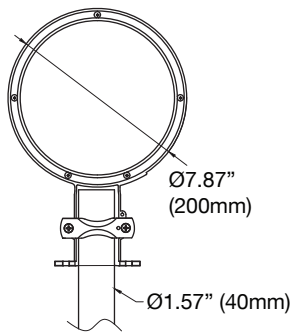

ACCESSORIES (Ordered Separately)

Extension Arm

P10054 MT-DEA16
(Dusk to Dawn 16" Extension Arm Pole)

DIMENSIONS

30 Watt
3.00-lbs

PHOTOMETRICS CHART

30 Watt
DLC Premium

Center Beam Fc	Beam Width
4.3R 79.8 fc	9.7 ft 9.3 ft
9.7R 19.5 fc	19.6 ft 18.7 ft
13.0R 8.74 fc	29.3 ft 28.0 ft
17.3R 4.93 fc	38.9 ft 37.2 ft
21.7R 3.14 fc	48.8 ft 46.7 ft
26.0R 2.18 fc	58.5 ft 56.0 ft

■ Vert. Spread: 96.7°
■ Horiz. Spread: 94.2°

PACKAGE

Case Qty 1 pc