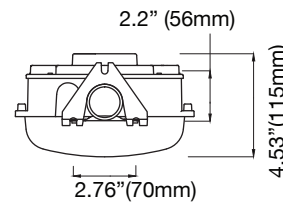

ACCESSORIES (Ordered Separately)

Extension Arm

P10054 MT-DEA16
(Dusk to Dawn 16" Extension Arm Pole)

DIMENSIONS

30 Watt
3.00-lbs

PHOTOMETRICS CHART

30 Watt
DLC Premium

Center Beam Fc	Beam Width
4.3R 79.8 fc	9.7 ft 9.3 ft
9.7R 19.5 fc	19.6 ft 18.7 ft
13.0R 8.74 fc	29.3 ft 28.0 ft
17.3R 4.93 fc	38.9 ft 37.2 ft
21.7R 3.14 fc	48.8 ft 46.7 ft
26.0R 2.18 fc	58.5 ft 56.0 ft

■ Vert. Spread: 96.7°
■ Horiz. Spread: 94.2°

PACKAGE

Case Qty 1 pc