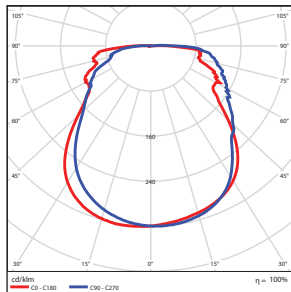

PHOTOMETRICS CHART

29 Watt

38 Watt