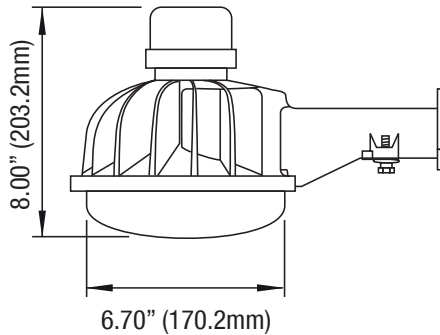

Extension Arm

P10054 MT-DEA16
(Dusk to Dawn 16" Extension Arm Pole)

Shorting Cap

P10053 SEN-PHO-LK-MT/SRT
(Twist-lock mount shorting cap)

DIMENSIONS

29/38W
4.30-lbs

PHOTOMETRICS CHART

29 Watt