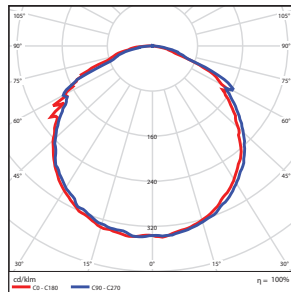

PHOTOMETRICS CHART

29 Watt

38 Watt