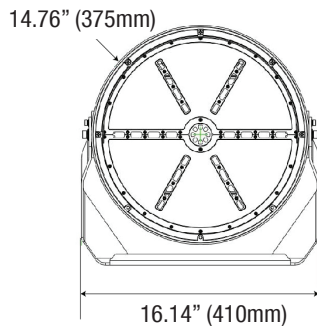

Photocell & Receptacle

K141030 REC3PLK/PHO
(Twist-lock Photocell/Receptacle Mount 120-277V 3 Prong)

K141223 REC3PLK/PHO/480
(Twist-lock Photocell/Receptacle Mount 480V 3 Prong)

DIMENSIONS

400 Watt (5000K)

32.6-lbs

400 Watt (5000K)

with Slip Fitter

PHOTOMETRICS CHART

400 Watt (4x4)
DLC Premium

| Illuminance at a Distance | | | |
|---------------------------|------------|---------|---------|
| Center Beam fc | Beam Width | | |
| 8.3ft | 2,273 fc | 4.2 ft | 4.2 ft |
| 16.7ft | 561 fc | 8.6 ft | 8.4 ft |
| 25.0ft | 251 fc | 12.8 ft | 12.6 ft |
| 33.3ft | 141 fc | 17.1 ft | 16.8 ft |
| 41.7ft | 90.0 fc | 21.4 ft | 21.0 ft |
| 50.0ft | 62.6 fc | 25.6 ft | 25.2 ft |

■ Vert. Spread: 28.7°
■ Horiz. Spread: 28.3°

400 Watt (5x5)
DLC Premium

| Illuminance at a Distance | | | |
|---------------------------|------------|---------|---------|
| Center Beam fc | Beam Width | | |
| 8.3ft | 2,800 fc | 4.3 ft | 4.2 ft |
| 16.7ft | 692 fc | 8.7 ft | 8.5 ft |
| 25.0ft | 309 fc | 13.0 ft | 12.7 ft |
| 33.3ft | 174 fc | 17.3 ft | 16.9 ft |
| 41.7ft | 111 fc | 21.6 ft | 21.2 ft |
| 50.0ft | 77.2 fc | 25.9 ft | 25.4 ft |

■ Vert. Spread: 29.1°
■ Horiz. Spread: 28.5°

500 Watt (4x4)
DLC Premium

| Illuminance at a Distance | | | |
|---------------------------|------------|---------|---------|
| Center Beam fc | Beam Width | | |
| 8.3ft | 2,800 fc | 4.3 ft | 4.2 ft |
| 16.7ft | 692 fc | 8.7 ft | 8.5 ft |
| 25.0ft | 309 fc | 13.0 ft | 12.7 ft |
| 33.3ft | 174 fc | 17.3 ft | 16.9 ft |
| 41.7ft | 111 fc | 21.6 ft | 21.2 ft |
| 50.0ft | 77.2 fc | 25.9 ft | 25.4 ft |