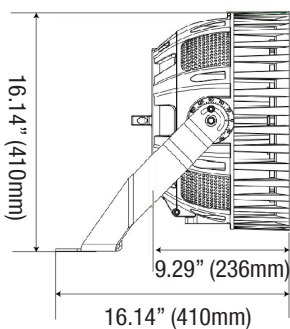

Photocell & Receptacle

K141030 REC3PLK/PHO
(Twist-lock Photocell/Receptacle Mount 120-277V 3 Prong)

K141223 REC3PLK/PHO/480
(Twist-lock Photocell/Receptacle Mount 480V 3 Prong)

DIMENSIONS

400 Watt (5000K)

32.6-lbs

400 Watt (5000K)

with Slip Fitter

PHOTOMETRICS CHART

400 Watt (4x4)
DLC Premium

| Illuminance at a Distance | | | |
|---------------------------|------------|---------|---------|
| Center Beam fc | Beam Width | | |
| 8.3ft | 2,273 fc | 4.2 ft | 4.2 ft |
| 16.7ft | 561 fc | 8.6 ft | 8.4 ft |
| 25.0ft | 251 fc | 12.8 ft | 12.6 ft |
| 33.3ft | 141 fc | 17.1 ft | 16.8 ft |
| 41.7ft | 90.0 fc | 21.4 ft | 21.0 ft |
| 50.0ft | 62.6 fc | 25.6 ft | 25.2 ft |

■ Vert. Spread: 28.7°
■ Horiz. Spread: 28.3°

400 Watt (5x5)
DLC Premium

| Illuminance at a Distance | | | |
|---------------------------|------------|---------|---------|
| Center Beam fc | Beam Width | | |
| 8.3ft | 2,800 fc | 4.3 ft | 4.2 ft |
| 16.7ft | 692 fc | 8.7 ft | 8.5 ft |
| 25.0ft | 309 fc | 13.0 ft | 12.7 ft |
| 33.3ft | 174 fc | 17.3 ft | 16.9 ft |
| 41.7ft | 111 fc | 21.6 ft | 21.2 ft |
| 50.0ft | 77.2 fc | 25.9 ft | 25.4 ft |

■ Vert. Spread: 29.1°
■ Horiz. Spread: 28.5°

500 Watt (4x4)
DLC Premium

| Illuminance at a Distance | | | |
|---------------------------|------------|---------|---------|
| Center Beam fc | Beam Width | | |
| 8.3ft | 2,800 fc | 4.3 ft | 4.2 ft |
| 16.7ft | 692 fc | 8.7 ft | 8.5 ft |
| 25.0ft | 309 fc | 13.0 ft | 12.7 ft |
| 33.3ft | 174 fc | 17.3 ft | 16.9 ft |
| 41.7ft | 111 fc | 21.6 ft | 21.2 ft |
| 50.0ft | 77.2 fc | 25.9 ft | 25.4 ft |