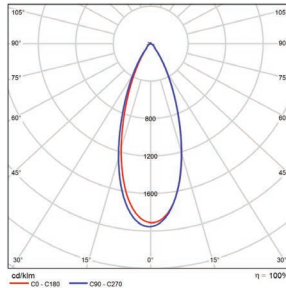

32.6-lbs

400 Watt (5000K)

with Slip Fitter

PHOTOMETRICS CHART

400 Watt (4x4)
DLC Premium

| Illuminance at a Distance | | | |
|---------------------------|------------|---------|---------|
| Center Beam fc | Beam Width | | |
| 8.3ft | 2,273 fc | 4.2 ft | 4.2 ft |
| 16.7ft | 561 fc | 8.6 ft | 8.4 ft |
| 25.0ft | 251 fc | 12.8 ft | 12.6 ft |
| 33.3ft | 141 fc | 17.1 ft | 16.8 ft |
| 41.7ft | 90.0 fc | 21.4 ft | 21.0 ft |
| 50.0ft | 62.6 fc | 25.6 ft | 25.2 ft |

■ Vert. Spread: 28.7°
■ Horiz. Spread: 28.3°

400 Watt (5x5)
DLC Premium

| Illuminance at a Distance | | | |
|---------------------------|------------|---------|---------|
| Center Beam fc | Beam Width | | |
| 8.3ft | 2,800 fc | 4.3 ft | 4.2 ft |
| 16.7ft | 692 fc | 8.7 ft | 8.5 ft |
| 25.0ft | 309 fc | 13.0 ft | 12.7 ft |
| 33.3ft | 174 fc | 17.3 ft | 16.9 ft |
| 41.7ft | 111 fc | 21.6 ft | 21.2 ft |
| 50.0ft | 77.2 fc | 25.9 ft | 25.4 ft |

■ Vert. Spread: 29.1°
■ Horiz. Spread: 28.5°

500 Watt (4x4)
DLC Premium

| Illuminance at a Distance | | | |
|---------------------------|------------|---------|---------|
| Center Beam fc | Beam Width | | |
| 8.3ft | 2,800 fc | 4.3 ft | 4.2 ft |
| 16.7ft | 692 fc | 8.7 ft | 8.5 ft |
| 25.0ft | 309 fc | 13.0 ft | 12.7 ft |
| 33.3ft | 174 fc | 17.3 ft | 16.9 ft |
| 41.7ft | 111 fc | 21.6 ft | 21.2 ft |
| 50.0ft | 77.2 fc | 25.9 ft | 25.4 ft |