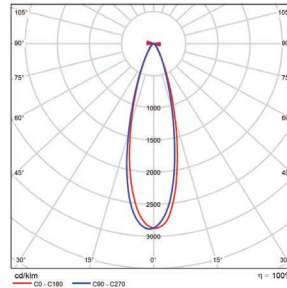

32.6-lbs

400 Watt (5000K)

with Slip Fitter

PHOTOMETRICS CHART

400 Watt (4x4)
DLC Premium

| Illuminance at a Distance | | | |
|---------------------------|------------|---------|---------|
| Center Beam fc | Beam Width | | |
| 8.3ft | 2,273 fc | 4.2 ft | 4.2 ft |
| 16.7ft | 561 fc | 8.6 ft | 8.4 ft |
| 25.0ft | 251 fc | 12.8 ft | 12.6 ft |
| 33.3ft | 141 fc | 17.1 ft | 16.8 ft |
| 41.7ft | 90.0 fc | 21.4 ft | 21.0 ft |
| 50.0ft | 62.6 fc | 25.6 ft | 25.2 ft |

■ Vert. Spread: 28.7°
■ Horiz. Spread: 28.3°

400 Watt (5x5)
DLC Premium

| Illuminance at a Distance | | | |
|---------------------------|------------|---------|---------|
| Center Beam fc | Beam Width | | |
| 8.3ft | 2,800 fc | 4.3 ft | 4.2 ft |
| 16.7ft | 692 fc | 8.7 ft | 8.5 ft |
| 25.0ft | 309 fc | 13.0 ft | 12.7 ft |
| 33.3ft | 174 fc | 17.3 ft | 16.9 ft |
| 41.7ft | 111 fc | 21.6 ft | 21.2 ft |
| 50.0ft | 77.2 fc | 25.9 ft | 25.4 ft |

■ Vert. Spread: 29.1°
■ Horiz. Spread: 28.5°

500 Watt (4x4)
DLC Premium

| Illuminance at a Distance | | | |
|---------------------------|------------|---------|---------|
| Center Beam fc | Beam Width | | |
| 8.3ft | 2,800 fc | 4.3 ft | 4.2 ft |
| 16.7ft | 692 fc | 8.7 ft | 8.5 ft |
| 25.0ft | 309 fc | 13.0 ft | 12.7 ft |
| 33.3ft | 174 fc | 17.3 ft | 16.9 ft |
| 41.7ft | 111 fc | 21.6 ft | 21.2 ft |
| 50.0ft | 77.2 fc | 25.9 ft | 25.4 ft |