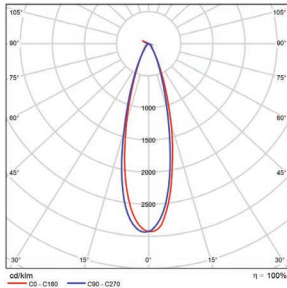

32.6-lbs

400 Watt (5000K)

with Slip Fitter

PHOTOMETRICS CHART

400 Watt (4x4)
DLC Premium

| Illuminance at a Distance | | | |
|---------------------------|------------|---------|---------|
| Center Beam fc | Beam Width | | |
| 8.3ft | 2,273 fc | 4.2 ft | 4.2 ft |
| 16.7ft | 561 fc | 8.6 ft | 8.4 ft |
| 25.0ft | 251 fc | 12.8 ft | 12.6 ft |
| 33.3ft | 141 fc | 17.1 ft | 16.8 ft |
| 41.7ft | 90.0 fc | 21.4 ft | 21.0 ft |
| 50.0ft | 62.6 fc | 25.6 ft | 25.2 ft |

■ Vert. Spread: 28.7°
■ Horiz. Spread: 28.3°

400 Watt (5x5)
DLC Premium

| Illuminance at a Distance | | | |
|---------------------------|------------|---------|---------|
| Center Beam fc | Beam Width | | |
| 8.3ft | 2,800 fc | 4.3 ft | 4.2 ft |
| 16.7ft | 692 fc | 8.7 ft | 8.5 ft |
| 25.0ft | 309 fc | 13.0 ft | 12.7 ft |
| 33.3ft | 174 fc | 17.3 ft | 16.9 ft |
| 41.7ft | 111 fc | 21.6 ft | 21.2 ft |
| 50.0ft | 77.2 fc | 25.9 ft | 25.4 ft |

■ Vert. Spread: 29.1°
■ Horiz. Spread: 28.5°

500 Watt (4x4)
DLC Premium

| Illuminance at a Distance | | | |
|---------------------------|------------|---------|---------|
| Center Beam fc | Beam Width | | |
| 8.3ft | 2,800 fc | 4.3 ft | 4.2 ft |
| 16.7ft | 692 fc | 8.7 ft | 8.5 ft |
| 25.0ft | 309 fc | 13.0 ft | 12.7 ft |
| 33.3ft | 174 fc | 17.3 ft | 16.9 ft |
| 41.7ft | 111 fc | 21.6 ft | 21.2 ft |
| 50.0ft | 77.2 fc | 25.9 ft | 25.4 ft |