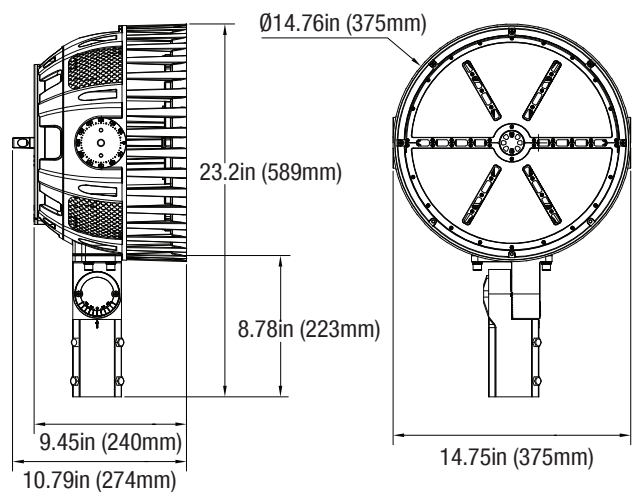

Photocell & Receptacle

K141030 REC3PLK/PHO
(Twist-lock Photocell/Receptacle Mount 120-277V 3 Prong)

K141223 REC3PLK/PHO/480
(Twist-lock Photocell/Receptacle Mount 480V 3 Prong)

DIMENSIONS

400 Watt (5000K)

32.6-lbs

400 Watt (5000K)

with Slip Fitter

PHOTOMETRICS CHART

400 Watt (4x4)
DLC Premium

| Illuminance at a Distance | | | |
|---------------------------|------------|---------|---------|
| Center Beam fc | Beam Width | | |
| 8.3ft | 2,273 fc | 4.2 ft | 4.2 ft |
| 16.7ft | 561 fc | 8.6 ft | 8.4 ft |
| 25.0ft | 251 fc | 12.8 ft | 12.6 ft |
| 33.3ft | 141 fc | 17.1 ft | 16.8 ft |
| 41.7ft | 90.0 fc | 21.4 ft | 21.0 ft |
| 50.0ft | 62.6 fc | 25.6 ft | 25.2 ft |

■ Vert. Spread: 28.7°
■ Horiz. Spread: 28.3°

400 Watt (5x5)
DLC Premium

| Illuminance at a Distance | | | |
|---------------------------|------------|---------|---------|
| Center Beam fc | Beam Width | | |
| 8.3ft | 2,800 fc | 4.3 ft | 4.2 ft |
| 16.7ft | 692 fc | 8.7 ft | 8.5 ft |
| 25.0ft | 309 fc | 13.0 ft | 12.7 ft |
| 33.3ft | 174 fc | 17.3 ft | 16.9 ft |
| 41.7ft | 111 fc | 21.6 ft | 21.2 ft |
| 50.0ft | 77.2 fc | 25.9 ft | 25.4 ft |

■ Vert. Spread: 29.1°
■ Horiz. Spread: 28.5°

500 Watt (4x4)
DLC Premium

| Illuminance at a Distance | | | |
|---------------------------|------------|---------|---------|
| Center Beam fc | Beam Width | | |
| 8.3ft | 2,800 fc | 4.3 ft | 4.2 ft |
| 16.7ft | 692 fc | 8.7 ft | 8.5 ft |
| 25.0ft | 309 fc | 13.0 ft | 12.7 ft |
| 33.3ft | 174 fc | 17.3 ft | 16.9 ft |
| 41.7ft | 111 fc | 21.6 ft | 21.2 ft |
| 50.0ft | 77.2 fc | 25.9 ft | 25.4 ft |