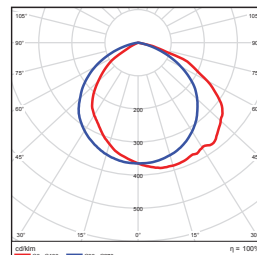

ORDERING

Watts (W)	Ordering Code	Description	CCT (K)	Lumens (Lm)	Equiv. Wattage (W)	Color	Depth* (ADA)	IP65 Rated
15	7462	LED-FXSWP15/40K/BK	4000K	1,740	75	Black	4"	•
15	7463	LED-FXSWP15/50K/BK	5000K	1,797	75	Black	4"	•
29	7453	LED-FXSWP29/50K/BK	5000K	3,329	175	Black	4"	•
29	7574	LED-FXSWP29/40K/DB	4000K	3,329	175	Bronze	4"	•
50	7577	LED-FXSWP50/50K/DB	5000K	5,856	250	Bronze	4"	•

*Accessible for Americans with Disability Act

ACCESSORIES (Ordered Separately)

Photocell Sensor

P10036 SEN-PHO-BT-MT/MV
(Button Photocell 120-277V)

DIMENSIONS

15W / 29W / 50W
3.90-lbs

PHOTOMETRICS CHART

PACKAGE

50 Watt

Case Qty 5 pcs