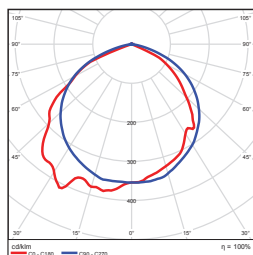

ORDERING

Watts (W)	Ordering Code	Description	CCT (K)	Lumens (Lm)	Equiv. Wattage (W)	Color	Depth* (ADA)	IP65 Rated
15	7462	LED-FXSWP15/40K/BK	4000K	1,740	75	Black	4"	•
15	7463	LED-FXSWP15/50K/BK	5000K	1,797	75	Black	4"	•
29	7453	LED-FXSWP29/50K/BK	5000K	3,329	175	Black	4"	•
29	7574	LED-FXSWP29/40K/DB	4000K	3,329	175	Bronze	4"	•
50	7577	LED-FXSWP50/50K/DB	5000K	5,856	250	Bronze	4"	•

*Accessible for Americans with Disability Act

ACCESSORIES (Ordered Separately)

Photocell Sensor

P10036 SEN-PHO-BT-MT/MV
(Button Photocell 120-277V)

DIMENSIONS

15W / 29W / 50W
3.90-lbs

PHOTOMETRICS CHART

PACKAGE

15 Watt

Case Qty 5 pcs