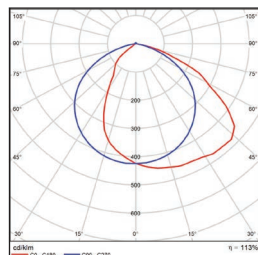

ORDERING

Watts (W)	Ordering Code	Description	CCT (K)	Lumens (Lm)	Equiv. Wattage (W)	Color	Depth* (ADA)	IP65 Rated
15	7462	LED-FXSWP15/40K/BK	4000K	1,740	75	Black	4"	•
15	7463	LED-FXSWP15/50K/BK	5000K	1,797	75	Black	4"	•
29	7453	LED-FXSWP29/50K/BK	5000K	3,329	175	Black	4"	•
29	7574	LED-FXSWP29/40K/DB	4000K	3,329	175	Bronze	4"	•
50	7577	LED-FXSWP50/50K/DB	5000K	5,856	250	Bronze	4"	•

*Accessible for Americans with Disability Act

ACCESSORIES (Ordered Separately)

Photocell Sensor

P10036 SEN-PHO-BT-MT/MV
(Button Photocell 120-277V)

DIMENSIONS

15W / 29W / 50W
3.90-lbs

PHOTOMETRICS CHART

PACKAGE

29 Watt

Case Qty 5 pcs