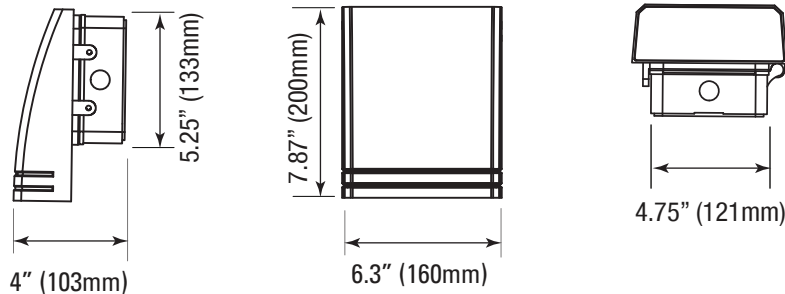

\*Accessible for Americans with Disability Act

ACCESSORIES (Ordered Separately)

Photocell Sensor

P10036 SEN-PHO-BT-MT/MV  
(Button Photocell 120-277V)

DIMENSIONS

15W / 29W / 50W  
3.90-lbs

PHOTOMETRICS CHART