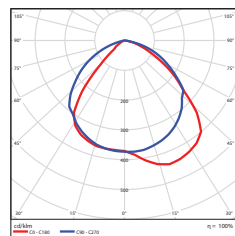

DIMENSIONS

15W / 28W / 45W
5.45-lbs

PHOTOMETRICS CHART

15 Watt

Center Beam Fc	Beam Width
2.5R	11.7 fc 5.3 R 6.0 R
5.0R	29.2 fc 10.6 R 13.5 R
7.5R	13.0 fc 15.8 R 20.3 R
10.0R	7.31 fc 21.1 R 27.0 R
12.5R	4.68 fc 26.4 R 33.8 R
15.0R	3.25 fc 31.7 R 40.5 R

■ Vert. Spread: 93.1°
■ Horiz. Spread: 107.0°

28 Watt DLC Premium

Center Beam Fc	Beam Width
2.5R	206 fc 4.2 R 6.3 R
5.0R	51.6 fc 8.5 R 12.6 R
7.5R	22.9 fc 12.7 R 18.9 R
10.0R	12.9 fc 17.0 R 25.2 R
12.5R	8.25 fc 21.2 R 31.6 R
15.0R	5.73 fc 25.5 R 37.9 R

■ Vert. Spread: 80.7°
■ Horiz. Spread: 103.2°

45 Watt DLC Premium

Center Beam Fc	Beam Width
2.5R	286 fc 3.6 R 5.4 R
5.0R	71.6 fc 7.2 R 10.9 R
7.5R	31.6 fc 10.8 R 16.3 R
10.0R	17.9 fc 14.4 R 21.7 R
12.5R	11.5 fc 18.0 R 27.2 R
15.0R	7.96 fc 21.6 R 32.6 R