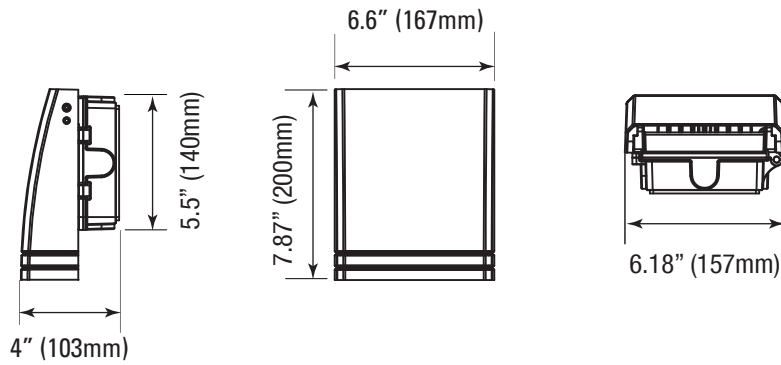

DIMENSIONS

15W / 28W / 45W
5.45-lbs

PHOTOMETRICS CHART

15 Watt

Center Beam Fc	Beam Width
2.5R	11.7 fc 5.3 R 6.0 R
5.0R	29.2 fc 10.6 R 13.5 R
7.5R	13.0 fc 15.8 R 20.3 R
10.0R	7.31 fc 21.1 R 27.0 R
12.5R	4.68 fc 26.4 R 33.8 R
15.0R	3.25 fc 31.7 R 40.5 R

■ Vert. Spread: 93.1°
■ Horiz. Spread: 107.0°

28 Watt DLC Premium

Center Beam Fc	Beam Width
2.5R	206 fc 4.2 R 6.3 R
5.0R	51.6 fc 8.5 R 12.6 R
7.5R	22.9 fc 12.7 R 18.9 R
10.0R	12.9 fc 17.0 R 25.2 R
12.5R	8.25 fc 21.2 R 31.6 R
15.0R	5.73 fc 25.5 R 37.9 R