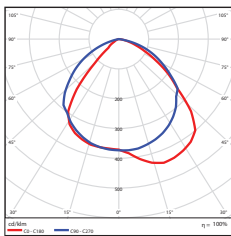

DIMENSIONS

15W / 28W / 45W
5.45-lbs

PHOTOMETRICS CHART

15 Watt

Center Beam Fc	Beam Width
2.5R	11.7 fc 5.3 R 6.0 R
5.0R	29.2 fc 10.6 R 13.5 R
7.5R	13.0 fc 15.8 R 20.3 R
10.0R	7.31 fc 21.1 R 27.0 R
12.5R	4.68 fc 26.4 R 33.8 R
15.0R	3.25 fc 31.7 R 40.5 R

■ Vert. Spread: 93.1°
■ Horiz. Spread: 107.0°

28 Watt DLC Premium

Center Beam Fc	Beam Width
2.5R	206 fc 4.2 R 6.3 R
5.0R	51.6 fc 8.5 R 12.6 R
7.5R	22.9 fc 12.7 R 18.9 R
10.0R	12.9 fc 17.0 R 25.2 R
12.5R	8.25 fc 21.2 R 31.6 R
15.0R	5.73 fc 25.5 R 37.9 R