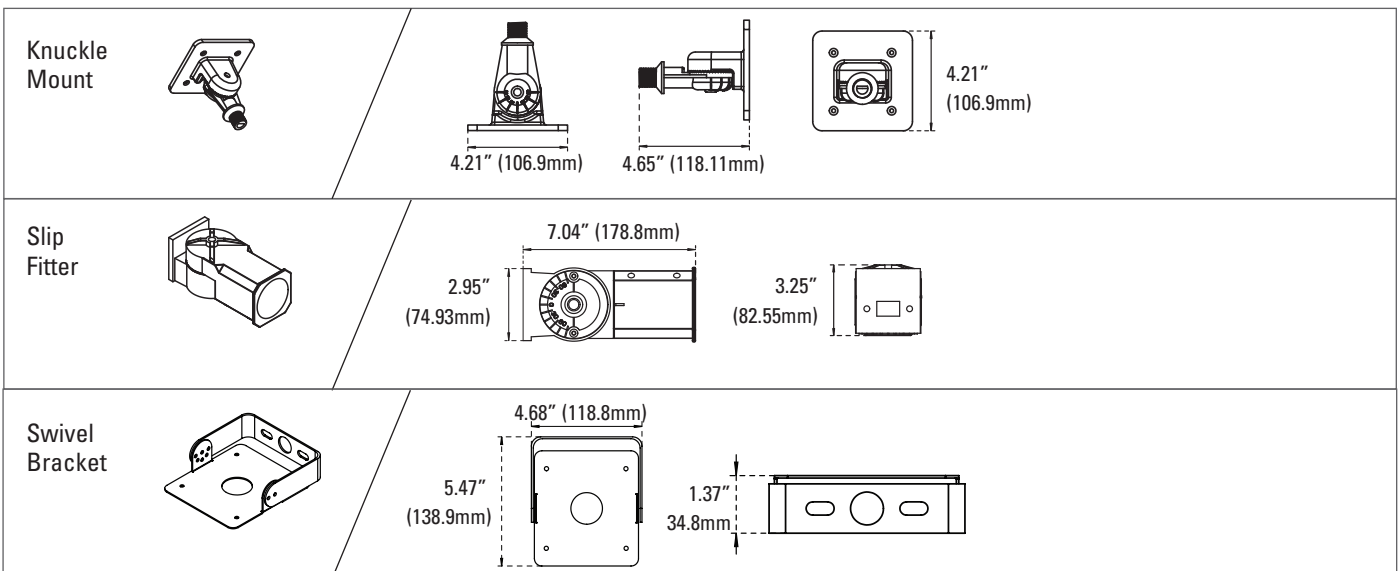

DIMENSIONS

15W / 28W / 45W
5.45-lbs

PHOTOMETRICS CHART

15 Watt

Center Beam Fc	Beam Width
2.5R	11.7 fc 5.3 R 6.0 R
5.0R	29.2 fc 10.6 R 13.5 R
7.5R	13.0 fc 15.8 R 20.3 R
10.0R	7.31 fc 21.1 R 27.0 R
12.5R	4.68 fc 26.4 R 33.8 R
15.0R	3.25 fc 31.7 R 40.5 R