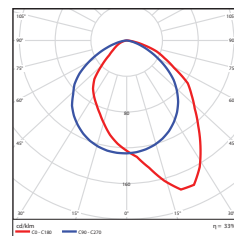

DIMENSIONS

15W / 28W / 45W
5.45-lbs

PHOTOMETRICS CHART

15 Watt

Center Beam Fc	Beam Width
2.5R	11.7 fc 5.3 R 6.0 R
5.0R	29.2 fc 10.6 R 13.5 R
7.5R	13.0 fc 15.8 R 20.3 R
10.0R	7.31 fc 21.1 R 27.0 R
12.5R	4.68 fc 26.4 R 33.8 R
15.0R	3.25 fc 31.7 R 40.5 R

■ Vert. Spread: 93.1°
■ Horiz. Spread: 107.0°

28 Watt DLC Premium

Center Beam Fc	Beam Width
2.5R	206 fc 4.2 R 6.3 R
5.0R	51.6 fc 8.5 R 12.6 R
7.5R	22.9 fc 12.7 R 18.9 R
10.0R	12.9 fc 17.0 R 25.2 R
12.5R	8.25 fc 21.2 R 31.6 R
15.0R	5.73 fc 25.5 R 37.9 R

■ Vert. Spread: 80.7°
■ Horiz. Spread: 103.2°

45 Watt DLC Premium

Center Beam Fc	Beam Width
2.5R	286 fc 3.6 R 5.4 R
5.0R	71.6 fc 7.2 R 10.9 R
7.5R	31.6 fc 10.8 R 16.3 R
10.0R	17.9 fc 14.4 R 21.7 R
12.5R	11.5 fc 18.0 R 27.2 R
15.0R	7.96 fc 21.6 R 32.6 R