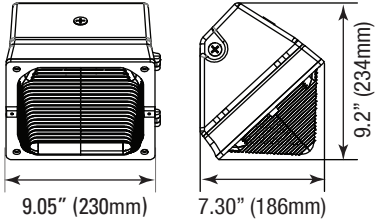

7334 BAEM15-48BC/MV-A
(15W CEC Compliant LED Emergency Driver
for 60W, 80W, 60W CCT3)

Replacement Glass Lens

P10002 LENS-TWP-SMALL
(Glass Lens Gasket for 28W, Size: 9.05"x9.20")

P10000 LENS-TWP-MEDIUM
(Glass Lens Gasket for 38-100W, CCT3, Size: 14.30"x9.20")

Replacement Plastic Lens

P10003 LENS-TWP-PC-MEDIUM
(Plastic Lens Gasket for 38-100W, CCT3, Size: 14.30"x9.20")

TRADITIONAL WALL PACK & CCT 3

WALL & AREA LUMINAIRES

DIMENSIONS

28W
5.51-lbs

38W 6.79-lbs
60W 6.86-lbs

80W 8.07-lbs
CCT3 100W 9.26-lbs

PHOTOMETRICS CHART

28 Watt
DLC Premium

Center Beam fc	Beam Width	
2.5R	136 fc	7.8 R 11.7 R
5.0R	34.0 fc	15.6 R 23.4 R
7.5R	15.1 fc	23.5 R 35.1 R
10.0R	8.50 fc	31.3 R 46.8 R
12.5R	5.44 fc	39.1 R 58.5 R
15.0R	3.78 fc	45.9 R 70.3 R