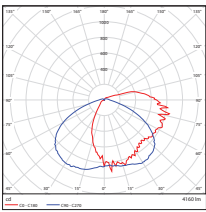

Replacement Plastic Lens

P10003 LENS-TWP-PC-MEDIUM
(Plastic Lens Gasket for 38-100W, CCT3, Size: 14.30"x9.20")

TRADITIONAL WALL PACK & CCT 3

WALL & AREA LUMINAIRES

DIMENSIONS

28W
5.51-lbs

38W 6.79-lbs
60W 6.86-lbs

80W 8.07-lbs
CCT3 100W 9.26-lbs

PHOTOMETRICS CHART

28 Watt
DLC Premium

Center Beam fc	Beam Width	
2.5R	136 fc	7.8 R 11.7 R
5.0R	34.0 fc	15.6 R 23.4 R
7.5R	15.1 fc	23.5 R 35.1 R
10.0R	8.50 fc	31.3 R 46.8 R
12.5R	5.44 fc	39.1 R 58.5 R
15.0R	3.78 fc	45.9 R 70.3 R

Vert. Spread: 114.8°
Horiz. Spread: 133.8°

38 Watt
DLC Premium

Center Beam fc	Beam Width	
2.5R	182 fc	6.5 R 7.2 R
5.0R	45.4 fc	12.9 R 14.4 R
7.5R	20.2 fc	19.4 R 21.5 R
10.0R	11.3 fc	25.9 R 28.7 R
12.5R	7.25 fc	32.4 R 35.9 R
15.0R	5.04 fc	38.8 R 43.1 R