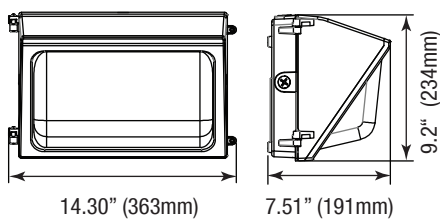

7334 BAEM15-48BC/MV-A
(15W CEC Compliant LED Emergency Driver
for 60W, 80W, 60W CCT3)

Replacement Glass Lens

P10002 LENS-TWP-SMALL
(Glass Lens Gasket for 28W, Size: 9.05"x9.20")

P10000 LENS-TWP-MEDIUM
(Glass Lens Gasket for 38-100W, CCT3, Size: 14.30"x9.20")

Replacement Plastic Lens

P10003 LENS-TWP-PC-MEDIUM
(Plastic Lens Gasket for 38-100W, CCT3, Size: 14.30"x9.20")

TRADITIONAL WALL PACK & CCT 3

WALL & AREA LUMINAIRES

DIMENSIONS

28W
5.51-lbs

38W 6.79-lbs
60W 6.86-lbs

80W 8.07-lbs
CCT3 100W 9.26-lbs

PHOTOMETRICS CHART

28 Watt
DLC Premium

Center Beam fc	Beam Width	
2.5R	136 fc	7.8 R 11.7 R
5.0R	34.0 fc	15.6 R 23.4 R
7.5R	15.1 fc	23.5 R 35.1 R
10.0R	8.50 fc	31.3 R 46.8 R
12.5R	5.44 fc	39.1 R 58.5 R
15.0R	3.78 fc	45.9 R 70.3 R