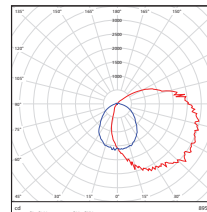

Vert. Spread: 114.8°
Horiz. Spread: 133.8°

38 Watt
DLC Premium

Center Beam fc	Beam Width	
2.5R	182 fc	6.5 R 7.2 R
5.0R	45.4 fc	12.9 R 14.4 R
7.5R	20.2 fc	19.4 R 21.5 R
10.0R	11.3 fc	25.9 R 28.7 R
12.5R	7.25 fc	32.4 R 35.9 R
15.0R	5.04 fc	38.8 R 43.1 R

Vert. Spread: 104.6°
Horiz. Spread: 110.3°

60 Watt
DLC Premium

Center Beam fc	Beam Width	
2.5R	284 fc	6.3 R 5.9 R
5.0R	71.1 fc	12.7 R 11.8 R
7.5R	31.6 fc	19.0 R 17.6 R
10.0R	17.8 fc	25.3 R 23.5 R
12.5R	11.4 fc	31.7 R 29.4 R
15.0R	7.90 fc	38.0 R 35.3 R

Vert. Spread: 103.4°
Horiz. Spread: 99.3°

80 Watt
DLC Premium

Center Beam fc	Beam Width	
2.5R	435 fc	6.8 R 5.8 R
5.0R	109 fc	13.6 R 11.6 R
7.5R	48.5 fc	20.5 R 17.4 R
10.0R	27.3 fc	27.3 R 23.2 R
12.5R	17.5 fc	34.1 R 29.0 R
15.0R	12.1 fc	40.9 R 34.8 R

Vert. Spread: 107.5°
Horiz. Spread: 98.5°

28/38/60 Watt (CCT)
DLC Premium

Center Beam fc	Beam Width	
2.5R	254 fc	6.8 R 7.0 R
5.0R	63.4 fc	13.6 R 13.9 R
7.5R	28.2 fc	20.4 R 20.9 R
10.0R	15.8 fc	27.2 R 27.9 R
12.5R	10.1 fc	34.0 R 34.8 R
15.0R	7.04 fc	40.7 R 41.8 R