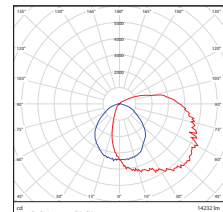

Vert. Spread: 104.6°
Horiz. Spread: 110.3°

60 Watt
DLC Premium

Center Beam fc	Beam Width	
2.5R	284 fc	6.3 R 5.9 R
5.0R	71.1 fc	12.7 R 11.8 R
7.5R	31.6 fc	19.0 R 17.6 R
10.0R	17.8 fc	25.3 R 23.5 R
12.5R	11.4 fc	31.7 R 29.4 R
15.0R	7.90 fc	38.0 R 35.3 R

Vert. Spread: 103.4°
Horiz. Spread: 99.3°

80 Watt
DLC Premium

Center Beam fc	Beam Width	
2.5R	435 fc	6.8 R 5.8 R
5.0R	109 fc	13.6 R 11.6 R
7.5R	48.5 fc	20.5 R 17.4 R
10.0R	27.3 fc	27.3 R 23.2 R
12.5R	17.5 fc	34.1 R 29.0 R
15.0R	12.1 fc	40.9 R 34.8 R

Vert. Spread: 107.5°
Horiz. Spread: 98.5°

28/38/60 Watt (CCT)
DLC Premium

Center Beam fc	Beam Width	
2.5R	254 fc	6.8 R 7.0 R
5.0R	63.4 fc	13.6 R 13.9 R
7.5R	28.2 fc	20.4 R 20.9 R
10.0R	15.8 fc	27.2 R 27.9 R
12.5R	10.1 fc	34.0 R 34.8 R
15.0R	7.04 fc	40.7 R 41.8 R

Vert. Spread: 107.3°
Horiz. Spread: 100.7°

60/80/100 Watt (CCT)
DLC Premium

Center Beam fc	Beam Width	
2.5R	548 fc	6.9 R 6.5 R
5.0R	137 fc	13.9 R 13.0 R
7.5R	60.9 fc	20.8 R 19.5 R
10.0R	34.3 fc	27.8 R 26.0 R
12.5R	21.9 fc	34.7 R 32.5 R
15.0R	15.2 fc	41.7 R 39.0 R