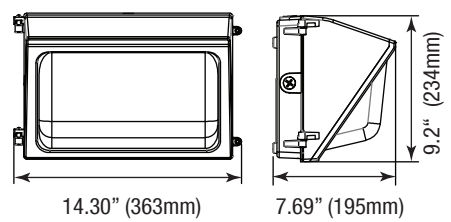

7334 BAEM15-48BC/MV-A
(15W CEC Compliant LED Emergency Driver
for 60W, 80W, 60W CCT3)

Replacement Glass Lens

P10002 LENS-TWP-SMALL
(Glass Lens Gasket for 28W, Size: 9.05"x9.20")

P10000 LENS-TWP-MEDIUM
(Glass Lens Gasket for 38-100W, CCT3, Size: 14.30"x9.20")

Replacement Plastic Lens

P10003 LENS-TWP-PC-MEDIUM
(Plastic Lens Gasket for 38-100W, CCT3, Size: 14.30"x9.20")

TRADITIONAL WALL PACK & CCT 3

WALL & AREA LUMINAIRES

DIMENSIONS

28W
5.51-lbs

38W 6.79-lbs
60W 6.86-lbs

80W 8.07-lbs
CCT3 100W 9.26-lbs

PHOTOMETRICS CHART

28 Watt
DLC Premium

Center Beam fc	Beam Width	
2.5R	136 fc	7.8 R 11.7 R
5.0R	34.0 fc	15.6 R 23.4 R
7.5R	15.1 fc	23.5 R 35.1 R
10.0R	8.50 fc	31.3 R 46.8 R
12.5R	5.44 fc	39.1 R 58.5 R
15.0R	3.78 fc	45.9 R 70.3 R