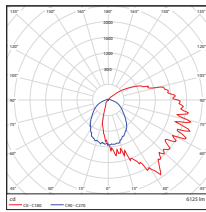

80W 8.07-lbs
CCT3 100W 9.26-lbs

PHOTOMETRICS CHART

28 Watt
DLC Premium

Center Beam fc	Beam Width	
2.5R	136 fc	7.8 R 11.7 R
5.0R	34.0 fc	15.6 R 23.4 R
7.5R	15.1 fc	23.5 R 35.1 R
10.0R	8.50 fc	31.3 R 46.8 R
12.5R	5.44 fc	39.1 R 58.5 R
15.0R	3.78 fc	45.9 R 70.3 R

Vert. Spread: 114.8°
Horiz. Spread: 133.8°

38 Watt
DLC Premium

Center Beam fc	Beam Width	
2.5R	182 fc	6.5 R 7.2 R
5.0R	45.4 fc	12.9 R 14.4 R
7.5R	20.2 fc	19.4 R 21.5 R
10.0R	11.3 fc	25.9 R 28.7 R
12.5R	7.25 fc	32.4 R 35.9 R
15.0R	5.04 fc	38.8 R 43.1 R

Vert. Spread: 104.6°
Horiz. Spread: 110.3°

60 Watt
DLC Premium

Center Beam fc	Beam Width	
2.5R	284 fc	6.3 R 5.9 R
5.0R	71.1 fc	12.7 R 11.8 R
7.5R	31.6 fc	19.0 R 17.6 R
10.0R	17.8 fc	25.3 R 23.5 R
12.5R	11.4 fc	31.7 R 29.4 R
15.0R	7.90 fc	38.0 R 35.3 R