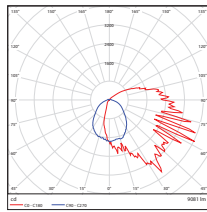

80W 8.07-lbs
CCT3 100W 9.26-lbs

PHOTOMETRICS CHART

28 Watt
DLC Premium

Center Beam fc	Beam Width	
2.5R	136 fc	7.8 R 11.7 R
5.0R	34.0 fc	15.6 R 23.4 R
7.5R	15.1 fc	23.5 R 35.1 R
10.0R	8.50 fc	31.3 R 46.8 R
12.5R	5.44 fc	39.1 R 58.5 R
15.0R	3.78 fc	45.9 R 70.3 R

Vert. Spread: 114.8°
Horiz. Spread: 133.8°

38 Watt
DLC Premium

Center Beam fc	Beam Width	
2.5R	182 fc	6.5 R 7.2 R
5.0R	45.4 fc	12.9 R 14.4 R
7.5R	20.2 fc	19.4 R 21.5 R
10.0R	11.3 fc	25.9 R 28.7 R
12.5R	7.25 fc	32.4 R 35.9 R
15.0R	5.04 fc	38.8 R 43.1 R

Vert. Spread: 104.6°
Horiz. Spread: 110.3°

60 Watt
DLC Premium

Center Beam fc	Beam Width	
2.5R	284 fc	6.3 R 5.9 R
5.0R	71.1 fc	12.7 R 11.8 R
7.5R	31.6 fc	19.0 R 17.6 R
10.0R	17.8 fc	25.3 R 23.5 R
12.5R	11.4 fc	31.7 R 29.4 R
15.0R	7.90 fc	38.0 R 35.3 R

Vert. Spread: 103.4°
Horiz. Spread: 99.3°

80 Watt
DLC Premium

Center Beam fc	Beam Width	
2.5R	435 fc	6.8 R 5.8 R
5.0R	109 fc	13.6 R 11.6 R
7.5R	48.5 fc	20.5 R 17.4 R
10.0R	27.3 fc	27.3 R 23.2 R
12.5R	17.5 fc	34.1 R 29.0 R
15.0R	12.1 fc	40.9 R 34.8 R