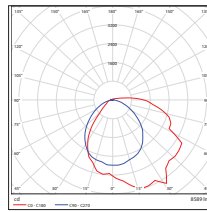

80W 8.07-lbs
CCT3 100W 9.26-lbs

PHOTOMETRICS CHART

28 Watt
DLC Premium

Center Beam fc	Beam Width	
2.5R	136 fc	7.8 R 11.7 R
5.0R	34.0 fc	15.6 R 23.4 R
7.5R	15.1 fc	23.5 R 35.1 R
10.0R	8.50 fc	31.3 R 46.8 R
12.5R	5.44 fc	39.1 R 58.5 R
15.0R	3.78 fc	45.9 R 70.3 R

Vert. Spread: 114.8°
Horiz. Spread: 133.8°

38 Watt
DLC Premium

Center Beam fc	Beam Width	
2.5R	182 fc	6.5 R 7.2 R
5.0R	45.4 fc	12.9 R 14.4 R
7.5R	20.2 fc	19.4 R 21.5 R
10.0R	11.3 fc	25.9 R 28.7 R
12.5R	7.25 fc	32.4 R 35.9 R
15.0R	5.04 fc	38.8 R 43.1 R

Vert. Spread: 104.6°
Horiz. Spread: 110.3°

60 Watt
DLC Premium

Center Beam fc	Beam Width	
2.5R	284 fc	6.3 R 5.9 R
5.0R	71.1 fc	12.7 R 11.8 R
7.5R	31.6 fc	19.0 R 17.6 R
10.0R	17.8 fc	25.3 R 23.5 R
12.5R	11.4 fc	31.7 R 29.4 R
15.0R	7.90 fc	38.0 R 35.3 R

Vert. Spread: 103.4°
Horiz. Spread: 99.3°

80 Watt
DLC Premium

Center Beam fc	Beam Width	
2.5R	435 fc	6.8 R 5.8 R
5.0R	109 fc	13.6 R 11.6 R
7.5R	48.5 fc	20.5 R 17.4 R
10.0R	27.3 fc	27.3 R 23.2 R
12.5R	17.5 fc	34.1 R 29.0 R
15.0R	12.1 fc	40.9 R 34.8 R