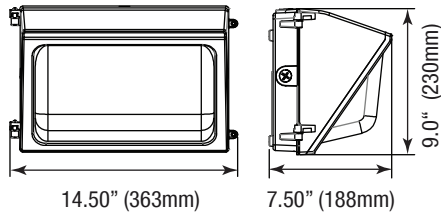

Shield

P10022 CVR-TWP-MEDIUM/DB
(Full Cut-off Shield for medium. Size: 14.5" x 9")

P10023 CVR-TWP-LARGE/DB
(Full Cut-off Shield for Size: 18.5" x 9")

DIMENSIONS

28W
5.51-lbs

58W / 60W
7.00-lbs

59W
12-lbs

PHOTOMETRICS CHART

28 Watt

Center Beam fc	Beam Width
5.0ft	41.9 ft 14.6 ft 15.0 ft
10.0ft	10.5 ft 29.1 ft 30.0 ft
15.0ft	4.66 ft 43.7 ft 45.0 ft
20.0ft	2.62 ft 58.3 ft 59.9 ft
25.0ft	1.68 ft 72.9 ft 74.9 ft
30.0ft	1.17 ft 87.4 ft 89.9 ft

■ Vert. Spread: 111.1°
■ Horiz. Spread: 112.6°

58W / 60 Watt

Center Beam fc	Beam Width
2.5ft	229 ft 3.1 ft
5.0ft	57.2 ft 6.2 ft
7.5ft	25.4 ft 9.3 ft
10.0ft	14.3 ft 12.3 ft
12.5ft	9.16 ft 15.4 ft
15.0ft	6.36 ft 18.5 ft