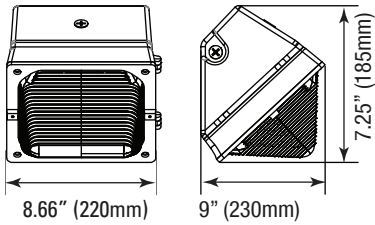

Shield

P10022 CVR-TWP-MEDIUM/DB
(Full Cut-off Shield for medium. Size: 14.5" x 9")

P10023 CVR-TWP-LARGE/DB
(Full Cut-off Shield for Size: 18.5" x 9")

DIMENSIONS

28W
5.51-lbs

58W / 60W
7.00-lbs

59W
12-lbs

PHOTOMETRICS CHART

28 Watt

Center Beam fc	Beam Width
5.0ft	41.9 ft 14.6 ft 15.0 ft
10.0ft	10.5 ft 29.1 ft 30.0 ft
15.0ft	4.66 ft 43.7 ft 45.0 ft
20.0ft	2.62 ft 58.3 ft 59.9 ft
25.0ft	1.68 ft 72.9 ft 74.9 ft
30.0ft	1.17 ft 87.4 ft 89.9 ft