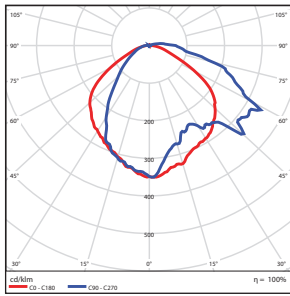

Shield

P10022 CVR-TWP-MEDIUM/DB
(Full Cut-off Shield for medium. Size: 14.5" x 9")

P10023 CVR-TWP-LARGE/DB
(Full Cut-off Shield for Size: 18.5" x 9")

DIMENSIONS

28W
5.51-lbs

58W / 60W
7.00-lbs

59W
12-lbs

PHOTOMETRICS CHART

28 Watt

Center Beam fc	Beam Width
5.0ft	41.9 ft 14.6 ft 15.0 ft
10.0ft	10.5 ft 29.1 ft 30.0 ft
15.0ft	4.66 ft 43.7 ft 45.0 ft
20.0ft	2.62 ft 58.3 ft 59.9 ft
25.0ft	1.68 ft 72.9 ft 74.9 ft
30.0ft	1.17 ft 87.4 ft 89.9 ft

■ Vert. Spread: 111.1°
■ Horiz. Spread: 112.6°

58W / 60 Watt

Center Beam fc	Beam Width
2.5ft	229 ft 3.1 ft
5.0ft	57.2 ft 6.2 ft
7.5ft	25.4 ft 9.3 ft
10.0ft	14.3 ft 12.3 ft
12.5ft	9.16 ft 15.4 ft
15.0ft	6.36 ft 18.5 ft