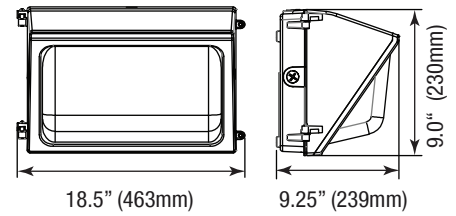

Shield

P10022 CVR-TWP-MEDIUM/DB
(Full Cut-off Shield for medium. Size: 14.5" x 9")

P10023 CVR-TWP-LARGE/DB
(Full Cut-off Shield for Size: 18.5" x 9")

DIMENSIONS

28W
5.51-lbs

58W / 60W
7.00-lbs

59W
12-lbs

PHOTOMETRICS CHART

28 Watt

Center Beam fc	Beam Width
5.0ft	41.9 ft 14.6 ft 15.0 ft
10.0ft	10.5 ft 29.1 ft 30.0 ft
15.0ft	4.66 ft 43.7 ft 45.0 ft
20.0ft	2.62 ft 58.3 ft 59.9 ft
25.0ft	1.68 ft 72.9 ft 74.9 ft
30.0ft	1.17 ft 87.4 ft 89.9 ft