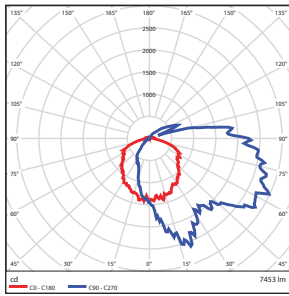

Shield

P10022 CVR-TWP-MEDIUM/DB
(Full Cut-off Shield for medium. Size: 14.5" x 9")

P10023 CVR-TWP-LARGE/DB
(Full Cut-off Shield for Size: 18.5" x 9")

DIMENSIONS

28W
5.51-lbs

58W / 60W
7.00-lbs

59W
12-lbs

PHOTOMETRICS CHART

28 Watt

Center Beam fc	Beam Width
5.0ft	41.9 ft 14.6 ft 15.0 ft
10.0ft	10.5 ft 29.1 ft 30.0 ft
15.0ft	4.66 ft 43.7 ft 45.0 ft
20.0ft	2.62 ft 58.3 ft 59.9 ft
25.0ft	1.68 ft 72.9 ft 74.9 ft
30.0ft	1.17 ft 87.4 ft 89.9 ft

■ Vert. Spread: 111.1°
■ Horiz. Spread: 112.6°

58W / 60 Watt

Center Beam fc	Beam Width
2.5ft	229 ft 3.1 ft
5.0ft	57.2 ft 6.2 ft
7.5ft	25.4 ft 9.3 ft
10.0ft	14.3 ft 12.3 ft
12.5ft	9.16 ft 15.4 ft
15.0ft	6.36 ft 18.5 ft