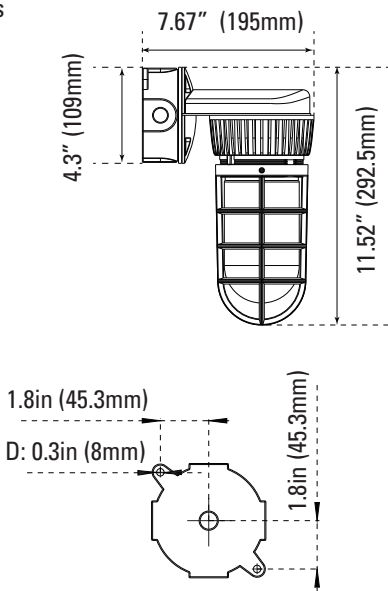

VAPOR TIGHT JELLY JAR

WALL & AREA LUMINAIRES

ORDERING

Watts (W)	Ordering Code	Description	CCT (K)	Lumens (Lm)	Equiv. Wattage (W)	Mount	IP65 Rated	Energy Star
20	7604	LED-FXVTJ20/830/MV-WM	3000K	1,713	150	Wall	•	•
20	7605	LED-FXVTJ20/840/MV-WM	4000K	1,713	150	Wall	•	•
20	7606	LED-FXVTJ20/830/MV-CM	3000K	1,713	150	Ceiling	•	•
20	7607	LED-FXVTJ20/840/MV-CM	4000K	1,713	150	Ceiling	•	•

DIMENSIONS

20W - Wall Mount 3.80-lbs

20W - Ceiling Mount 3.80-lbs

ACCESSORIES (Ordered Separately)

Replacement Lens

P10169 LENS-VTJ
(Replacement Lens for Vapor Tight Jelly Jar)

PHOTOMETRICS CHART

20 Watt Energy Star

Center Beam fc	Beam Width	20.3 ft	40.7 ft	61.0 ft	81.4 ft	101.7 ft	122.0 ft
2.5ft	59.6 fc	20.4 ft	20.3 ft				
5.0ft	14.9 fc	40.0 ft	40.7 ft				
7.5ft	6.62 fc	61.2 ft	61.0 ft				
10.0ft	3.73 fc	81.6 ft	81.4 ft				
12.5ft	2.38 fc	102.0 ft	101.7 ft				
15.0ft	1.66 fc	122.4 ft	122.0 ft				