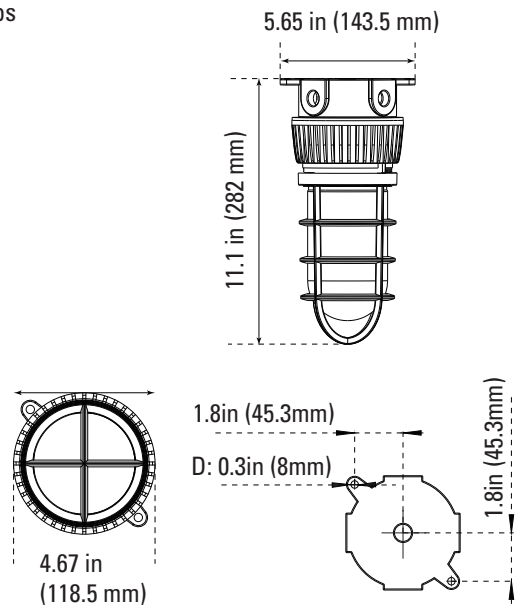

VAPOR TIGHT JELLY JAR

WALL & AREA LUMINAIRES

ORDERING

Watts (W)	Ordering Code	Description	CCT (K)	Lumens (Lm)	Equiv. Wattage (W)	Mount	IP65 Rated	Energy Star
20	7604	LED-FXVTJ20/830/MV-WM	3000K	1,713	150	Wall	•	•
20	7605	LED-FXVTJ20/840/MV-WM	4000K	1,713	150	Wall	•	•
20	7606	LED-FXVTJ20/830/MV-CM	3000K	1,713	150	Ceiling	•	•
20	7607	LED-FXVTJ20/840/MV-CM	4000K	1,713	150	Ceiling	•	•

DIMENSIONS

20W - Wall Mount 3.80-lbs

20W - Ceiling Mount 3.80-lbs

ACCESSORIES (Ordered Separately)

Replacement Lens

P10169 LENS-VTJ
(Replacement Lens for Vapor Tight Jelly Jar)

PHOTOMETRICS CHART

20 Watt Energy Star

Center Beam fc	Beam Width	20.3 ft	40.7 ft	61.0 ft	81.4 ft	101.7 ft	122.0 ft
2.5ft	59.6 fc	20.4 ft	20.3 ft				
5.0ft	14.9 fc	40.0 ft	40.7 ft				
7.5ft	6.62 fc	61.2 ft	61.0 ft				
10.0ft	3.73 fc	81.6 ft	81.4 ft				
12.5ft	2.38 fc	102.0 ft	101.7 ft				
15.0ft	1.66 fc	122.4 ft	122.0 ft				