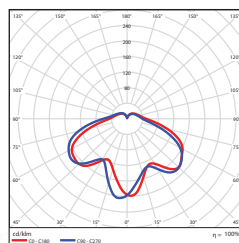

VAPOR TIGHT JELLY JAR

WALL & AREA LUMINAIRES

ORDERING

Watts (W)	Ordering Code	Description	CCT (K)	Lumens (Lm)	Equiv. Wattage (W)	Mount	IP65 Rated	Energy Star
20	7604	LED-FXVTJ20/830/MV-WM	3000K	1,713	150	Wall	•	•
20	7605	LED-FXVTJ20/840/MV-WM	4000K	1,713	150	Wall	•	•
20	7606	LED-FXVTJ20/830/MV-CM	3000K	1,713	150	Ceiling	•	•
20	7607	LED-FXVTJ20/840/MV-CM	4000K	1,713	150	Ceiling	•	•

DIMENSIONS

20W - Wall Mount 3.80-lbs

20W - Ceiling Mount 3.80-lbs

ACCESSORIES (Ordered Separately)

Replacement Lens

P10169 LENS-VTJ
(Replacement Lens for Vapor Tight Jelly Jar)

PHOTOMETRICS CHART

20 Watt Energy Star

Center Beam fc	Beam Width	20.3 ft	40.7 ft	61.0 ft	81.4 ft	101.7 ft	122.0 ft
2.5ft	59.6 fc	20.4 ft	20.3 ft				
5.0ft	14.9 fc	40.0 ft	40.7 ft				
7.5ft	6.62 fc	61.2 ft	61.0 ft				
10.0ft	3.73 fc	81.6 ft	81.4 ft				
12.5ft	2.38 fc	102.0 ft	101.7 ft				
15.0ft	1.66 fc	122.4 ft	122.0 ft				