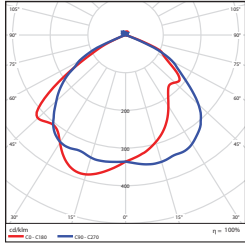

DIMENSIONS

12W (Horizontal)  
0.2-lbs

18W (Horizontal)  
0.42-lbs

12W (Vertical)  
0.2-lbs

18W (Vertical)  
0.33-lbs

PHOTOMETRICS CHART

**12W 3500K (Horizontal)**  
DLC Standard

Center Beam Fc	Beam Width	
2.5ft	87.9 ft	5.0 ft 5.9 ft
5.0ft	22.0 ft	10.0 ft 11.8 ft
7.5ft	9.77 ft	14.9 ft 17.6 ft
10.0ft	5.50 ft	19.9 ft 23.5 ft
12.5ft	3.52 ft	24.9 ft 29.4 ft
15.0ft	2.44 ft	29.9 ft 35.3 ft

■ Vert. Spread: 89.8°  
■ Horiz. Spread: 99.3°

**12W 4000K (Horizontal)**  
DLC Standard

Center Beam Fc	Beam Width	
2.5ft	87.9 ft	5.0 ft 5.9 ft
5.0ft	22.0 ft	10.0 ft 11.8 ft
7.5ft	9.77 ft	14.9 ft 17.6 ft
10.0ft	5.50 ft	19.9 ft 23.5 ft
12.5ft	3.52 ft	24.9 ft 29.4 ft
15.0ft	2.44 ft	29.9 ft 35.3 ft

■ Vert. Spread: 89.8°  
■ Horiz. Spread: 99.3°

**18W 4000K (Horizontal)**  
DLC Standard

Center Beam Fc	Beam Width	
2.5ft	101 ft	6.1 ft 7.3 ft
5.0ft	25.3 ft	12.1 ft 14.5 ft
7.5ft	11.2 ft	18.2 ft 21.8 ft
10.0ft	6.32 ft	24.2 ft 29.1 ft
12.5ft	4.05 ft	30.3 ft 36.3 ft
15.0ft	2.81 ft	36.4 ft 43.6 ft

■ Vert. Spread: 100.9°  
■ Horiz. Spread: 111.0°

**12W 3500K (Vertical)**  
DLC Standard

Center Beam Fc	Beam Width	
2.5ft	37.3 ft	4.4 ft 2.2 ft
5.0ft	9.33 ft	8.3 ft 4.4 ft
7.5ft	4.15 ft	12.4 ft 6.6 ft
10.0ft	2.33 ft	16.6 ft 8.7 ft
12.5ft	1.49 ft	20.7 ft 10.9 ft
15.0ft	1.04 ft	24.9 ft 13.1 ft