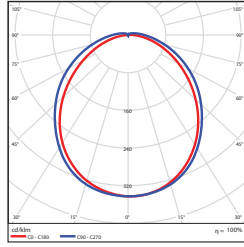

DIMENSIONS

12W (Horizontal)  
0.2-lbs

18W (Horizontal)  
0.42-lbs

12W (Vertical)  
0.2-lbs

18W (Vertical)  
0.33-lbs

PHOTOMETRICS CHART

**12W 3500K (Horizontal)**  
DLC Standard

Center Beam Fc	Beam Width	
2.5ft	87.9 ft	5.0 ft 5.9 ft
5.0ft	22.0 ft	10.0 ft 11.8 ft
7.5ft	9.77 ft	14.9 ft 17.6 ft
10.0ft	5.50 ft	19.9 ft 23.5 ft
12.5ft	3.52 ft	24.9 ft 29.4 ft
15.0ft	2.44 ft	29.9 ft 35.3 ft

■ Vert. Spread: 89.8°  
■ Horiz. Spread: 99.3°

**12W 4000K (Horizontal)**  
DLC Standard

Center Beam Fc	Beam Width	
2.5ft	87.9 ft	5.0 ft 5.9 ft
5.0ft	22.0 ft	10.0 ft 11.8 ft
7.5ft	9.77 ft	14.9 ft 17.6 ft
10.0ft	5.50 ft	19.9 ft 23.5 ft
12.5ft	3.52 ft	24.9 ft 29.4 ft
15.0ft	2.44 ft	29.9 ft 35.3 ft

■ Vert. Spread: 89.8°  
■ Horiz. Spread: 99.3°

**18W 4000K (Horizontal)**  
DLC Standard

Center Beam Fc	Beam Width	
2.5ft	101 ft	6.1 ft 7.3 ft
5.0ft	25.3 ft	12.1 ft 14.5 ft
7.5ft	11.2 ft	18.2 ft 21.8 ft
10.0ft	6.32 ft	24.2 ft 29.1 ft
12.5ft	4.05 ft	30.3 ft 36.3 ft
15.0ft	2.81 ft	36.4 ft 43.6 ft

■ Vert. Spread: 100.9°  
■ Horiz. Spread: 111.0°

**12W 3500K (Vertical)**  
DLC Standard

Center Beam Fc	Beam Width	
2.5ft	37.3 ft	4.4 ft 2.2 ft
5.0ft	9.33 ft	8.3 ft 4.4 ft
7.5ft	4.15 ft	12.4 ft 6.6 ft
10.0ft	2.33 ft	16.6 ft 8.7 ft
12.5ft	1.49 ft	20.7 ft 10.9 ft
15.0ft	1.04 ft	24.9 ft 13.1 ft