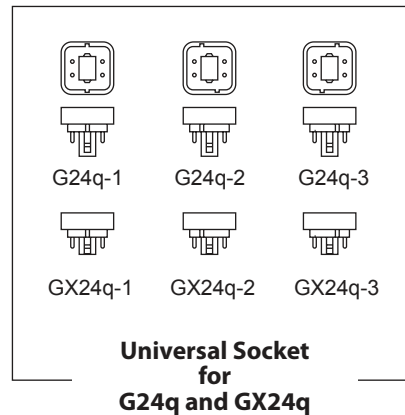

UNIVERSAL SOCKET