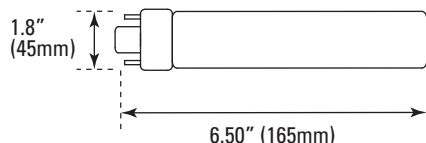

**UNIVERSAL SOCKET**

**SAMPLE NUMBER LED12PL/H/100L/4P/835/IF**

STYLE	WATTAGE	SERIES	POSITION	LUMENS	PIN	CRI/COLOR TEMP	IF
LED	12	PL	H	100L	4P	835	IF
LED Lighting	12 Watt	PL Lamps	Horizontal	<1,000 Lumens	4-Pin	CRI 80 3500K	Instant Fit

ORDERING

\*P= Premium DLC / \*S = Standard DLC

Watts (W)	Ordering Code	Description	CCT (K)	Lumens (Lm)	Base	Position	Equiv. Wattage (W)	Damp Location	DLC (S/P)
12	4547	LED12PL/H/100L/4P/835/IF	3500K	1,050	G24q/GX24q	horizontal	26	•	S
12	4548	LED12PL/H/100L/4P/840/IF	4000K	1,100	G24q/GX24q	horizontal	26	•	S
18.5	4545	LED18PL/H/185L/4P/840/IF	4000K	1,850	G24q/GX24q	horizontal	42	•	S
12.5	4549	LED12PL/V/100L/4P/835/IF	3500K	1,050	G24q/GX24q	vertical	26	•	S
12.5	4550	LED12PL/V/100L/4P/840/IF	4000K	1,100	G24q/GX24q	vertical	26	•	S
20	4546	LED18PL/V/185L/4P/840/IF	4000K	1,850	G24q/GX24q	vertical	42	•	S

DIMENSIONS

12W (Horizontal)  
0.2-lbs

18W (Horizontal)  
0.42-lbs

12W (Vertical)  
0.2-lbs

18W (Vertical)  
0.33-lbs

PHOTOMETRICS CHART

**12W 3500K (Horizontal)**  
DLC Standard

Center Beam Fc	Beam Width	
2.5ft	87.9 ft	5.0 ft 5.9 ft
5.0ft	22.0 ft	10.0 ft 11.8 ft
7.5ft	9.77 ft	14.9 ft 17.6 ft
10.0ft	5.50 ft	19.9 ft 23.5 ft
12.5ft	3.52 ft	24.9 ft 29.4 ft
15.0ft	2.44 ft	29.9 ft 35.3 ft

■ Vert. Spread: 89.8°  
■ Horiz. Spread: 99.3°

**12W 4000K (Horizontal)**  
DLC Standard

Center Beam Fc	Beam Width	
2.5ft	87.9 ft	5.0 ft 5.9 ft
5.0ft	22.0 ft	10.0 ft 11.8 ft
7.5ft	9.77 ft	14.9 ft 17.6 ft
10.0ft	5.50 ft	19.9 ft 23.5 ft
12.5ft	3.52 ft	24.9 ft 29.4 ft
15.0ft	2.44 ft	29.9 ft 35.3 ft