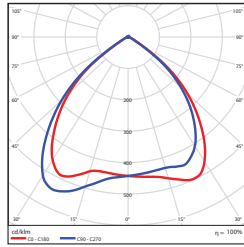

■ Vert. Spread: 89.8°  
■ Horiz. Spread: 99.3°

**18W 4000K (Horizontal)**  
DLC Standard

Center Beam Fc	Beam Width	
2.5ft	101 ft	6.1 ft 7.3 ft
5.0ft	25.3 ft	12.1 ft 14.5 ft
7.5ft	11.2 ft	18.2 ft 21.8 ft
10.0ft	6.32 ft	24.2 ft 29.1 ft
12.5ft	4.05 ft	30.3 ft 36.3 ft
15.0ft	2.81 ft	36.4 ft 43.6 ft

■ Vert. Spread: 100.9°  
■ Horiz. Spread: 111.0°

**12W 3500K (Vertical)**  
DLC Standard

Center Beam Fc	Beam Width	
2.5ft	37.3 ft	4.4 ft 2.2 ft
5.0ft	9.33 ft	8.3 ft 4.4 ft
7.5ft	4.15 ft	12.4 ft 6.6 ft
10.0ft	2.33 ft	16.6 ft 8.7 ft
12.5ft	1.49 ft	20.7 ft 10.9 ft
15.0ft	1.04 ft	24.9 ft 13.1 ft

■ Vert. Spread: 79.3°  
■ Horiz. Spread: 47.2°

**12W 4000K (Vertical)**  
DLC Standard

Center Beam Fc	Beam Width	
2.5ft	37.3 ft	4.1 ft 2.2 ft
5.0ft	9.33 ft	8.3 ft 4.4 ft
7.5ft	4.15 ft	12.4 ft 6.6 ft
10.0ft	2.33 ft	16.6 ft 8.7 ft
12.5ft	1.49 ft	20.7 ft 10.9 ft
15.0ft	1.04 ft	24.9 ft 13.1 ft

■ Vert. Spread: 79.3°  
■ Horiz. Spread: 47.2°

**18W 4000K (Vertical)**  
DLC Standard

Center Beam Fc	Beam Width	
2.5ft	100 ft	4.4 ft 5.0 ft
5.0ft	25.0 ft	8.7 ft 10.0 ft
7.5ft	11.1 ft	13.1 ft 15.0 ft
10.0ft	6.26 ft	17.4 ft 20.1 ft
12.5ft	4.00 ft	21.8 ft 25.1 ft
15.0ft	2.78 ft	26.1 ft 30.1 ft