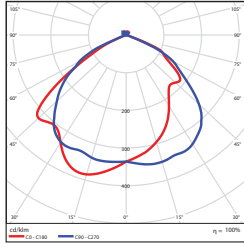

DIMENSIONS

12W (Horizontal)  
0.2-lbs

18W (Horizontal)  
0.42-lbs

12W (Vertical)  
0.2-lbs

18W (Vertical)  
0.33-lbs

PHOTOMETRICS CHART

**12W 3500K (Horizontal)**  
DLC Standard

Center Beam Fc	Beam Width	
2.5ft	87.9 ft	5.0 ft 5.9 ft
5.0ft	22.0 ft	10.0 ft 11.8 ft
7.5ft	9.77 ft	14.9 ft 17.6 ft
10.0ft	5.50 ft	19.9 ft 23.5 ft
12.5ft	3.52 ft	24.9 ft 29.4 ft
15.0ft	2.44 ft	29.9 ft 35.3 ft

■ Vert. Spread: 89.8°  
■ Horiz. Spread: 99.3°

**12W 4000K (Horizontal)**  
DLC Standard

Center Beam Fc	Beam Width	
2.5ft	87.9 ft	5.0 ft 5.9 ft
5.0ft	22.0 ft	10.0 ft 11.8 ft
7.5ft	9.77 ft	14.9 ft 17.6 ft
10.0ft	5.50 ft	19.9 ft 23.5 ft
12.5ft	3.52 ft	24.9 ft 29.4 ft
15.0ft	2.44 ft	29.9 ft 35.3 ft

■ Vert. Spread: 89.8°  
■ Horiz. Spread: 99.3°

**18W 4000K (Horizontal)**  
DLC Standard

Center Beam Fc	Beam Width	
2.5ft	101 ft	6.1 ft 7.3 ft
5.0ft	25.3 ft	12.1 ft 14.5 ft
7.5ft	11.2 ft	18.2 ft 21.8 ft
10.0ft	6.32 ft	24.2 ft 29.1 ft
12.5ft	4.05 ft	30.3 ft 36.3 ft
15.0ft	2.81 ft	36.4 ft 43.6 ft

■ Vert. Spread: 100.9°  
■ Horiz. Spread: 111.0°

**12W 3500K (Vertical)**  
DLC Standard

Center Beam Fc	Beam Width	
2.5ft	37.3 ft	4.4 ft 2.2 ft
5.0ft	9.33 ft	8.3 ft 4.4 ft
7.5ft	4.15 ft	12.4 ft 6.6 ft
10.0ft	2.33 ft	16.6 ft 8.7 ft
12.5ft	1.49 ft	20.7 ft 10.9 ft
15.0ft	1.04 ft	24.9 ft 13.1 ft