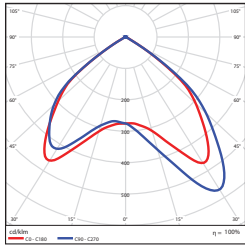

DIMENSIONS

12W (Horizontal)  
0.2-lbs

18W (Horizontal)  
0.42-lbs

12W (Vertical)  
0.2-lbs

18W (Vertical)  
0.33-lbs

PHOTOMETRICS CHART

**12W 3500K (Horizontal)**  
DLC Standard

Center Beam Fc	Beam Width	
2.5ft	87.9 ft	5.0 ft 5.9 ft
5.0ft	22.0 ft	10.0 ft 11.8 ft
7.5ft	9.77 ft	14.9 ft 17.6 ft
10.0ft	5.50 ft	19.9 ft 23.5 ft
12.5ft	3.52 ft	24.9 ft 29.4 ft
15.0ft	2.44 ft	29.9 ft 35.3 ft

■ Vert. Spread: 89.8°  
■ Horiz. Spread: 99.3°

**12W 4000K (Horizontal)**  
DLC Standard

Center Beam Fc	Beam Width	
2.5ft	87.9 ft	5.0 ft 5.9 ft
5.0ft	22.0 ft	10.0 ft 11.8 ft
7.5ft	9.77 ft	14.9 ft 17.6 ft
10.0ft	5.50 ft	19.9 ft 23.5 ft
12.5ft	3.52 ft	24.9 ft 29.4 ft
15.0ft	2.44 ft	29.9 ft 35.3 ft

■ Vert. Spread: 89.8°  
■ Horiz. Spread: 99.3°

**18W 4000K (Horizontal)**  
DLC Standard

Center Beam Fc	Beam Width	
2.5ft	101 ft	6.1 ft 7.3 ft
5.0ft	25.3 ft	12.1 ft 14.5 ft
7.5ft	11.2 ft	18.2 ft 21.8 ft
10.0ft	6.32 ft	24.2 ft 29.1 ft
12.5ft	4.05 ft	30.3 ft 36.3 ft
15.0ft	2.81 ft	36.4 ft 43.6 ft

■ Vert. Spread: 100.9°  
■ Horiz. Spread: 111.0°

**12W 3500K (Vertical)**  
DLC Standard

Center Beam Fc	Beam Width	
2.5ft	37.3 ft	4.4 ft 2.2 ft
5.0ft	9.33 ft	8.3 ft 4.4 ft
7.5ft	4.15 ft	12.4 ft 6.6 ft
10.0ft	2.33 ft	16.6 ft 8.7 ft
12.5ft	1.49 ft	20.7 ft 10.9 ft
15.0ft	1.04 ft	24.9 ft 13.1 ft