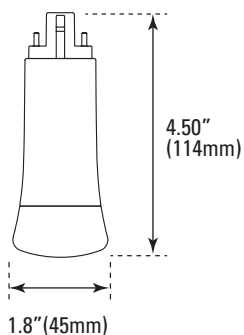

DIMENSIONS

12W (Horizontal)  
0.2-lbs

18W (Horizontal)  
0.42-lbs

12W (Vertical)  
0.2-lbs

18W (Vertical)  
0.33-lbs

PHOTOMETRICS CHART

**12W 3500K (Horizontal)**  
DLC Standard

Center Beam Fc	Beam Width	
2.5ft	87.9 ft	5.0 ft 5.9 ft
5.0ft	22.0 ft	10.0 ft 11.8 ft
7.5ft	9.77 ft	14.9 ft 17.6 ft
10.0ft	5.50 ft	19.9 ft 23.5 ft
12.5ft	3.52 ft	24.9 ft 29.4 ft
15.0ft	2.44 ft	29.9 ft 35.3 ft

■ Vert. Spread: 89.8°  
■ Horiz. Spread: 99.3°

**12W 4000K (Horizontal)**  
DLC Standard

Center Beam Fc	Beam Width	
2.5ft	87.9 ft	5.0 ft 5.9 ft
5.0ft	22.0 ft	10.0 ft 11.8 ft
7.5ft	9.77 ft	14.9 ft 17.6 ft
10.0ft	5.50 ft	19.9 ft 23.5 ft
12.5ft	3.52 ft	24.9 ft 29.4 ft
15.0ft	2.44 ft	29.9 ft 35.3 ft

■ Vert. Spread: 89.8°  
■ Horiz. Spread: 99.3°

**18W 4000K (Horizontal)**  
DLC Standard

Center Beam Fc	Beam Width	
2.5ft	101 ft	6.1 ft 7.3 ft
5.0ft	25.3 ft	12.1 ft 14.5 ft
7.5ft	11.2 ft	18.2 ft 21.8 ft
10.0ft	6.32 ft	24.2 ft 29.1 ft
12.5ft	4.05 ft	30.3 ft 36.3 ft
15.0ft	2.81 ft	36.4 ft 43.6 ft

■ Vert. Spread: 100.9°  
■ Horiz. Spread: 111.0°

**12W 3500K (Vertical)**  
DLC Standard

Center Beam Fc	Beam Width	
2.5ft	37.3 ft	4.4 ft 2.2 ft
5.0ft	9.33 ft	8.3 ft 4.4 ft
7.5ft	4.15 ft	12.4 ft 6.6 ft
10.0ft	2.33 ft	16.6 ft 8.7 ft
12.5ft	1.49 ft	20.7 ft 10.9 ft
15.0ft	1.04 ft	24.9 ft 13.1 ft