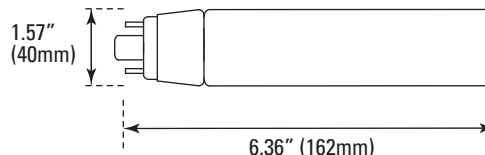

ORDERING

\*P= Premium DLC / \*S = Standard DLC

Watts (W)	Ordering Code	Description	CCT (K)	Lumens (Lm)	Base	Position	Equiv. Wattage (W)	Damp Location	DLC (S/P)
12	4547	LED12PL/H/100L/4P/835/IF	3500K	1,050	G24q/GX24q	horizontal	26	•	S
12	4548	LED12PL/H/100L/4P/840/IF	4000K	1,100	G24q/GX24q	horizontal	26	•	S
18.5	4545	LED18PL/H/185L/4P/840/IF	4000K	1,850	G24q/GX24q	horizontal	42	•	S
12.5	4549	LED12PL/V/100L/4P/835/IF	3500K	1,050	G24q/GX24q	vertical	26	•	S
12.5	4550	LED12PL/V/100L/4P/840/IF	4000K	1,100	G24q/GX24q	vertical	26	•	S
20	4546	LED18PL/V/185L/4P/840/IF	4000K	1,850	G24q/GX24q	vertical	42	•	S

DIMENSIONS

12W (Horizontal)  
0.2-lbs

18W (Horizontal)  
0.42-lbs

12W (Vertical)  
0.2-lbs

18W (Vertical)  
0.33-lbs

PHOTOMETRICS CHART

**12W 3500K (Horizontal)**  
DLC Standard

Center Beam Fc	Beam Width	
2.5ft	87.9 ft	5.0 ft 5.9 ft
5.0ft	22.0 ft	10.0 ft 11.8 ft
7.5ft	9.77 ft	14.9 ft 17.6 ft
10.0ft	5.50 ft	19.9 ft 23.5 ft
12.5ft	3.52 ft	24.9 ft 29.4 ft
15.0ft	2.44 ft	29.9 ft 35.3 ft

■ Vert. Spread: 89.8°  
■ Horiz. Spread: 99.3°

**12W 4000K (Horizontal)**  
DLC Standard

Center Beam Fc	Beam Width	
2.5ft	87.9 ft	5.0 ft 5.9 ft
5.0ft	22.0 ft	10.0 ft 11.8 ft
7.5ft	9.77 ft	14.9 ft 17.6 ft
10.0ft	5.50 ft	19.9 ft 23.5 ft
12.5ft	3.52 ft	24.9 ft 29.4 ft
15.0ft	2.44 ft	29.9 ft 35.3 ft

■ Vert. Spread: 89.8°  
■ Horiz. Spread: 99.3°

**18W 4000K (Horizontal)**  
DLC Standard

Center Beam Fc	Beam Width	
2.5ft	101 ft	6.1 ft 7.3 ft
5.0ft	25.3 ft	12.1 ft 14.5 ft
7.5ft	11.2 ft	18.2 ft 21.8 ft
10.0ft	6.32 ft	24.2 ft 29.1 ft
12.5ft	4.05 ft	30.3 ft 36.3 ft
15.0ft	2.81 ft	36.4 ft 43.6 ft