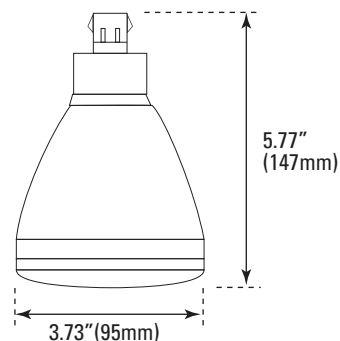

ORDERING

\*P= Premium DLC / \*S = Standard DLC

Watts (W)	Ordering Code	Description	CCT (K)	Lumens (Lm)	Base	Position	Equiv. Wattage (W)	Damp Location	DLC (S/P)
12	4547	LED12PL/H/100L/4P/835/IF	3500K	1,050	G24q/GX24q	horizontal	26	•	S
12	4548	LED12PL/H/100L/4P/840/IF	4000K	1,100	G24q/GX24q	horizontal	26	•	S
18.5	4545	LED18PL/H/185L/4P/840/IF	4000K	1,850	G24q/GX24q	horizontal	42	•	S
12.5	4549	LED12PL/V/100L/4P/835/IF	3500K	1,050	G24q/GX24q	vertical	26	•	S
12.5	4550	LED12PL/V/100L/4P/840/IF	4000K	1,100	G24q/GX24q	vertical	26	•	S
20	4546	LED18PL/V/185L/4P/840/IF	4000K	1,850	G24q/GX24q	vertical	42	•	S

DIMENSIONS

12W (Horizontal)  
0.2-lbs

18W (Horizontal)  
0.42-lbs

12W (Vertical)  
0.2-lbs

18W (Vertical)  
0.33-lbs

PHOTOMETRICS CHART

**12W 3500K (Horizontal)**  
DLC Standard

Center Beam Fc	Beam Width	
2.5ft	87.9 ft	5.0 ft 5.9 ft
5.0ft	22.0 ft	10.0 ft 11.8 ft
7.5ft	9.77 ft	14.9 ft 17.6 ft
10.0ft	5.50 ft	19.9 ft 23.5 ft
12.5ft	3.52 ft	24.9 ft 29.4 ft
15.0ft	2.44 ft	29.9 ft 35.3 ft

■ Vert. Spread: 89.8°  
■ Horiz. Spread: 99.3°

**12W 4000K (Horizontal)**  
DLC Standard

Center Beam Fc	Beam Width	
2.5ft	87.9 ft	5.0 ft 5.9 ft
5.0ft	22.0 ft	10.0 ft 11.8 ft
7.5ft	9.77 ft	14.9 ft 17.6 ft
10.0ft	5.50 ft	19.9 ft 23.5 ft
12.5ft	3.52 ft	24.9 ft 29.4 ft
15.0ft	2.44 ft	29.9 ft 35.3 ft

■ Vert. Spread: 89.8°  
■ Horiz. Spread: 99.3°

**18W 4000K (Horizontal)**  
DLC Standard

Center Beam Fc	Beam Width	
2.5ft	101 ft	6.1 ft 7.3 ft
5.0ft	25.3 ft	12.1 ft 14.5 ft
7.5ft	11.2 ft	18.2 ft 21.8 ft
10.0ft	6.32 ft	24.2 ft 29.1 ft
12.5ft	4.05 ft	30.3 ft 36.3 ft
15.0ft	2.81 ft	36.4 ft 43.6 ft