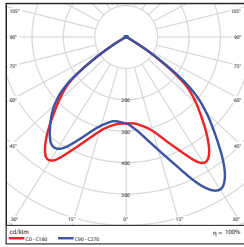

■ Vert. Spread: 89.8°  
■ Horiz. Spread: 99.3°

**12W 4000K (Horizontal)**  
DLC Standard

Center Beam Fc	Beam Width	
2.5ft	87.9 ft	5.0 ft 5.9 ft
5.0ft	22.0 ft	10.0 ft 11.8 ft
7.5ft	9.77 ft	14.9 ft 17.6 ft
10.0ft	5.50 ft	19.9 ft 23.5 ft
12.5ft	3.52 ft	24.9 ft 29.4 ft
15.0ft	2.44 ft	29.9 ft 35.3 ft

■ Vert. Spread: 89.8°  
■ Horiz. Spread: 99.3°

**18W 4000K (Horizontal)**  
DLC Standard

Center Beam Fc	Beam Width	
2.5ft	101 ft	6.1 ft 7.3 ft
5.0ft	25.3 ft	12.1 ft 14.5 ft
7.5ft	11.2 ft	18.2 ft 21.8 ft
10.0ft	6.32 ft	24.2 ft 29.1 ft
12.5ft	4.05 ft	30.3 ft 36.3 ft
15.0ft	2.81 ft	36.4 ft 43.6 ft

■ Vert. Spread: 100.9°  
■ Horiz. Spread: 111.0°

**12W 3500K (Vertical)**  
DLC Standard

Center Beam Fc	Beam Width	
2.5ft	37.3 ft	4.4 ft 2.2 ft
5.0ft	9.33 ft	8.3 ft 4.4 ft
7.5ft	4.15 ft	12.4 ft 6.6 ft
10.0ft	2.33 ft	16.6 ft 8.7 ft
12.5ft	1.49 ft	20.7 ft 10.9 ft
15.0ft	1.04 ft	24.9 ft 13.1 ft

■ Vert. Spread: 79.3°  
■ Horiz. Spread: 47.2°

**12W 4000K (Vertical)**  
DLC Standard

Center Beam Fc	Beam Width	
2.5ft	37.3 ft	4.1 ft 2.2 ft
5.0ft	9.33 ft	8.3 ft 4.4 ft
7.5ft	4.15 ft	12.4 ft 6.6 ft
10.0ft	2.33 ft	16.6 ft 8.7 ft
12.5ft	1.49 ft	20.7 ft 10.9 ft
15.0ft	1.04 ft	24.9 ft 13.1 ft