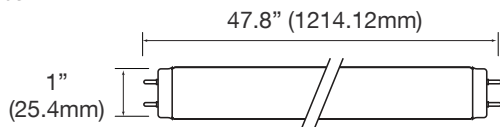

INSTANT FIT T8 TUBES

TUBE LUMINAIRES

ORDERING

*P= Premium DLC / *S = Standard DLC

| Watts (W) | Ordering Code | Description | CCT (K) | Lumens (Lm) | Equivalent Wattage | Length | Base | UL Damp | DLC (S/P) |
|-----------|---------------|-------------------------|---------|-------------|--------------------|--------|--------|---------|-----------|
| 10 | 4558 | LED10T8/24FR12/840/IFG1 | 4000K | 1,250 | 17W | 2-ft | Bi-Pin | • | S |
| 10 | 4559 | LED10T8/24FR12/850/IFG1 | 5000K | 1,250 | 17W | 2-ft | Bi-Pin | • | S |
| 12 | 4551 | LED12T8/36FR14/840/IFG1 | 4000K | 1,450 | 17W | 3-ft | Bi-Pin | • | S |
| 12 | 4552 | LED12T8/36FR14/850/IFG1 | 5000K | 1,450 | 17W | 3-ft | Bi-Pin | • | S |
| 13 | 4582 | LED13T8/FR18/840/IF | 4000K | 1,800 | 32W | 4-ft | Bi-Pin | • | S |
| 13 | 4583 | LED13T8/FR18/850/IF | 5000K | 1,800 | 32W | 4-ft | Bi-Pin | • | S |
| 16 | 4584 | LED16T8/FR22/840/IF | 4000K | 2,200 | 32W | 4-ft | Bi-Pin | • | S |
| 16 | 4585 | LED16T8/FR22/850/IF | 5000K | 2,200 | 32W | 4-ft | Bi-Pin | • | S |
| 10 | 5988 | LED10T8/24FR12/840/IFG1 | 4000K | 1,156 | 17W | 2-ft | Bi-Pin | • | - |
| 10 | 5850 | LED10T8/24FR11/835/IFG1 | 3500K | 1,150 | 17W | 2-ft | Bi-Pin | • | - |
| 10 | 5852 | LED10T8/24FR11/850/IFG1 | 5000K | 1,150 | 17W | 2-ft | Bi-Pin | • | - |
| 11 | 5891 | LED11T8/36FR14/840/IF | 4000K | 1,400 | 25W | 3-ft | Bi-Pin | • | - |
| 11 | 5892 | LED11T8/36FR14/850/IF | 5000K | 1,400 | 25W | 3-ft | Bi-Pin | • | - |

INSTANT FIT T8 TUBES

TUBE LUMINAIRES

*P= Premium DLC / *S = Standard DLC

DIMENSIONS

10W (2-ft)
0.24-lbs

12W (3-ft)
0.35-lbs

13W / 16W (4-ft)
0.43-lbs

38W (8-ft)

PHOTOMETRICS CHART

10 Watt (2-ft)

12 Watt (3-ft)

13 Watt (4-ft)

16 Watt (4-ft)

Illuminance at a Distance

| Center Beam fc | Beam Width |
|----------------|------------|
| 192 ft | 5.2 ft |
| 48.0 ft | 10.4 ft |
| 21.3 ft | 15.6 ft |
| 12.0 ft | 20.8 ft |
| 7.67 ft | 26.0 ft |
| 5.39 ft | 31.2 ft |
| 3.12 ft | 36.9 ft |