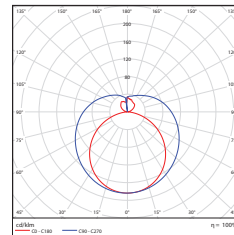

PHOTOMETRICS CHART

10 Watt (2-ft)

12 Watt (3-ft)

13 Watt (4-ft)

16 Watt (4-ft)

Illuminance at a Distance

| Center Beam fc | Beam Width |
|----------------|------------|
| 192 ft | 5.2 ft |
| 48.0 ft | 10.4 ft |
| 21.3 ft | 15.6 ft |
| 12.0 ft | 20.8 ft |
| 7.67 ft | 26.0 ft |
| 5.39 ft | 31.2 ft |
| 3.12 ft | 36.9 ft |

Vert. Spread: 92.3°
Horiz. Spread: 104.8°

Illuminance at a Distance

| Center Beam fc | Beam Width |
|----------------|------------|
| 253 ft | 4.4 ft |
| 67.1 ft | 8.6 ft |
| 29.2 ft | 13.0 ft |
| 16.3 ft | 17.4 ft |
| 10.6 ft | 21.5 ft |
| 7.91 ft | 26.0 ft |
| 5.66 ft | 30.5 ft |

Vert. Spread: 104.8°
Horiz. Spread: 143.7°

Illuminance at a Distance

| Center Beam fc | Beam Width |
|----------------|------------|
| 110 ft | 5.0 ft |
| 29.1 ft | 9.6 ft |
| 12.7 ft | 14.6 ft |
| 7.07 ft | 19.6 ft |
| 4.61 ft | 24.2 ft |
| 3.17 ft | 29.2 ft |

Beam Spread: 111.2°

Illuminance at a Distance

| Center Beam fc | Beam Width |
|----------------|------------|
| 135 ft | 5.0 ft |
| 35.0 ft | 9.6 ft |
| 15.6 ft | 14.6 ft |
| 8.68 ft | 19.5 ft |
| 5.66 ft | 24.2 ft |
| 3.90 ft | 29.1 ft |