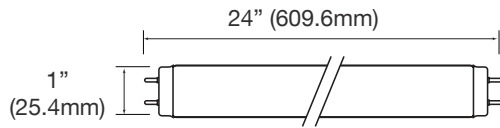

INSTANT FIT T8 TUBES

TUBE LUMINAIRES

ORDERING

*P= Premium DLC / *S = Standard DLC

| Watts (W) | Ordering Code | Description | CCT (K) | Lumens (Lm) | Equivalent Wattage | Length | Base | UL Damp | DLC (S/P) |
|-----------|---------------|-------------------------|---------|-------------|--------------------|--------|--------|---------|-----------|
| 10 | 4558 | LED10T8/24FR12/840/IFG1 | 4000K | 1,250 | 17W | 2-ft | Bi-Pin | • | S |
| 10 | 4559 | LED10T8/24FR12/850/IFG1 | 5000K | 1,250 | 17W | 2-ft | Bi-Pin | • | S |
| 12 | 4551 | LED12T8/36FR14/840/IFG1 | 4000K | 1,450 | 17W | 3-ft | Bi-Pin | • | S |
| 12 | 4552 | LED12T8/36FR14/850/IFG1 | 5000K | 1,450 | 17W | 3-ft | Bi-Pin | • | S |
| 13 | 4582 | LED13T8/FR18/840/IF | 4000K | 1,800 | 32W | 4-ft | Bi-Pin | • | S |
| 13 | 4583 | LED13T8/FR18/850/IF | 5000K | 1,800 | 32W | 4-ft | Bi-Pin | • | S |
| 16 | 4584 | LED16T8/FR22/840/IF | 4000K | 2,200 | 32W | 4-ft | Bi-Pin | • | S |
| 16 | 4585 | LED16T8/FR22/850/IF | 5000K | 2,200 | 32W | 4-ft | Bi-Pin | • | S |
| 10 | 5988 | LED10T8/24FR12/840/IFG1 | 4000K | 1,156 | 17W | 2-ft | Bi-Pin | • | - |
| 10 | 5850 | LED10T8/24FR11/835/IFG1 | 3500K | 1,150 | 17W | 2-ft | Bi-Pin | • | - |
| 10 | 5852 | LED10T8/24FR11/850/IFG1 | 5000K | 1,150 | 17W | 2-ft | Bi-Pin | • | - |
| 11 | 5891 | LED11T8/36FR14/840/IF | 4000K | 1,400 | 25W | 3-ft | Bi-Pin | • | - |
| 11 | 5892 | LED11T8/36FR14/850/IF | 5000K | 1,400 | 25W | 3-ft | Bi-Pin | • | - |

INSTANT FIT T8 TUBES

TUBE LUMINAIRES

*P= Premium DLC / *S = Standard DLC

DIMENSIONS

10W (2-ft)
0.24-lbs

12W (3-ft)
0.35-lbs

13W / 16W (4-ft)
0.43-lbs

38W (8-ft)

PHOTOMETRICS CHART

10 Watt (2-ft)

12 Watt (3-ft)

13 Watt (4-ft)

16 Watt (4-ft)

Illuminance at a Distance

| Center Beam fc | Beam Width |
|----------------|------------|
| 192 ft | 5.2 ft |
| 48.0 ft | 10.4 ft |
| 21.3 ft | 15.6 ft |
| 12.0 ft | 20.8 ft |
| 7.67 ft | 26.0 ft |
| 5.39 ft | 31.2 ft |
| 3.12 ft | 36.9 ft |