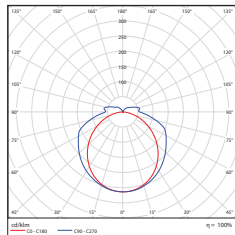

PHOTOMETRICS CHART

10 Watt (2-ft)

12 Watt (3-ft)

13 Watt (4-ft)

16 Watt (4-ft)

Illuminance at a Distance

| Center Beam fc | Beam Width |
|----------------|------------|
| 192 ft | 5.2 ft |
| 48.0 ft | 10.4 ft |
| 21.3 ft | 15.6 ft |
| 12.0 ft | 20.8 ft |
| 7.67 ft | 26.0 ft |
| 5.39 ft | 31.2 ft |
| 3.12 ft | 36.9 ft |

Vert. Spread: 92.3°
Horiz. Spread: 104.8°

Illuminance at a Distance

| Center Beam fc | Beam Width |
|----------------|------------|
| 253 ft | 4.4 ft |
| 67.1 ft | 8.6 ft |
| 29.2 ft | 13.0 ft |
| 16.3 ft | 17.4 ft |
| 10.6 ft | 21.5 ft |
| 7.91 ft | 26.0 ft |
| 5.66 ft | 30.5 ft |

Vert. Spread: 104.8°
Horiz. Spread: 143.7°

Illuminance at a Distance

| Center Beam fc | Beam Width |
|----------------|------------|
| 110 ft | 5.0 ft |
| 29.1 ft | 9.6 ft |
| 12.7 ft | 14.6 ft |
| 7.07 ft | 19.6 ft |
| 4.61 ft | 24.2 ft |
| 3.17 ft | 29.2 ft |