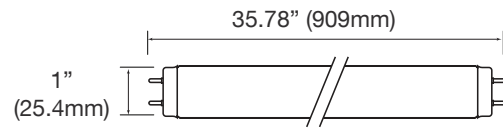

INSTANT FIT T8 TUBES

TUBE LUMINAIRES

ORDERING

*P= Premium DLC / *S = Standard DLC

| Watts (W) | Ordering Code | Description | CCT (K) | Lumens (Lm) | Equivalent Wattage | Length | Base | UL Damp | DLC (S/P) |
|-----------|---------------|-------------------------|---------|-------------|--------------------|--------|--------|---------|-----------|
| 10 | 4558 | LED10T8/24FR12/840/IFG1 | 4000K | 1,250 | 17W | 2-ft | Bi-Pin | • | S |
| 10 | 4559 | LED10T8/24FR12/850/IFG1 | 5000K | 1,250 | 17W | 2-ft | Bi-Pin | • | S |
| 12 | 4551 | LED12T8/36FR14/840/IFG1 | 4000K | 1,450 | 17W | 3-ft | Bi-Pin | • | S |
| 12 | 4552 | LED12T8/36FR14/850/IFG1 | 5000K | 1,450 | 17W | 3-ft | Bi-Pin | • | S |
| 13 | 4582 | LED13T8/FR18/840/IF | 4000K | 1,800 | 32W | 4-ft | Bi-Pin | • | S |
| 13 | 4583 | LED13T8/FR18/850/IF | 5000K | 1,800 | 32W | 4-ft | Bi-Pin | • | S |
| 16 | 4584 | LED16T8/FR22/840/IF | 4000K | 2,200 | 32W | 4-ft | Bi-Pin | • | S |
| 16 | 4585 | LED16T8/FR22/850/IF | 5000K | 2,200 | 32W | 4-ft | Bi-Pin | • | S |
| 10 | 5988 | LED10T8/24FR12/840/IFG1 | 4000K | 1,156 | 17W | 2-ft | Bi-Pin | • | - |
| 10 | 5850 | LED10T8/24FR11/835/IFG1 | 3500K | 1,150 | 17W | 2-ft | Bi-Pin | • | - |
| 10 | 5852 | LED10T8/24FR11/850/IFG1 | 5000K | 1,150 | 17W | 2-ft | Bi-Pin | • | - |
| 11 | 5891 | LED11T8/36FR14/840/IF | 4000K | 1,400 | 25W | 3-ft | Bi-Pin | • | - |
| 11 | 5892 | LED11T8/36FR14/850/IF | 5000K | 1,400 | 25W | 3-ft | Bi-Pin | • | - |

INSTANT FIT T8 TUBES

TUBE LUMINAIRES

*P= Premium DLC / *S = Standard DLC

DIMENSIONS

10W (2-ft)
0.24-lbs

12W (3-ft)
0.35-lbs

13W / 16W (4-ft)
0.43-lbs

38W (8-ft)

PHOTOMETRICS CHART

10 Watt (2-ft)

12 Watt (3-ft)

13 Watt (4-ft)

16 Watt (4-ft)

Illuminance at a Distance

| Center Beam fc | Beam Width |
|----------------|------------|
| 192 ft | 5.2 ft |
| 48.0 ft | 10.4 ft |
| 21.3 ft | 15.6 ft |
| 12.0 ft | 20.8 ft |
| 7.67 ft | 26.0 ft |
| 5.39 ft | 31.2 ft |
| 3.12 ft | 36.9 ft |