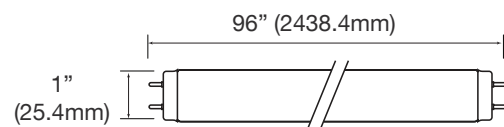

INSTANT FIT T8 TUBES

TUBE LUMINAIRES

ORDERING

*P= Premium DLC / *S = Standard DLC

| Watts (W) | Ordering Code | Description | CCT (K) | Lumens (Lm) | Equivalent Wattage | Length | Base | UL Damp | DLC (S/P) |
|-----------|---------------|-------------------------|---------|-------------|--------------------|--------|--------|---------|-----------|
| 10 | 4558 | LED10T8/24FR12/840/IFG1 | 4000K | 1,250 | 17W | 2-ft | Bi-Pin | • | S |
| 10 | 4559 | LED10T8/24FR12/850/IFG1 | 5000K | 1,250 | 17W | 2-ft | Bi-Pin | • | S |
| 12 | 4551 | LED12T8/36FR14/840/IFG1 | 4000K | 1,450 | 17W | 3-ft | Bi-Pin | • | S |
| 12 | 4552 | LED12T8/36FR14/850/IFG1 | 5000K | 1,450 | 17W | 3-ft | Bi-Pin | • | S |
| 13 | 4582 | LED13T8/FR18/840/IF | 4000K | 1,800 | 32W | 4-ft | Bi-Pin | • | S |
| 13 | 4583 | LED13T8/FR18/850/IF | 5000K | 1,800 | 32W | 4-ft | Bi-Pin | • | S |
| 16 | 4584 | LED16T8/FR22/840/IF | 4000K | 2,200 | 32W | 4-ft | Bi-Pin | • | S |
| 16 | 4585 | LED16T8/FR22/850/IF | 5000K | 2,200 | 32W | 4-ft | Bi-Pin | • | S |
| 10 | 5988 | LED10T8/24FR12/840/IFG1 | 4000K | 1,156 | 17W | 2-ft | Bi-Pin | • | - |
| 10 | 5850 | LED10T8/24FR11/835/IFG1 | 3500K | 1,150 | 17W | 2-ft | Bi-Pin | • | - |
| 10 | 5852 | LED10T8/24FR11/850/IFG1 | 5000K | 1,150 | 17W | 2-ft | Bi-Pin | • | - |
| 11 | 5891 | LED11T8/36FR14/840/IF | 4000K | 1,400 | 25W | 3-ft | Bi-Pin | • | - |
| 11 | 5892 | LED11T8/36FR14/850/IF | 5000K | 1,400 | 25W | 3-ft | Bi-Pin | • | - |

INSTANT FIT T8 TUBES

TUBE LUMINAIRES

*P= Premium DLC / *S = Standard DLC

DIMENSIONS

10W (2-ft)
0.24-lbs

12W (3-ft)
0.35-lbs

13W / 16W (4-ft)
0.43-lbs

38W (8-ft)

PHOTOMETRICS CHART

10 Watt (2-ft)

12 Watt (3-ft)

13 Watt (4-ft)

16 Watt (4-ft)

Illuminance at a Distance

| Center Beam fc | Beam Width |
|----------------|------------|
| 192 ft | 5.2 ft |
| 48.0 ft | 10.4 ft |
| 21.3 ft | 15.6 ft |
| 12.0 ft | 20.8 ft |
| 7.67 ft | 26.0 ft |
| 5.39 ft | 31.2 ft |
| 3.12 ft | 36.9 ft |