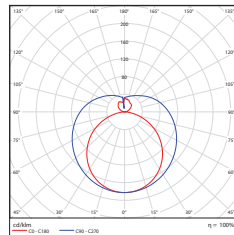

PHOTOMETRICS CHART

10 Watt (2-ft)

12 Watt (3-ft)

13 Watt (4-ft)

16 Watt (4-ft)

Illuminance at a Distance

| Center Beam fc | Beam Width |
|----------------|------------|
| 192 ft | 5.2 ft |
| 48.0 ft | 10.4 ft |
| 21.3 ft | 15.6 ft |
| 12.0 ft | 20.8 ft |
| 7.67 ft | 26.0 ft |
| 5.39 ft | 31.2 ft |
| 3.12 ft | 36.9 ft |

Vert. Spread: 92.3°
Horiz. Spread: 104.8°

Illuminance at a Distance

| Center Beam fc | Beam Width |
|----------------|------------|
| 253 ft | 4.4 ft |
| 67.1 ft | 8.6 ft |
| 29.2 ft | 13.0 ft |
| 16.3 ft | 17.4 ft |
| 10.6 ft | 21.5 ft |
| 7.91 ft | 26.0 ft |
| 5.66 ft | 30.5 ft |

Vert. Spread: 104.8°
Horiz. Spread: 143.7°

Illuminance at a Distance

| Center Beam fc | Beam Width |
|----------------|------------|
| 110 ft | 5.0 ft |
| 29.1 ft | 9.6 ft |
| 12.7 ft | 14.6 ft |
| 7.07 ft | 19.6 ft |
| 4.61 ft | 24.2 ft |
| 3.17 ft | 29.2 ft |