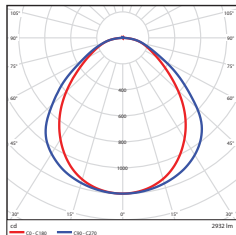

INSTANT FIT T8 TUBES

TUBE LUMINAIRES

*P= Premium DLC / *S = Standard DLC

DIMENSIONS

10W (2-ft)
0.24-lbs

12W (3-ft)
0.35-lbs

13W / 16W (4-ft)
0.43-lbs

38W (8-ft)

PHOTOMETRICS CHART

10 Watt (2-ft)

12 Watt (3-ft)

13 Watt (4-ft)

16 Watt (4-ft)

Illuminance at a Distance

| Center Beam fc | Beam Width |
|----------------|------------|
| 192 ft | 5.2 ft |
| 48.0 ft | 10.4 ft |
| 21.3 ft | 15.6 ft |
| 12.0 ft | 20.8 ft |
| 7.67 ft | 26.0 ft |
| 5.39 ft | 31.2 ft |
| 3.12 ft | 36.9 ft |

Vert. Spread: 92.3°
Horiz. Spread: 104.8°

Illuminance at a Distance

| Center Beam fc | Beam Width |
|----------------|------------|
| 253 ft | 4.4 ft |
| 67.1 ft | 8.6 ft |
| 29.2 ft | 13.0 ft |
| 16.3 ft | 17.4 ft |
| 10.6 ft | 21.5 ft |
| 7.91 ft | 26.0 ft |
| 5.66 ft | 30.5 ft |

Vert. Spread: 104.8°
Horiz. Spread: 143.7°

Illuminance at a Distance

| Center Beam fc | Beam Width |
|----------------|------------|
| 110 ft | 5.0 ft |
| 29.1 ft | 9.6 ft |
| 12.7 ft | 14.6 ft |
| 7.07 ft | 19.6 ft |
| 4.61 ft | 24.2 ft |
| 3.17 ft | 29.2 ft |