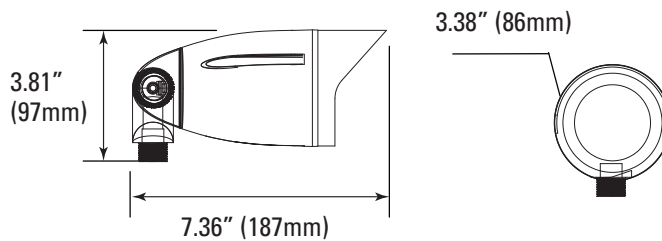

SAMPLE NUMBER LED-FXBFS10/40/830/BZ-KNC

STYLE	SERIES	FAMILY	WATTAGE	BEAM ANGLE	COLOR TEMP	COLOR	ACCESSORY
LED	FX	BFS	10	40	830	BZ	KNC
LED Lighting	Fixture	Bullet Floodlight	10 Watt	40°	CRI 80 3000K	Bronze	1/2" Knuckle

ORDERING

Watts (W)	Ordering Code	Description	CCT (K)	Lumens (Lm)	Equiv. Wattage (W)	Knuckle	IP65 Rated	Energy Star
10	9291	LED-FXBFS10/40/830/BZ-KNC	3000K	900	100	1/2"	•	•
10	9295	LED-FXBFS10/40/840/BZ-KNC	4000K	900	100	1/2"	•	•
10	9292	LED-FXBFS10/40/850/BZ-KNC	5000K	900	100	1/2"	•	•
21	9293	LED-FXBFS20/40/830/BZ-KNC	3000K	1,800	150	1/2"	•	•
21	7045	LED-FXBFS20/40/840/BZ-KNC	4000K	1,800	150	1/2"	•	•
21	9294	LED-FXBFS20/40/850/BZ-KNC	5000K	1,800	150	1/2"	•	•

DIMENSIONS

10W / 21W
1.50-lbs

PHOTOMETRICS CHART

10 Watt
Energy Star

21 Watt
Energy Star

Center Beam fc	Beam Width
2.5R	2.2 ft
5.0R	4.4 ft
7.5R	6.6 ft
10.0R	8.7 ft
12.5R	10.9 ft
15.0R	13.1 ft

Vert. Spread: 42.2°
Horiz. Spread: 48.3°

Center Beam fc	Beam Width
2.5R	2.2 ft
5.0R	4.3 ft
7.5R	6.5 ft
10.0R	8.6 ft
12.5R	10.8 ft
15.0R	12.9 ft

Vert. Spread: 46.6°
Horiz. Spread: 47.1°

PACKAGE

Case Qty 10 pcs