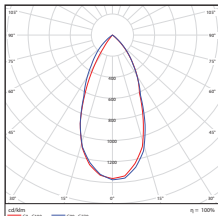

ORDERING

Watts (W)	Ordering Code	Description	CCT (K)	Lumens (Lm)	Equiv. Wattage (W)	Knuckle	IP65 Rated	Energy Star
10	9291	LED-FXBFS10/40/830/BZ-KNC	3000K	900	100	1/2"	•	•
10	9295	LED-FXBFS10/40/840/BZ-KNC	4000K	900	100	1/2"	•	•
10	9292	LED-FXBFS10/40/850/BZ-KNC	5000K	900	100	1/2"	•	•
21	9293	LED-FXBFS20/40/830/BZ-KNC	3000K	1,800	150	1/2"	•	•
21	7045	LED-FXBFS20/40/840/BZ-KNC	4000K	1,800	150	1/2"	•	•
21	9294	LED-FXBFS20/40/850/BZ-KNC	5000K	1,800	150	1/2"	•	•

DIMENSIONS

10W / 21W
1.50-lbs

PHOTOMETRICS CHART

10 Watt
Energy Star

21 Watt
Energy Star

Center Beam fc	Beam Width
2.5R	2.2 ft
5.0R	4.4 ft
7.5R	6.6 ft
10.0R	8.7 ft
12.5R	10.9 ft
15.0R	13.1 ft

Vert. Spread: 42.2°
Horiz. Spread: 48.3°

Center Beam fc	Beam Width
2.5R	2.2 ft
5.0R	4.3 ft
7.5R	6.5 ft
10.0R	8.6 ft
12.5R	10.8 ft
15.0R	12.9 ft

Vert. Spread: 46.6°
Horiz. Spread: 47.1°

PACKAGE

Case Qty 10 pcs