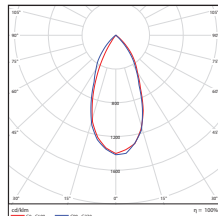

ORDERING

Watts (W)	Ordering Code	Description	CCT (K)	Lumens (Lm)	Equiv. Wattage (W)	Knuckle	IP65 Rated	Energy Star
10	9291	LED-FXBFS10/40/830/BZ-KNC	3000K	900	100	1/2"	•	•
10	9295	LED-FXBFS10/40/840/BZ-KNC	4000K	900	100	1/2"	•	•
10	9292	LED-FXBFS10/40/850/BZ-KNC	5000K	900	100	1/2"	•	•
21	9293	LED-FXBFS20/40/830/BZ-KNC	3000K	1,800	150	1/2"	•	•
21	7045	LED-FXBFS20/40/840/BZ-KNC	4000K	1,800	150	1/2"	•	•
21	9294	LED-FXBFS20/40/850/BZ-KNC	5000K	1,800	150	1/2"	•	•

DIMENSIONS

10W / 21W
1.50-lbs

PHOTOMETRICS CHART

10 Watt
Energy Star

21 Watt
Energy Star

Center Beam fc	Beam Width
2.5R	2.2 ft
5.0R	4.4 ft
7.5R	6.6 ft
10.0R	8.7 ft
12.5R	10.9 ft
15.0R	13.1 ft

Vert. Spread: 42.2°
Horiz. Spread: 48.3°

Center Beam fc	Beam Width
2.5R	2.2 ft
5.0R	4.3 ft
7.5R	6.5 ft
10.0R	8.6 ft
12.5R	10.8 ft
15.0R	12.9 ft

Vert. Spread: 46.6°
Horiz. Spread: 47.1°

PACKAGE

Case Qty 10 pcs