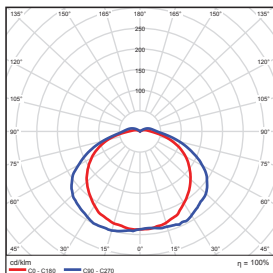

## ORDERING

Watts (W)	Ordering Code	Description	CCT (K)	Lumens (Lm)	Equiv. Wattage (W)	Color	Wet Location	Energy Star
10	<b>7024</b>	LED-FXBWL10/830/BK	3000K	700	90	Black	•	•
10	<b>7046</b>	LED-FXBWL10/840/BK	4000K	700	90	Black	•	•
10	<b>7025</b>	LED-FXBWL10/850/BK	5000K	700	90	Black	•	•
10	<b>7062</b>	LED-FXBWL10/830/WH	3000K	700	90	White	•	•

## DIMENSIONS

**10W**  
3.53-lbs

## PHOTOMETRICS CHART

**10 Watt**  
Energy Star

Beam Angle	Center Beam fc	Beam Width
17.0R	0.69 fc	62.4 ft 81.3 ft
34.0R	0.17 fc	124.8 ft 162.7 ft
51.0R	0.08 fc	187.3 ft 244.0 ft
68.0R	0.04 fc	249.7 ft 325.4 ft
85.0R	0.03 fc	312.1 ft 406.7 ft
102.0R	0.02 fc	374.5 ft 488.1 ft