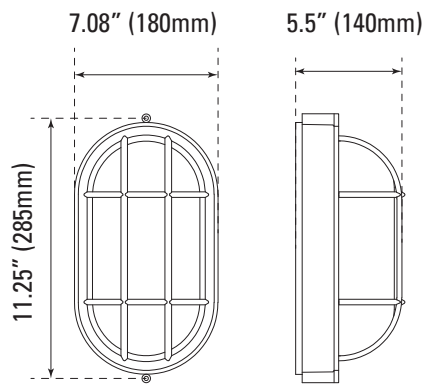

## ACCESSORIES (Ordered Separately)

## DIMENSIONS

**10W**  
3.53-lbs

## PHOTOMETRICS CHART

**10 Watt**  
Energy Star

Beam Angle	Center Beam fc	Beam Width
17.0R	0.69 fc	62.4 ft 81.3 ft
34.0R	0.17 fc	124.8 ft 162.7 ft
51.0R	0.08 fc	187.3 ft 244.0 ft
68.0R	0.04 fc	249.7 ft 325.4 ft
85.0R	0.03 fc	312.1 ft 406.7 ft
102.0R	0.02 fc	374.5 ft 488.1 ft