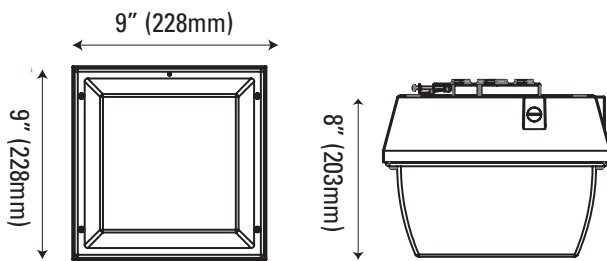

ACCESSORIES (Ordered Separately)

Emergency Driver

7336 BAEM4-60BC/MV-A
(4W Emergency Driver for 40W)

7334 BAEM15-48BC/MV-A
(15W Emergency Driver for 60W)

DIMENSIONS

40W
4.70-lbs

60W
7.72-lbs

60W
13.00-lbs