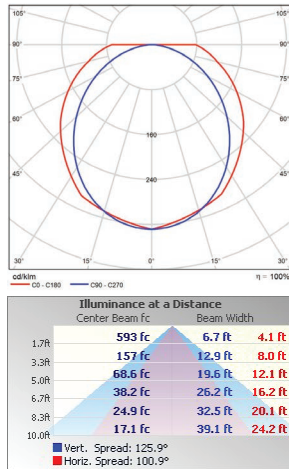

P10011 WG-2.5CSL/48/WH x (2)
(Wireguard for 8' CSL, #9252, #9578)

DIMENSIONS

PHOTOMETRICS CHART

44 Watt - 4ft
DLC Standard

44 Watt - 4ft (347V)
DLC Standard

PACKAGE

Case Qty 8 pc
2' / 4'

Case Qty 4 pc
8'