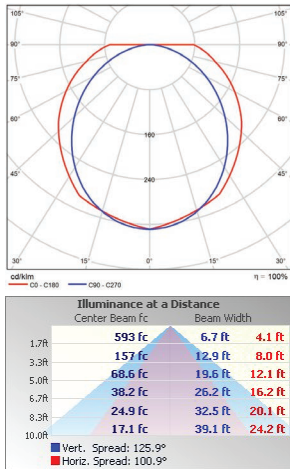

P10011 WG-2.5CSL/48/WH x (2)
(Wireguard for 8' CSL, #9252, #9578)

DIMENSIONS

PHOTOMETRICS CHART

44 Watt - 4ft
DLC Standard

44 Watt - 4ft (347V)
DLC Standard

PACKAGE

Case Qty 8 pc
2' / 4'

Case Qty 4 pc
8'