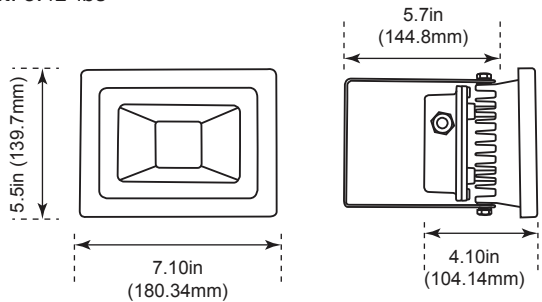

ACCESSORIES (Ordered Separately)

Photocell

P10036 SEN-PHO-BT-MT/MV
(Button Photocell 120V-277 for FDL #7179,7181,7182)

DIMENSIONS

29/58 Watt

Weight: 7.0-lbs

13 Watt

Weight: 1.89-lbs

28 Watt

Weight: 3.42-lbs

PHOTOMETRICS CHART

29 Watt
KNC

5.0ft	Illuminance at a Distance	
	Center Beam (f)	Beam Width (ft)
5.0ft	46.2 fc	15.6 ft 15.6 ft
10.0ft	11.6 fc	31.2 ft 31.3 ft
15.0ft	5.14 fc	46.9 ft 46.9 ft
20.0ft	2.89 fc	62.5 ft 62.6 ft
25.0ft	1.85 fc	78.1 ft 78.2 ft
30.0ft	1.28 fc	93.7 ft 93.9 ft

■ Vert. Spread: 114.7°
■ Horiz. Spread: 114.8°

58 Watt
KNC

5.0ft	Illuminance at a Distance	
	Center Beam (f)	Beam Width (ft)
5.0ft	91.3 fc	15.7 ft 15.7 ft
10.0ft	22.8 fc	31.4 ft 31.5 ft
15.0ft	10.1 fc	47.1 ft 47.2 ft
20.0ft	5.70 fc	62.9 ft 63.0 ft
25.0ft	3.65 fc	78.6 ft 78.7 ft
30.0ft	2.53 fc	94.3 ft 94.4 ft