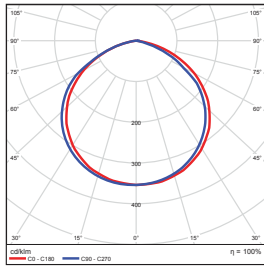

ORDERING

Watts (W)	Ordering Code	Description	CCT (K)	Lumens (Lm)	Equiv. Wattage (W)	NPT	Color	IP65/66 Rated
29	7179	LED-FXFDL29/40K/DB-KNC	4000K	3,521	175	1/2"KNC	Bronze	IP66
58	7182	LED-FXFDL58/50K/DB-KNC	5000K	7,008	250	1/2"KNC	Bronze	IP66
13	7543	LED-FXFDL13/27K/BK	2700K	1,319	75	Yoke	Black	IP65
13	7514	LED-FXFDL13/50K/BK	5000K	1,319	75	Yoke	Black	IP65
13	7544	LED-FXFDL13/40K/WH	4000K	1,301	75	Yoke	White	IP65
13	7545	LED-FXFDL13/50K/WH	5000K	1,319	75	Yoke	White	IP65
28	7546	LED-FXFDL28/40K/WH	4000K	3,010	175	Yoke	White	IP65
28	7547	LED-FXFDL28/50K/WH	5000K	3,084	175	Yoke	White	IP65

ACCESSORIES (Ordered Separately)

Photocell

P10036 SEN-PHO-BT-MT/MV
(Button Photocell 120V-277 for FDL #7179,7181,7182)

DIMENSIONS

29/58 Watt

Weight: 7.0-lbs

13 Watt

Weight: 1.89-lbs

28 Watt

Weight: 3.42-lbs

PHOTOMETRICS CHART

29 Watt
KNC

5.0ft	Illuminance at a Distance	
	Center Beam (f)	Beam Width (ft)
5.0ft	46.2 fc	15.6 ft 15.6 ft
10.0ft	11.6 fc	31.2 ft 31.3 ft
15.0ft	5.14 fc	46.9 ft 46.9 ft
20.0ft	2.89 fc	62.5 ft 62.6 ft
25.0ft	1.85 fc	78.1 ft 78.2 ft
30.0ft	1.28 fc	93.7 ft 93.9 ft

■ Vert. Spread: 114.7°
■ Horiz. Spread: 114.8°

58 Watt
KNC

5.0ft	Illuminance at a Distance	
	Center Beam (f)	Beam Width (ft)
5.0ft	91.3 fc	15.7 ft 15.7 ft
10.0ft	22.8 fc	31.4 ft 31.5 ft
15.0ft	10.1 fc	47.1 ft 47.2 ft
20.0ft	5.70 fc	62.9 ft 63.0 ft
25.0ft	3.65 fc	78.6 ft 78.7 ft
30.0ft	2.53 fc	94.3 ft 94.4 ft