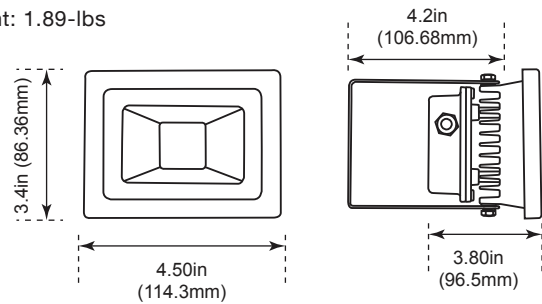

ACCESSORIES (Ordered Separately)

Photocell

P10036 SEN-PHO-BT-MT/MV
(Button Photocell 120V-277 for FDL #7179,7181,7182)

DIMENSIONS

29/58 Watt

Weight: 7.0-lbs

13 Watt

Weight: 1.89-lbs

28 Watt

Weight: 3.42-lbs

PHOTOMETRICS CHART

29 Watt
KNC

5.0ft	Illuminance at a Distance	
	Center Beam (f)	Beam Width (ft)
5.0ft	46.2 fc	15.6 ft 15.6 ft
10.0ft	11.6 fc	31.2 ft 31.3 ft
15.0ft	5.14 fc	46.9 ft 46.9 ft
20.0ft	2.89 fc	62.5 ft 62.6 ft
25.0ft	1.85 fc	78.1 ft 78.2 ft
30.0ft	1.28 fc	93.7 ft 93.9 ft

■ Vert. Spread: 114.7°
■ Horiz. Spread: 114.8°

58 Watt
KNC

5.0ft	Illuminance at a Distance	
	Center Beam (f)	Beam Width (ft)
5.0ft	91.3 fc	15.7 ft 15.7 ft
10.0ft	22.8 fc	31.4 ft 31.5 ft
15.0ft	10.1 fc	47.1 ft 47.2 ft
20.0ft	5.70 fc	62.9 ft 63.0 ft
25.0ft	3.65 fc	78.6 ft 78.7 ft
30.0ft	2.53 fc	94.3 ft 94.4 ft