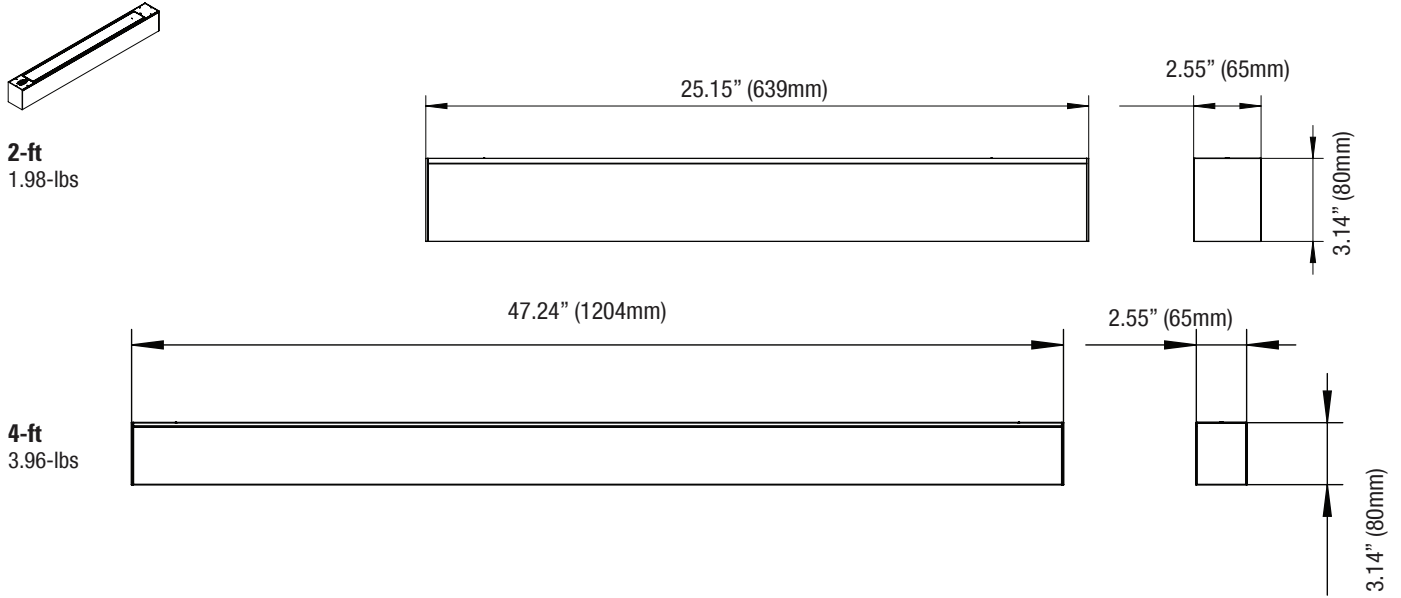

L-Shape

X-Shape

T-Shape

DIMENSIONS

CONNECTORS

Linkable Connector	L-Shape	X-Shape	T-Shape
<p>1.55" (39.5mm)</p>	<p>3.15" (80mm)</p>	<p>3.15" (80mm)</p>	<p>3.15" (80mm)</p>
<p>2.44" (62mm)</p> <p>6.34" (161mm)</p>	<p>7.64" (194mm)</p> <p>7.64" (194mm)</p>	<p>12.56" (319mm)</p> <p>12.72" (323mm)</p>	<p>7.64" (194mm)</p> <p>12.72" (323mm)</p>