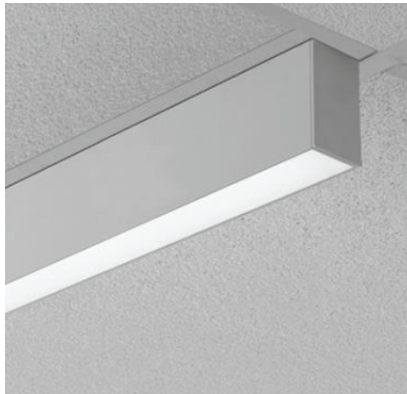

Surface Mount