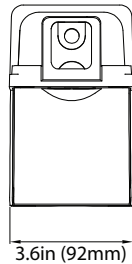

DIMENSIONS

75/100/150W
8.00-lbs

240/320W
15.50-lbs

MOUNTINGS (Ordered Separately)

Pole Mount 6"

- P10453 MT-AL/PM6/BZ
- P10458 MT-AL/PM6/WH
- P10468 MT-AL/PM6/BK

Slip Fitter

- P10455 MT-AL/SF/BZ
- P10460 MT-AL/SF/WH
- P10470 MT-AL/SF/BK