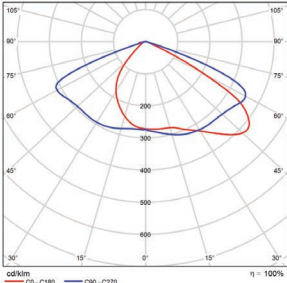

100 Watt - Type 3
DLC Premium

Illuminance at a Distance		
Center Beam fc	Beam Width	
2.5R	4.7 ft	8.8 ft
5.0R	9.3 ft	17.6 ft
7.5R	14.0 ft	26.4 ft
10.0R	18.7 ft	35.2 ft
12.5R	23.3 ft	44.0 ft
15.0R	28.0 ft	52.8 ft

Vert. Spread: 86.0°
Horiz. Spread: 120.8°