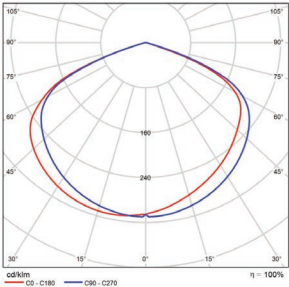

Vert. Spread: 131.9°
Horiz. Spread: 132.4°

PHOTOMETRICS CHART

240 Watt - Type 3
DLC Premium

Center Beam fc	Beam Width	
2.5R	1,407 fc	4.2 ft 8.3 ft
5.0R	352 fc	8.3 ft 16.7 ft
7.5R	156 fc	12.5 ft 25.0 ft
10.0R	87.9 fc	16.6 ft 33.3 ft
12.5R	56.3 fc	20.8 ft 41.7 ft
15.0R	39.1 fc	24.9 ft 50.0 ft

■ Vert. Spread: 79.4°
■ Horiz. Spread: 118.1°

240 Watt - Type 4
DLC Premium

Center Beam fc	Beam Width	
2.5R	1,340 fc	6.2 ft 8.9 ft
5.0R	335 fc	12.3 ft 17.9 ft
7.5R	149 fc	18.5 ft 26.8 ft
10.0R	83.7 fc	24.7 ft 35.7 ft
12.5R	53.6 fc	30.9 ft 44.6 ft
15.0R	37.2 fc	37.0 ft 53.6 ft

■ Vert. Spread: 102.0°
■ Horiz. Spread: 121.5°

240 Watt - Type 5
DLC Premium

Center Beam fc	Beam Width	
2.5R	1,688 fc	10.9 ft 10.9 ft
5.0R	422 fc	21.9 ft 21.8 ft
7.5R	188 fc	32.8 ft 32.7 ft
10.0R	106 fc	43.8 ft 43.5 ft
12.5R	67.5 fc	54.7 ft 54.4 ft
15.0R	46.9 fc	65.7 ft 65.3 ft