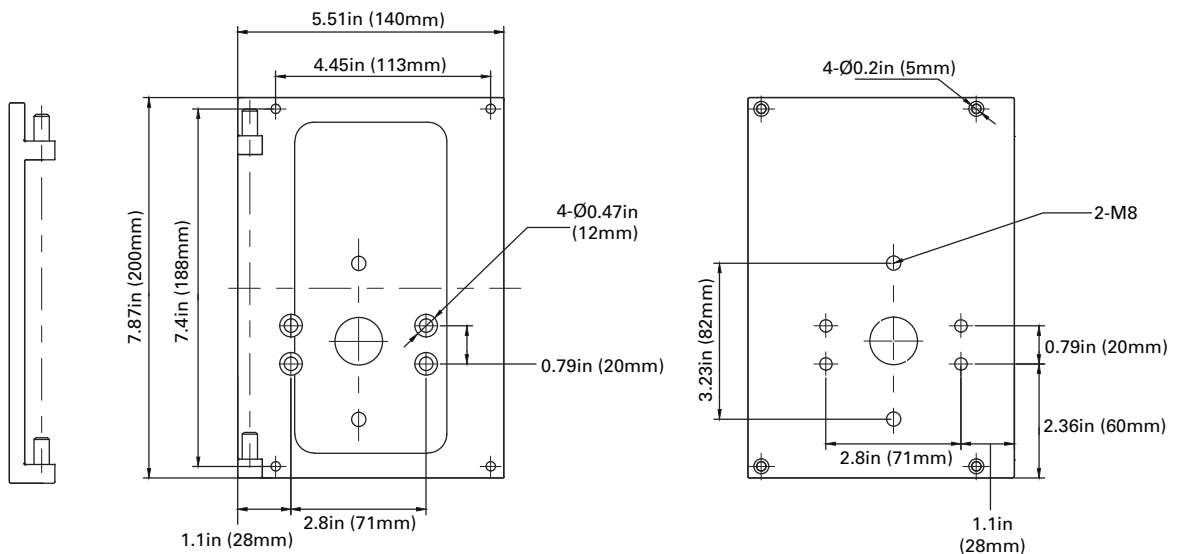

DIMENSIONS

75/100/150W
8.00-lbs

240/320W
15.50-lbs

MOUNTINGS (Ordered Separately)

Pole Mount 6"

- P10453 MT-AL/PM6/BZ
- P10458 MT-AL/PM6/WH
- P10468 MT-AL/PM6/BK

Slip Fitter

- P10455 MT-AL/SF/BZ
- P10460 MT-AL/SF/WH
- P10470 MT-AL/SF/BK

P10475 MT-AL/WM/BK

PHOTOMETRICS CHART

75 Watt - Type 3
DLC Premium

Illuminance at a Distance		
Center Beam fc	Beam Width	
2.5R	4.7 ft	8.8 ft
5.0R	9.3 ft	17.6 ft
7.5R	14.0 ft	26.4 ft
10.0R	18.7 ft	35.2 ft
12.5R	23.3 ft	44.0 ft
15.0R	28.0 ft	52.8 ft