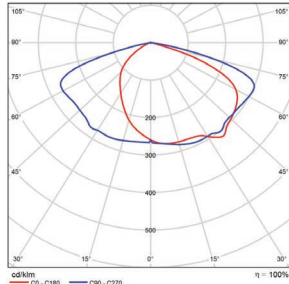

Vert. Spread: 106.3°
Horiz. Spread: 117.6°

100 Watt - Type 5
DLC Premium

Illuminance at a Distance		
Center Beam fc	Beam Width	
2.5R	11.2 ft	11.3 ft
5.0R	22.4 ft	22.7 ft
7.5R	33.6 ft	34.0 ft
10.0R	44.8 ft	45.3 ft
12.5R	56.0 ft	56.6 ft
15.0R	67.1 ft	68.0 ft

Vert. Spread: 131.9°
Horiz. Spread: 132.4°

150 Watt - Type 3
DLC Premium

Illuminance at a Distance		
Center Beam fc	Beam Width	
2.5R	4.7 ft	8.8 ft
5.0R	9.3 ft	17.6 ft
7.5R	14.0 ft	26.4 ft
10.0R	18.7 ft	35.2 ft
12.5R	23.3 ft	44.0 ft
15.0R	28.0 ft	52.8 ft

Vert. Spread: 86.0°
Horiz. Spread: 120.8°

150 Watt - Type 4
DLC Premium

Illuminance at a Distance		
Center Beam fc	Beam Width	
2.5R	6.7 ft	8.3 ft
5.0R	13.3 ft	16.5 ft
7.5R	20.0 ft	24.8 ft
10.0R	26.7 ft	33.0 ft
12.5R	33.4 ft	41.3 ft
15.0R	40.0 ft	49.5 ft