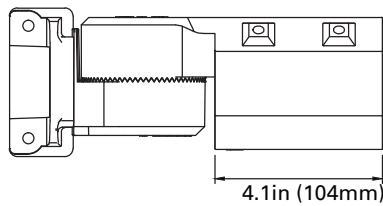

DIMENSIONS

75/100/150W
8.00-lbs

240/320W
15.50-lbs

MOUNTINGS (Ordered Separately)

Pole Mount 6"

- P10453 MT-AL/PM6/BZ
- P10458 MT-AL/PM6/WH
- P10468 MT-AL/PM6/BK

Slip Fitter

- P10455 MT-AL/SF/BZ
- P10460 MT-AL/SF/WH
- P10470 MT-AL/SF/BK