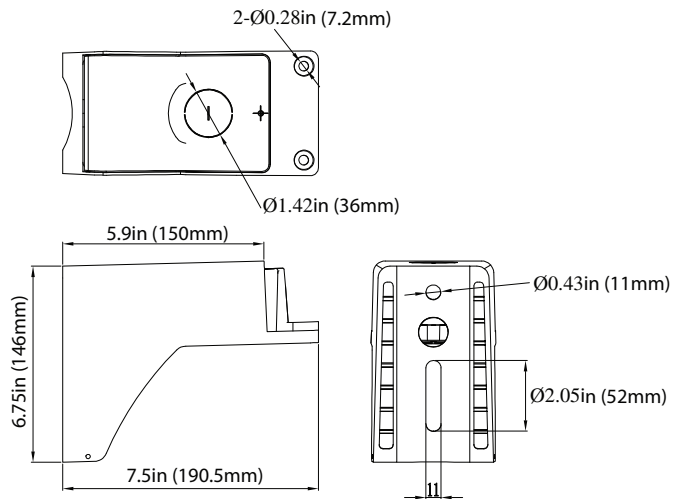

DIMENSIONS

75/100/150W
8.00-lbs

240/320W
15.50-lbs

MOUNTINGS (Ordered Separately)

Pole Mount 6"

- P10453 MT-AL/PM6/BZ
- P10458 MT-AL/PM6/WH
- P10468 MT-AL/PM6/BK

Slip Fitter

- P10455 MT-AL/SF/BZ
- P10460 MT-AL/SF/WH
- P10470 MT-AL/SF/BK