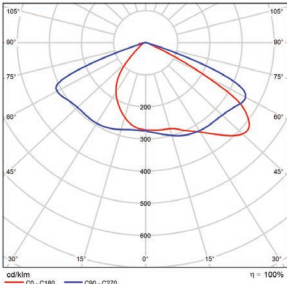

150 Watt - Type 3
DLC Premium

Illuminance at a Distance		
Center Beam fc	Beam Width	
2.5R	4.7 ft	8.8 ft
5.0R	9.3 ft	17.6 ft
7.5R	14.0 ft	26.4 ft
10.0R	18.7 ft	35.2 ft
12.5R	23.3 ft	44.0 ft
15.0R	28.0 ft	52.8 ft

Vert. Spread: 86.0°
Horiz. Spread: 120.8°