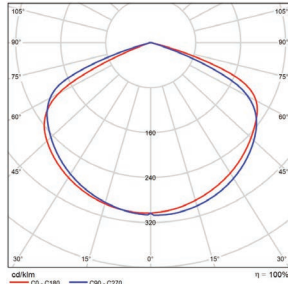

Vert. Spread: 131.9°
Horiz. Spread: 132.4°

150 Watt - Type 3
DLC Premium

Illuminance at a Distance		
Center Beam fc	Beam Width	
2.5R	4.7 ft	8.8 ft
5.0R	9.3 ft	17.6 ft
7.5R	14.0 ft	26.4 ft
10.0R	18.7 ft	35.2 ft
12.5R	23.3 ft	44.0 ft
15.0R	28.0 ft	52.8 ft

Vert. Spread: 86.0°
Horiz. Spread: 120.8°

150 Watt - Type 4
DLC Premium

Illuminance at a Distance		
Center Beam fc	Beam Width	
2.5R	6.7 ft	8.3 ft
5.0R	13.3 ft	16.5 ft
7.5R	20.0 ft	24.8 ft
10.0R	26.7 ft	33.0 ft
12.5R	33.4 ft	41.3 ft
15.0R	40.0 ft	49.5 ft

Vert. Spread: 106.3°
Horiz. Spread: 117.6°

150 Watt - Type 5
DLC Premium

Illuminance at a Distance		
Center Beam fc	Beam Width	
2.5R	11.2 ft	11.3 ft
5.0R	22.4 ft	22.7 ft
7.5R	33.6 ft	34.0 ft
10.0R	44.8 ft	45.3 ft
12.5R	56.0 ft	56.6 ft
15.0R	67.1 ft	68.0 ft