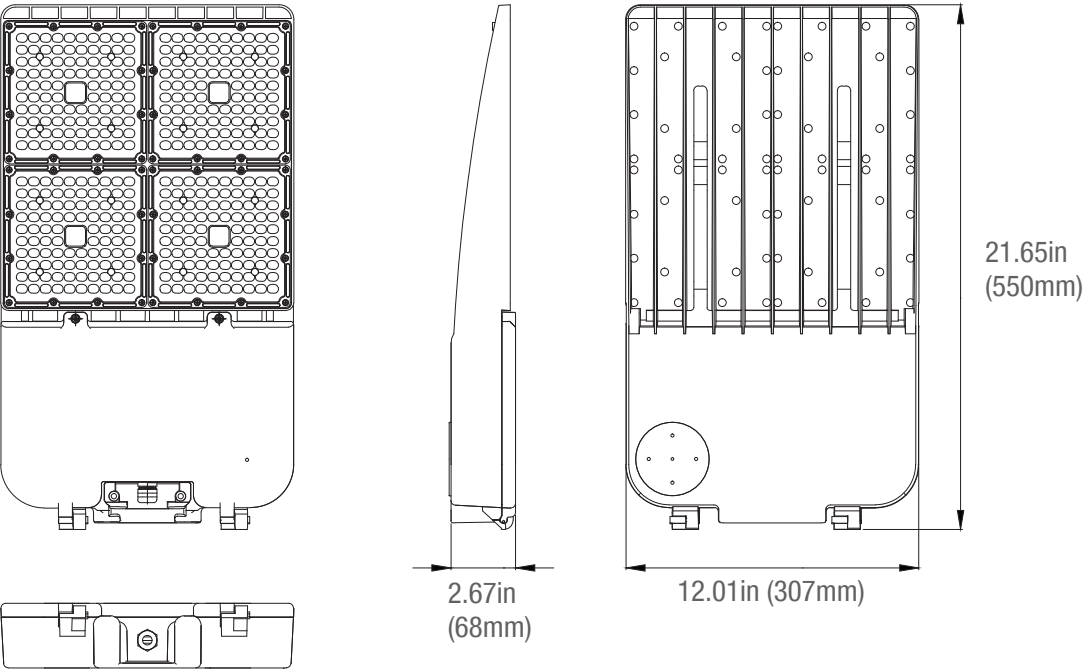

Angled Mount Bracket - 90°
P10364 MT-4WM2.5-190/BZ
(90° Angled Wall Mount with 2-3/8" Tenon)

Light Pole Cap
P10354 MT-4STC/BK
(4" Square Pole Cap)

Bullhorns with Triple -120°
P10358 MT-2.5RTBV2.5-3120/BZ
(Bullhorn with triple 2-3/8" Tenon-120°)

DIMENSIONS

75/100/150W
8.00-lbs

240/320W
15.50-lbs

MOUNTINGS (Ordered Separately)

Pole Mount 6"

- P10453 MT-AL/PM6/BZ
- P10458 MT-AL/PM6/WH
- P10468 MT-AL/PM6/BK

Slip Fitter

- P10455 MT-AL/SF/BZ
- P10460 MT-AL/SF/WH
- P10470 MT-AL/SF/BK