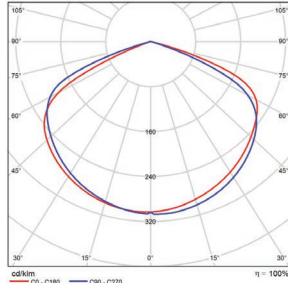

Vert. Spread: 132.3°
Horiz. Spread: 131.3°

100 Watt - Type 3
DLC Premium

Illuminance at a Distance		
Center Beam fc	Beam Width	
2.5R	4.7 ft	8.8 ft
5.0R	9.3 ft	17.6 ft
7.5R	14.0 ft	26.4 ft
10.0R	18.7 ft	35.2 ft
12.5R	23.3 ft	44.0 ft
15.0R	28.0 ft	52.8 ft

Vert. Spread: 86.0°
Horiz. Spread: 120.8°

100 Watt - Type 4
DLC Premium

Illuminance at a Distance		
Center Beam fc	Beam Width	
2.5R	6.7 ft	8.3 ft
5.0R	13.3 ft	16.5 ft
7.5R	20.0 ft	24.8 ft
10.0R	26.7 ft	33.0 ft
12.5R	33.4 ft	41.3 ft
15.0R	40.0 ft	49.5 ft

Vert. Spread: 106.3°
Horiz. Spread: 117.6°

100 Watt - Type 5
DLC Premium

Illuminance at a Distance		
Center Beam fc	Beam Width	
2.5R	11.2 ft	11.3 ft
5.0R	22.4 ft	22.7 ft
7.5R	33.6 ft	34.0 ft
10.0R	44.8 ft	45.3 ft
12.5R	56.0 ft	56.6 ft
15.0R	67.1 ft	68.0 ft