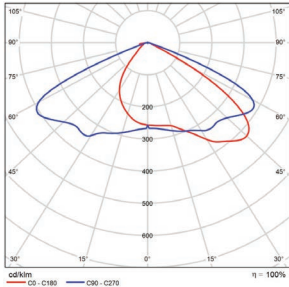

Vert. Spread: 86.0°
Horiz. Spread: 120.8°

150 Watt - Type 4
DLC Premium

Illuminance at a Distance		
Center Beam fc	Beam Width	
2.5R	6.7 ft	8.3 ft
5.0R	13.3 ft	16.5 ft
7.5R	20.0 ft	24.8 ft
10.0R	26.7 ft	33.0 ft
12.5R	33.4 ft	41.3 ft
15.0R	40.0 ft	49.5 ft

Vert. Spread: 106.3°
Horiz. Spread: 117.6°

150 Watt - Type 5
DLC Premium

Illuminance at a Distance		
Center Beam fc	Beam Width	
2.5R	11.2 ft	11.3 ft
5.0R	22.4 ft	22.7 ft
7.5R	33.6 ft	34.0 ft
10.0R	44.8 ft	45.3 ft
12.5R	56.0 ft	56.6 ft
15.0R	67.1 ft	68.0 ft

Vert. Spread: 131.9°
Horiz. Spread: 132.4°

PHOTOMETRICS CHART

240 Watt - Type 3
DLC Premium

Center Beam fc	Beam Width	
2.5R	1,407 fc	4.2 ft 8.3 ft
5.0R	352 fc	8.3 ft 16.7 ft
7.5R	156 fc	12.5 ft 25.0 ft
10.0R	87.9 fc	16.6 ft 33.3 ft
12.5R	56.3 fc	20.8 ft 41.7 ft
15.0R	39.1 fc	24.9 ft 50.0 ft