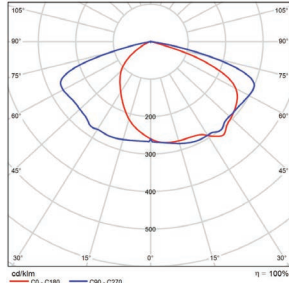

Vert. Spread: 106.3°
Horiz. Spread: 117.6°

75 Watt - Type 5
DLC Premium

Illuminance at a Distance		
Center Beam fc	Beam Width	
2.5R	11.3 ft	11.1 ft
5.0R	22.6 ft	22.1 ft
7.5R	33.9 ft	33.2 ft
10.0R	45.2 ft	44.2 ft
12.5R	56.5 ft	55.3 ft
15.0R	67.9 ft	66.3 ft

Vert. Spread: 132.3°
Horiz. Spread: 131.3°

100 Watt - Type 3
DLC Premium

Illuminance at a Distance		
Center Beam fc	Beam Width	
2.5R	4.7 ft	8.8 ft
5.0R	9.3 ft	17.6 ft
7.5R	14.0 ft	26.4 ft
10.0R	18.7 ft	35.2 ft
12.5R	23.3 ft	44.0 ft
15.0R	28.0 ft	52.8 ft

Vert. Spread: 86.0°
Horiz. Spread: 120.8°

100 Watt - Type 4
DLC Premium

Illuminance at a Distance		
Center Beam fc	Beam Width	
2.5R	6.7 ft	8.3 ft
5.0R	13.3 ft	16.5 ft
7.5R	20.0 ft	24.8 ft
10.0R	26.7 ft	33.0 ft
12.5R	33.4 ft	41.3 ft
15.0R	40.0 ft	49.5 ft