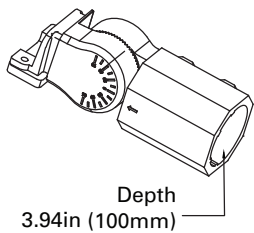

DIMENSIONS

75/100/150W
8.00-lbs

240/320W
15.50-lbs

MOUNTINGS (Ordered Separately)

Pole Mount 6"

- P10453 MT-AL/PM6/BZ
- P10458 MT-AL/PM6/WH
- P10468 MT-AL/PM6/BK

Slip Fitter

- P10455 MT-AL/SF/BZ
- P10460 MT-AL/SF/WH
- P10470 MT-AL/SF/BK