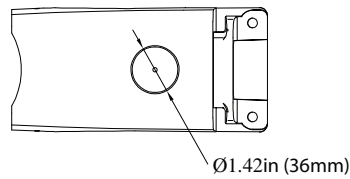

DIMENSIONS

75/100/150W
8.00-lbs

240/320W
15.50-lbs

MOUNTINGS (Ordered Separately)

Pole Mount 6"

- P10453 MT-AL/PM6/BZ
- P10458 MT-AL/PM6/WH
- P10468 MT-AL/PM6/BK

Slip Fitter

- P10455 MT-AL/SF/BZ
- P10460 MT-AL/SF/WH
- P10470 MT-AL/SF/BK