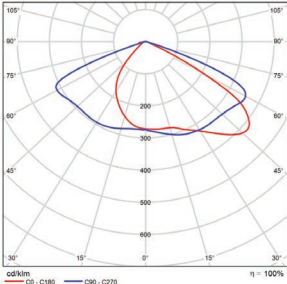

P10475 MT-AL/WM/BK

PHOTOMETRICS CHART

75 Watt - Type 3
DLC Premium

Illuminance at a Distance		
Center Beam fc	Beam Width	
2.5R	4.7 ft	8.8 ft
5.0R	9.3 ft	17.6 ft
7.5R	14.0 ft	26.4 ft
10.0R	18.7 ft	35.2 ft
12.5R	23.3 ft	44.0 ft
15.0R	28.0 ft	52.8 ft