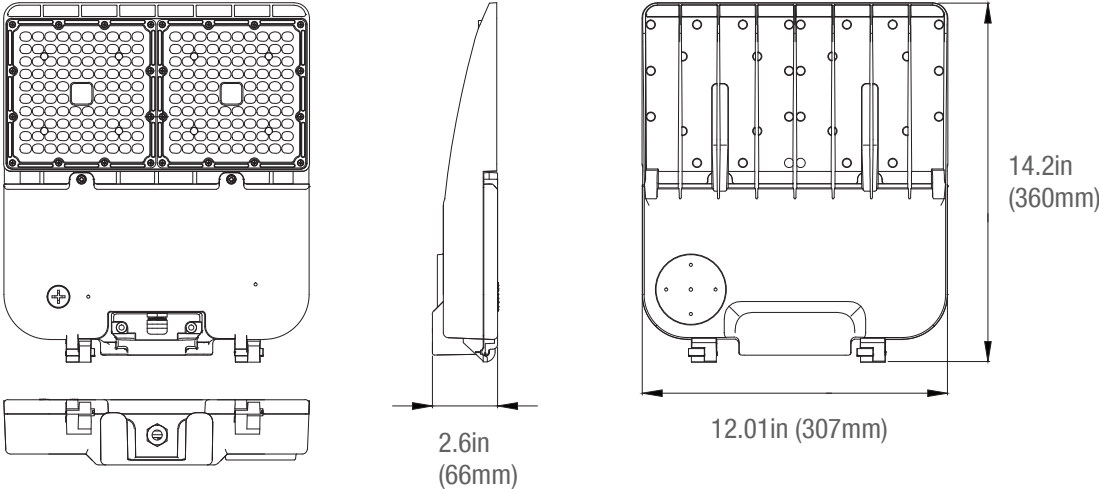

Angled Mount Bracket - 90°
P10364 MT-4WM2.5-190/BZ
(90° Angled Wall Mount with 2-3/8" Tenon)

Light Pole Cap
P10354 MT-4STC/BK
(4" Square Pole Cap)

Bullhorns with Triple -120°
P10358 MT-2.5RTBV2.5-3120/BZ
(Bullhorn with triple 2-3/8" Tenon-120°)

DIMENSIONS

75/100/150W
8.00-lbs

240/320W
15.50-lbs

MOUNTINGS (Ordered Separately)

Pole Mount 6"

- P10453 MT-AL/PM6/BZ
- P10458 MT-AL/PM6/WH
- P10468 MT-AL/PM6/BK

Slip Fitter

- P10455 MT-AL/SF/BZ
- P10460 MT-AL/SF/WH
- P10470 MT-AL/SF/BK