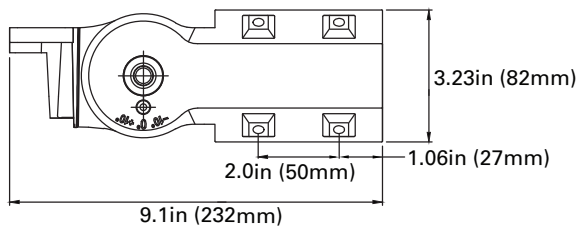

DIMENSIONS

75/100/150W
8.00-lbs

240/320W
15.50-lbs

MOUNTINGS (Ordered Separately)

Pole Mount 6"

- P10453 MT-AL/PM6/BZ
- P10458 MT-AL/PM6/WH
- P10468 MT-AL/PM6/BK

Slip Fitter

- P10455 MT-AL/SF/BZ
- P10460 MT-AL/SF/WH
- P10470 MT-AL/SF/BK