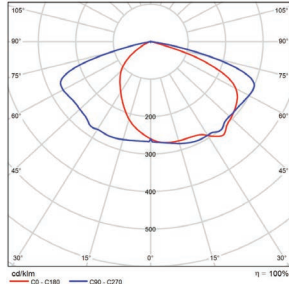

P10475 MT-AL/WM/BK

PHOTOMETRICS CHART

75 Watt - Type 3
DLC Premium

Illuminance at a Distance		
Center Beam fc	Beam Width	
2.5R	4.7 ft	8.8 ft
5.0R	9.3 ft	17.6 ft
7.5R	14.0 ft	26.4 ft
10.0R	18.7 ft	35.2 ft
12.5R	23.3 ft	44.0 ft
15.0R	28.0 ft	52.8 ft

Vert. Spread: 86.0°
Horiz. Spread: 120.8°

75 Watt - Type 4
DLC Premium

Illuminance at a Distance		
Center Beam fc	Beam Width	
2.5R	6.7 ft	8.3 ft
5.0R	13.3 ft	16.5 ft
7.5R	20.0 ft	24.8 ft
10.0R	26.7 ft	33.0 ft
12.5R	33.4 ft	41.3 ft
15.0R	40.0 ft	49.5 ft