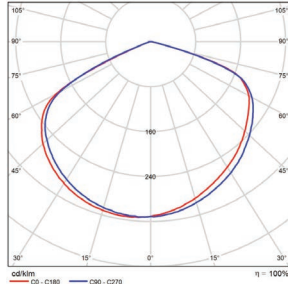

P10475 MT-AL/WM/BK

PHOTOMETRICS CHART

75 Watt - Type 3
DLC Premium

Illuminance at a Distance		
Center Beam fc	Beam Width	
2.5R	4.7 ft	8.8 ft
5.0R	9.3 ft	17.6 ft
7.5R	14.0 ft	26.4 ft
10.0R	18.7 ft	35.2 ft
12.5R	23.3 ft	44.0 ft
15.0R	28.0 ft	52.8 ft

Vert. Spread: 86.0°
Horiz. Spread: 120.8°

75 Watt - Type 4
DLC Premium

Illuminance at a Distance		
Center Beam fc	Beam Width	
2.5R	6.7 ft	8.3 ft
5.0R	13.3 ft	16.5 ft
7.5R	20.0 ft	24.8 ft
10.0R	26.7 ft	33.0 ft
12.5R	33.4 ft	41.3 ft
15.0R	40.0 ft	49.5 ft

Vert. Spread: 106.3°
Horiz. Spread: 117.6°

75 Watt - Type 5
DLC Premium

Illuminance at a Distance		
Center Beam fc	Beam Width	
2.5R	11.3 ft	11.1 ft
5.0R	22.6 ft	22.1 ft
7.5R	33.9 ft	33.2 ft
10.0R	45.2 ft	44.2 ft
12.5R	56.5 ft	55.3 ft
15.0R	67.9 ft	66.3 ft