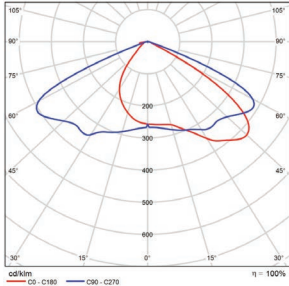

Vert. Spread: 131.9°
Horiz. Spread: 132.4°

PHOTOMETRICS CHART

240 Watt - Type 3
DLC Premium

Center Beam fc	Beam Width	
2.5R	1,407 fc	4.2 ft 8.3 ft
5.0R	352 fc	8.3 ft 16.7 ft
7.5R	156 fc	12.5 ft 25.0 ft
10.0R	87.9 fc	16.6 ft 33.3 ft
12.5R	56.3 fc	20.8 ft 41.7 ft
15.0R	39.1 fc	24.9 ft 50.0 ft

■ Vert. Spread: 79.4°
■ Horiz. Spread: 118.1°

240 Watt - Type 4
DLC Premium

Center Beam fc	Beam Width	
2.5R	1,340 fc	6.2 ft 8.9 ft
5.0R	335 fc	12.3 ft 17.9 ft
7.5R	149 fc	18.5 ft 26.8 ft
10.0R	83.7 fc	24.7 ft 35.7 ft
12.5R	53.6 fc	30.9 ft 44.6 ft
15.0R	37.2 fc	37.0 ft 53.6 ft

■ Vert. Spread: 102.0°
■ Horiz. Spread: 121.5°

240 Watt - Type 5
DLC Premium

Center Beam fc	Beam Width	
2.5R	1,688 fc	10.9 ft 10.9 ft
5.0R	422 fc	21.9 ft 21.8 ft
7.5R	188 fc	32.8 ft 32.7 ft
10.0R	106 fc	43.8 ft 43.5 ft
12.5R	67.5 fc	54.7 ft 54.4 ft
15.0R	46.9 fc	65.7 ft 65.3 ft

■ Vert. Spread: 130.9°
■ Horiz. Spread: 130.7°

320 Watt - Type 3
DLC Premium

Center Beam fc	Beam Width	
2.5R	1,864 fc	4.2 ft 8.3 ft
5.0R	466 fc	8.3 ft 16.7 ft
7.5R	207 fc	12.5 ft 25.0 ft
10.0R	116 fc	16.6 ft 33.3 ft
12.5R	74.5 fc	20.8 ft 41.7 ft
15.0R	51.8 fc	24.9 ft 50.0 ft