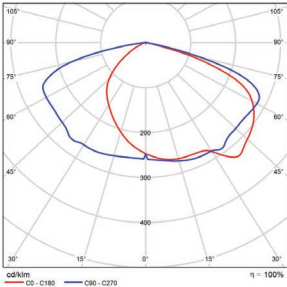

Vert. Spread: 106.3°
Horiz. Spread: 117.6°

150 Watt - Type 5
DLC Premium

Illuminance at a Distance		
Center Beam fc	Beam Width	
2.5R	11.2 ft	11.3 ft
5.0R	22.4 ft	22.7 ft
7.5R	33.6 ft	34.0 ft
10.0R	44.8 ft	45.3 ft
12.5R	56.0 ft	56.6 ft
15.0R	67.1 ft	68.0 ft

Vert. Spread: 131.9°
Horiz. Spread: 132.4°

PHOTOMETRICS CHART

240 Watt - Type 3
DLC Premium

Center Beam fc	Beam Width	
2.5R	1,407 fc	4.2 ft 8.3 ft
5.0R	352 fc	8.3 ft 16.7 ft
7.5R	156 fc	12.5 ft 25.0 ft
10.0R	87.9 fc	16.6 ft 33.3 ft
12.5R	56.3 fc	20.8 ft 41.7 ft
15.0R	39.1 fc	24.9 ft 50.0 ft

■ Vert. Spread: 79.4°
■ Horiz. Spread: 118.1°

240 Watt - Type 4
DLC Premium

Center Beam fc	Beam Width	
2.5R	1,340 fc	6.2 ft 8.9 ft
5.0R	335 fc	12.3 ft 17.9 ft
7.5R	149 fc	18.5 ft 26.8 ft
10.0R	83.7 fc	24.7 ft 35.7 ft
12.5R	53.6 fc	30.9 ft 44.6 ft
15.0R	37.2 fc	37.0 ft 53.6 ft