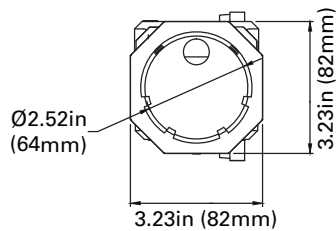

DIMENSIONS

75/100/150W
8.00-lbs

240/320W
15.50-lbs

MOUNTINGS (Ordered Separately)

Pole Mount 6"

- P10453 MT-AL/PM6/BZ
- P10458 MT-AL/PM6/WH
- P10468 MT-AL/PM6/BK

Slip Fitter

- P10455 MT-AL/SF/BZ
- P10460 MT-AL/SF/WH
- P10470 MT-AL/SF/BK