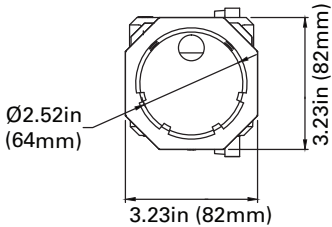

DIMENSIONS

150S/W
8.00-lbs

340S/W
15.50-lbs

MOUNTINGS (Ordered Separately)

Pole Mount 6"

- P10453 MT-AL/PM6/BZ
- P10458 MT-AL/PM6/WH
- P10468 MT-AL/PM6/BK

Slip Fitter

- P10455 MT-AL/SF/BZ
- P10460 MT-AL/SF/WH
- P10470 MT-AL/SF/BK