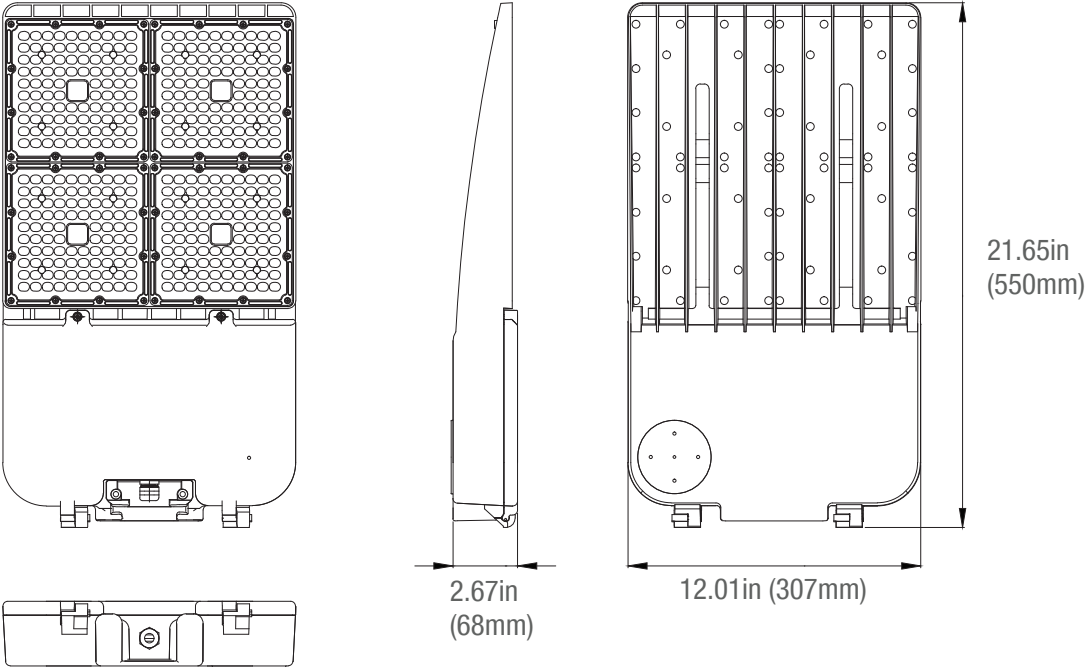

Angled Mount Bracket - 90°
P10364 MT-4WM2.5-190/BZ
(90° Angled Wall Mount with 2-3/8" Tenon)

Light Pole Cap
P10354 MT-4STC/BK
(4" Square Pole Cap)

Bullhorns with Triple -120°
P10358 MT-2.5RTBV2.5-3120/BZ
(Bullhorn with triple 2-3/8" Tenon-120°)

DIMENSIONS

150S/W
8.00-lbs

340S/W
15.50-lbs

MOUNTINGS (Ordered Separately)

Pole Mount 6"

- P10453 MT-AL/PM6/BZ
- P10458 MT-AL/PM6/WH
- P10468 MT-AL/PM6/BK

Slip Fitter

- P10455 MT-AL/SF/BZ
- P10460 MT-AL/SF/WH
- P10470 MT-AL/SF/BK