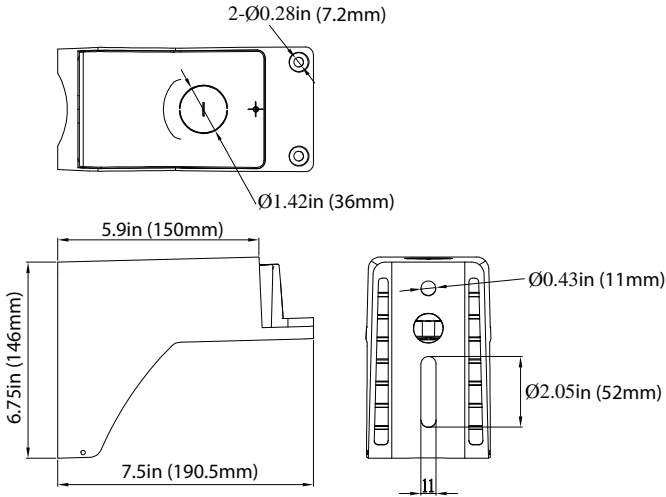

DIMENSIONS

150S/W
8.00-lbs

340S/W
15.50-lbs

MOUNTINGS (Ordered Separately)

Pole Mount 6"

- P10453 MT-AL/PM6/BZ
- P10458 MT-AL/PM6/WH
- P10468 MT-AL/PM6/BK

Slip Fitter

- P10455 MT-AL/SF/BZ
- P10460 MT-AL/SF/WH
- P10470 MT-AL/SF/BK