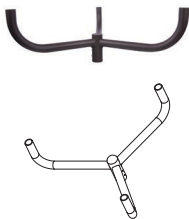

Square Pole Mount with Double - 180°
P10360 MT-4STV2.5-2180/BZ
(4" Square Pole Mount with Double 2-3/8" Tenon)

Square Pole Mount Tenon
P10351 MT-3STV2.5-1/BZ
(3" Square Pole with 2-3/8" Tenon)

P10352 MT-4STV2.5-1/BZ
(4" Square Pole with 2-3/8" Tenon)

P10353 MT-5STV2.5-1/BZ
(5" Square Pole with 2-3/8" Tenon)

Square Pole Mount with Triple - 180°
P10361 MT-4STV2.5-3180/BZ
(4" Square Pole Mount with Triple 2-3/8" Tenon)

Square Pole Mount with Quad - 90°
P10362 MT-4STV2.5-490/BZ
(4" Square Pole Mount with Quad 2-3/8" Tenon)

Bullhorns with Double -180°
P10356 MT-2.5RTBV2.5-2180/BZ
(Bullhorn with Double 2-3/8" Tenon-180°)

Wall Mount Bracket
P10363 MT-4WM2.5-1/BZ
(Wall Mount Bracket with 2-3/8" Tenon)

Bullhorns with Triple -180°
P10357 MT-2.5RTBV2.5-3180/BZ
(Bullhorn with Triple 2-3/8" Tenon-180°)

Angled Mount Bracket - 90°
P10364 MT-4WM2.5-190/BZ
(90° Angled Wall Mount with 2-3/8" Tenon)

Light Pole Cap
P10354 MT-4STC/BK
(4" Square Pole Cap)

Bullhorns with Triple -120°
P10358 MT-2.5RTBV2.5-3120/BZ
(Bullhorn with triple 2-3/8" Tenon-120°)