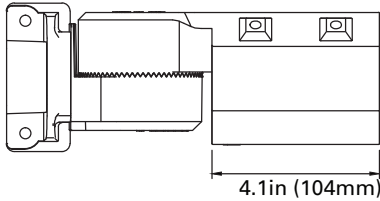

DIMENSIONS

150S/W
8.00-lbs

340S/W
15.50-lbs

MOUNTINGS (Ordered Separately)

Pole Mount 6"

- P10453 MT-AL/PM6/BZ
- P10458 MT-AL/PM6/WH
- P10468 MT-AL/PM6/BK

Slip Fitter

- P10455 MT-AL/SF/BZ
- P10460 MT-AL/SF/WH
- P10470 MT-AL/SF/BK