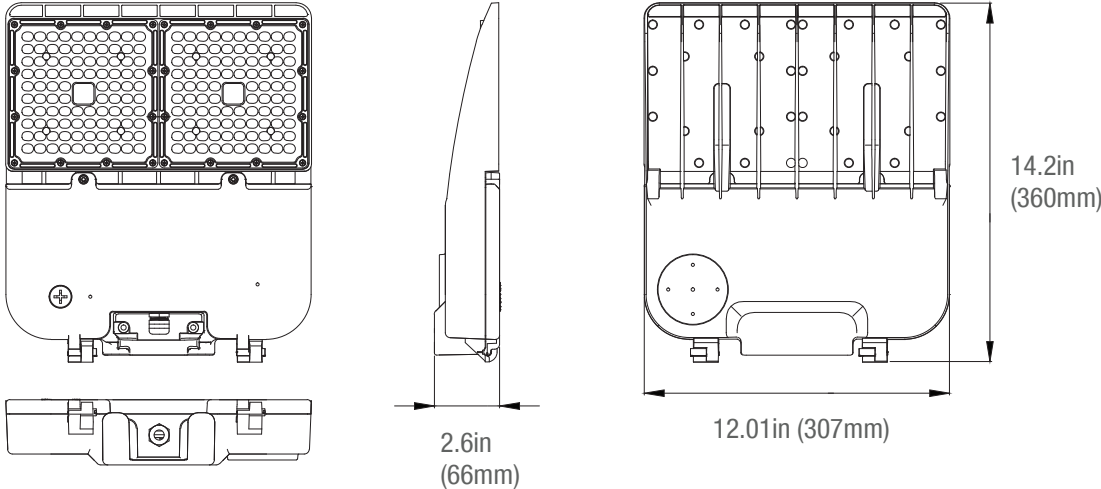

Angled Mount Bracket - 90°
P10364 MT-4WM2.5-190/BZ
(90° Angled Wall Mount with 2-3/8" Tenon)

Light Pole Cap
P10354 MT-4STC/BK
(4" Square Pole Cap)

Bullhorns with Triple -120°
P10358 MT-2.5RTBV2.5-3120/BZ
(Bullhorn with triple 2-3/8" Tenon-120°)

DIMENSIONS

150S/W
8.00-lbs

340S/W
15.50-lbs

MOUNTINGS (Ordered Separately)

Pole Mount 6"

- P10453 MT-AL/PM6/BZ
- P10458 MT-AL/PM6/WH
- P10468 MT-AL/PM6/BK

Slip Fitter

- P10455 MT-AL/SF/BZ
- P10460 MT-AL/SF/WH
- P10470 MT-AL/SF/BK