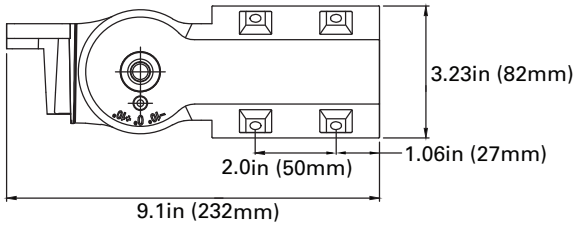

DIMENSIONS

150S/W
8.00-lbs

340S/W
15.50-lbs

MOUNTINGS (Ordered Separately)

Pole Mount 6"

- P10453 MT-AL/PM6/BZ
- P10458 MT-AL/PM6/WH
- P10468 MT-AL/PM6/BK

Slip Fitter

- P10455 MT-AL/SF/BZ
- P10460 MT-AL/SF/WH
- P10470 MT-AL/SF/BK