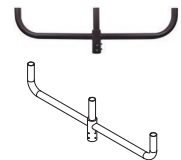

Square Pole Mount with Double - 180°
P10360 MT-4STV2.5-2180/BZ
(4" Square Pole Mount with Double 2-3/8" Tenon)

Square Pole Mount Tenon
P10351 MT-3STV2.5-1/BZ
(3" Square Pole with 2-3/8" Tenon)

P10352 MT-4STV2.5-1/BZ
(4" Square Pole with 2-3/8" Tenon)

P10353 MT-5STV2.5-1/BZ
(5" Square Pole with 2-3/8" Tenon)

Square Pole Mount with Triple - 180°
P10361 MT-4STV2.5-3180/BZ
(4" Square Pole Mount with Triple 2-3/8" Tenon)

Square Pole Mount with Quad - 90°
P10362 MT-4STV2.5-490/BZ
(4" Square Pole Mount with Quad 2-3/8" Tenon)

Bullhorns with Double -180°
P10356 MT-2.5RTBV2.5-2180/BZ
(Bullhorn with Double 2-3/8" Tenon-180°)

Wall Mount Bracket
P10363 MT-4WM2.5-1/BZ
(Wall Mount Bracket with 2-3/8" Tenon)

Bullhorns with Triple -180°
P10357 MT-2.5RTBV2.5-3180/BZ
(Bullhorn with Triple 2-3/8" Tenon-180°)