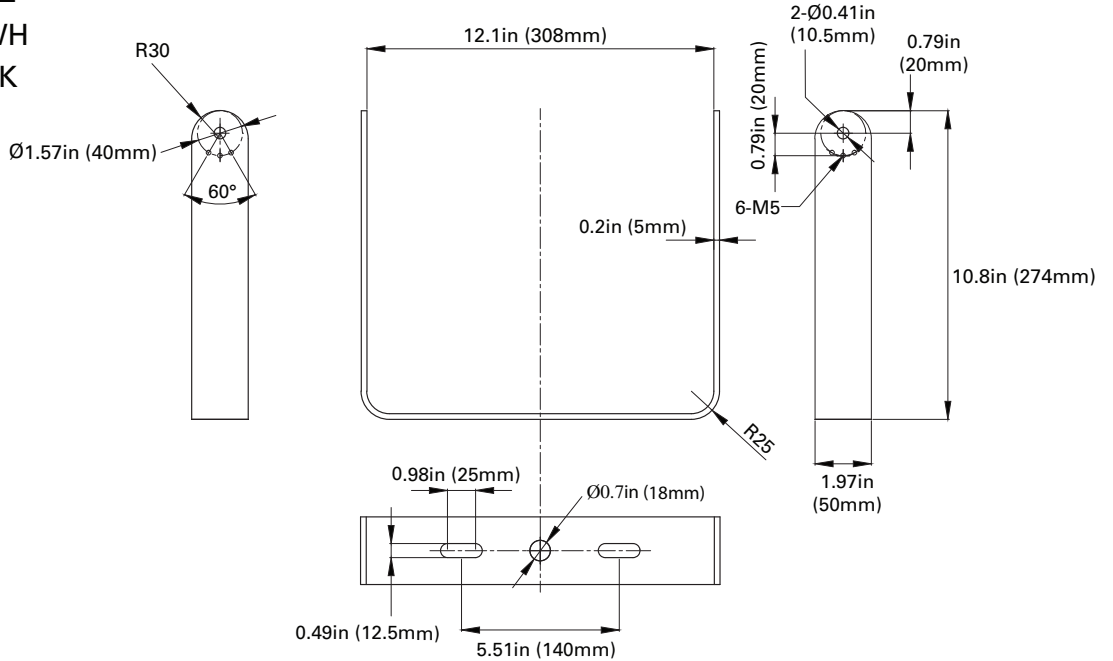

MOUNTINGS (Ordered Separately)

Yoke Mount 12"

P10456 MT-SAL/YK12/BZ

P10461 MT-SAL/YK12/WH

P10471 MT-SAL/YK12/BK