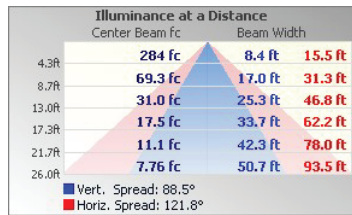

PHOTOMETRICS CHART

150 S/Watt - Type 3
DLC Premium