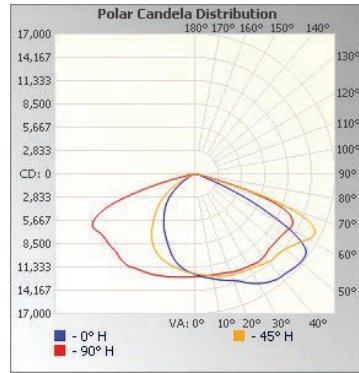

P10475 MT-AL/WM/BK

PHOTOMETRICS CHART

150 S/Watt - Type 3
DLC Premium

340 S/Watt - Type 3
DLC Premium

PACKAGE

Case Qty 1 pc