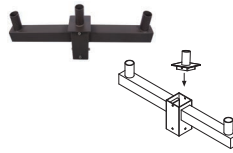

Square Pole Mount with Triple - 180°
P10361 MT-4STV2.5-3180/BZ
(4" Square Pole Mount with Triple 2-3/8" Tenon)