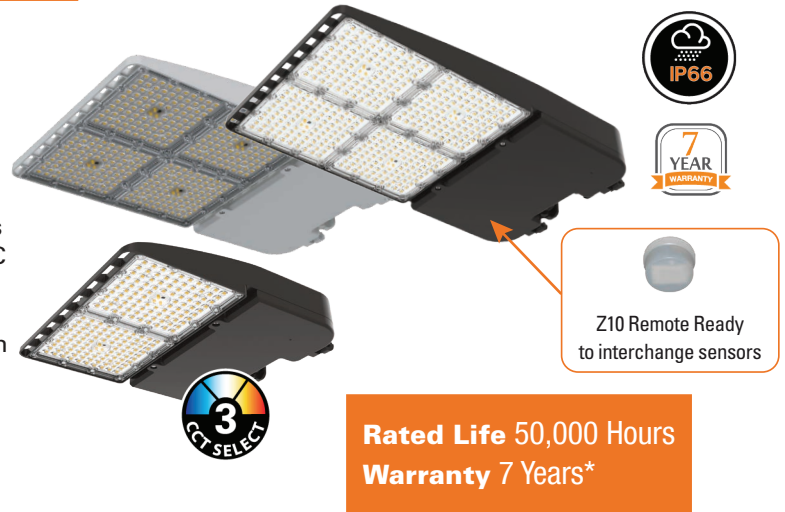

SAL Slim Area Light Z10

PROJECT: _____

SCHEDULE: _____ DATE: _____

PREPARE BY: _____

NOTES: _____

DESCRIPTION

naturaLED® Slim Area Light is constructed with a durable, die-cast aluminum housing and excellent thermal design and is the perfect lighting solution for your parking lot, street, walkway, building flood up/down light and/or as a sign lighter. It provides uniform, consistent color with a wide range of wattage selections to replace from 100W to 1500W HID fixtures. Our fixtures are DLC Premium certified and IP66 rated with four types of mounting options available: Pole Mount, Slip Fitter, Wall Mount, and Yoke Mount. Compatible integrated autonomous and photocell motion sensors are available as options to address your energy savings. Energy savings can be as much as 85% while eliminating maintenance costs in labor and lamp and ballast replacement.

APPLICATIONS

Area/ Parking, Security, Pathway, Perimeter, Wall Lighting

FEATURES

- DLC Premium
- IP66 Rated
- ETL Listed/ cETL Listed
- Selectable Wattages
- ColorTemp: 3CCT (30K/40K/50K)
- Voltage: 120-277V, 277-480V
- Power Factor: >0.9
- Surge Protection: 20KV
- Dimmable: 0-10V
- CRI: 80
- Operating temperature: - 40°F~122°F (- 40°C~50°C)
- Low Voltage Output for Sensors
- Contractor Friendly Mounting Options
- Material: Aluminum Die-Cast
- Finish: Epoxy Powder Coat
- Colors: Bronze, White, Black
- 7 Year Warranty
- Optional for Purchase: Lens, Photocell, Mountings, Sensors