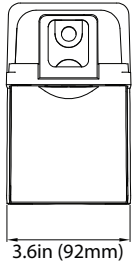

Angled Mount Bracket - 90°
P10364 MT-4WM2.5-190/BZ
(90° Angled Wall Mount with 2-3/8" Tenon)

Light Pole Cap
P10354 MT-4STC/BK
(4" Square Pole Cap)

Bullhorns with Triple -120°
P10358 MT-2.5RTBV2.5-3120/BZ
(Bullhorn with triple 2-3/8" Tenon-120°)

DIMENSIONS

150S/W
8.00-lbs

340S/W
15.50-lbs

MOUNTINGS (Ordered Separately)

Pole Mount 6"

- P10453 MT-AL/PM6/BZ
- P10458 MT-AL/PM6/WH
- P10468 MT-AL/PM6/BK

Slip Fitter

- P10455 MT-AL/SF/BZ
- P10460 MT-AL/SF/WH
- P10470 MT-AL/SF/BK