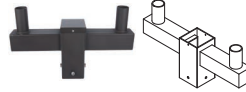

Square Pole Mount with Double - 180°
P10360 MT-4STV2.5-2180/BZ
(4" Square Pole Mount with Double 2-3/8" Tenon)