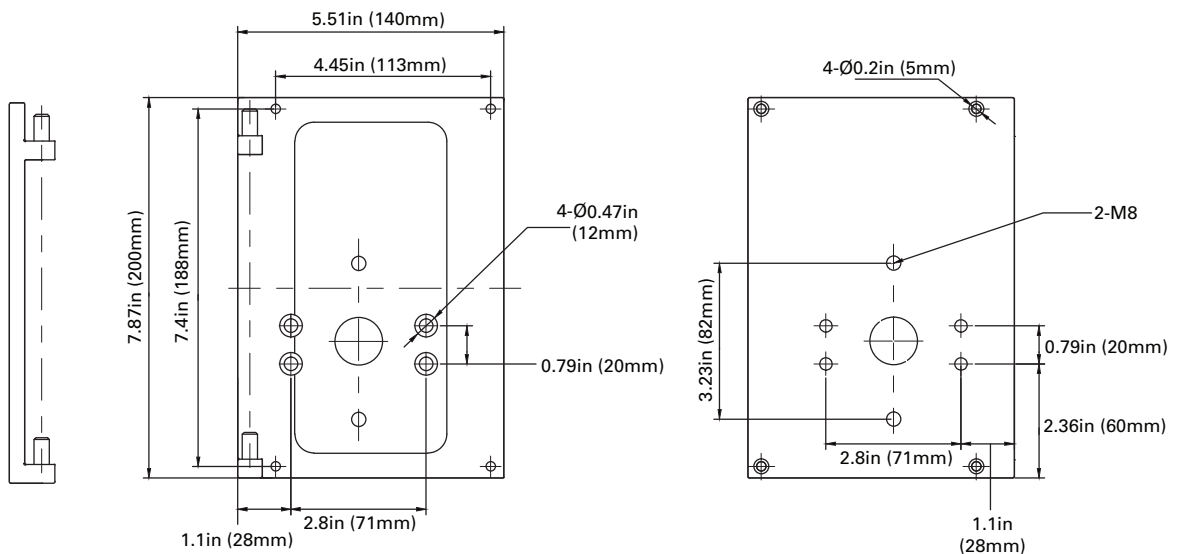

Wall Mount

P10473 MT-AL/WM/BZ

P10474 MT-AL/WM/WH

P10475 MT-AL/WM/BK