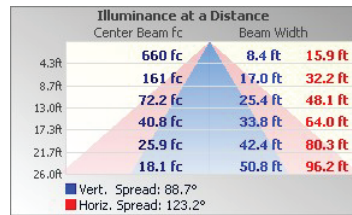

P10475 MT-AL/WM/BK

PHOTOMETRICS CHART

150 S/Watt - Type 3
DLC Premium

340 S/Watt - Type 3
DLC Premium

PACKAGE

Case Qty 1 pc