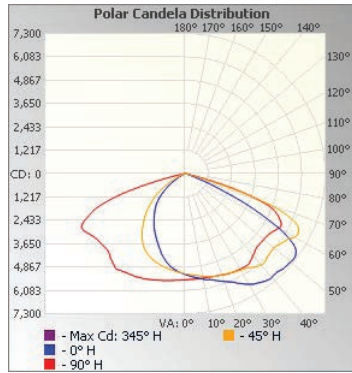

PHOTOMETRICS CHART

150 S/Watt - Type 3
DLC Premium