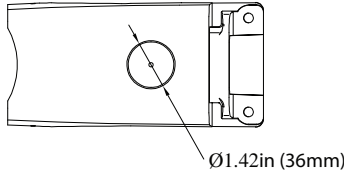

DIMENSIONS

150S/W
8.00-lbs

340S/W
15.50-lbs

MOUNTINGS (Ordered Separately)

Pole Mount 6"

- P10453 MT-AL/PM6/BZ
- P10458 MT-AL/PM6/WH
- P10468 MT-AL/PM6/BK

Slip Fitter

- P10455 MT-AL/SF/BZ
- P10460 MT-AL/SF/WH
- P10470 MT-AL/SF/BK