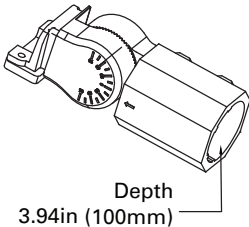

Angled Mount Bracket - 90°
P10364 MT-4WM2.5-190/BZ
(90° Angled Wall Mount with 2-3/8" Tenon)

Light Pole Cap
P10354 MT-4STC/BK
(4" Square Pole Cap)

Bullhorns with Triple -120°
P10358 MT-2.5RTBV2.5-3120/BZ
(Bullhorn with triple 2-3/8" Tenon-120°)

DIMENSIONS

150S/W
8.00-lbs

340S/W
15.50-lbs

MOUNTINGS (Ordered Separately)

Pole Mount 6"

- P10453 MT-AL/PM6/BZ
- P10458 MT-AL/PM6/WH
- P10468 MT-AL/PM6/BK

Slip Fitter

- P10455 MT-AL/SF/BZ
- P10460 MT-AL/SF/WH
- P10470 MT-AL/SF/BK