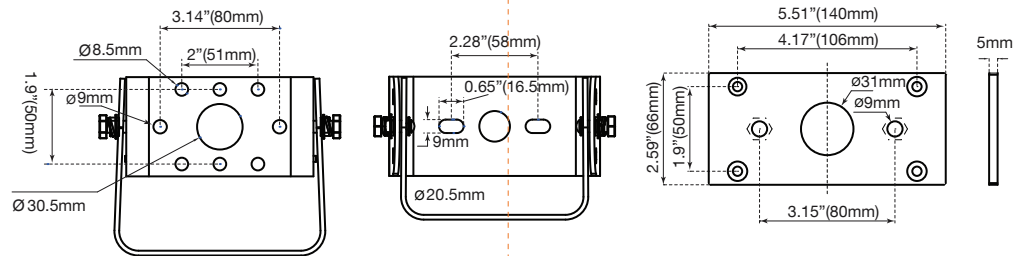

MOUNTINGS (Ordered Separately)

Slip Fitter -SF

- P10101 MT-SAL/SF/DB
- P10209 MT-SAL/SF/BK
- P10102 MT-SAL/SF/WH

Swivel Bracket -SB

- P10103 MT-SAL/SB/DB
- P10210 MT-SAL/SB/BK
- P10104 MT-SAL/SB/WH

6" Extruded Arm