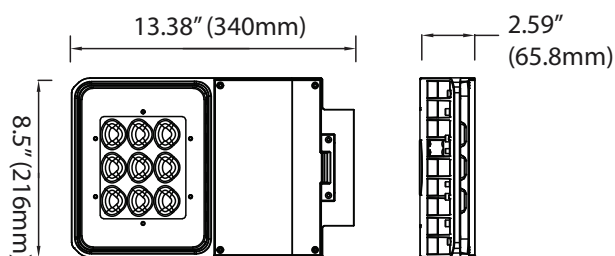

*Made to Order

DIMENSIONS

29W~100W

29W: 6-lbs
50W: 6-lbs
75W: 6-lbs
100W: 6-lbs

150W~360W

150W: 22-lbs
180W: 23.6-lbs
240W: 24.5-lbs
360W: 25.5-lbs

MOUNTINGS (Ordered Separately)

Wall Mount