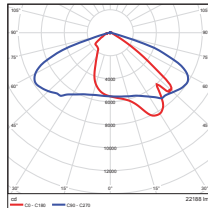

180W - Type3
DLC Premium

Distance	Center Beam fc	Beam Width
5.0ft	221 fc	8.9 R
10.0ft	55.3 fc	17.9 R
15.0ft	25.6 fc	26.9 R
20.0ft	13.8 fc	36.0 R
25.0ft	8.85 fc	44.7 R
30.0ft	6.15 fc	53.7 R

Vert. Spread: 83.6°
Horn Spread: 134.8°