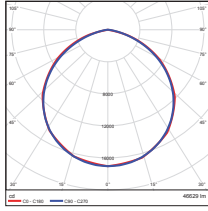

360W - Type5
DLC Premium