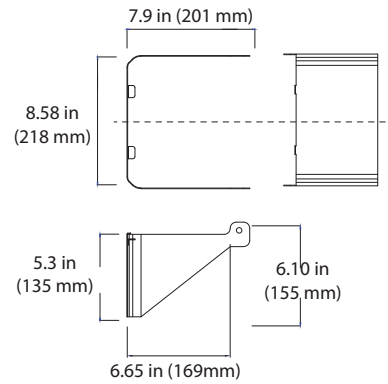

Yoke - 15" (150W~360W)

- P10113 MT-SAL/YK15/DB
- P10114 MT-SAL/YK15/WH

Wall Mount

- P10198 MT-SAL/WM/DB
- P10199 MT-SAL/WM/WH

MOUNTING SPECIFICATIONS (SOLD SEPARATELY)

Shield (29W~100W)

Front

- P10213 GSF-SAL-S/DB
- P10214 GSF-SAL-S/WH