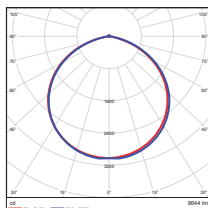

75W - Type5
DLC Premium

Distance	Center Beam fc	Beam Width
5.0ft	121 fc	15.2 R
10.0ft	30.2 fc	30.3 R
15.0ft	13.4 fc	45.4 R
20.0ft	7.56 fc	60.5 R
25.0ft	4.84 fc	75.6 R
30.0ft	3.36 fc	90.9 R

Vert. Spread: 110.1°
Horn Spread: 113.0°