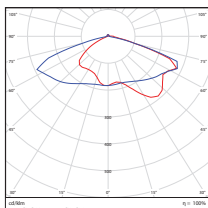

75W - Type4
DLC Premium

Distance	Center Beam fc	Beam Width
3.0ft	148 fc	12.7 R
6.0ft	35.8 fc	25.9 R
9.0ft	15.1 fc	39.3 R
12.0ft	9.10 fc	51.9 R
15.0ft	5.77 fc	64.3 R
18.0ft	4.02 fc	77.0 R

Vert. Spread: 125.1°
Horn Spread: 124.1°