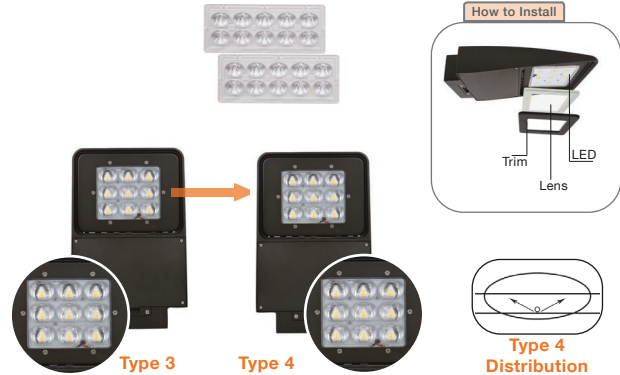

ACCESSORIES (Ordered Separately)

PIR Motion/PhotoCell Sensor

Code	Model	Description
• K134115	PLT/SDB/SWC	PIR Motion/PhotoCell 0-10V 100-277V 3X C Lens (29-100W) Bronze Plate
• K135115	PLT/SWH/SWD	PIR Motion/PhotoCell 0-10V 100-277V 3X C Lens (29-100W) White Plate
• K136115	PLT/LDB/SWC	PIR Motion/PhotoCell 0-10V 100-277V 3X C Lens (150-360W) Bronze Plate
• K137115	PLT/LWH/SWD	PIR Motion/PhotoCell 0-10V 100-277V 3X C Lens (150-360W) White Plate

Receptacle

Model	Description
• P10141 REC3PLK	3 prong twist lock receptacle mount
• P10142 REC7PLK	7 prong twist lock receptacle mount

Glare Shield

Code	Model	Description
• P10205	GSB-SAL-S/DB	Back Glare Shields for SAL (29-100W) Dark Bronze
• P10206	GSB-SAL-S/WH	Back Glare Shields for SAL (29-100W) White
• P10207	GSB-SAL-L/DB	Back Glare Shields for SAL (150-360W) Dark Bronze
• P10208	GSB-SAL-L/WH	Back Glare Shields for SAL (150-360W) White
• P10213	GSF-SAL-S/DB	Front Glare Shields for SAL (29-100W) Dark Bronze
• P10214	GSF-SAL-S/WH	Front Glare Shields for SAL (29-100W) White
• P10215	GSF-SAL-L/DB	Front Glare Shields for SAL (150-360W) Dark Bronze
• P10216	GSF-SAL-L/WH	Front Glare Shields for SAL (150-360W) Dark Bronze

Ballast

Code	Model	Description
• P10183	BALED-ESD-240S460DT	277-480V Driver for 150W,180W, 360W (require 2 pcs)
• P10184	BALED-ESD-240S660DT	277-480V Driver for 240W

Type 4 Lens

Code	Model	Description
• K238X2	LENS-SAL-180-IV	Type 4 Lens for SAL (150W & 180W)
• K238X3	LENS-SAL-240-IV	Type 4 Lens for SAL (240W)
• K237X4	LENS-SAL-360-IV	Type 4 Lens for SAL (360W)