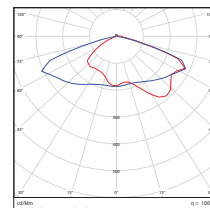

100W - Type4
DLC Premium

Distance	Center Beam fc	Beam Width
3.0ft	194 fc	8.1 R
6.0ft	47.1 fc	16.5 R
9.0ft	21.2 fc	25.5 R
12.0ft	12.0 fc	32.7 R
15.0ft	7.59 fc	41.0 R
18.0ft	5.29 fc	49.1 R

Vert. Spread: 101.7°
Horn Spread: 146.3°