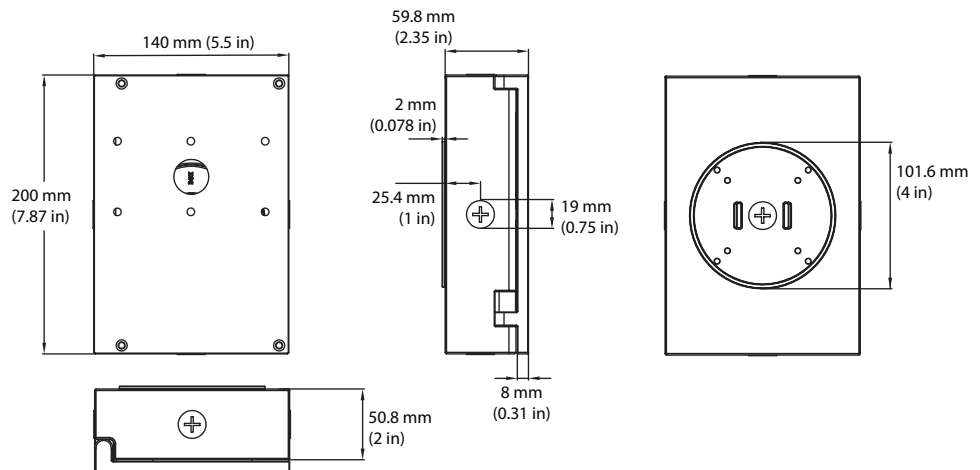

Wall Mount

- P10198 MT-SAL/WM/DB
- P10199 MT-SAL/WM/WH