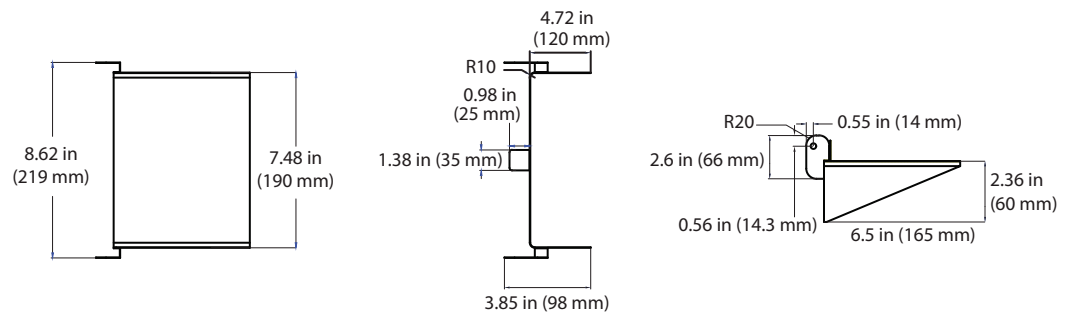

Back

- P10205 GSB-SAL-S/DB
- P10206 GSB-SAL-S/WH