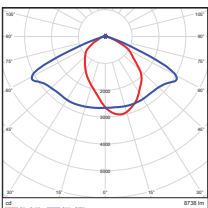

75W - Type3
DLC Premium

Distance	Center Beam fc	Beam Width
5.0ft	106 fc	10.9 R
10.0ft	26.5 fc	21.8 R
15.0ft	11.8 fc	32.8 R
20.0ft	6.62 fc	43.7 R
25.0ft	4.23 fc	54.6 R
30.0ft	2.94 fc	65.3 R

Vert. Spread: 90.0°
Horn Spread: 90.0°