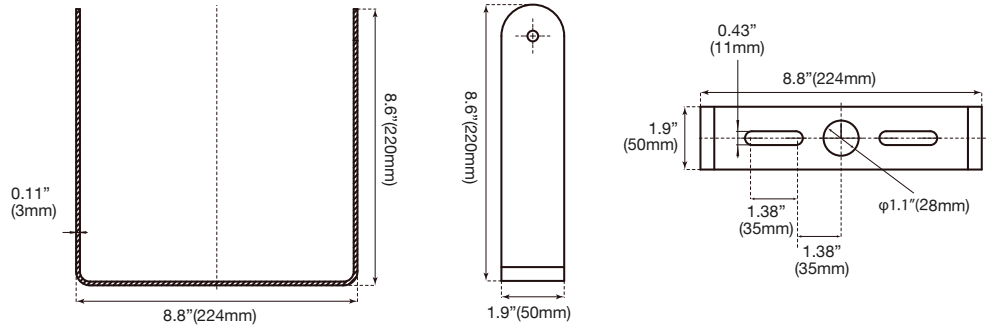

- P10105 MT-SAL/EA6/DB
- P10211 MT-SAL/EA6/BK
- P10106 MT-SAL/EA6/WH

Dual Pendant Box

- P10107 MT-SAL/DPB/DB
- P10108 MT-SAL/DPB/WH

MOUNTING SPECIFICATIONS (SOLD SEPARATELY)

Yoke - 9" (29W~100W)

- P10111 MT-SAL/YK9/DB
- P10112 MT-SAL/YK9/WH