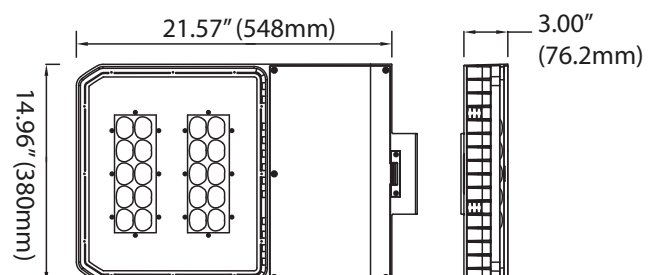

*Made to Order

DIMENSIONS

29W~100W

29W: 6-lbs
50W: 6-lbs
75W: 6-lbs
100W: 6-lbs

150W~360W

150W: 22-lbs
180W: 23.6-lbs
240W: 24.5-lbs
360W: 25.5-lbs

MOUNTINGS (Ordered Separately)

Wall Mount