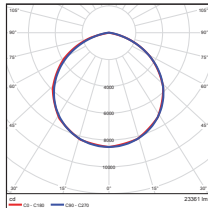

150W - Type5
DLC Premium

Distance	Center beam fc	beam width
5.0ft	341 fc	14.0 R
10.0ft	85.2 fc	29.7 R
15.0ft	37.9 fc	44.8 R
20.0ft	21.3 fc	59.6 R
25.0ft	13.6 fc	74.2 R
30.0ft	9.47 fc	89.1 R

Vert. Spread: 112.1°
Horn Spread: 113.2°