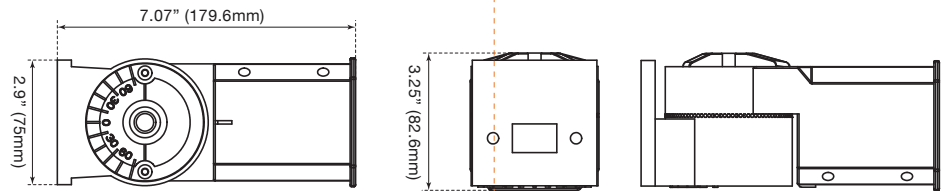

MOUNTINGS (Ordered Separately)

Slip Fitter -SF

- P10101 MT-SAL/SF/DB
- P10209 MT-SAL/SF/BK
- P10102 MT-SAL/SF/WH