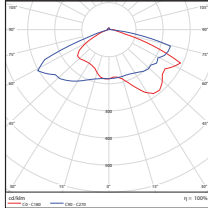

29W - Type4
DLC Premium

Distance	Center Beam fc	Beam Width
3.0ft	71.4 fc	10.9 R
6.0ft	17.3 fc	22.1 R
9.0ft	7.97 fc	33.3 R
12.0ft	4.40 fc	43.9 R
15.0ft	2.79 fc	55.2 R
18.0ft	1.94 fc	66.1 R

Vert. Spread: 117.6°
Horn Spread: 123.0°