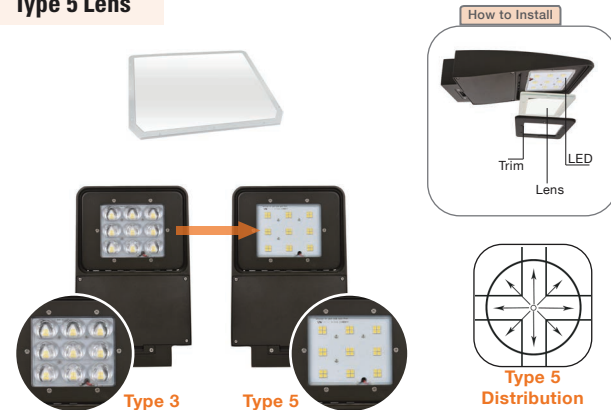

Type 5 Lens

Code	Model	Description
• P10127	LENS-SAL-SMALL-V	Type 5 Lens for SAL (29W-100W)
• P10128	LENS-SAL-LARGE-V/DB	Type 5 Lens for SAL (150W-360W) Dark Bronze
• P10131	LENS-SAL-LARGE-V/WH	Type 5 Lens for SAL (150W-360W) White