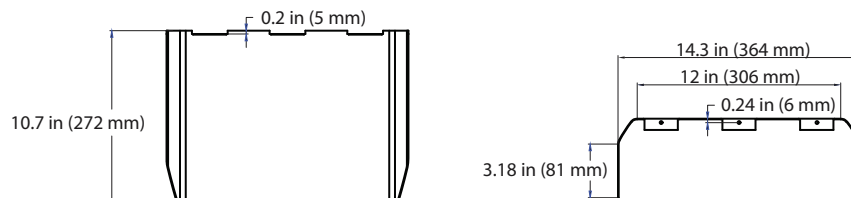

Shield (150W~360W)

Front

- P10215 GSF-SAL-L/DB
- P10216 GSF-SAL-L/WH