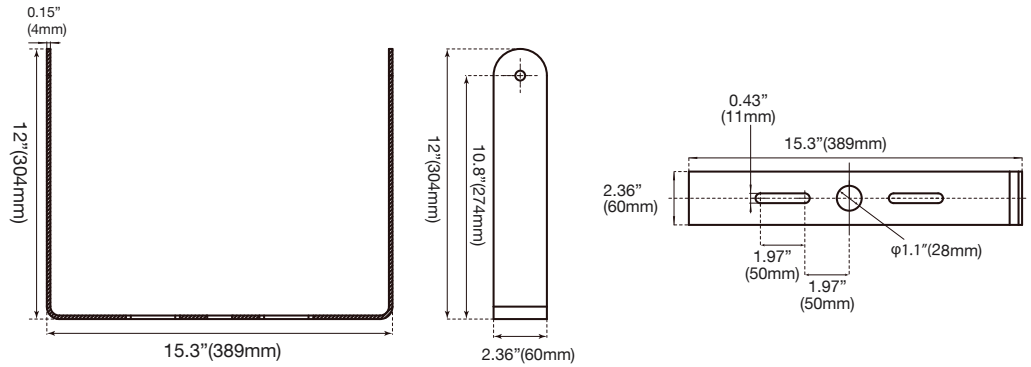

Yoke - 15" (150W~360W)

- P10113 MT-SAL/YK15/DB
- P10114 MT-SAL/YK15/WH