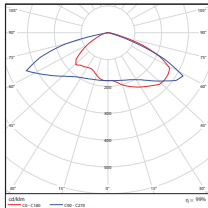

150W - Type4
DLC Premium

Distance	Center Beam fc	Beam Width
3.0ft	310 fc	9.0 R
6.0ft	75.2 fc	18.3 R
9.0ft	35.7 fc	27.3 R
12.0ft	19.1 fc	36.3 R
15.0ft	12.1 fc	45.6 R
18.0ft	8.44 fc	54.6 R

Vert. Spread: 107.6°
Horn Spread: 91.1°