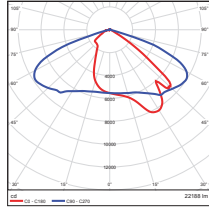

360W - Type3
DLC Premium