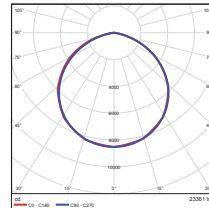

180W - Type5
DLC Premium

Distance	Center beam fc	Beam Width
5.0ft	341 fc	14.0 R
10.0ft	85.2 fc	29.7 R
15.0ft	37.9 fc	44.8 R
20.0ft	21.3 fc	59.6 R
25.0ft	13.6 fc	74.2 R
30.0ft	9.47 fc	89.1 R

Vert. Spread: 112.1°
Horn Spread: 113.2°