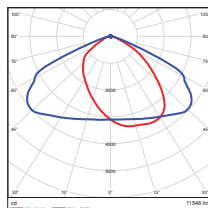

100W - Type3
DLC Premium

Distance	Center Beam fc	Beam Width
5.0ft	124 fc	10.2 R
10.0ft	31.0 fc	20.4 R
15.0ft	13.6 fc	30.6 R
20.0ft	7.76 fc	40.8 R
25.0ft	4.97 fc	51.0 R
30.0ft	3.45 fc	61.2 R

Vert. Spread: 91.1°
Horn Spread: 97.1°