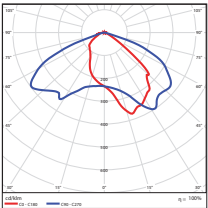

150W - Type3
DLC Premium

Distance	Center Beam fc	Beam Width
5.0ft	190 fc	8.7 R
10.0ft	47.5 fc	17.5 R
15.0ft	21.1 fc	26.2 R
20.0ft	11.9 fc	35.3 R
25.0ft	7.60 fc	43.7 R
30.0ft	5.28 fc	52.4 R

Vert. Spread: 82.3°
Horn Spread: 132.7°