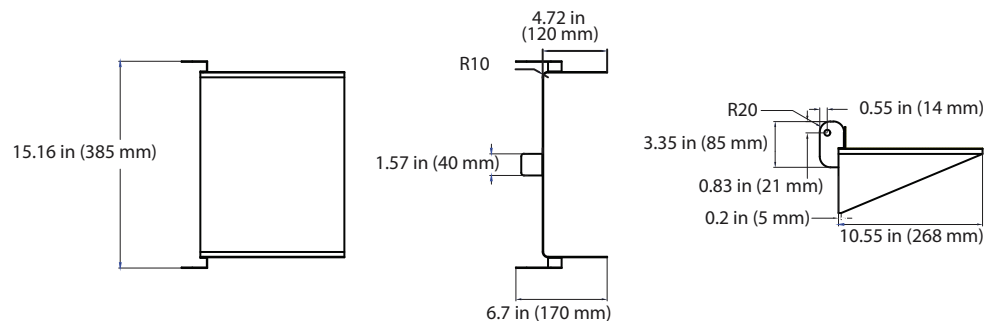

Back

- P10207 GSB-SAL-L/DB
- P10208 GSB-SAL-L/WH