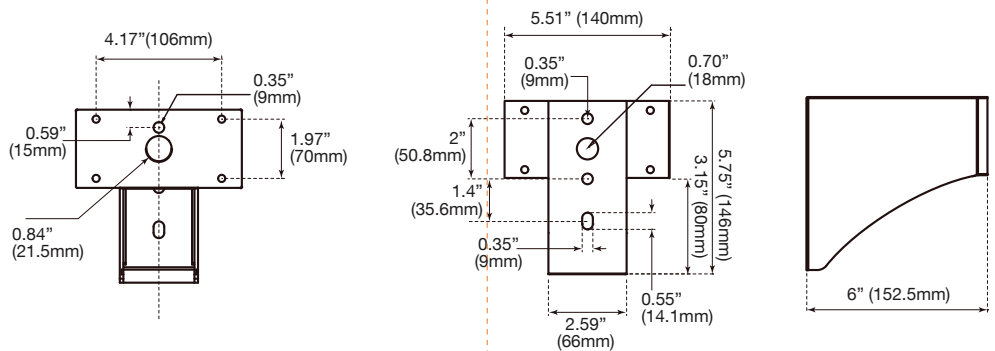

6" Extruded Arm

- P10105 MT-SAL/EA6/DB
- P10211 MT-SAL/EA6/BK
- P10106 MT-SAL/EA6/WH