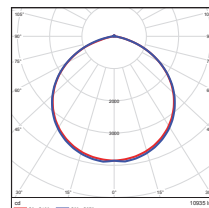

100W - Type5
DLC Premium

Distance	Center beam fc	Beam Width
5.0ft	154 fc	14.0 R
10.0ft	37.4 fc	28.0 R
15.0ft	15.6 fc	42.0 R
20.0ft	9.65 fc	56.0 R
25.0ft	6.17 fc	70.0 R
30.0ft	4.29 fc	84.0 R

Vert. Spread: 112.4°
Horn Spread: 112.0°