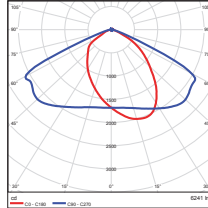

50W - Type3
DLC Premium

Distance	Center Beam fc	Beam Width
5.0ft	67.3 fc	9.8 R
10.0ft	16.8 fc	19.6 R
15.0ft	7.49 fc	29.3 R
20.0ft	4.23 fc	39.1 R
25.0ft	2.69 fc	48.9 R
30.0ft	1.87 fc	58.7 R

Vert. Spread: 90.7°
Horn Spread: 90.3°