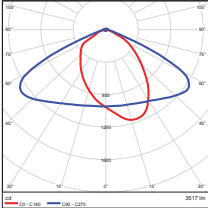

29W - Type3
DLC Premium

Distance	Center Beam fc	Beam Width
5.0ft	36.0 fc	8.5 R
10.0ft	9.30 fc	16.9 R
15.0ft	4.22 fc	25.4 R
20.0ft	2.97 fc	33.9 R
25.0ft	1.92 fc	42.3 R
30.0ft	1.36 fc	50.8 R

Vert. Spread: 90.0°
Horn Spread: 90.0°