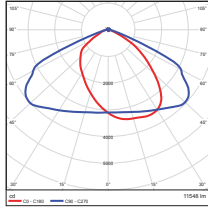

PHOTOMETRICS CHART

240W - Type3
DLC Premium