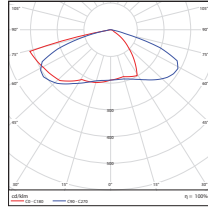

360W - Type4
DLC Premium