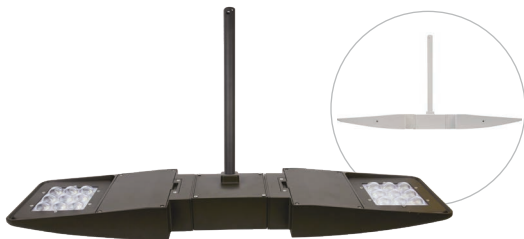

PROJECT:

SCHEDULE:

DATE:

PREPARE BY:

NOTES:

DESCRIPTION

naturaLED® Slim Area Light is constructed with a durable, die-cast aluminum housing and excellent thermal design and is the perfect lighting solution for your parking lot, street, walkway, building flood up/down light and/or as a sign lighter. It provides uniform, consistent color with a wide range of wattage selections to replace from 50W to 1500W HID fixtures. Our fixtures are DLC Premium certified and IP65 rated with five types of mounting options available: Swivel Bracket, Slip Fitter, Yoke, 6" Extruded Arm and Pendant Mount. Compatible integrated autonomous and photocell motion sensors are available as options to address your needs. Energy savings can be as much as 85% while eliminating maintenance costs in labor and lamp and ballast replacement.

*Made to Order

DIMENSIONS

29W~100W

29W: 6-lbs
50W: 6-lbs
75W: 6-lbs
100W: 6-lbs

150W~360W

150W: 22-lbs
180W: 23.6-lbs
240W: 24.5-lbs
360W: 25.5-lbs

MOUNTINGS (Ordered Separately)

Wall Mount

Wall Mount + EA6

Swivel Bracket

6" Extended Arm

Round Pole Mounting Adaptor

Slip Fitter

Yoke Mount

**Pendant Mount
(rigid pole not included)**

ACCESSORIES (Ordered Separately)

Mounting: Slip Fitter

Code	Model	Description
• P10101	MT-SAL/SF/DB	Slip Fitter Mount for Slim Area Light Dark Bronze
• P10209	MT-SAL/SF/BK	Slip Fitter Mount for Slim Area Light Black
• P10102	MT-SAL/SF/WH	Slip Fitter Mount for Slim Area Light White