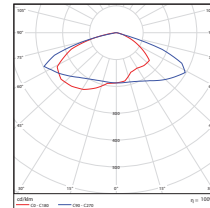

180W - Type4
DLC Premium

Distance	Center Beam fc	Beam Width
3.0ft	353 fc	12.4 R
6.0ft	85.7 fc	25.2 R
9.0ft	38.5 fc	37.5 R
12.0ft	21.6 fc	49.9 R
15.0ft	13.8 fc	62.7 R
18.0ft	9.62 fc	75.1 R

Vert. Spread: 123.3°
Horn Spread: 113.0°