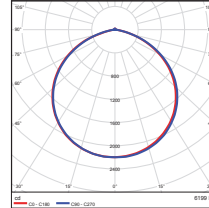

50W - Type5
DLC Premium

Distance	Center Beam fc	Beam Width
5.0ft	88.0 fc	15.0 R
10.0ft	22.0 fc	30.0 R
15.0ft	9.77 fc	45.0 R
20.0ft	5.59 fc	60.0 R
25.0ft	3.52 fc	75.0 R
30.0ft	2.44 fc	90.0 R

Vert. Spread: 112.0°
Horn Spread: 112.0°