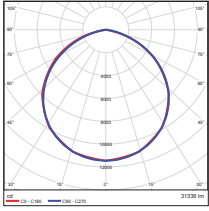

240W - Type5
DLC Premium