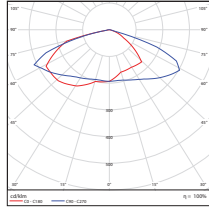

240W - Type4
DLC Premium