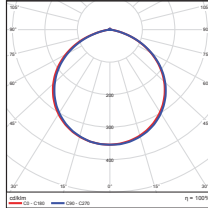

29W - Type5
DLC Premium

Distance	Center Beam fc	Beam Width
5.0ft	50.5 fc	15.1 R
10.0ft	12.6 fc	30.2 R
15.0ft	5.82 fc	45.4 R
20.0ft	3.46 fc	60.5 R
25.0ft	2.02 fc	75.6 R
30.0ft	1.40 fc	90.7 R

Vert. Spread: 110.0°
Horn Spread: 110.4°