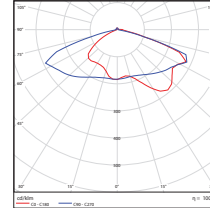

50W - Type4
DLC Premium

Distance	Center Beam fc	Beam Width
3.0ft	107 fc	12.7 R
6.0ft	26.0 fc	25.6 R
9.0ft	11.7 fc	38.5 R
12.0ft	6.61 fc	51.2 R
15.0ft	4.19 fc	64.3 R
18.0ft	2.92 fc	77.0 R

Vert. Spread: 125.1°
Horn Spread: 124.7°