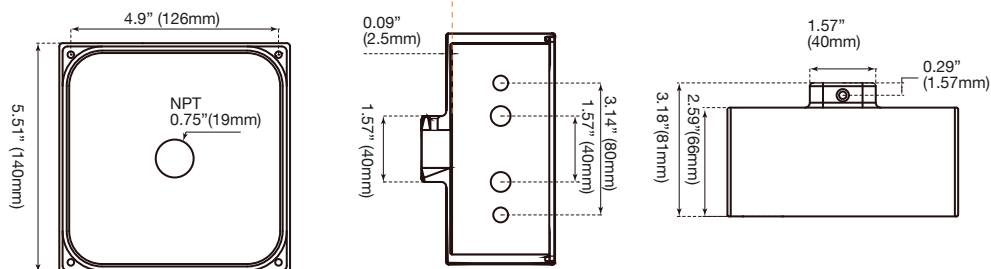

Dual Pendant Box

- P10107 MT-SAL/DPB/DB
- P10108 MT-SAL/DPB/WH