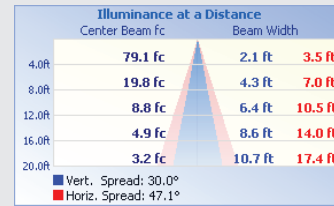

Item Code	Description	Wattage	Mount	Lumen Output	CRI	Equivalent Wattage	Voltage	Finish	IP65
7114	LED-FXSB75/3S/40K/DB-EA6	75W	6" Extruded	5,898	70	100-150W	120-277	Dark Bronze	●
7118	LED-FXSB110/3S/40K/DB-SF	110W	Slip Fitter	8,574	70	250-400W	120-277	Dark Bronze	●
7119	LED-FXSB110/3S/40K/DB-SB	110W	Swivel Bracket	8,574	70	250-400W	120-277	Dark Bronze	●
7169	LED-FXSB110/3S/50K/WH-EA6	110W	6" Extruded	8,574	70	250-400W	120-277	White	●

Photometrics

75 Watt

110 Watt

Package

LED Wattage	Package (Master)
75 Watt	1
110 Watt	1