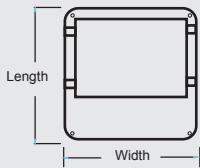

*Based on using LED bulb for 50,000 hrs at 11¢/kWh compared to equivalent fixture

Product Dimensions

LED Wattage	Length (in/mm)	Width (in/mm)	Height (in/mm)	Weight (lbs)
75 Watt	12.15 / 308	12.25 / 311	5.25 / 133	14.11
110 Watt	16.5 / 419	16.5 / 419	7 / 178	23.15

Mount Options

Slip Fitter

Length: 6.96-in
Width: 3.071-in
Height: 2.95-in
Diameter: 2.5-in

Swivel Bracket

Length: 5.5-in
Width: 3.75-in
Height: 4.75-in

6" Extruded Arm

Length: 8.87-in
Width: 4.5-in
Height: 4.17-in