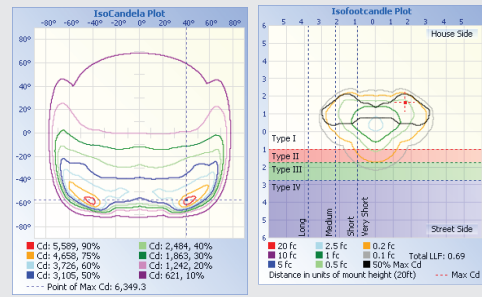

110 Watt

Package

LED Wattage	Package (Master)
75 Watt	1
110 Watt	1