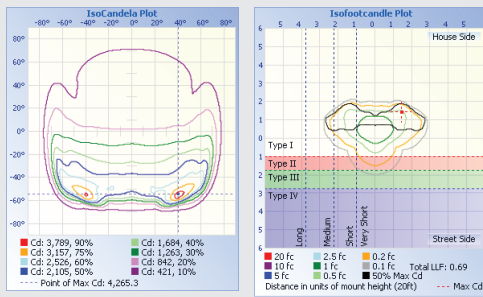

Item Code	Description	Wattage	Mount	Lumen Output	CRI	Equivalent Wattage	Voltage	Finish	IP65
7114	LED-FXSB75/3S/40K/DB-EA6	75W	6" Extruded	5,898	70	100-150W	120-277	Dark Bronze	●
7118	LED-FXSB110/3S/40K/DB-SF	110W	Slip Fitter	8,574	70	250-400W	120-277	Dark Bronze	●
7119	LED-FXSB110/3S/40K/DB-SB	110W	Swivel Bracket	8,574	70	250-400W	120-277	Dark Bronze	●
7169	LED-FXSB110/3S/50K/WH-EA6	110W	6" Extruded	8,574	70	250-400W	120-277	White	●

Photometrics

75 Watt