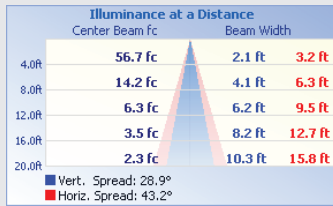

Item Code	Description	Wattage	Mount	Lumen Output	CRI	Equivalent Wattage	Voltage	Finish	IP65
7114	LED-FXSB75/3S/40K/DB-EA6	75W	6" Extruded	5,898	70	100-150W	120-277	Dark Bronze	●
7118	LED-FXSB110/3S/40K/DB-SF	110W	Slip Fitter	8,574	70	250-400W	120-277	Dark Bronze	●
7119	LED-FXSB110/3S/40K/DB-SB	110W	Swivel Bracket	8,574	70	250-400W	120-277	Dark Bronze	●
7169	LED-FXSB110/3S/50K/WH-EA6	110W	6" Extruded	8,574	70	250-400W	120-277	White	●

Photometrics

75 Watt

110 Watt

Package

LED Wattage	Package (Master)
75 Watt	1
110 Watt	1