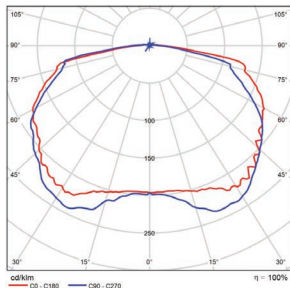

**60SW- 10"x10"**  
5.51-lbs

**100SW-13"x13"**  
7.72-lbs

**60SW with Frosted Lens Cover (P10125)**

**60SW with Drop Lens (P10126)**

PHOTOMETRICS CHART

**28/45/57 Watt**  
**10" Canopy DLC Premium**

	Center Beam fc	Beam Width
2.5R	300 fc	14.3 ft 12.6 ft
5.0R	75.1 fc	28.6 ft 25.3 ft
7.5R	33.4 fc	42.9 ft 37.9 ft
10.0R	18.8 fc	57.1 ft 50.5 ft
12.5R	12.0 fc	71.4 ft 63.1 ft
15.0R	8.35 fc	85.7 ft 75.8 ft

■ Vert. Spread: 141.4°  
■ Horiz. Spread: 136.8°

**28/45/57 Watt**  
**10" Canopy + P10125 Frosted Lens**

	Center Beam fc	Beam Width
2.5R	314 fc	8.4 ft 8.5 ft
5.0R	78.5 fc	16.9 ft 17.0 ft
7.5R	34.9 fc	25.3 ft 25.5 ft
10.0R	19.6 fc	33.7 ft 33.9 ft
12.5R	12.6 fc	42.2 ft 42.4 ft
15.0R	8.72 fc	50.6 ft 50.9 ft

■ Vert. Spread: 118.7°  
■ Horiz. Spread: 119.0°

**28/45/57 Watt**  
**10" Canopy + P10126 Drop Lens**

	Center Beam fc	Beam Width
2.5R	319 fc	5.6 ft 5.5 ft
5.0R	79.8 fc	11.3 ft 11.1 ft
7.5R	35.4 fc	16.9 ft 16.6 ft
10.0R	19.9 fc	22.5 ft 22.1 ft
12.5R	12.8 fc	28.2 ft 27.7 ft
15.0R	8.86 fc	33.8 ft 33.2 ft

■ Vert. Spread: 96.9°  
■ Horiz. Spread: 95.8°

**60/80/100 Watt**  
**13" Canopy DLC Premium**

	Center Beam fc	Beam Width
2.5R	374 fc	19.0 ft 16.4 ft
5.0R	93.5 fc	37.9 ft 32.8 ft
7.5R	41.6 fc	56.9 ft 49.2 ft
10.0R	23.4 fc	75.9 ft 65.6 ft
12.5R	15.0 fc	94.9 ft 82.0 ft
15.0R	10.4 fc	113.8 ft 98.4 ft