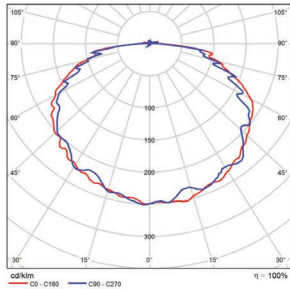

**60SW- 10"x10"**  
5.51-lbs

**100SW-13"x13"**  
7.72-lbs

**60SW with Frosted Lens Cover (P10125)**

**60SW with Drop Lens (P10126)**

PHOTOMETRICS CHART

**28/45/57 Watt**  
**10" Canopy DLC Premium**

	Center Beam fc	Beam Width
2.5R	300 fc	14.3 ft 12.6 ft
5.0R	75.1 fc	28.6 ft 25.3 ft
7.5R	33.4 fc	42.9 ft 37.9 ft
10.0R	18.8 fc	57.1 ft 50.5 ft
12.5R	12.0 fc	71.4 ft 63.1 ft
15.0R	8.35 fc	85.7 ft 75.8 ft

■ Vert. Spread: 141.4°  
■ Horiz. Spread: 136.8°

**28/45/57 Watt**  
**10" Canopy + P10125 Frosted Lens**

	Center Beam fc	Beam Width
2.5R	314 fc	8.4 ft 8.5 ft
5.0R	78.5 fc	16.9 ft 17.0 ft
7.5R	34.9 fc	25.3 ft 25.5 ft
10.0R	19.6 fc	33.7 ft 33.9 ft
12.5R	12.6 fc	42.2 ft 42.4 ft
15.0R	8.72 fc	50.6 ft 50.9 ft

■ Vert. Spread: 118.7°  
■ Horiz. Spread: 119.0°

**28/45/57 Watt**  
**10" Canopy + P10126 Drop Lens**

	Center Beam fc	Beam Width
2.5R	319 fc	5.6 ft 5.5 ft
5.0R	79.8 fc	11.3 ft 11.1 ft
7.5R	35.4 fc	16.9 ft 16.6 ft
10.0R	19.9 fc	22.5 ft 22.1 ft
12.5R	12.8 fc	28.2 ft 27.7 ft
15.0R	8.86 fc	33.8 ft 33.2 ft