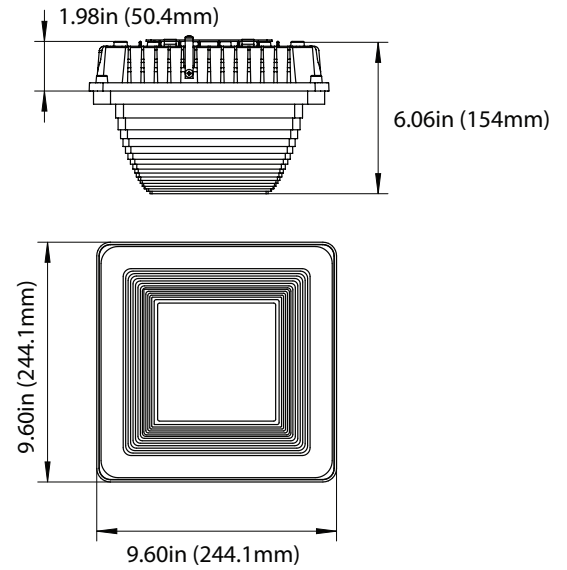

**60SW- 10"x10"**  
5.51-lbs

**100SW-13"x13"**  
7.72-lbs

**60SW with Frosted Lens Cover (P10125)**

**60SW with Drop Lens (P10126)**

PHOTOMETRICS CHART

**28/45/57 Watt**  
**10" Canopy DLC Premium**

	Center Beam fc	Beam Width
2.5R	300 fc	14.3 ft 12.6 ft
5.0R	75.1 fc	28.6 ft 25.3 ft
7.5R	33.4 fc	42.9 ft 37.9 ft
10.0R	18.8 fc	57.1 ft 50.5 ft
12.5R	12.0 fc	71.4 ft 63.1 ft
15.0R	8.35 fc	85.7 ft 75.8 ft

■ Vert. Spread: 141.4°  
■ Horiz. Spread: 136.8°

**28/45/57 Watt**  
**10" Canopy + P10125 Frosted Lens**

	Center Beam fc	Beam Width
2.5R	314 fc	8.4 ft 8.5 ft
5.0R	78.5 fc	16.9 ft 17.0 ft
7.5R	34.9 fc	25.3 ft 25.5 ft
10.0R	19.6 fc	33.7 ft 33.9 ft
12.5R	12.6 fc	42.2 ft 42.4 ft
15.0R	8.72 fc	50.6 ft 50.9 ft

■ Vert. Spread: 118.7°  
■ Horiz. Spread: 119.0°

**28/45/57 Watt**  
**10" Canopy + P10126 Drop Lens**

	Center Beam fc	Beam Width
2.5R	319 fc	5.6 ft 5.5 ft
5.0R	79.8 fc	11.3 ft 11.1 ft
7.5R	35.4 fc	16.9 ft 16.6 ft
10.0R	19.9 fc	22.5 ft 22.1 ft
12.5R	12.8 fc	28.2 ft 27.7 ft
15.0R	8.86 fc	33.8 ft 33.2 ft