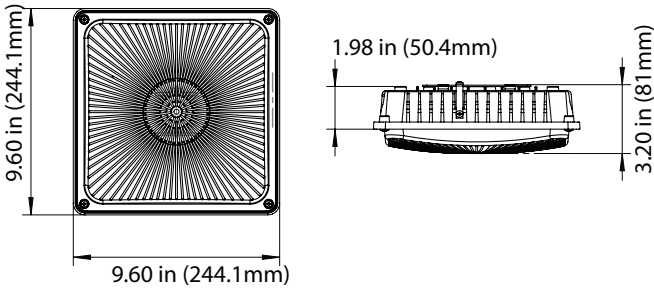

#### Surge Protector

P10389 SPD-L-10KV-277  
(Surge Protection 10KV 120-277V)

P10390 SPD-L-20KV-277  
(Surge Protection 20KV 120-277V)

P10391 SPD-L-20KV-480  
(Surge Protection 20KV 347-480V)

**DIMENSIONS**

**60SW- 10"x10"**  
5.51-lbs

**100SW-13"x13"**  
7.72-lbs

**60SW with Frosted Lens Cover (P10125)**

**60SW with Drop Lens (P10126)**

PHOTOMETRICS CHART

**28/45/57 Watt**  
**10" Canopy DLC Premium**

	Center Beam fc	Beam Width
2.5R	300 fc	14.3 ft 12.6 ft
5.0R	75.1 fc	28.6 ft 25.3 ft
7.5R	33.4 fc	42.9 ft 37.9 ft
10.0R	18.8 fc	57.1 ft 50.5 ft
12.5R	12.0 fc	71.4 ft 63.1 ft
15.0R	8.35 fc	85.7 ft 75.8 ft