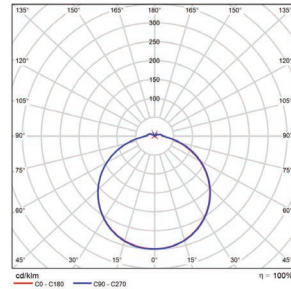

**60SW- 10"x10"**  
5.51-lbs

**100SW-13"x13"**  
7.72-lbs

**60SW with Frosted Lens Cover (P10125)**

**60SW with Drop Lens (P10126)**

PHOTOMETRICS CHART

**28/45/57 Watt**  
**10" Canopy DLC Premium**

	Center Beam fc	Beam Width
2.5R	300 fc	14.3 ft 12.6 ft
5.0R	75.1 fc	28.6 ft 25.3 ft
7.5R	33.4 fc	42.9 ft 37.9 ft
10.0R	18.8 fc	57.1 ft 50.5 ft
12.5R	12.0 fc	71.4 ft 63.1 ft
15.0R	8.35 fc	85.7 ft 75.8 ft

■ Vert. Spread: 141.4°  
■ Horiz. Spread: 136.8°

**28/45/57 Watt**  
**10" Canopy + P10125 Frosted Lens**

	Center Beam fc	Beam Width
2.5R	314 fc	8.4 ft 8.5 ft
5.0R	78.5 fc	16.9 ft 17.0 ft
7.5R	34.9 fc	25.3 ft 25.5 ft
10.0R	19.6 fc	33.7 ft 33.9 ft
12.5R	12.6 fc	42.2 ft 42.4 ft
15.0R	8.72 fc	50.6 ft 50.9 ft

■ Vert. Spread: 118.7°  
■ Horiz. Spread: 119.0°

**28/45/57 Watt**  
**10" Canopy + P10126 Drop Lens**

	Center Beam fc	Beam Width
2.5R	319 fc	5.6 ft 5.5 ft
5.0R	79.8 fc	11.3 ft 11.1 ft
7.5R	35.4 fc	16.9 ft 16.6 ft
10.0R	19.9 fc	22.5 ft 22.1 ft
12.5R	12.8 fc	28.2 ft 27.7 ft
15.0R	8.86 fc	33.8 ft 33.2 ft