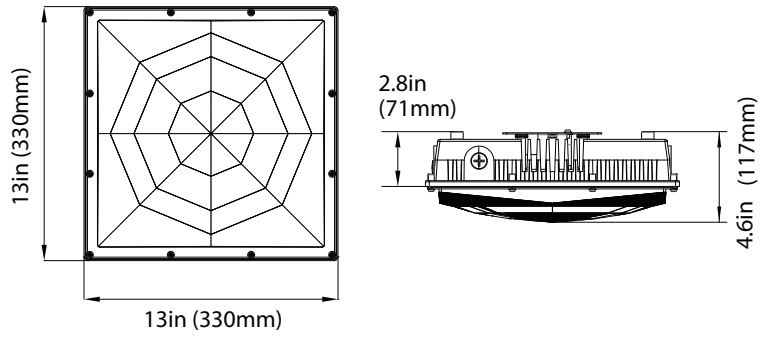

**60SW- 10"x10"**  
5.51-lbs

**100SW-13"x13"**  
7.72-lbs

**60SW with Frosted Lens Cover (P10125)**

**60SW with Drop Lens (P10126)**

PHOTOMETRICS CHART

**28/45/57 Watt**  
**10" Canopy DLC Premium**

	Center Beam fc	Beam Width
2.5R	300 fc	14.3 ft 12.6 ft
5.0R	75.1 fc	28.6 ft 25.3 ft
7.5R	33.4 fc	42.9 ft 37.9 ft
10.0R	18.8 fc	57.1 ft 50.5 ft
12.5R	12.0 fc	71.4 ft 63.1 ft
15.0R	8.35 fc	85.7 ft 75.8 ft