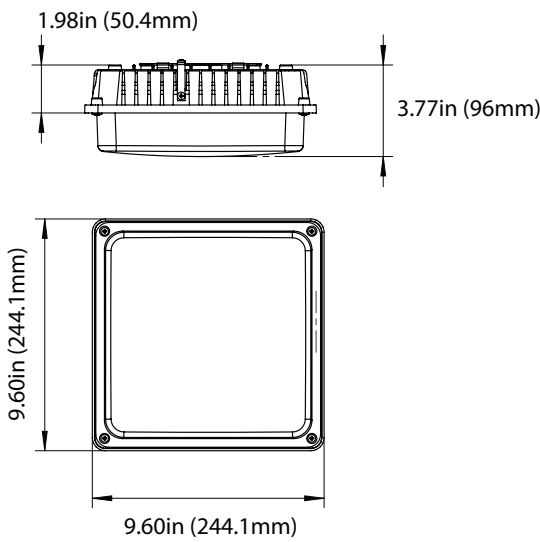

#### Surge Protector

P10389 SPD-L-10KV-277  
(Surge Protection 10KV 120-277V)

P10390 SPD-L-20KV-277  
(Surge Protection 20KV 120-277V)

P10391 SPD-L-20KV-480  
(Surge Protection 20KV 347-480V)

**DIMENSIONS**

**60SW- 10"x10"**  
5.51-lbs

**100SW-13"x13"**  
7.72-lbs

**60SW with Frosted Lens Cover (P10125)**

**60SW with Drop Lens (P10126)**

PHOTOMETRICS CHART

**28/45/57 Watt**  
**10" Canopy DLC Premium**

	Center Beam fc	Beam Width
2.5R	300 fc	14.3 ft 12.6 ft
5.0R	75.1 fc	28.6 ft 25.3 ft
7.5R	33.4 fc	42.9 ft 37.9 ft
10.0R	18.8 fc	57.1 ft 50.5 ft
12.5R	12.0 fc	71.4 ft 63.1 ft
15.0R	8.35 fc	85.7 ft 75.8 ft