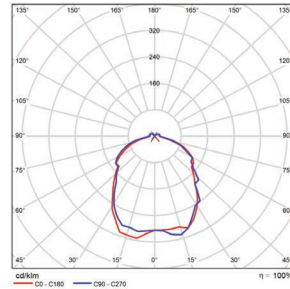

**60SW- 10"x10"**  
5.51-lbs

**100SW-13"x13"**  
7.72-lbs

**60SW with Frosted Lens Cover (P10125)**

**60SW with Drop Lens (P10126)**

PHOTOMETRICS CHART

**28/45/57 Watt**  
**10" Canopy DLC Premium**

	Center Beam fc	Beam Width
2.5R	300 fc	14.3 ft 12.6 ft
5.0R	75.1 fc	28.6 ft 25.3 ft
7.5R	33.4 fc	42.9 ft 37.9 ft
10.0R	18.8 fc	57.1 ft 50.5 ft
12.5R	12.0 fc	71.4 ft 63.1 ft
15.0R	8.35 fc	85.7 ft 75.8 ft

■ Vert. Spread: 141.4°  
■ Horiz. Spread: 136.8°

**28/45/57 Watt**  
**10" Canopy + P10125 Frosted Lens**

	Center Beam fc	Beam Width
2.5R	314 fc	8.4 ft 8.5 ft
5.0R	78.5 fc	16.9 ft 17.0 ft
7.5R	34.9 fc	25.3 ft 25.5 ft
10.0R	19.6 fc	33.7 ft 33.9 ft
12.5R	12.6 fc	42.2 ft 42.4 ft
15.0R	8.72 fc	50.6 ft 50.9 ft

■ Vert. Spread: 118.7°  
■ Horiz. Spread: 119.0°

**28/45/57 Watt**  
**10" Canopy + P10126 Drop Lens**

	Center Beam fc	Beam Width
2.5R	319 fc	5.6 ft 5.5 ft
5.0R	79.8 fc	11.3 ft 11.1 ft
7.5R	35.4 fc	16.9 ft 16.6 ft
10.0R	19.9 fc	22.5 ft 22.1 ft
12.5R	12.8 fc	28.2 ft 27.7 ft
15.0R	8.86 fc	33.8 ft 33.2 ft