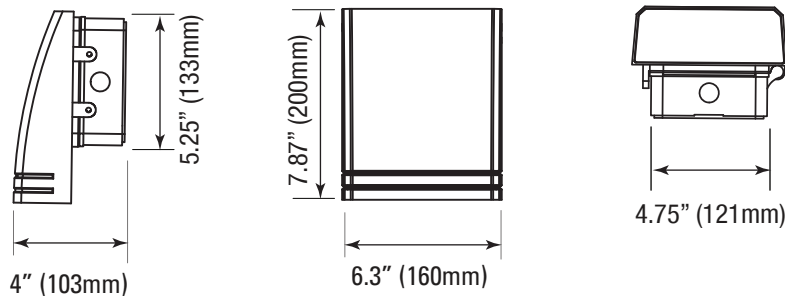

*Accessible for Americans with Disability Act

ACCESSORIES (Ordered Separately)

Photocell Sensor

P10036 SEN-PHO-BT-MT/MV
(Button Photocell 120-277V)

DIMENSIONS

15W / 29W / 50W
3.90-lbs

PHOTOMETRICS CHART

PACKAGE