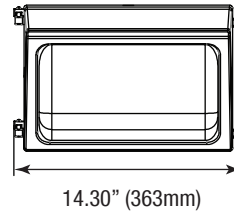

7337 BAEM25-170BC/347-C
(25W Micro Inverter 120-347V with 12" Conduit 100W CCT3)

Replacement Glass Lens

P10002 LENS-TWP-SMALL
(Glass Lens Gasket for 28W, Size: 9.05"x9.20")

P10000 LENS-TWP-MEDIUM
(Glass Lens Gasket for 38-100W, CCT3, Size: 14.30"x9.20")

Replacement Plastic Lens

P10003 LENS-TWP-PC-MEDIUM
(Plastic Lens Gasket for 38-100W, CCT3, Size: 14.30"x9.20")

TRADITIONAL WALL PACK & CCT 3

WALL & AREA LUMINAIRES

DIMENSIONS

28W
5.51-lbs

38W
6.79-lbs

60W
6.86-lbs

CCT3 60W
6.86-lbs

80W
8.07-lbs

CCT3 100W
9.26-lbs

PHOTOMETRICS CHART

28 Watt
DLC Premium

Center Beam fc	Beam Width
2.5R	136 fc 7.8 R 11.7 R
5.0R	34.0 fc 15.6 R 23.4 R
7.5R	15.1 fc 20.5 R 33.1 R
10.0R	8.50 fc 31.3 R 46.8 R
12.5R	5.44 fc 39.1 R 58.5 R
15.0R	3.78 fc 46.9 R 70.3 R