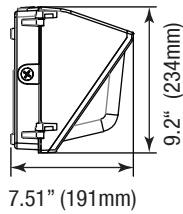

7337 BAEM25-170BC/347-C
(25W Micro Inverter 120-347V with 12" Conduit 100W CCT3)

Replacement Glass Lens

P10002 LENS-TWP-SMALL
(Glass Lens Gasket for 28W, Size: 9.05"x9.20")

P10000 LENS-TWP-MEDIUM
(Glass Lens Gasket for 38-100W, CCT3, Size: 14.30"x9.20")

Replacement Plastic Lens

P10003 LENS-TWP-PC-MEDIUM
(Plastic Lens Gasket for 38-100W, CCT3, Size: 14.30"x9.20")

TRADITIONAL WALL PACK & CCT 3

WALL & AREA LUMINAIRES

DIMENSIONS

28W
5.51-lbs

38W
6.79-lbs

60W
6.86-lbs

CCT3 60W
6.86-lbs

80W
8.07-lbs

CCT3 100W
9.26-lbs

PHOTOMETRICS CHART

28 Watt
DLC Premium

Center Beam fc	Beam Width
2.5R	136 fc 7.8 R 11.7 R
5.0R	34.0 fc 15.6 R 23.4 R
7.5R	15.1 fc 20.5 R 33.1 R
10.0R	8.50 fc 31.3 R 46.8 R
12.5R	5.44 fc 39.1 R 58.5 R
15.0R	3.78 fc 46.9 R 70.3 R