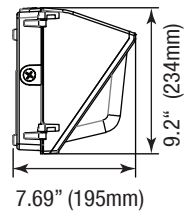

7337 BAEM25-170BC/347-C
(25W Micro Inverter 120-347V with 12" Conduit 100W CCT3)

Replacement Glass Lens

P10002 LENS-TWP-SMALL
(Glass Lens Gasket for 28W, Size: 9.05"x9.20")

P10000 LENS-TWP-MEDIUM
(Glass Lens Gasket for 38-100W, CCT3, Size: 14.30"x9.20")

Replacement Plastic Lens

P10003 LENS-TWP-PC-MEDIUM
(Plastic Lens Gasket for 38-100W, CCT3, Size: 14.30"x9.20")

TRADITIONAL WALL PACK & CCT 3

WALL & AREA LUMINAIRES

DIMENSIONS

28W
5.51-lbs

38W
6.79-lbs

60W
6.86-lbs

CCT3 60W
6.86-lbs

80W
8.07-lbs

CCT3 100W
9.26-lbs

PHOTOMETRICS CHART

28 Watt
DLC Premium

Center Beam fc	Beam Width
2.5R	136 fc 7.8 R 11.7 R
5.0R	34.0 fc 15.6 R 23.4 R
7.5R	15.1 fc 20.5 R 33.1 R
10.0R	8.50 fc 31.3 R 46.8 R
12.5R	5.44 fc 39.1 R 58.5 R
15.0R	3.78 fc 46.9 R 70.3 R