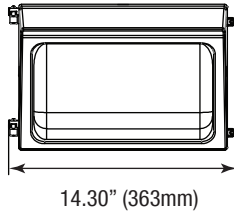

7337 BAEM25-170BC/347-C
(25W Micro Inverter 120-347V with 12" Conduit 100W CCT3)

Replacement Glass Lens

P10002 LENS-TWP-SMALL
(Glass Lens Gasket for 28W, Size: 9.05"x9.20")

P10000 LENS-TWP-MEDIUM
(Glass Lens Gasket for 38-100W, CCT3, Size: 14.30"x9.20")

Replacement Plastic Lens

P10003 LENS-TWP-PC-MEDIUM
(Plastic Lens Gasket for 38-100W, CCT3, Size: 14.30"x9.20")

TRADITIONAL WALL PACK & CCT 3

WALL & AREA LUMINAIRES

DIMENSIONS

28W
5.51-lbs

38W
6.79-lbs

60W
6.86-lbs

CCT3 60W
6.86-lbs

80W
8.07-lbs

CCT3 100W
9.26-lbs

PHOTOMETRICS CHART

28 Watt
DLC Premium

Center Beam fc	Beam Width
2.5R	136 fc 7.8 R 11.7 R
5.0R	34.0 fc 15.6 R 23.4 R
7.5R	15.1 fc 20.5 R 33.1 R
10.0R	8.50 fc 31.3 R 46.8 R
12.5R	5.44 fc 39.1 R 58.5 R
15.0R	3.78 fc 46.9 R 70.3 R