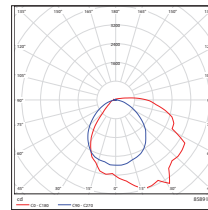

CCT3 60W
6.86-lbs

80W
8.07-lbs

CCT3 100W
9.26-lbs

PHOTOMETRICS CHART

28 Watt
DLC Premium

Center Beam fc	Beam Width
2.5R	136 fc 7.8 R 11.7 R
5.0R	34.0 fc 15.6 R 23.4 R
7.5R	15.1 fc 20.5 R 33.1 R
10.0R	8.50 fc 31.3 R 46.8 R
12.5R	5.44 fc 39.1 R 58.5 R
15.0R	3.78 fc 46.9 R 70.3 R

Vert. Spread: 114.8°
HORIZ. Spread: 133.8°

38 Watt
DLC Premium

Center Beam fc	Beam Width
2.5R	182 fc 6.5 R 7.2 R
5.0R	45.4 fc 12.9 R 14.4 R
7.5R	20.2 fc 18.4 R 21.5 R
10.0R	11.5 fc 25.9 R 28.7 R
12.5R	7.26 fc 32.4 R 35.9 R
15.0R	5.04 fc 38.8 R 43.1 R

Vert. Spread: 104.6°
HORIZ. Spread: 110.3°

60 Watt
DLC Premium

Center Beam fc	Beam Width
2.5R	284 fc 6.3 R 5.9 R
5.0R	71.1 fc 12.7 R 11.8 R
7.5R	31.5 fc 18.0 R 17.6 R
10.0R	17.8 fc 25.3 R 23.5 R
12.5R	11.4 fc 31.7 R 29.4 R
15.0R	7.90 fc 38.0 R 35.3 R

Vert. Spread: 103.4°
HORIZ. Spread: 99.3°

80 Watt
DLC Premium

Center Beam fc	Beam Width
2.5R	436 fc 6.8 R 5.8 R
5.0R	109 fc 13.6 R 11.6 R
7.5R	48.5 fc 20.5 R 17.4 R
10.0R	27.3 fc 27.3 R 23.2 R
12.5R	17.5 fc 34.1 R 29.0 R
15.0R	12.1 fc 40.9 R 34.8 R