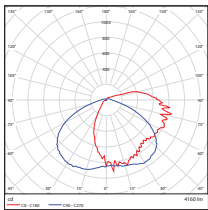

CCT3 60W
6.86-lbs

80W
8.07-lbs

CCT3 100W
9.26-lbs

PHOTOMETRICS CHART

28 Watt
DLC Premium

Center Beam fc	Beam Width
2.5R	136 fc 7.8 R 11.7 R
5.0R	34.0 fc 15.6 R 23.4 R
7.5R	15.1 fc 20.5 R 33.1 R
10.0R	8.50 fc 31.3 R 46.8 R
12.5R	5.44 fc 39.1 R 58.5 R
15.0R	3.78 fc 46.9 R 70.3 R

Vert. Spread: 114.8°
HORIZ. Spread: 133.8°

38 Watt
DLC Premium

Center Beam fc	Beam Width
2.5R	182 fc 6.5 R 7.2 R
5.0R	45.4 fc 12.9 R 14.4 R
7.5R	20.2 fc 18.4 R 21.5 R
10.0R	11.5 fc 25.9 R 28.7 R
12.5R	7.26 fc 32.4 R 35.9 R
15.0R	5.04 fc 38.8 R 43.1 R

Vert. Spread: 104.6°
HORIZ. Spread: 110.3°

60 Watt
DLC Premium

Center Beam fc	Beam Width
2.5R	284 fc 6.3 R 5.9 R
5.0R	71.1 fc 12.7 R 11.8 R
7.5R	31.5 fc 18.0 R 17.6 R
10.0R	17.8 fc 25.3 R 23.5 R
12.5R	11.4 fc 31.7 R 29.4 R
15.0R	7.90 fc 38.0 R 35.3 R