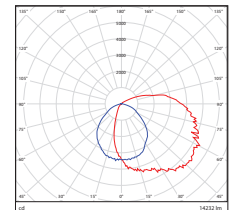

Vert. Spread: 104.6°
HORIZ. Spread: 110.3°

60 Watt
DLC Premium

Center Beam fc	Beam Width
2.5R	284 fc 6.3 R 5.9 R
5.0R	71.1 fc 12.7 R 11.8 R
7.5R	31.5 fc 18.0 R 17.6 R
10.0R	17.8 fc 25.3 R 23.5 R
12.5R	11.4 fc 31.7 R 29.4 R
15.0R	7.90 fc 38.0 R 35.3 R

Vert. Spread: 103.4°
HORIZ. Spread: 99.3°

80 Watt
DLC Premium

Center Beam fc	Beam Width
2.5R	436 fc 6.8 R 5.8 R
5.0R	109 fc 13.6 R 11.6 R
7.5R	48.5 fc 20.5 R 17.4 R
10.0R	27.3 fc 27.3 R 23.2 R
12.5R	17.5 fc 34.1 R 29.0 R
15.0R	12.1 fc 40.9 R 34.8 R

Vert. Spread: 107.5°
HORIZ. Spread: 98.5°

28/38/60 Watt (CCT)
DLC Premium

Center Beam fc	Beam Width
2.5R	254 fc 6.8 R 7.0 R
5.0R	63.4 fc 13.6 R 13.9 R
7.5R	28.2 fc 20.4 R 20.9 R
10.0R	15.8 fc 27.2 R 27.9 R
12.5R	10.1 fc 34.0 R 34.8 R
15.0R	7.04 fc 40.7 R 41.8 R

Vert. Spread: 107.3°
HORIZ. Spread: 100.7°

60/80/100 Watt (CCT)
DLC Premium

Center Beam fc	Beam Width
2.5R	548 fc 6.9 R 6.5 R
5.0R	137 fc 13.9 R 13.0 R
7.5R	60.9 fc 20.8 R 19.5 R
10.0R	34.3 fc 27.8 R 26.0 R
12.5R	21.9 fc 34.7 R 32.5 R
15.0R	15.2 fc 41.7 R 39.0 R