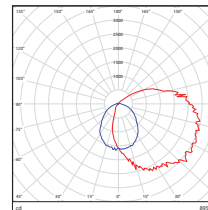

Vert. Spread: 114.8°
HORIZ. Spread: 133.8°

38 Watt
DLC Premium

Center Beam fc	Beam Width
2.5R	182 fc 6.5 R 7.2 R
5.0R	45.4 fc 12.9 R 14.4 R
7.5R	20.2 fc 18.4 R 21.5 R
10.0R	11.5 fc 25.9 R 28.7 R
12.5R	7.26 fc 32.4 R 35.9 R
15.0R	5.04 fc 38.8 R 43.1 R

Vert. Spread: 104.6°
HORIZ. Spread: 110.3°

60 Watt
DLC Premium

Center Beam fc	Beam Width
2.5R	284 fc 6.3 R 5.9 R
5.0R	71.1 fc 12.7 R 11.8 R
7.5R	31.5 fc 18.0 R 17.6 R
10.0R	17.8 fc 25.3 R 23.5 R
12.5R	11.4 fc 31.7 R 29.4 R
15.0R	7.90 fc 38.0 R 35.3 R

Vert. Spread: 103.4°
HORIZ. Spread: 99.3°

80 Watt
DLC Premium

Center Beam fc	Beam Width
2.5R	436 fc 6.8 R 5.8 R
5.0R	109 fc 13.6 R 11.6 R
7.5R	48.5 fc 20.5 R 17.4 R
10.0R	27.3 fc 27.3 R 23.2 R
12.5R	17.5 fc 34.1 R 29.0 R
15.0R	12.1 fc 40.9 R 34.8 R

Vert. Spread: 107.5°
HORIZ. Spread: 98.5°

28/38/60 Watt (CCT)
DLC Premium

Center Beam fc	Beam Width
2.5R	254 fc 6.8 R 7.0 R
5.0R	63.4 fc 13.6 R 13.9 R
7.5R	28.2 fc 20.4 R 20.9 R
10.0R	15.8 fc 27.2 R 27.9 R
12.5R	10.1 fc 34.0 R 34.8 R
15.0R	7.04 fc 40.7 R 41.8 R