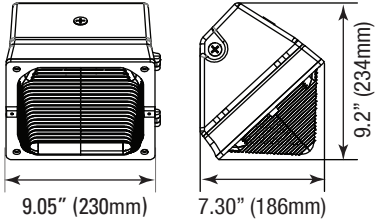

7337 BAEM25-170BC/347-C
(25W Micro Inverter 120-347V with 12" Conduit 100W CCT3)

Replacement Glass Lens

P10002 LENS-TWP-SMALL
(Glass Lens Gasket for 28W, Size: 9.05"x9.20")

P10000 LENS-TWP-MEDIUM
(Glass Lens Gasket for 38-100W, CCT3, Size: 14.30"x9.20")

Replacement Plastic Lens

P10003 LENS-TWP-PC-MEDIUM
(Plastic Lens Gasket for 38-100W, CCT3, Size: 14.30"x9.20")

TRADITIONAL WALL PACK & CCT 3

WALL & AREA LUMINAIRES

DIMENSIONS

28W
5.51-lbs

38W
6.79-lbs

60W
6.86-lbs

CCT3 60W
6.86-lbs

80W
8.07-lbs

CCT3 100W
9.26-lbs

PHOTOMETRICS CHART

28 Watt
DLC Premium

Center Beam fc	Beam Width
2.5R	136 fc 7.8 R 11.7 R
5.0R	34.0 fc 15.6 R 23.4 R
7.5R	15.1 fc 20.5 R 33.1 R
10.0R	8.50 fc 31.3 R 46.8 R
12.5R	5.44 fc 39.1 R 58.5 R
15.0R	3.78 fc 46.9 R 70.3 R