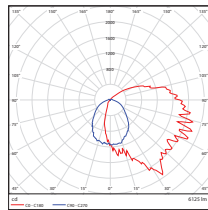

CCT3 60W
6.86-lbs

80W
8.07-lbs

CCT3 100W
9.26-lbs

PHOTOMETRICS CHART

28 Watt
DLC Premium

Center Beam fc	Beam Width
2.5R	136 fc 7.8 R 11.7 R
5.0R	34.0 fc 15.6 R 23.4 R
7.5R	15.1 fc 20.5 R 33.1 R
10.0R	8.50 fc 31.3 R 46.8 R
12.5R	5.44 fc 39.1 R 58.5 R
15.0R	3.78 fc 46.9 R 70.3 R

Vert. Spread: 114.8°
HORIZ. Spread: 133.8°

38 Watt
DLC Premium

Center Beam fc	Beam Width
2.5R	182 fc 6.5 R 7.2 R
5.0R	45.4 fc 12.9 R 14.4 R
7.5R	20.2 fc 18.4 R 21.5 R
10.0R	11.5 fc 25.9 R 28.7 R
12.5R	7.26 fc 32.4 R 35.9 R
15.0R	5.04 fc 38.8 R 43.1 R

Vert. Spread: 104.6°
HORIZ. Spread: 110.3°

60 Watt
DLC Premium

Center Beam fc	Beam Width
2.5R	284 fc 6.3 R 5.9 R
5.0R	71.1 fc 12.7 R 11.8 R
7.5R	31.5 fc 18.0 R 17.6 R
10.0R	17.8 fc 25.3 R 23.5 R
12.5R	11.4 fc 31.7 R 29.4 R
15.0R	7.90 fc 38.0 R 35.3 R