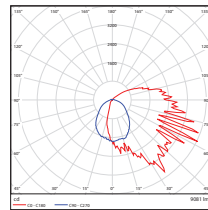

CCT3 60W
6.86-lbs

80W
8.07-lbs

CCT3 100W
9.26-lbs

PHOTOMETRICS CHART

28 Watt
DLC Premium

Center Beam fc	Beam Width
2.5R	136 fc 7.8 R 11.7 R
5.0R	34.0 fc 15.6 R 23.4 R
7.5R	15.1 fc 20.5 R 33.1 R
10.0R	8.50 fc 31.3 R 46.8 R
12.5R	5.44 fc 39.1 R 58.5 R
15.0R	3.78 fc 46.9 R 70.3 R

Vert. Spread: 114.8°
HORIZ. Spread: 133.8°

38 Watt
DLC Premium

Center Beam fc	Beam Width
2.5R	182 fc 6.5 R 7.2 R
5.0R	45.4 fc 12.9 R 14.4 R
7.5R	20.2 fc 18.4 R 21.5 R
10.0R	11.5 fc 25.9 R 28.7 R
12.5R	7.26 fc 32.4 R 35.9 R
15.0R	5.04 fc 38.8 R 43.1 R

Vert. Spread: 104.6°
HORIZ. Spread: 110.3°

60 Watt
DLC Premium

Center Beam fc	Beam Width
2.5R	284 fc 6.3 R 5.9 R
5.0R	71.1 fc 12.7 R 11.8 R
7.5R	31.5 fc 18.0 R 17.6 R
10.0R	17.8 fc 25.3 R 23.5 R
12.5R	11.4 fc 31.7 R 29.4 R
15.0R	7.90 fc 38.0 R 35.3 R

Vert. Spread: 103.4°
HORIZ. Spread: 99.3°

80 Watt
DLC Premium

Center Beam fc	Beam Width
2.5R	436 fc 6.8 R 5.8 R
5.0R	109 fc 13.6 R 11.6 R
7.5R	48.5 fc 20.5 R 17.4 R
10.0R	27.3 fc 27.3 R 23.2 R
12.5R	17.5 fc 34.1 R 29.0 R
15.0R	12.1 fc 40.9 R 34.8 R