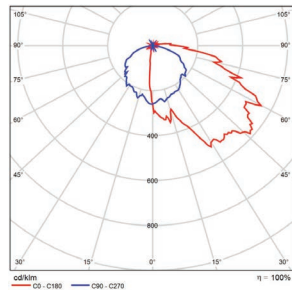

60 Watt
DLC Premium

	Illuminance at a Distance	
	Center Beam fc	Beam Width
2.5R	311 fc	3.7 ft 4.8 ft
5.0R	77.9 fc	7.4 ft 9.7 ft
7.5R	34.6 fc	11.0 ft 14.5 ft
10.0R	19.5 fc	14.7 ft 19.4 ft
12.5R	12.5 fc	18.4 ft 24.2 ft
15.0R	8.65 fc	22.1 ft 29.1 ft

■ Vert. Spread: 72.7°
■ Horiz. Spread: 88.2°

100 Watt
DLC Premium

	Illuminance at a Distance	
	Center Beam fc	Beam Width
2.5R	510 fc	3.7 ft 4.8 ft
5.0R	128 fc	7.3 ft 9.6 ft
7.5R	56.7 fc	11.0 ft 14.4 ft
10.0R	31.9 fc	14.7 ft 19.2 ft
12.5R	20.4 fc	18.4 ft 24.0 ft
15.0R	14.2 fc	22.0 ft 28.8 ft