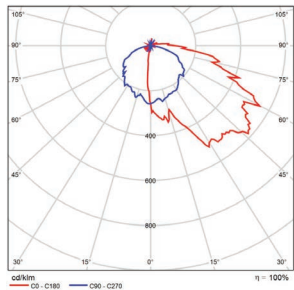

60 Watt
DLC Premium

	Illuminance at a Distance	
	Center Beam fc	Beam Width
2.5R	311 fc	3.7 ft 4.8 ft
5.0R	77.9 fc	7.4 ft 9.7 ft
7.5R	34.6 fc	11.0 ft 14.5 ft
10.0R	19.5 fc	14.7 ft 19.4 ft
12.5R	12.5 fc	18.4 ft 24.2 ft
15.0R	8.65 fc	22.1 ft 29.1 ft

■ Vert. Spread: 72.7°
■ Horiz. Spread: 88.2°

100 Watt
DLC Premium

	Illuminance at a Distance	
	Center Beam fc	Beam Width
2.5R	510 fc	3.7 ft 4.8 ft
5.0R	128 fc	7.3 ft 9.6 ft
7.5R	56.7 fc	11.0 ft 14.4 ft
10.0R	31.9 fc	14.7 ft 19.2 ft
12.5R	20.4 fc	18.4 ft 24.0 ft
15.0R	14.2 fc	22.0 ft 28.8 ft