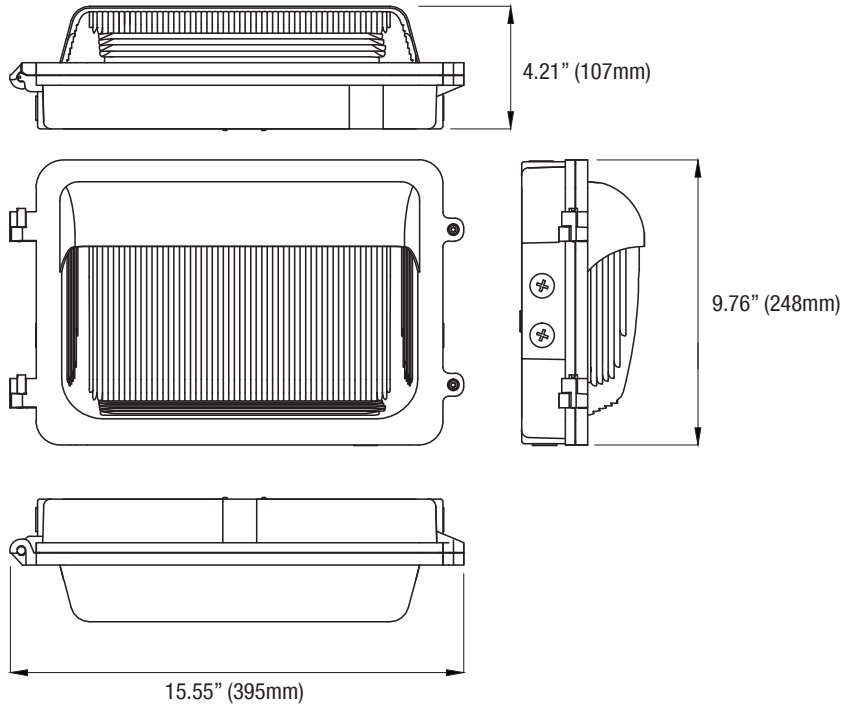

Emergency Driver

7336 BAEM4-60BC/MV-A
(4W CEC Compliant LED Emergency Driver for 60-Watt)

COMPACT TRADITIONAL WALL PACK

WALL & AREA LUMINAIRES

DIMENSIONS

60SW
9.26-lbs

100SW
9.48-lbs

PHOTOMETRICS CHART

60 Watt
DLC Premium

	Illuminance at a Distance	
	Center Beam fc	Beam Width
2.5R	311 fc	3.7 ft 4.8 ft
5.0R	77.9 fc	7.4 ft 9.7 ft
7.5R	34.6 fc	11.0 ft 14.5 ft
10.0R	19.5 fc	14.7 ft 19.4 ft
12.5R	12.5 fc	18.4 ft 24.2 ft
15.0R	8.65 fc	22.1 ft 29.1 ft

■ Vert. Spread: 72.7°
■ Horiz. Spread: 88.2°

100 Watt
DLC Premium

	Illuminance at a Distance	
	Center Beam fc	Beam Width
2.5R	510 fc	3.7 ft 4.8 ft
5.0R	128 fc	7.3 ft 9.6 ft
7.5R	56.7 fc	11.0 ft 14.4 ft
10.0R	31.9 fc	14.7 ft 19.2 ft
12.5R	20.4 fc	18.4 ft 24.0 ft
15.0R	14.2 fc	22.0 ft 28.8 ft