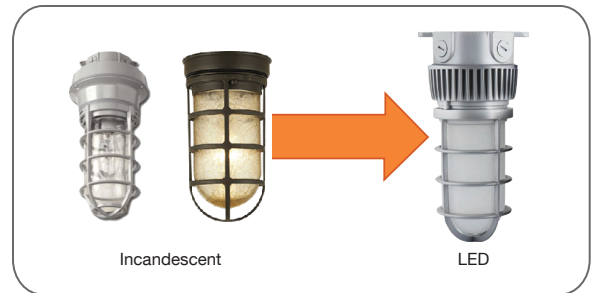

Replace Incandescent and CFL with LED

SAMPLE NUMBER LED-FXVTJ20/830/MV-WM

STYLE	FAMILY	SERIES	WATTAGE	CRI/COLOR TEMP	MV	WM
LED LED Lighting	FX Fixture	VTJ Vapor Tight Jelly Jar	20 20 Watt	830 CRI 80 3000K	MV Multiple Voltage	WM Wall Mounting (CM) Ceiling Mounting