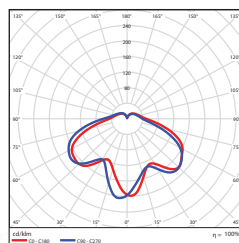

## DIMENSIONS

## PHOTOMETRICS CHART

### 20 Watt Energy Star

Center Beam fc	Beam Width
2.5R	59.6 fc 20.4 ft 20.3 ft
5.0R	14.9 fc 40.0 ft 40.7 ft
7.5R	6.62 fc 61.2 ft 61.0 ft
10.0R	3.73 fc 81.6 ft 81.4 ft
12.5R	2.38 fc 102.0 ft 101.7 ft
15.0R	1.66 fc 122.4 ft 122.0 ft