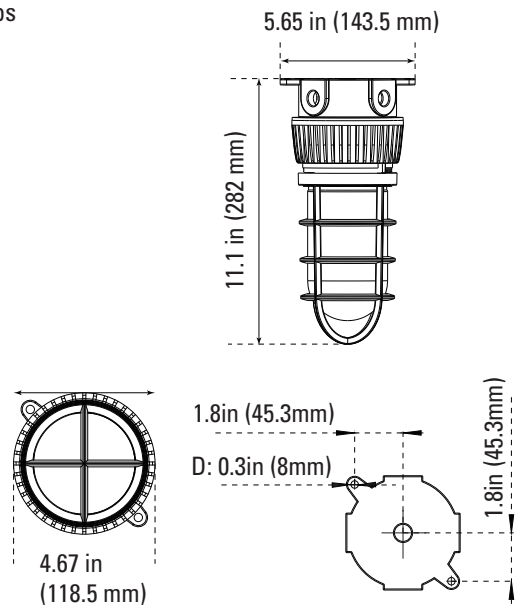

20W - Ceiling Mount 3.80-lbs