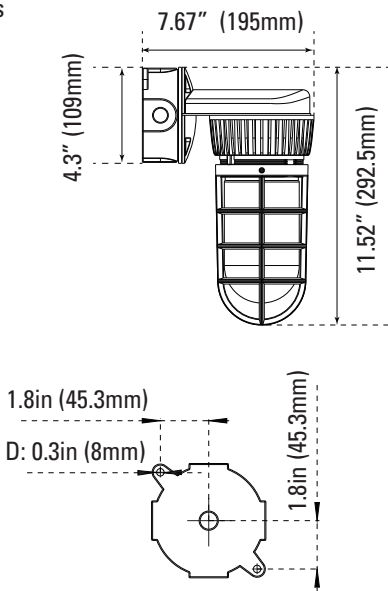

VAPOR TIGHT JELLY JAR

WALL & AREA LUMINAIRES

ORDERING

Watts (W)	Ordering Code	Description	CCT (K)	Lumens (Lm)	Equiv. Wattage (W)	Mount	IP65 Rated	Energy Star
20	7604	LED-FXVTJ20/830/MV-WM	3000K	1,713	150	Wall	•	•
20	7605	LED-FXVTJ20/840/MV-WM	4000K	1,713	150	Wall	•	•
20	7606	LED-FXVTJ20/830/MV-CM	3000K	1,713	150	Ceiling	•	•
20	7607	LED-FXVTJ20/840/MV-CM	4000K	1,713	150	Ceiling	•	•

DIMENSIONS

20W - Wall Mount 3.80-lbs