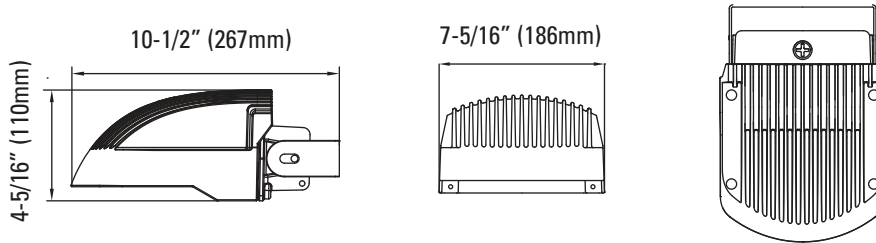

Rated Life 35,000 Hours
Warranty 3 Years

APPLICATIONS

Security, Pathway, Perimeter, Entryway, Area Lighting, and building facades

FEATURES

- IP65 Rated
- UL Listed
- ColorTemp: 5700K
- Voltage: 120-277V
- Power Factor: >0.99
- Material: Die Cast Aluminum
- Beam Angle: H: 65° /V: 60°
- CRI: 70
- Operating temperature: - 40°F - 122°F
- Low Maintenance
- High heat conduction and high reliability
- Excellent thermal design
- Flexible angle yoke mount
- Equivalent up to 150W HID system
- Finish: Corrosion resistant powder coating
- Color: Black
- 3 Year Warranty

SAMPLE NUMBER LED-FXWP35/57K

STYLE	FAMILY	SERIES	WATTAGE	COLOR TEMP
LED led lighting	FX fixture	WP wallpack	35 35 watt	57K 5700K

ORDERING

Watts (W)	Ordering Code	Description	CCT (K)	Lumens (Lm)	Equiv. Wattage (W)	Voltage	Rated Life Hours	IP65 Rated
35	7012	LED-FXWP35/57K	5700K	2,788	150	120-277	35,000	•
45	7015	LED-FXWP45/57K	5700K	3,300	175	120-277	35,000	•

DIMENSIONS

35W / 45W
6.95-lbs

MOUNTS & INSTALLATION

PHOTOMETRICS CHART

35 Watt

PACKAGE

Case Qty 2 pcs

45 Watt