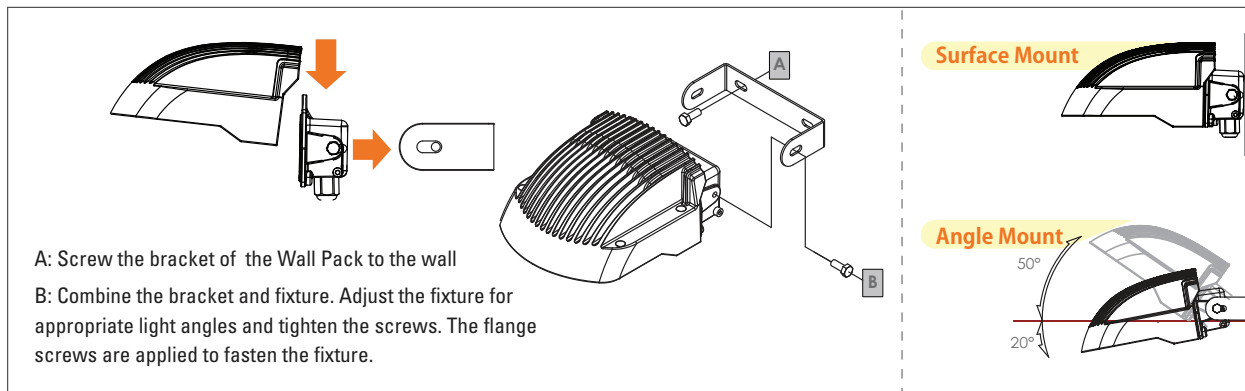

DIMENSIONS

35W / 45W
6.95-lbs

MOUNTS & INSTALLATION

PHOTOMETRICS CHART

35 Watt

PACKAGE

Case Qty 2 pcs

45 Watt