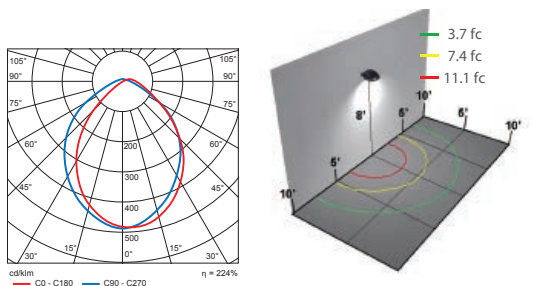

SAMPLE NUMBER LED-FXWP35/57K

STYLE	FAMILY	SERIES	WATTAGE	COLOR TEMP
LED led lighting	FX fixture	WP wallpack	35 35 watt	57K 5700K

ORDERING

Watts (W)	Ordering Code	Description	CCT (K)	Lumens (Lm)	Equiv. Wattage (W)	Voltage	Rated Life Hours	IP65 Rated
35	7012	LED-FXWP35/57K	5700K	2,788	150	120-277	35,000	•
45	7015	LED-FXWP45/57K	5700K	3,300	175	120-277	35,000	•

DIMENSIONS

35W / 45W
6.95-lbs

MOUNTS & INSTALLATION

PHOTOMETRICS CHART

35 Watt

PACKAGE

Case Qty 2 pcs

45 Watt